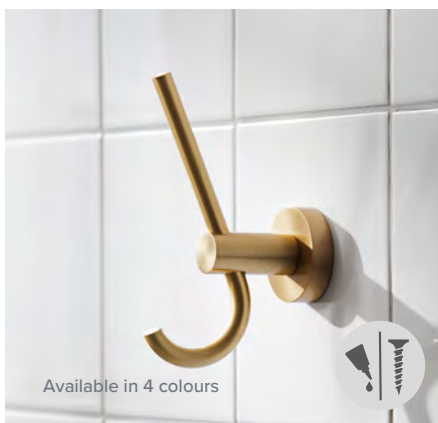

Lengths available
L205 / 305 / 405 / 505mm

Prices from £9.30

Miller

FINE BATHROOM INTERIORS

These accessories can also be fixed with our adhesive

Available in 3 colours

Miami towel ring

Chrome finish
W150 × H170 × D55mm
8405C

£73.00

Available in 3 colours

Miami single hook

Matt black finish
W25 × H60 × D40mm
8411B

£31.00

Available in 3 colours

Miami toilet roll holder

Stainless steel finish
W140 × H90 × D55mm
8410BN

£59.00

Please ask The IPG member store for details and availability of the full range of products from each brand

Atlanta towel ring

Matt black finish
W160 × H180 × D53mm
8805B

£47.00

Bond robe hook

Brushed brass finish
W135 × D85mm
8712MP1

£47.00

Bond toilet roll holder

Matt black finish
W150 × H105mm
8170B

£45.50

Classic glass shelf

Chrome finish
W300 × H25 × D120mm inc. bracket
810230C

£88.00

Classic glass shelf