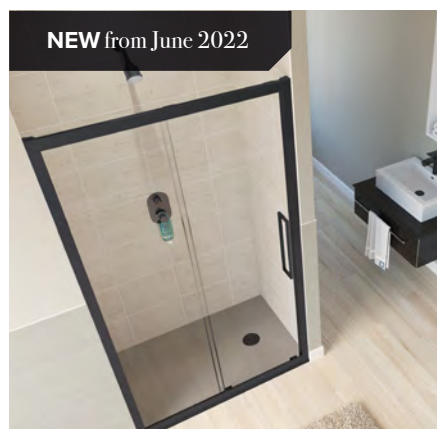

Wave slider – black
(8mm thick)

Sizes available from W1000 to W1700mm

Prices from £708.00