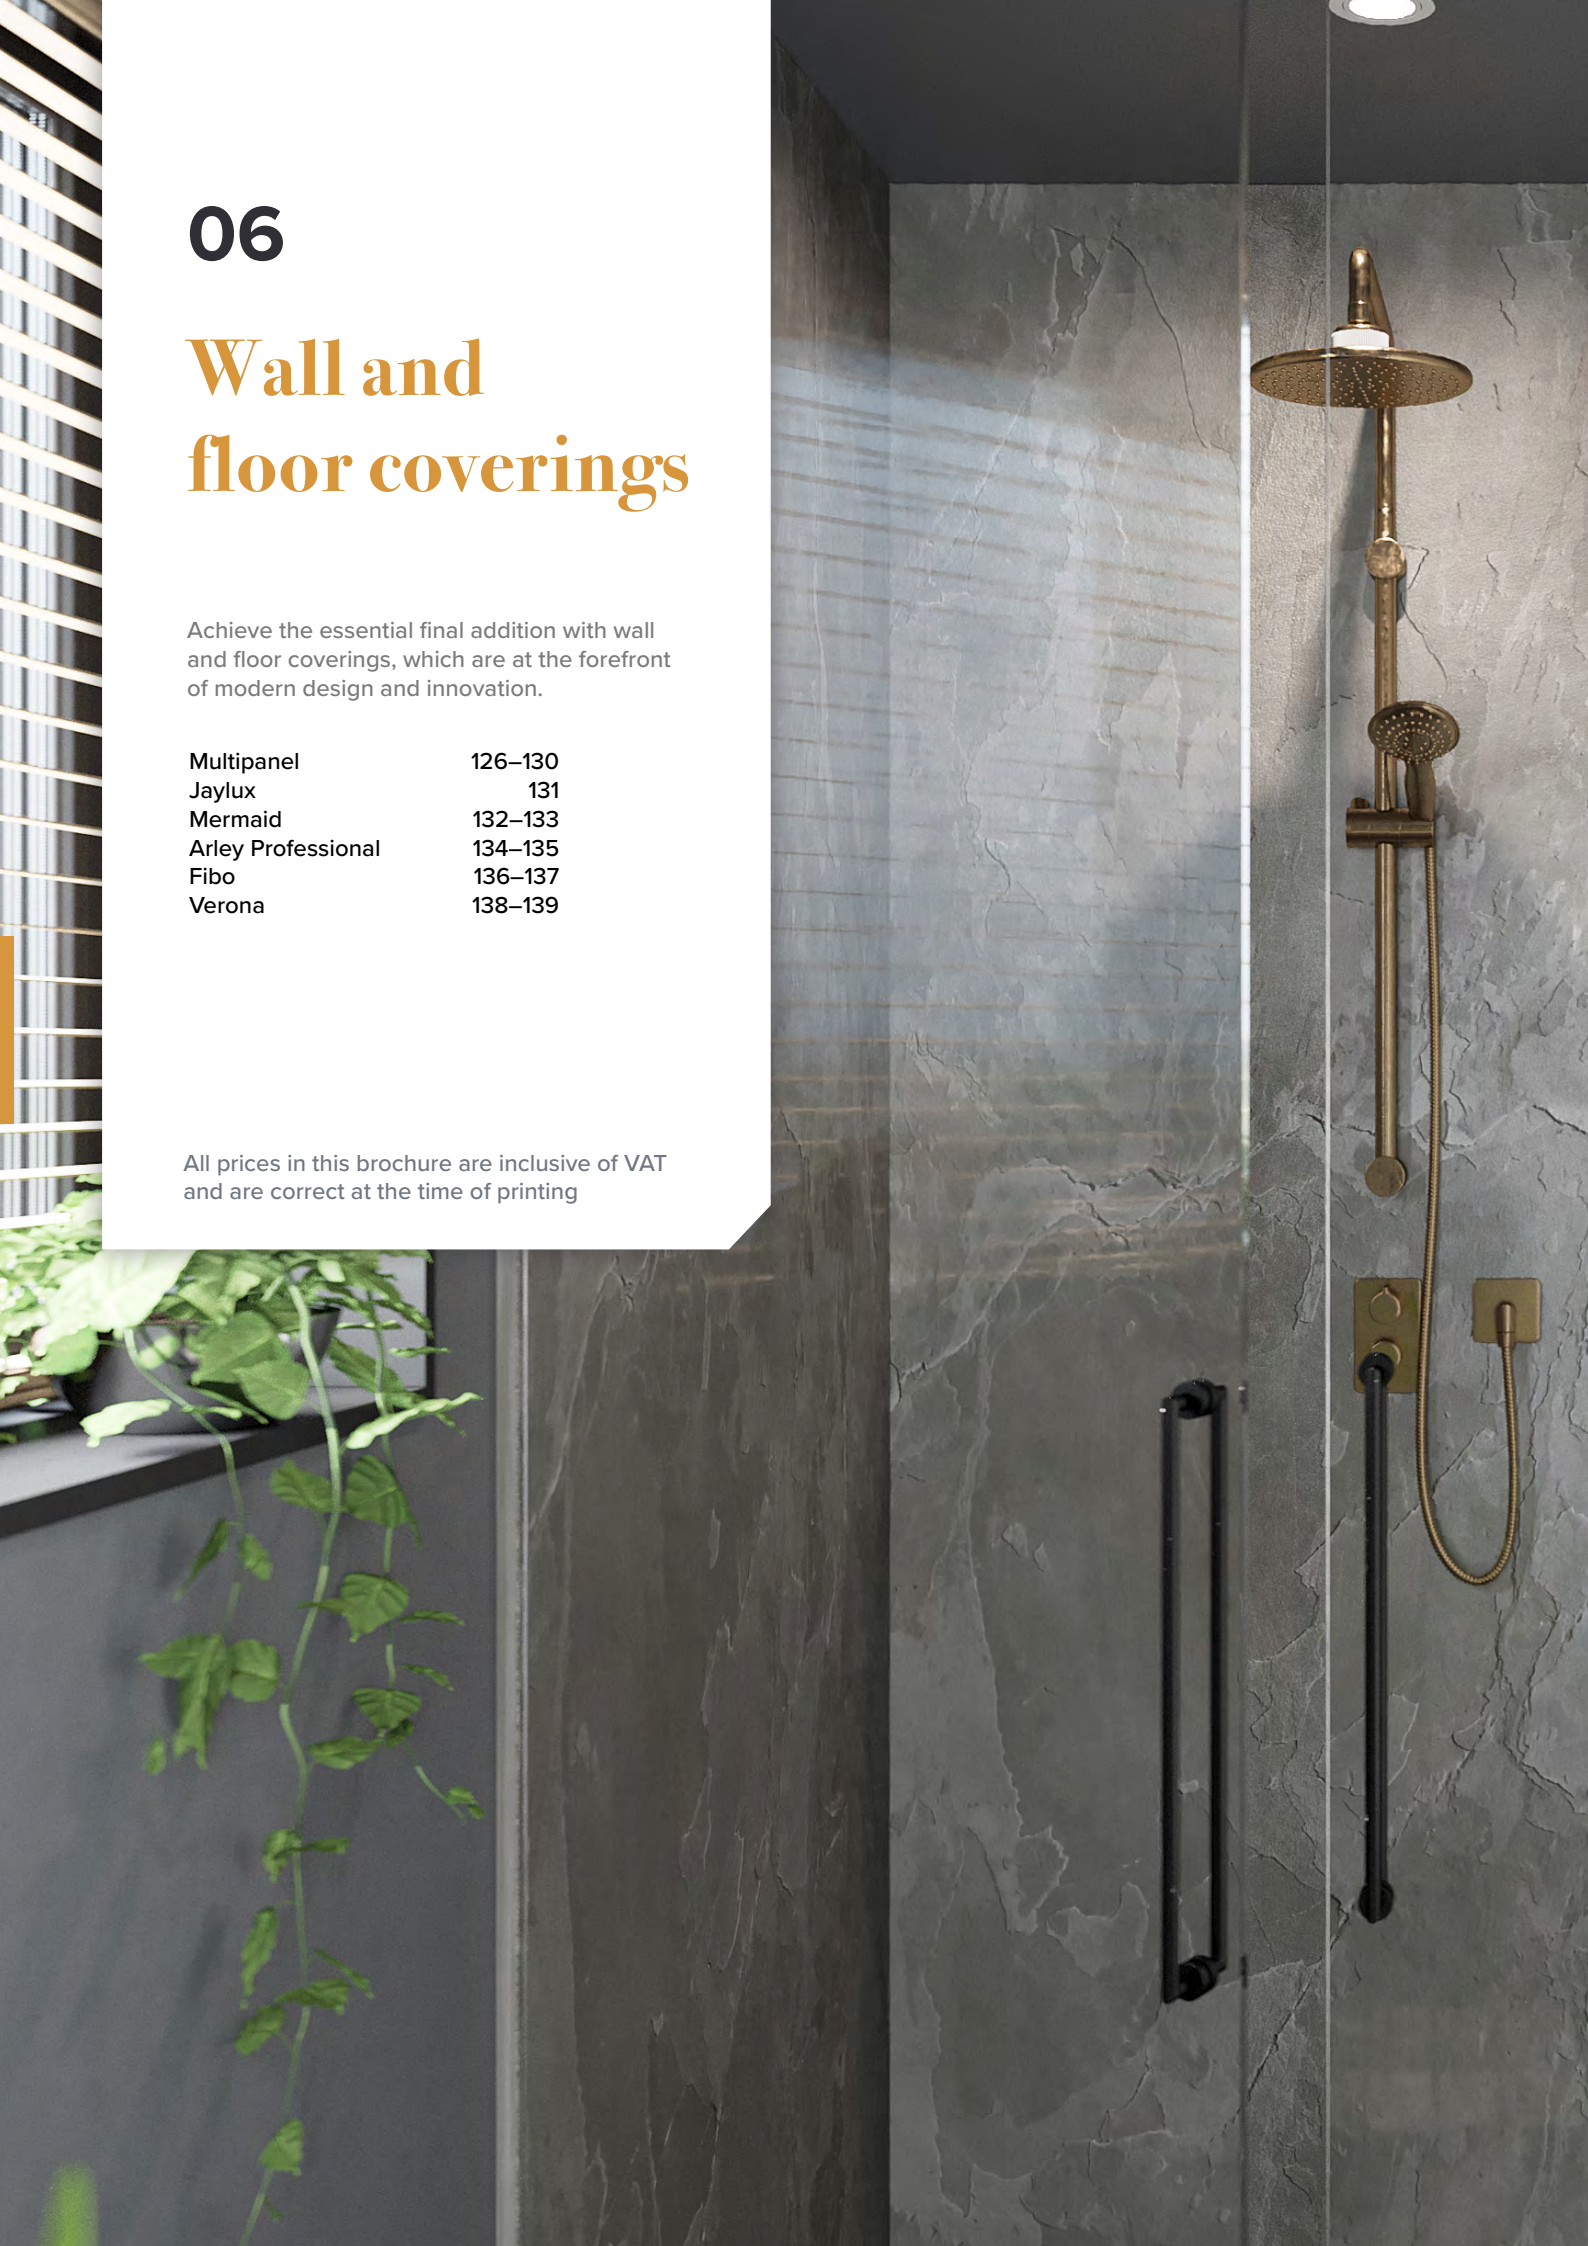

06

Wall and floor coverings

Achieve the essential final addition with wall and floor coverings, which are at the forefront of modern design and innovation.

Multipanel	126–130
Jaylux	131
Mermaid	132–133
Arley Professional	134–135
Fibo	136–137
Verona	138–139

All prices in this brochure are inclusive of VAT and are correct at the time of printing