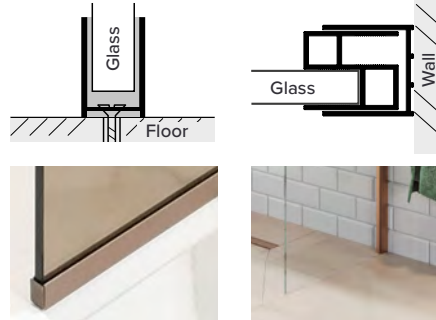

Step two

Choose the type and finish of your glass channel pack

We manufacture wetroom glass channels in both recessed and surface versions for the ultimate chic wetroom look. The channels are available in five stunning finishes.

A. Choose your glass channel

Surface channel or Adjustable channel