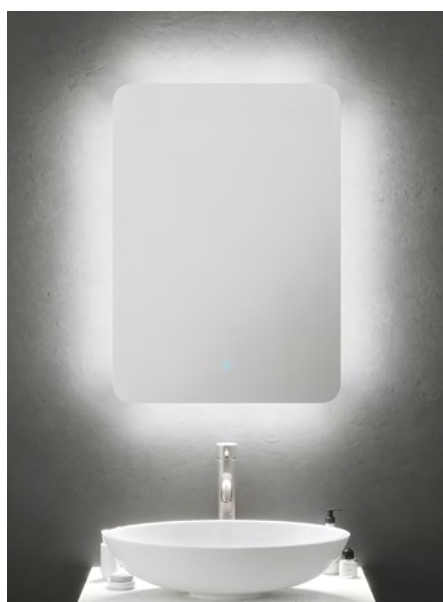

W390 × H500 × D57mm

Ares: SY9028

£217.44

W500 × H700 × D57mm

Hera: SY9027

£258.14

Kingston mirror

This LED mirror features a diffused illuminated border to the rear of the mirror and a built in shaver socket.