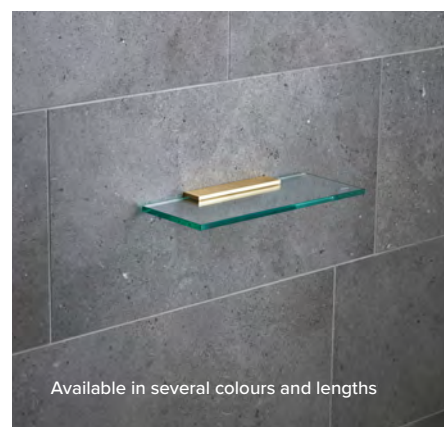

£47.00

Bond toilet roll holder

Matt black finish
W150 × H105mm
8170B

£45.50

Classic glass shelf

Chrome finish
W300 × H25 × D120mm inc. bracket
810230C

£88.00

Classic glass shelf

Matt black finish
W300 × H25 × D120mm inc. bracket
810230 + 8102B

£88.00

Classic glass shelf

Brushed brass finish
W300 × H25 × D120mm inc. bracket
810230 + 8102MP1

£88.00

Box basket

Chrome finish
W250 × H70 × D110mm
881C