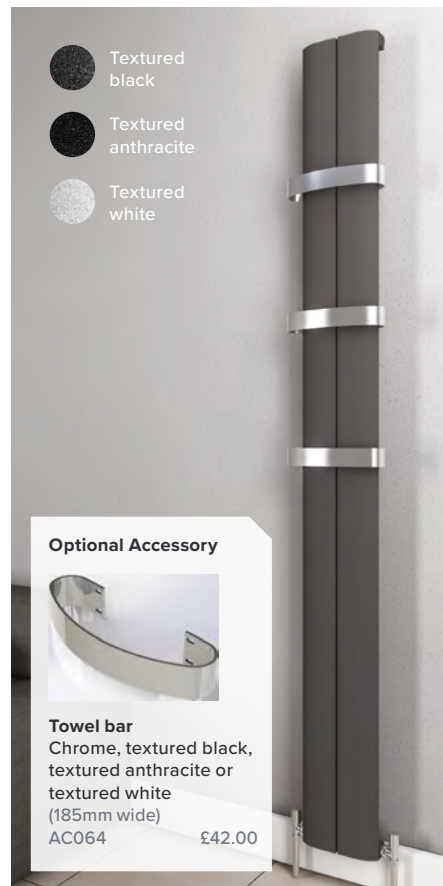

Harmonique wall mounted MD060

A perfect combination for heating and drying. This versatile product will suit any modern bathroom. With a white double panelled radiator as standard and 25mm chrome horizontal tubes. Other radiator colours can be specified.

Colour option only applies to the inset radiator, not the frame

Dimensions (mm)			Output @ T50°C Watts/BTU's	Chrome
H	W	D		
1200	500	107	834 / 2846	£714.00
1200	600	107	1033 / 3525	£774.00
1500	500	107	1145 / 3907	£832.80
1500	600	107	1438 / 4906	£896.40

- Textured black
- Textured anthracite
- Textured white

Optional Accessory

Towel bar
Chrome, textured black, textured anthracite or textured white (185mm wide)
AC064 £42.00

Astute compact aluminium radiator wall mounted DR034

Provides great efficiency, easy to install with its lightweight material. Has a low water content so has a quick heat up time. Available in textured black, textured anthracite or textured white.

Dimensions (mm)			Output @ T50°C Watts/BTU's	Price
H	W	D		
1800	185	90	436/1488	£261.60

Astute wall mounted CN095

A towel warmer providing great efficiency and easy to install with its lightweight material.

Available in white or anthracite.

Valves available in a variety of finishes to suit your towel rail