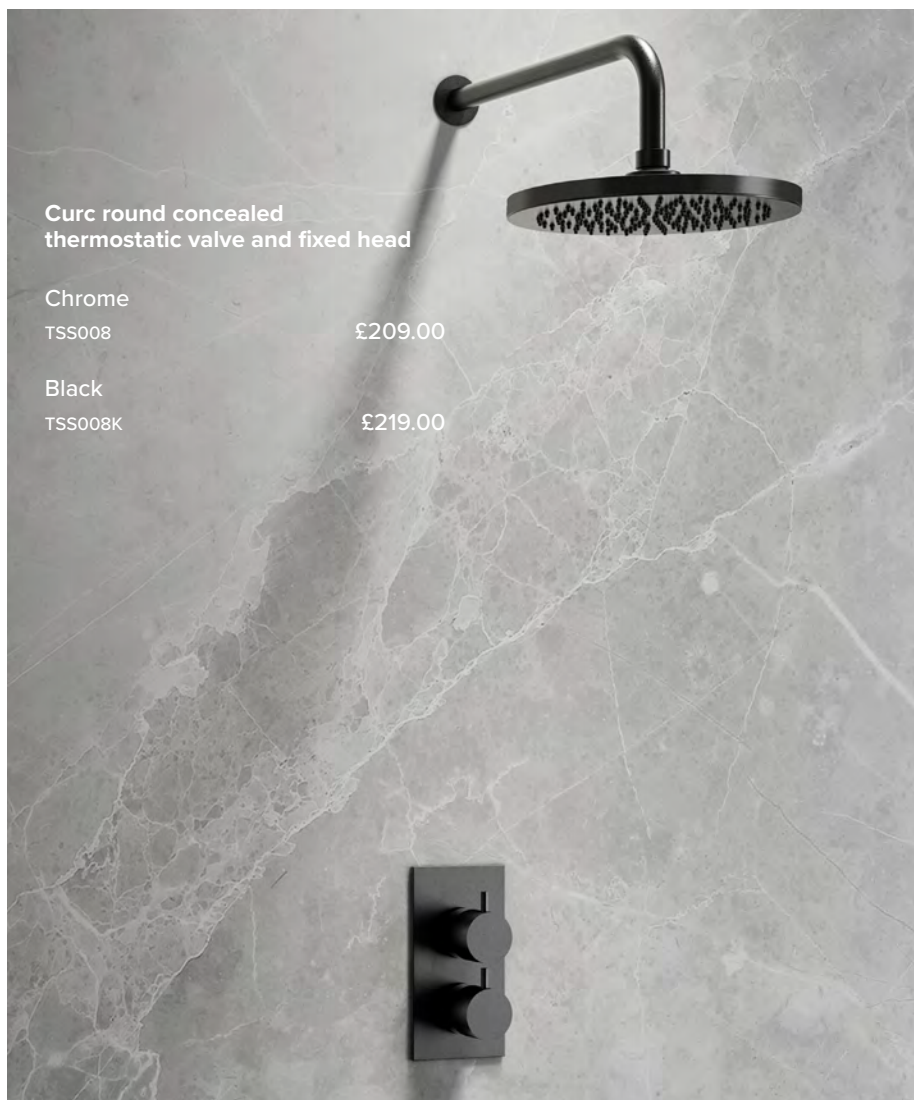

Hiron two handle bath shower mixer

Deck mounted with shower kit

TT904 £169.00

Please ask The IPG member store for details and availability of the full range of products from each brand

**Curc round concealed
thermostatic valve and fixed head**