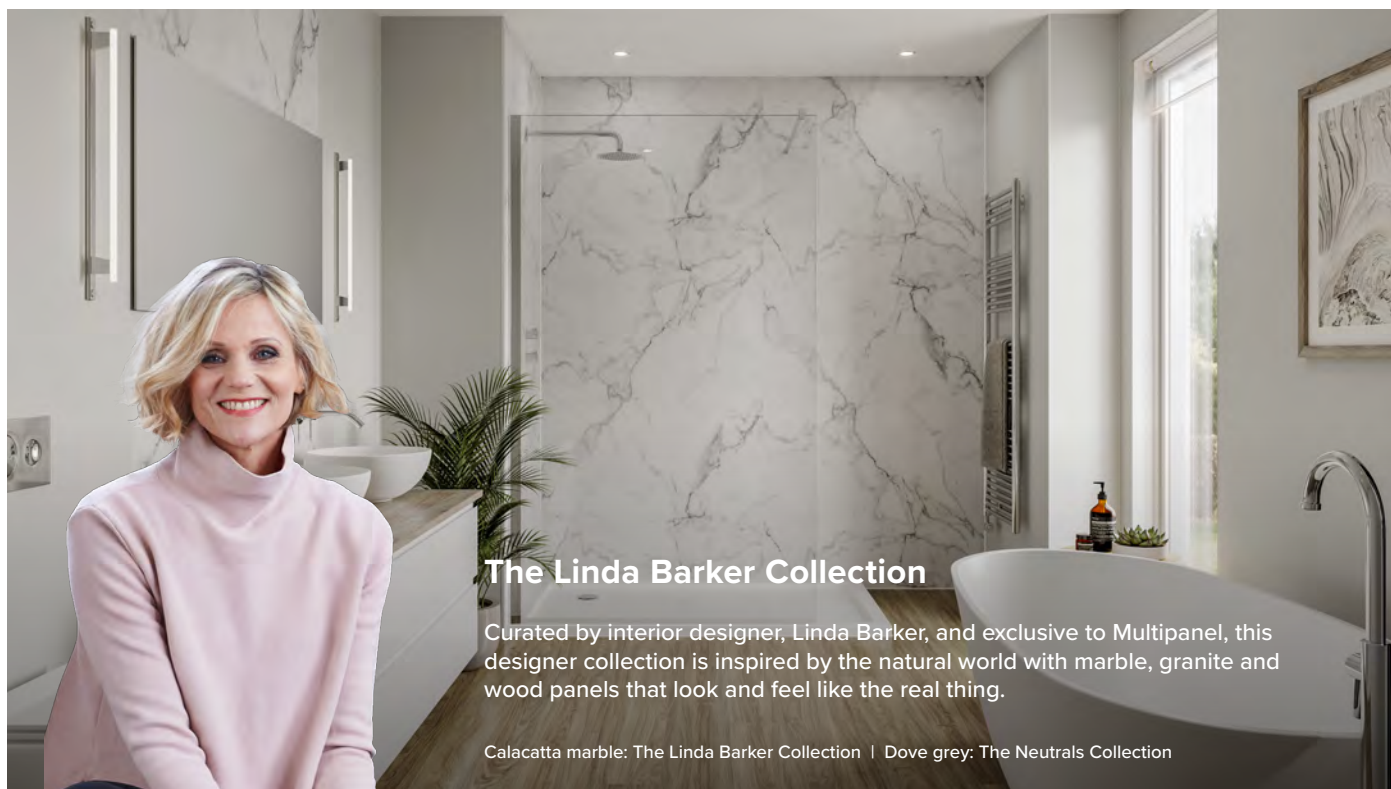

The Linda Barker Collection

Curated by interior designer, Linda Barker, and exclusive to Multipanel, this designer collection is inspired by the natural world with marble, granite and wood panels that look and feel like the real thing.

Calacatta marble: The Linda Barker Collection | Dove grey: The Neutrals Collection