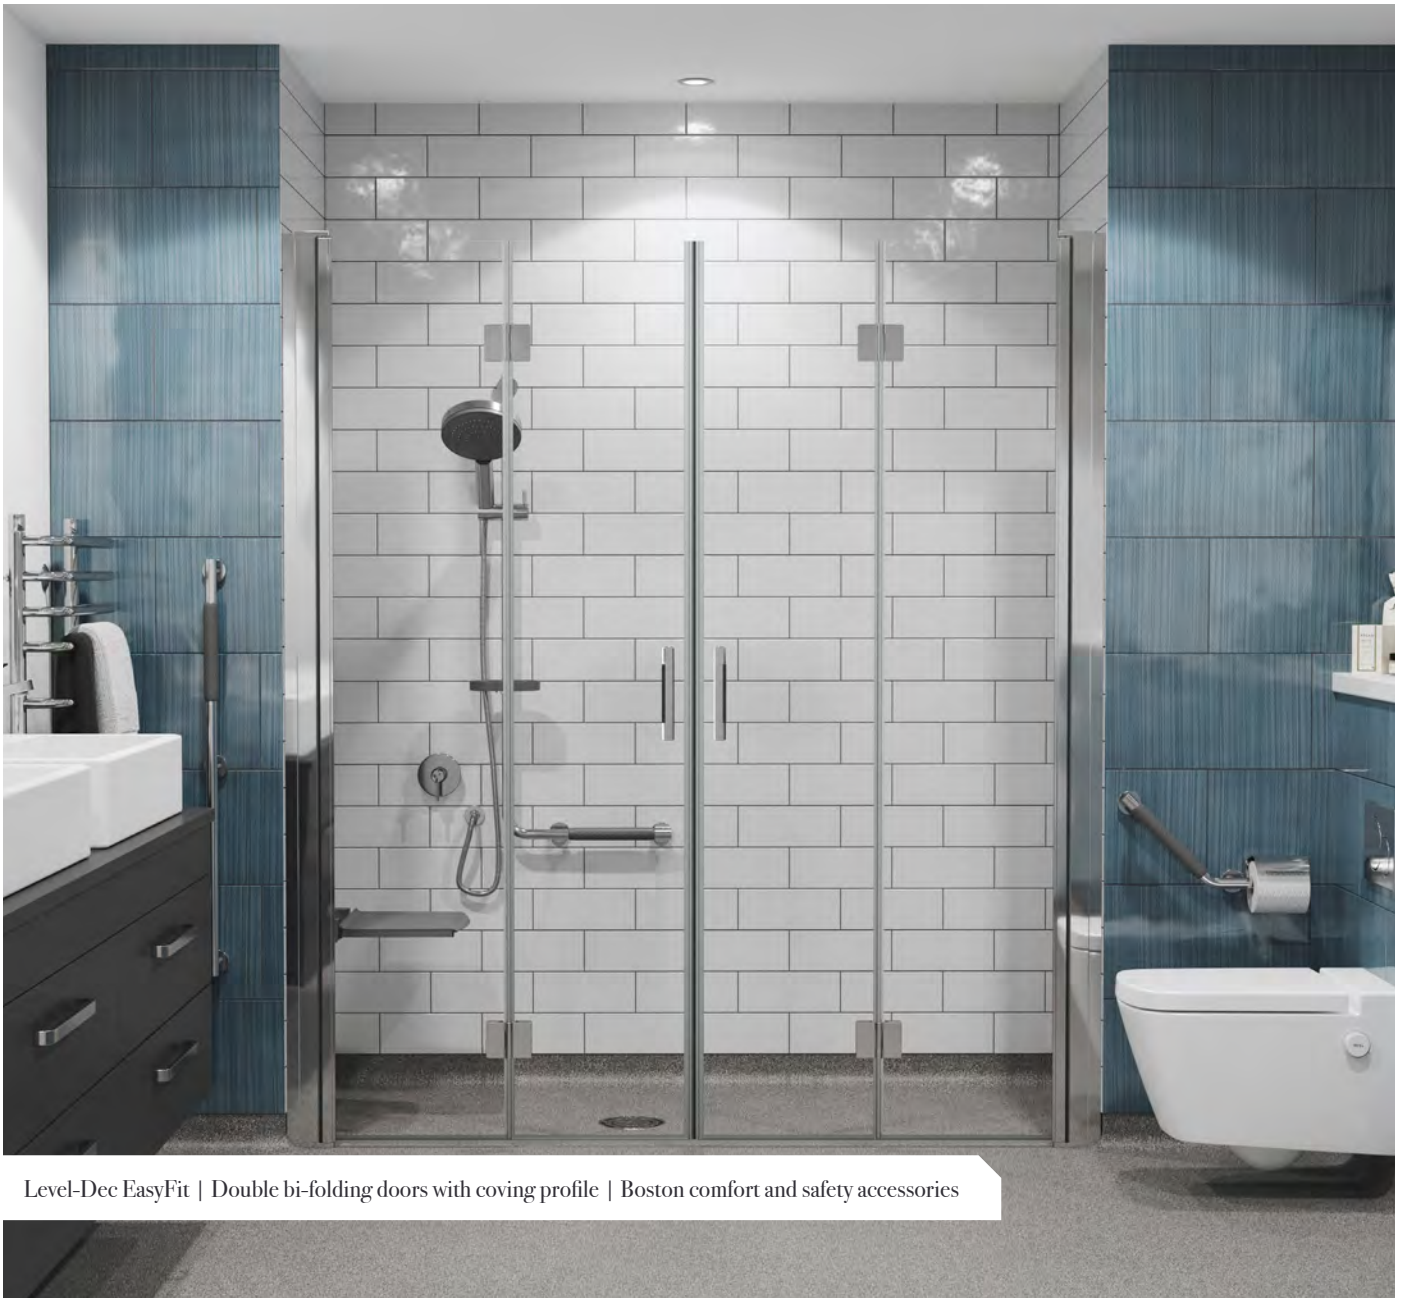

Level-Dec EasyFit | Double bi-folding doors with coving profile | Boston comfort and safety accessories