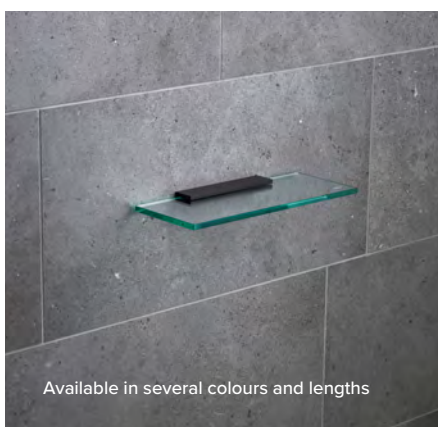

£47.00

Bond toilet roll holder

Matt black finish
W150 × H105mm
8170B

£45.50

Classic glass shelf

Chrome finish
W300 × H25 × D120mm inc. bracket
810230C

£88.00

Classic glass shelf