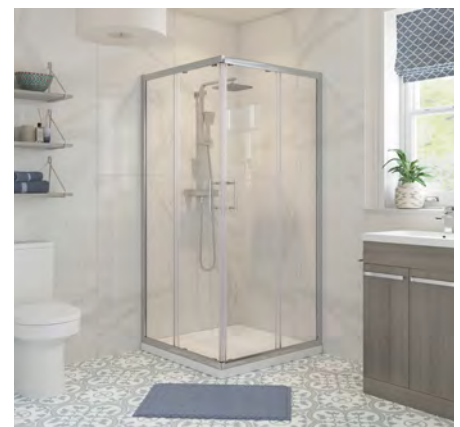

Classix corner entry

Sizes from W760 to W900mm
Prices from £408.00

Optional side panels available

Shower trays and enclosures