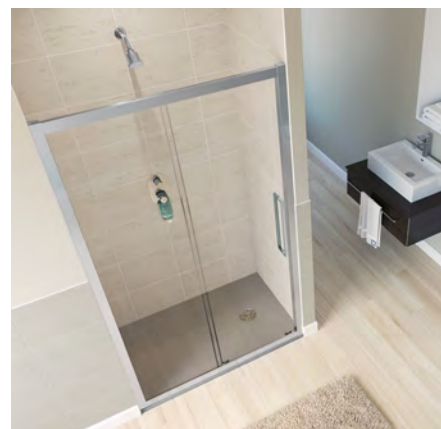

Wave slider – silver
(8mm thick)

Sizes available from W1000 to W1700mm

Prices from £708.00