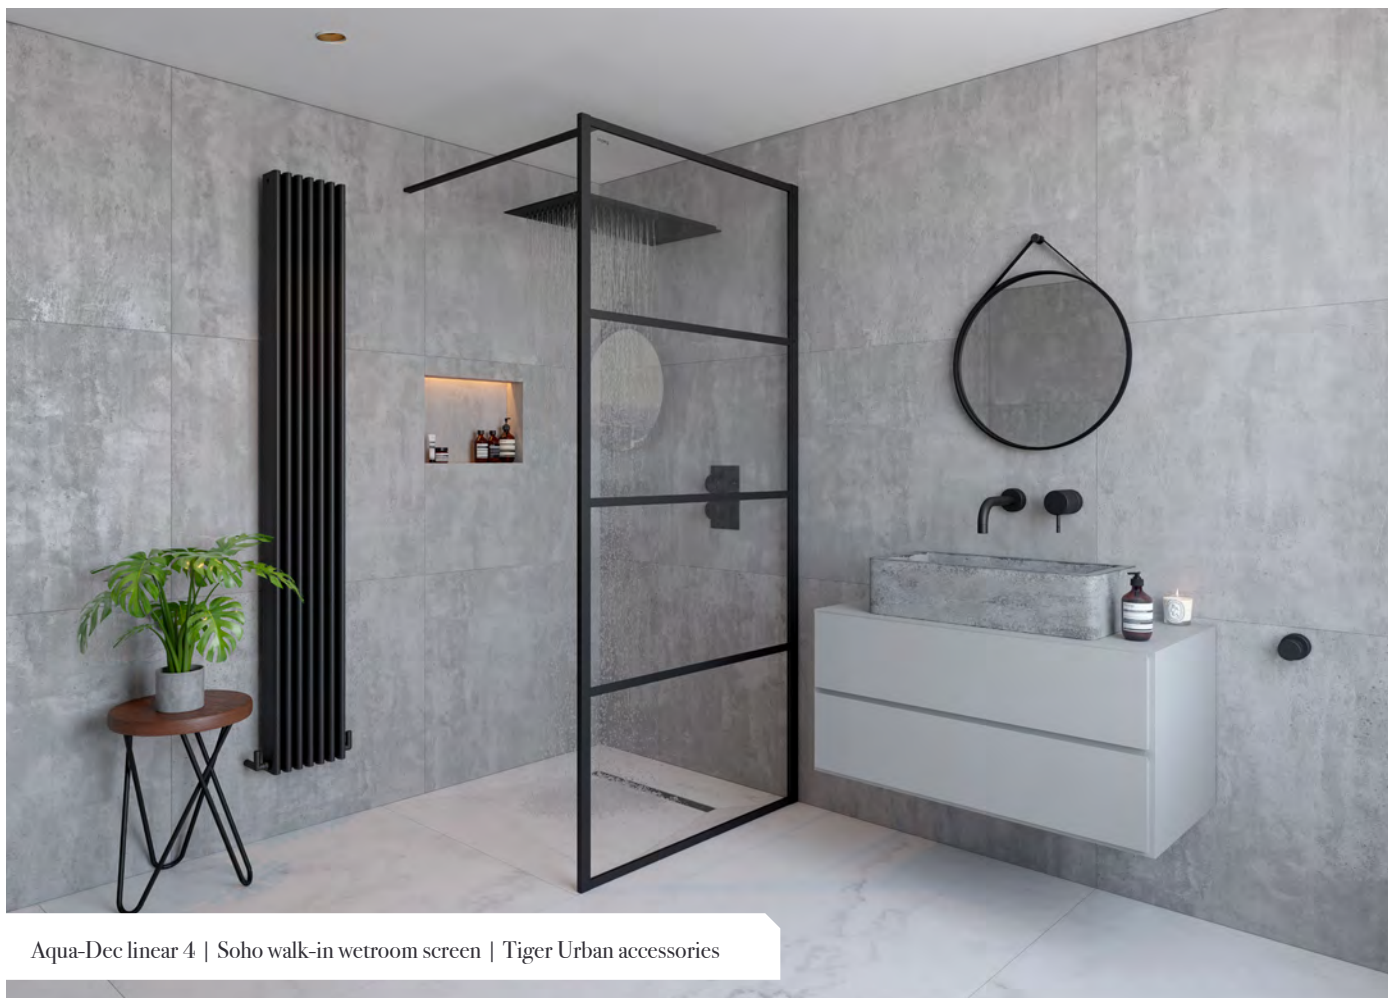

Aqua-Dec linear 4 | Soho walk-in wetroom screen | Tiger Urban accessories

How to create a leak-free wetroom

Step 1 Floor former

First select the floor former that's right for the situation. There are a range of 6 solutions to choose from in the Impey range.

Step 2 Waterproofing

We've made creating a perfect waterproof and leak-free environment simple with our WaterGuard technology, designed and tested for use on both floors and walls.

Step 3 Underfloor heating

A highly recommended finishing touch to add real comfort to your wetroom. Aqua-Mat is a highly efficient underfloor heating system fitted under the tiles.

Step 4 Wetroom screens and accessories

Complete your wetroom look with a stylish glass wetroom panel and bathroom accessories. Wetroom panels help restrict water escaping the showering area.

Lifetime Watertight Guarantee

Install WaterGuard™ system with any Impey floor former and receive Lifetime Watertight Guarantee*.

Please ask The IPG member store for details and availability of the full range of products from each brand