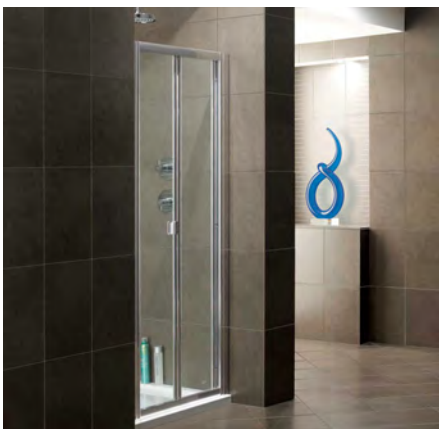

Prices from £192.00

Pivot and fixed wetroom return panels also available

Bi-fold door

6 sizes from W700mm to W1200mm

Prices from £288.00

Slider door

8 sizes from W1000mm to W1700mm

Prices from £348.00