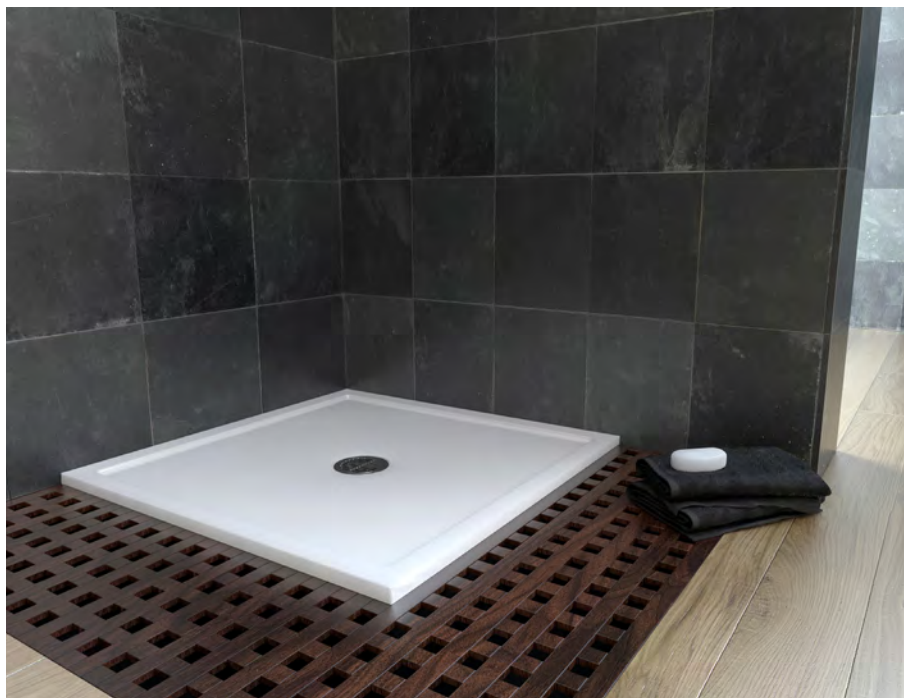

Continental 40mm shower tray

Low profile 40mm stone resin shower tray with clean straight sides and defined edges with central fast flow waste

24 sizes available from L800 × W800mm to L1800 × W900mm

Prices from £262.80 to £590.40

Anti-slip matt white option available

Slate standard and bespoke shower floor

Textured anti-slip shower floor moulded from real slate available in any colour

63 standard sizes, bespoke sizes available

Prices from £489.60 to £907.20