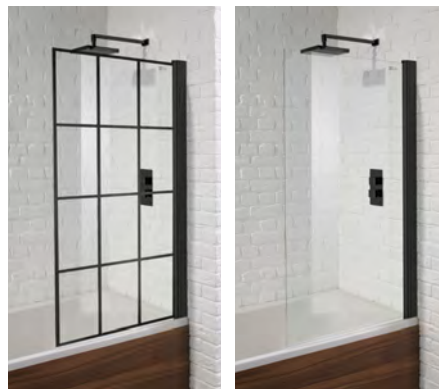

Bath screens matrix/single – black | 6mm

H1400 × W800mm

Prices from £378.00

Wide range of 6mm and 8mm bath screens available