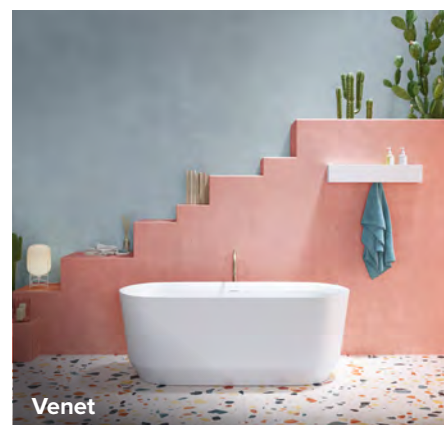

- Valve and adjustable legs included

Matt white £3,262.00

Venet

L1550 × D750 × H580mm

- Integrated overflow and valve included

Matt white £3,899.00

Venet

Roca