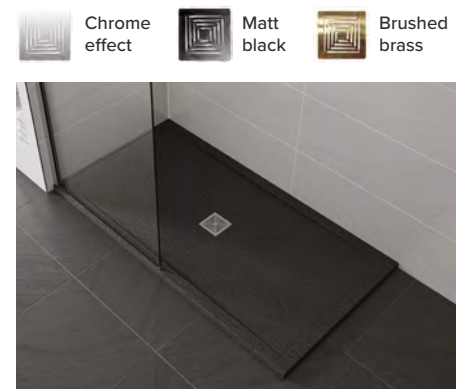

Also available in chrome and matt black

Wetroom 8 matrix panels – matt black

Sizes from W700 to W1400mm

Prices from £695.00

Bath screens matrix/single – black | 6mm

H1400 × W800mm

Prices from £378.00

Wide range of 6mm and 8mm bath screens available

Slate trays – slimline 37mm

Includes 90mm waste with grate

Prices from £405.00

Wide range of sizes in white, black and grey available

LAKES

SHOWERING SPACES

Onyx walk-in screen (8mm thick)

The simplicity and clean lines of the walk-in screen gives an uninterrupted view of your bathroom.