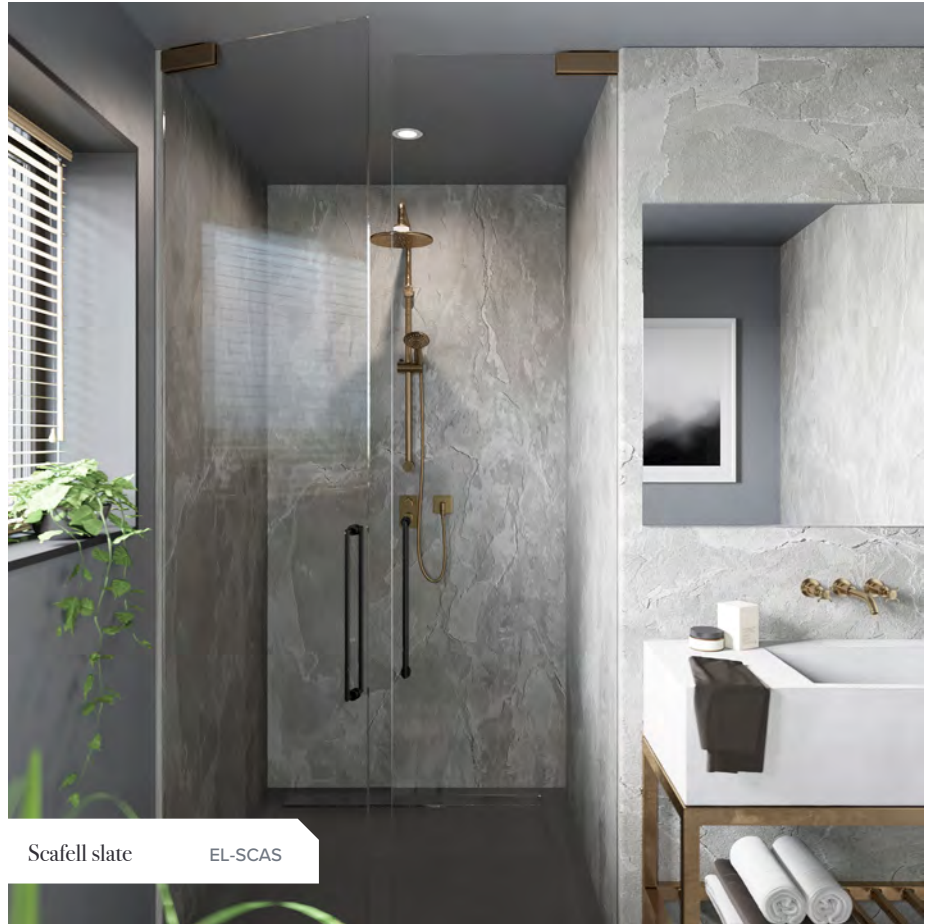

Mermaid™

INSPIRATIONAL BATHROOM SURFACES

Our new Elite range is our most advanced shower panel system yet. It has all the benefits of the Mermaid system, with the added advantage of achieving an incredible seamless finish that requires no trims. With our Elite panels it is easy to create an unforgettable, modern looking bathroom that is equally practical.

Mermaid Elite comes with a 15 year guarantee when you use our complete adhesive and sealant, which are colour matched to achieve a truly seamless finish.

View the full range of 40 stunning designs in store