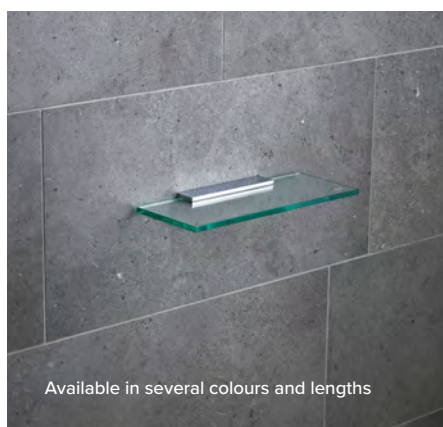

£47.00

Bond toilet roll holder

Matt black finish
W150 × H105mm
8170B

£45.50

Classic glass shelf

Chrome finish
W300 × H25 × D120mm inc. bracket
810230C

£88.00

Classic glass shelf