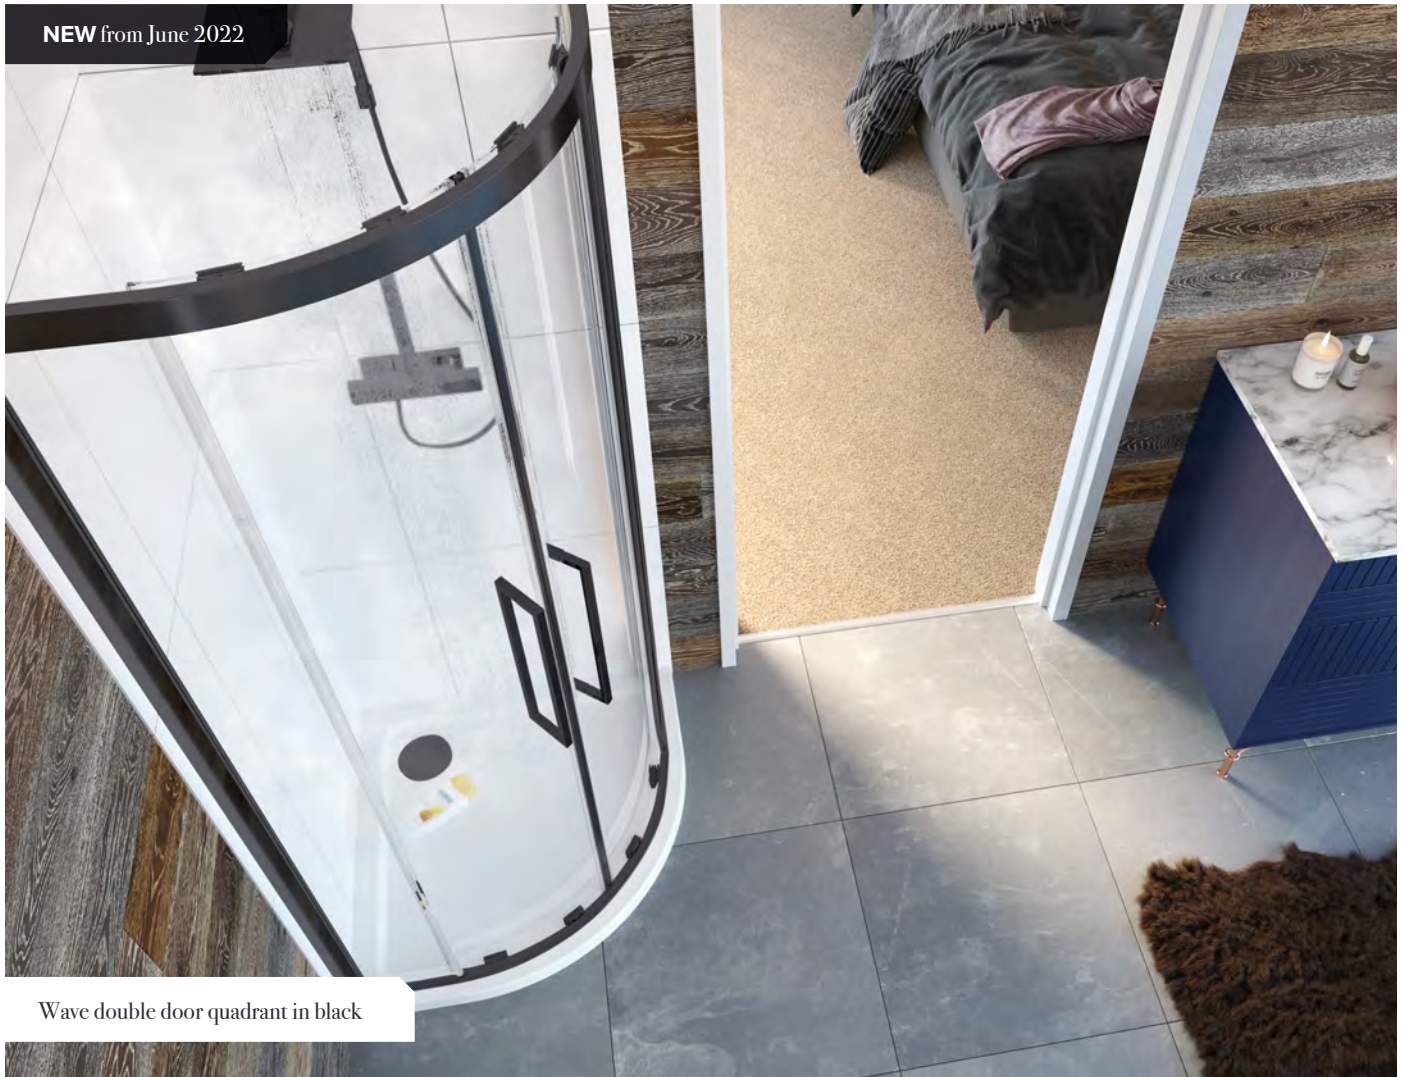

Wave double door quadrant – black
(8mm thick)

Sizes available from W800 to W1200mm

Prices from £784.80

Wave bi-fold black and single door quadrant black also available