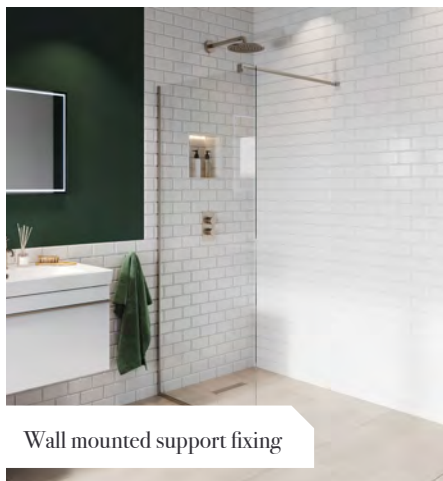

A. Choose your method of glass support

B. Choose your designer finish

The UK's market-leading wetroom brand.

As a dedicated wetroom manufacturer, our focus at Impey is on technical excellence and unbeatable product quality. Creating practical and innovative solutions for every possible situation.