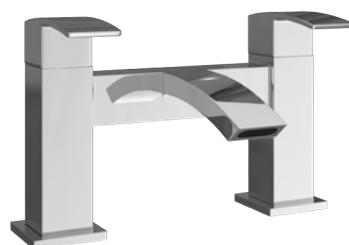

Single lever deck mounted with shower kit

TT404

£169.00

Knole basin mixer

Smooth bodied single lever deck mounted

TT801

£65.00

Knole two lever bath filler