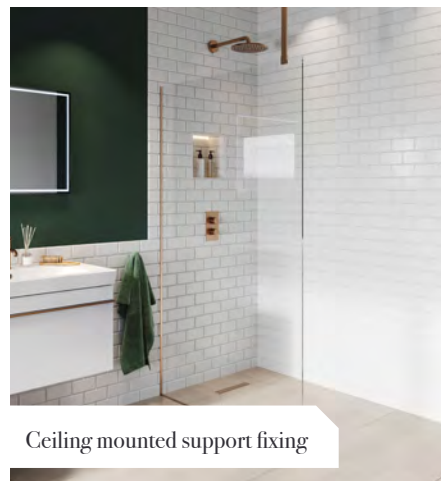

A. Choose your method of glass support

B. Choose your designer finish

The UK's market-leading wetroom brand.

As a dedicated wetroom manufacturer, our focus at Impey is on technical excellence and unbeatable product quality. Creating practical and innovative solutions for every possible situation.