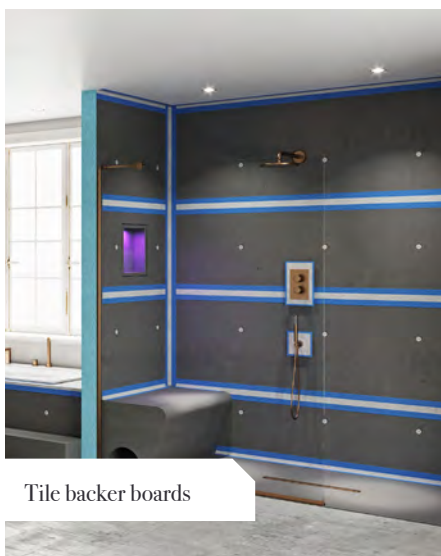

Square drain concept kit

- 40mm or 140mm above floor options available
- Square drain

Available from W1850 × L750 × H40mm to W1850 × L900 × H140mm

Prices from £745.00

Comprehensive install kit | Can be cut to size | For use with tiles only (not suitable for vinyl)

Tile backer boards