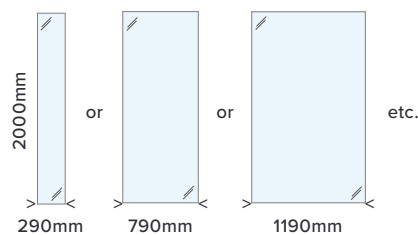

A. Choose your glass thickness

B. Choose your glass width

(12 sizes available)