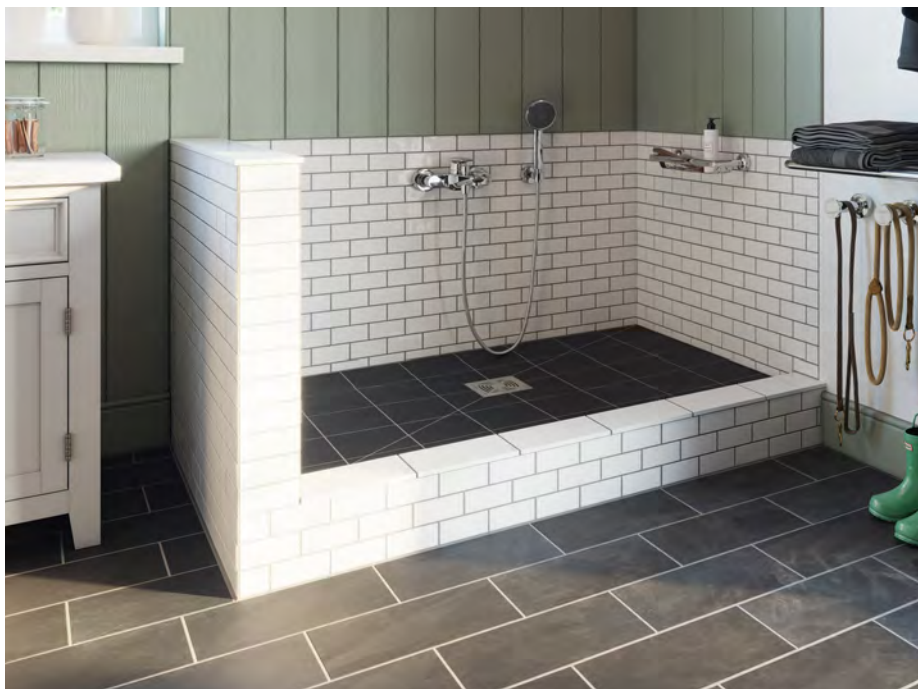

Aqua-Dec EasyFit™

Available from W800 × W800mm to W1850 × W900mm

Prices from £577.32

Various other sizes available

Aqua-Dec linear range

Various sizes available

Prices from £913.24

Aqua-Dec linear 2, 3 and 4 also available