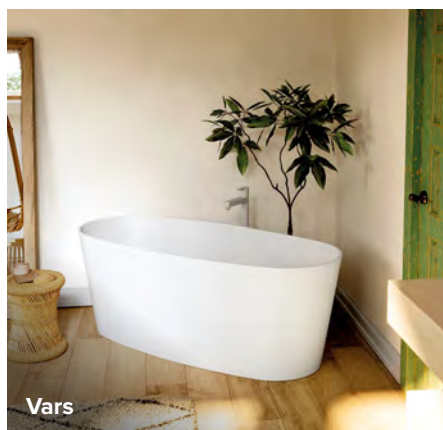

Vars

L1650 × D720 × H600mm

- Integrated overflow, valve and adjustable legs included

Matt white £3,687.00

Lech

L1704 × D813 × H533mm

- Integrated overflow and valve included

Matt white £3,368.00