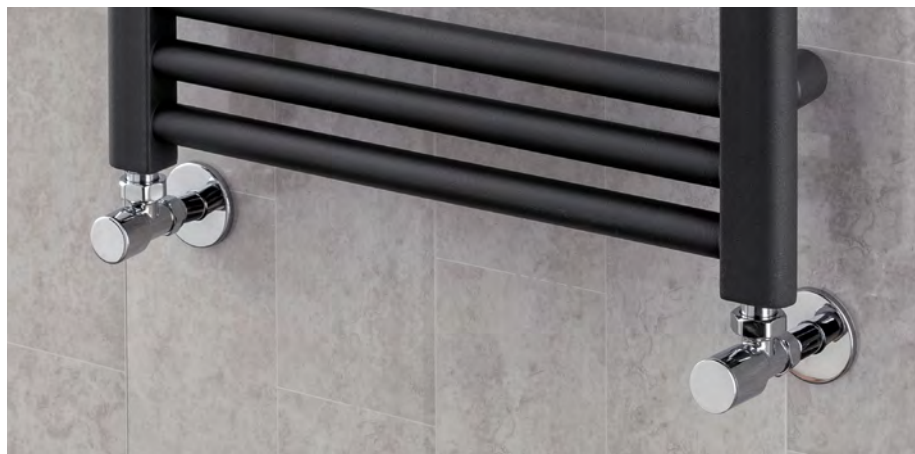

Winsford ladder rail

- Italian design and manufacture, 25mm straight cross tubes
- White RAL 9016 delivered within 72 hours
- 25 RAL colours and 8 special finishes available in 15 working days

Dimensions (mm)			Output ΔT 50°C Watts/BTU's	White	RAL colour
H	W	D			
759	500	82	332 / 1133	£92.40	£219.60
759	600	82	388 / 1324	£109.20	£255.60
964	500	82	404 / 1378	£102.00	£234.00
964	600	82	471 / 1607	£126.00	£291.60
1374	500	82	578 / 1972	£122.40	£285.60
1374	600	82	674 / 2300	£147.60	£376.80

Also available in textured anthracite and matt black with quick collection or delivery

Valves available in a variety of finishes to suit your towel rail

Ashby ladder rail

- Italian design and manufacture, 50mm x 10mm cross tubes
- White RAL 9016 delivered within 72 hours
- 25 RAL colours and 8 special finishes available in 15 working days

Dimensions (mm)			Output ΔT 50°C Watts/BTU's	White	RAL colour
H	W	D			
940	500	82	383 / 1307	£204.00	£338.40
940	600	82	430 / 1467	£213.60	£364.80
1290	500	82	526 / 1795	£217.20	£387.60
1290	600	82	590 / 2013	£235.20	£430.80
1640	500	82	669 / 2283	£260.40	£471.60
1640	600	82	749 / 2556	£283.20	£526.80

*Cornel bare metal lacquer only available with slip on feet

Designer radiators and towel rails