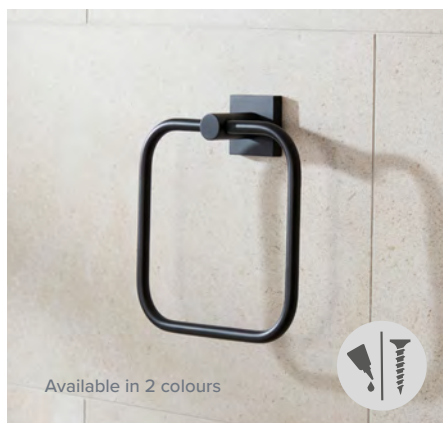

Lengths available
L205 / 305 / 405 / 505mm

Prices from £9.30

Miller

FINE BATHROOM INTERIORS

These accessories can also be fixed with our adhesive

Available in 3 colours

Miami towel ring

Chrome finish
W150 × H170 × D55mm
8405C

£73.00

Available in 3 colours

Miami single hook

Matt black finish
W25 × H60 × D40mm
8411B

£31.00

Available in 3 colours

Miami toilet roll holder

Stainless steel finish
W140 × H90 × D55mm
8410BN

£59.00

Please ask The IPG member store for details and availability of the full range of products from each brand

Atlanta towel ring

Matt black finish
W160 × H180 × D53mm
8805B

£47.00

Bond robe hook

Brushed brass finish
W135 × D85mm
8712MP1

£47.00

Bond toilet roll holder

Matt black finish
W150 × H105mm
8170B

£45.50

Classic glass shelf

Chrome finish
W300 × H25 × D120mm inc. bracket
810230C

£88.00

Classic glass shelf