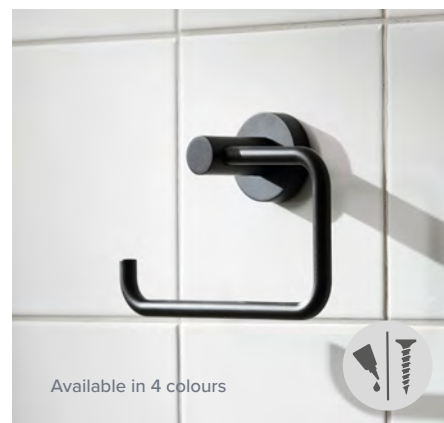

£73.00

Available in 3 colours

Miami single hook

Matt black finish
W25 × H60 × D40mm
8411B

£31.00

Available in 3 colours

Miami toilet roll holder

Stainless steel finish
W140 × H90 × D55mm
8410BN

£59.00

Please ask The IPG member store for details and availability of the full range of products from each brand

Atlanta towel ring

Matt black finish
W160 × H180 × D53mm
8805B

£47.00

Bond robe hook

Brushed brass finish
W135 × D85mm
8712MP1

£47.00

Bond toilet roll holder

Matt black finish
W150 × H105mm
8170B

£45.50

Classic glass shelf

Chrome finish
W300 × H25 × D120mm inc. bracket
810230C

£88.00

Classic glass shelf