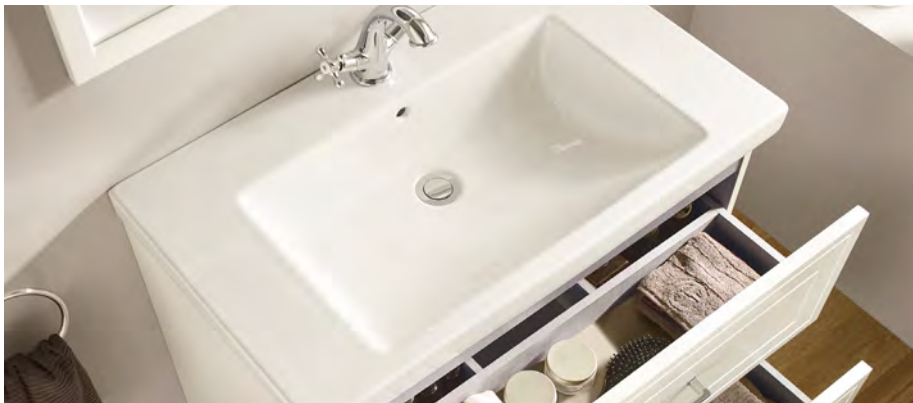

Textured
linen interior

Victoria Maxi range

- 200
Matt grey
- 100
Gloss white

Floorstanding basin and base unit with one door

W450 × H870 × D250mm
856R24 + colour code
450 basin: 327MS1000

£402.95

Floorstanding base unit with two drawers and basin