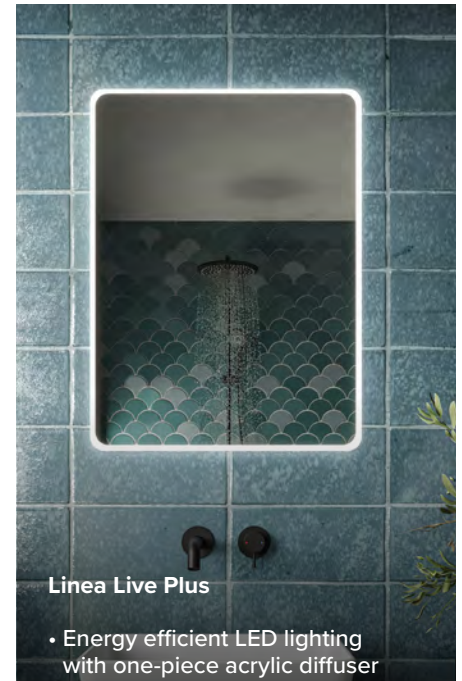

Linea Live Plus

- Energy efficient LED lighting with one-piece acrylic diffuser
- Heated demister pad
- Electric toothbrush and shaver charging socket
- Infrared on/off sensor
- Bluetooth connectivity with a range of up to 10 meters
- Landscape or portrait fitting

W500 × H700mm
4BTLLP75 **£449.93**

W600 × H800mm
4BTLLP86 **£479.93**