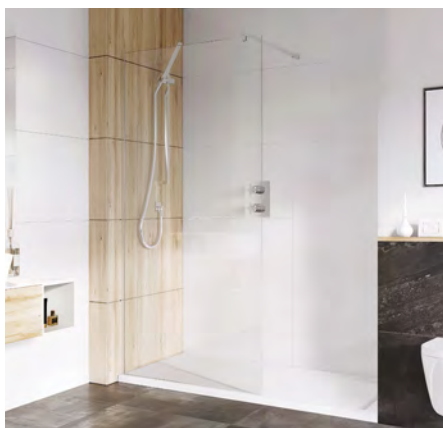

Wetroom panels

11 sizes from W400mm to W1400mm
Prices from £294.23