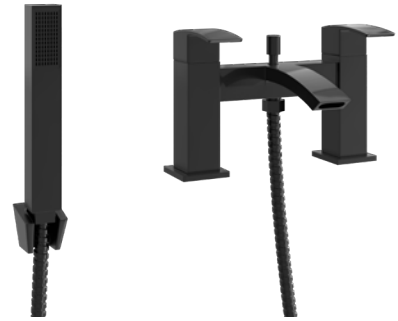

TT1002 £95.00

Mijas basin mixer tall

Smooth bodied single lever deck mounted

TT807 £159.00

Mijas two lever bath filler

Deck mounted

TT1104 £179.00

Mijas two lever bath shower mixer