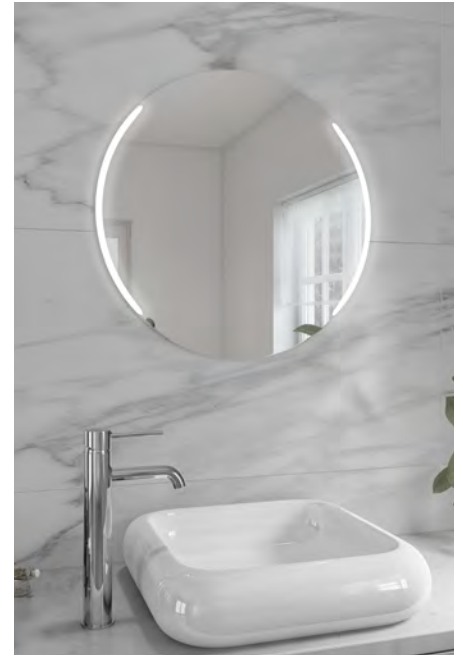

£290.00

Genoa illuminated mirror

- 2 strip lights
- Touch sensor

W600 × H800mm
SY-YAM-120

£260.00

Verona illuminated mirror

- 2 strip lights
- Infrared switch
- Demister

600mm diameter
SY-OV-2