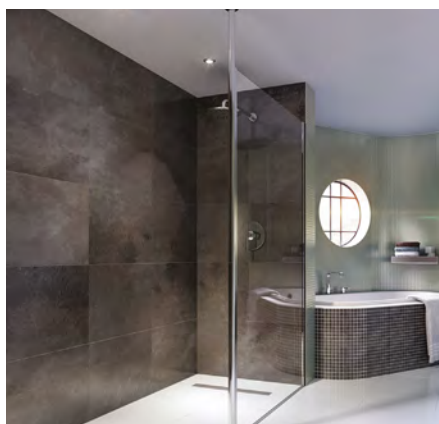

Column screen

Various sizes available

Prices from £803.83