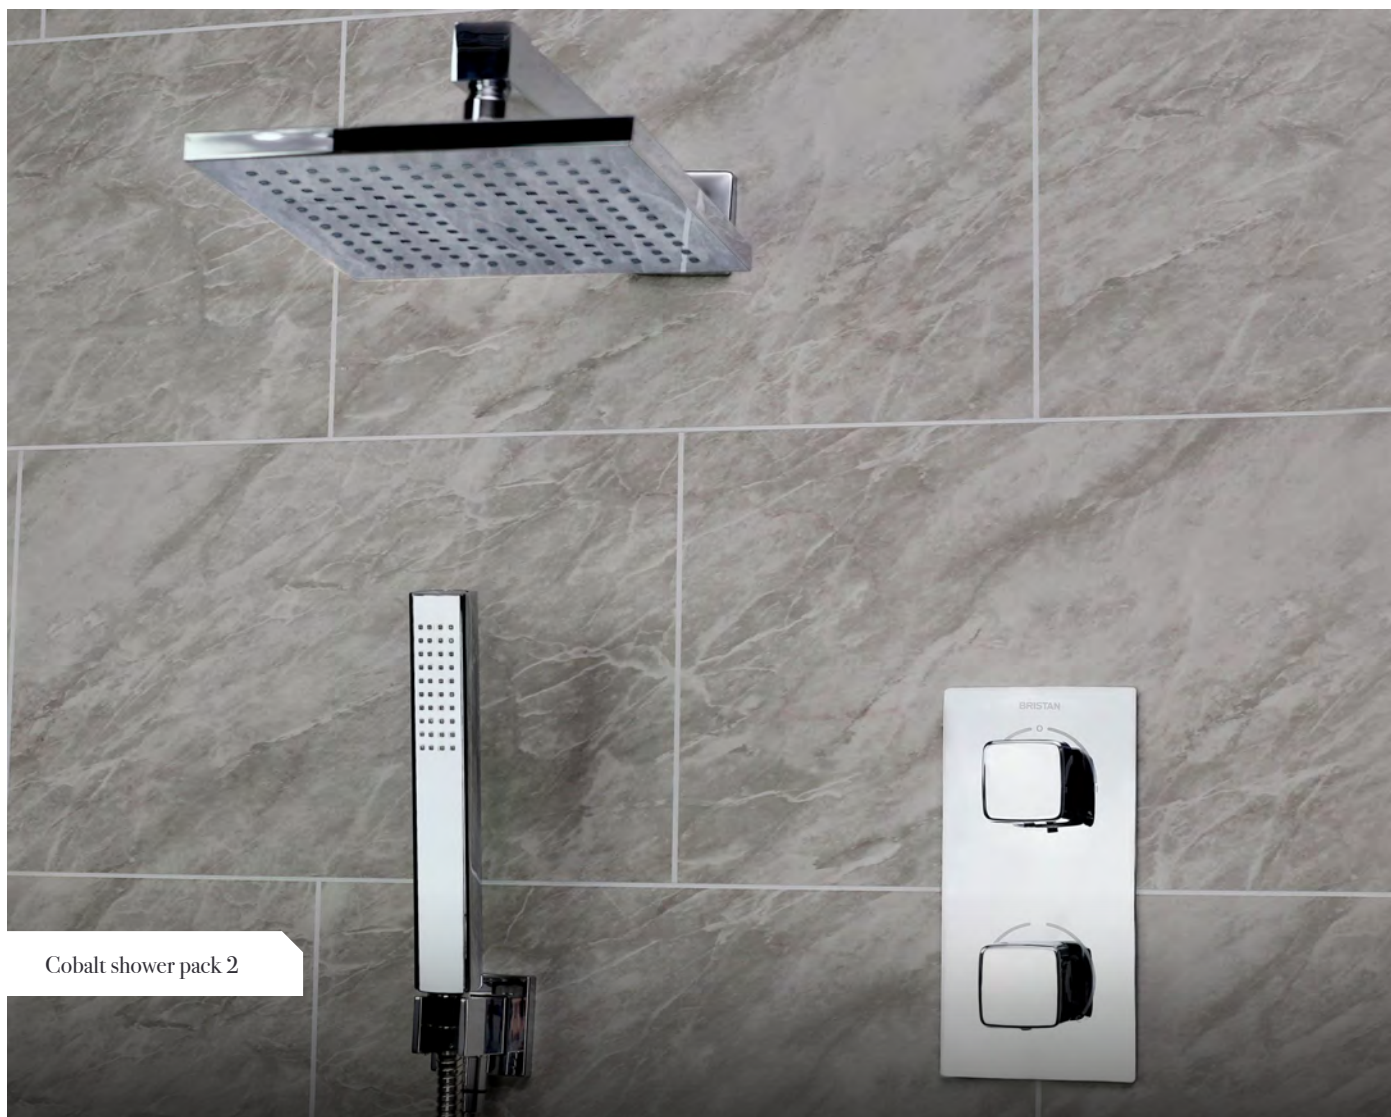

Square – brushed brass
9302BRS £528.00
Minimum operating pressure 0.5 Bar

BRISTAN

Buzz

With its modern simplicity and curved design, Buzz offers the perfect combination of a height adjustable 228mm fixed head and multi-function handset practicality, whilst including handy features such as Safe Touch technology to ensure the shower is always safe for all the family.

It also comes with Bristan's unique Wallmount 12 with isolation built in making installation and servicing simple.

BUZ2 SHXDIVCTFF C

£284.00

Carre

Versatile Carre has been designed to blend well with almost any bathroom, with an adjustable height rigid riser, sleek chrome shower heads, and unique tactile handles.

It also comes with Bristan's unique Wallmount 12 with isolation built in making installation and servicing simple.

CR SHXDIVFF C

£397.00

Craze

With its stylish soft-angular design, Craze offers the perfect combination of a large fixed head and rub-clean multi-function handset, whilst including handy features such as adjustable height for flexibility and Safe Touch technology to ensure the shower is always safe for all the family.

It also comes with Bristan's unique Wallmount 12 with isolation built in making installation and servicing simple.

CRZ2 SHXDIVCTFF C

£320.00

Cobalt shower pack 2

Order just one code to get everything you need for the perfect shower