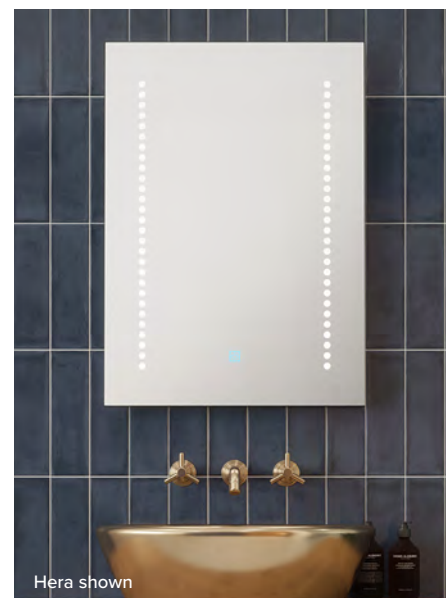

Hera shown

Hera and Ares mirrors

The Hera and Ares LED mirrors feature shaver sockets and a tunable function to enable users to choose the most suitable colour temperature for their décor.

W390 × H500 × D57mm

Ares: SY9028

£217.44

W500 × H700 × D57mm

Hera: SY9027

£258.14