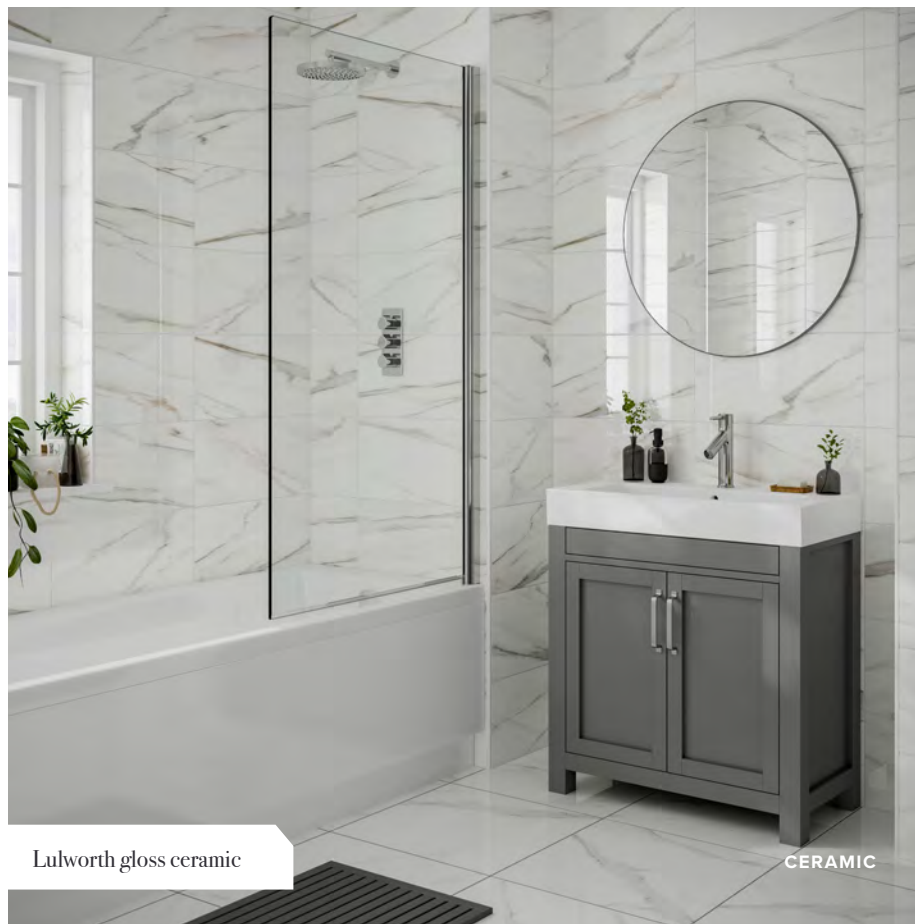

Lulworth gloss ceramic

CERAMIC