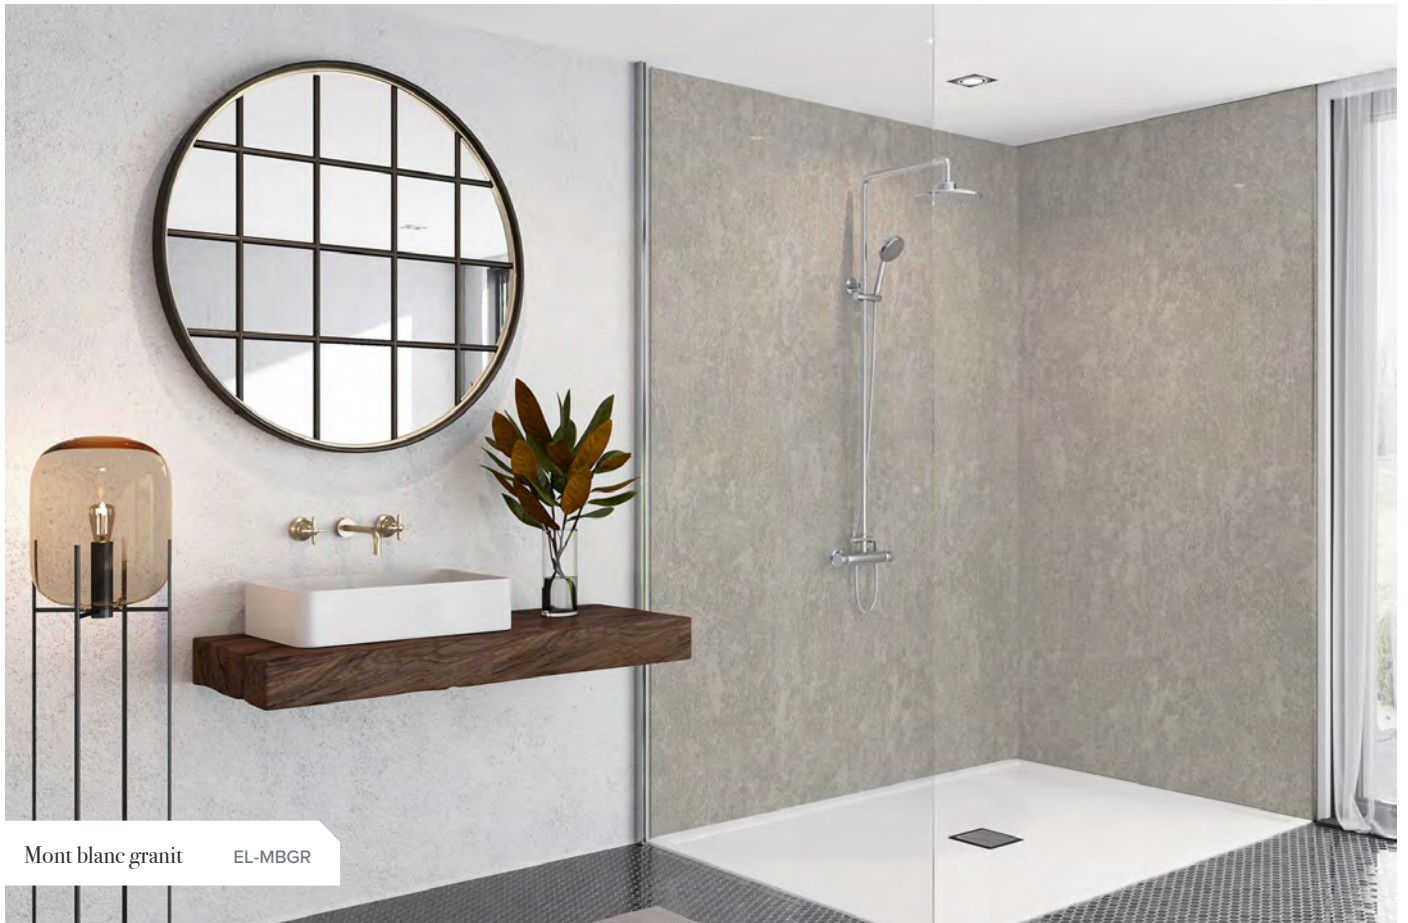

Mont blanc granit EL-MBGR

View the full range of 40 stunning designs in store