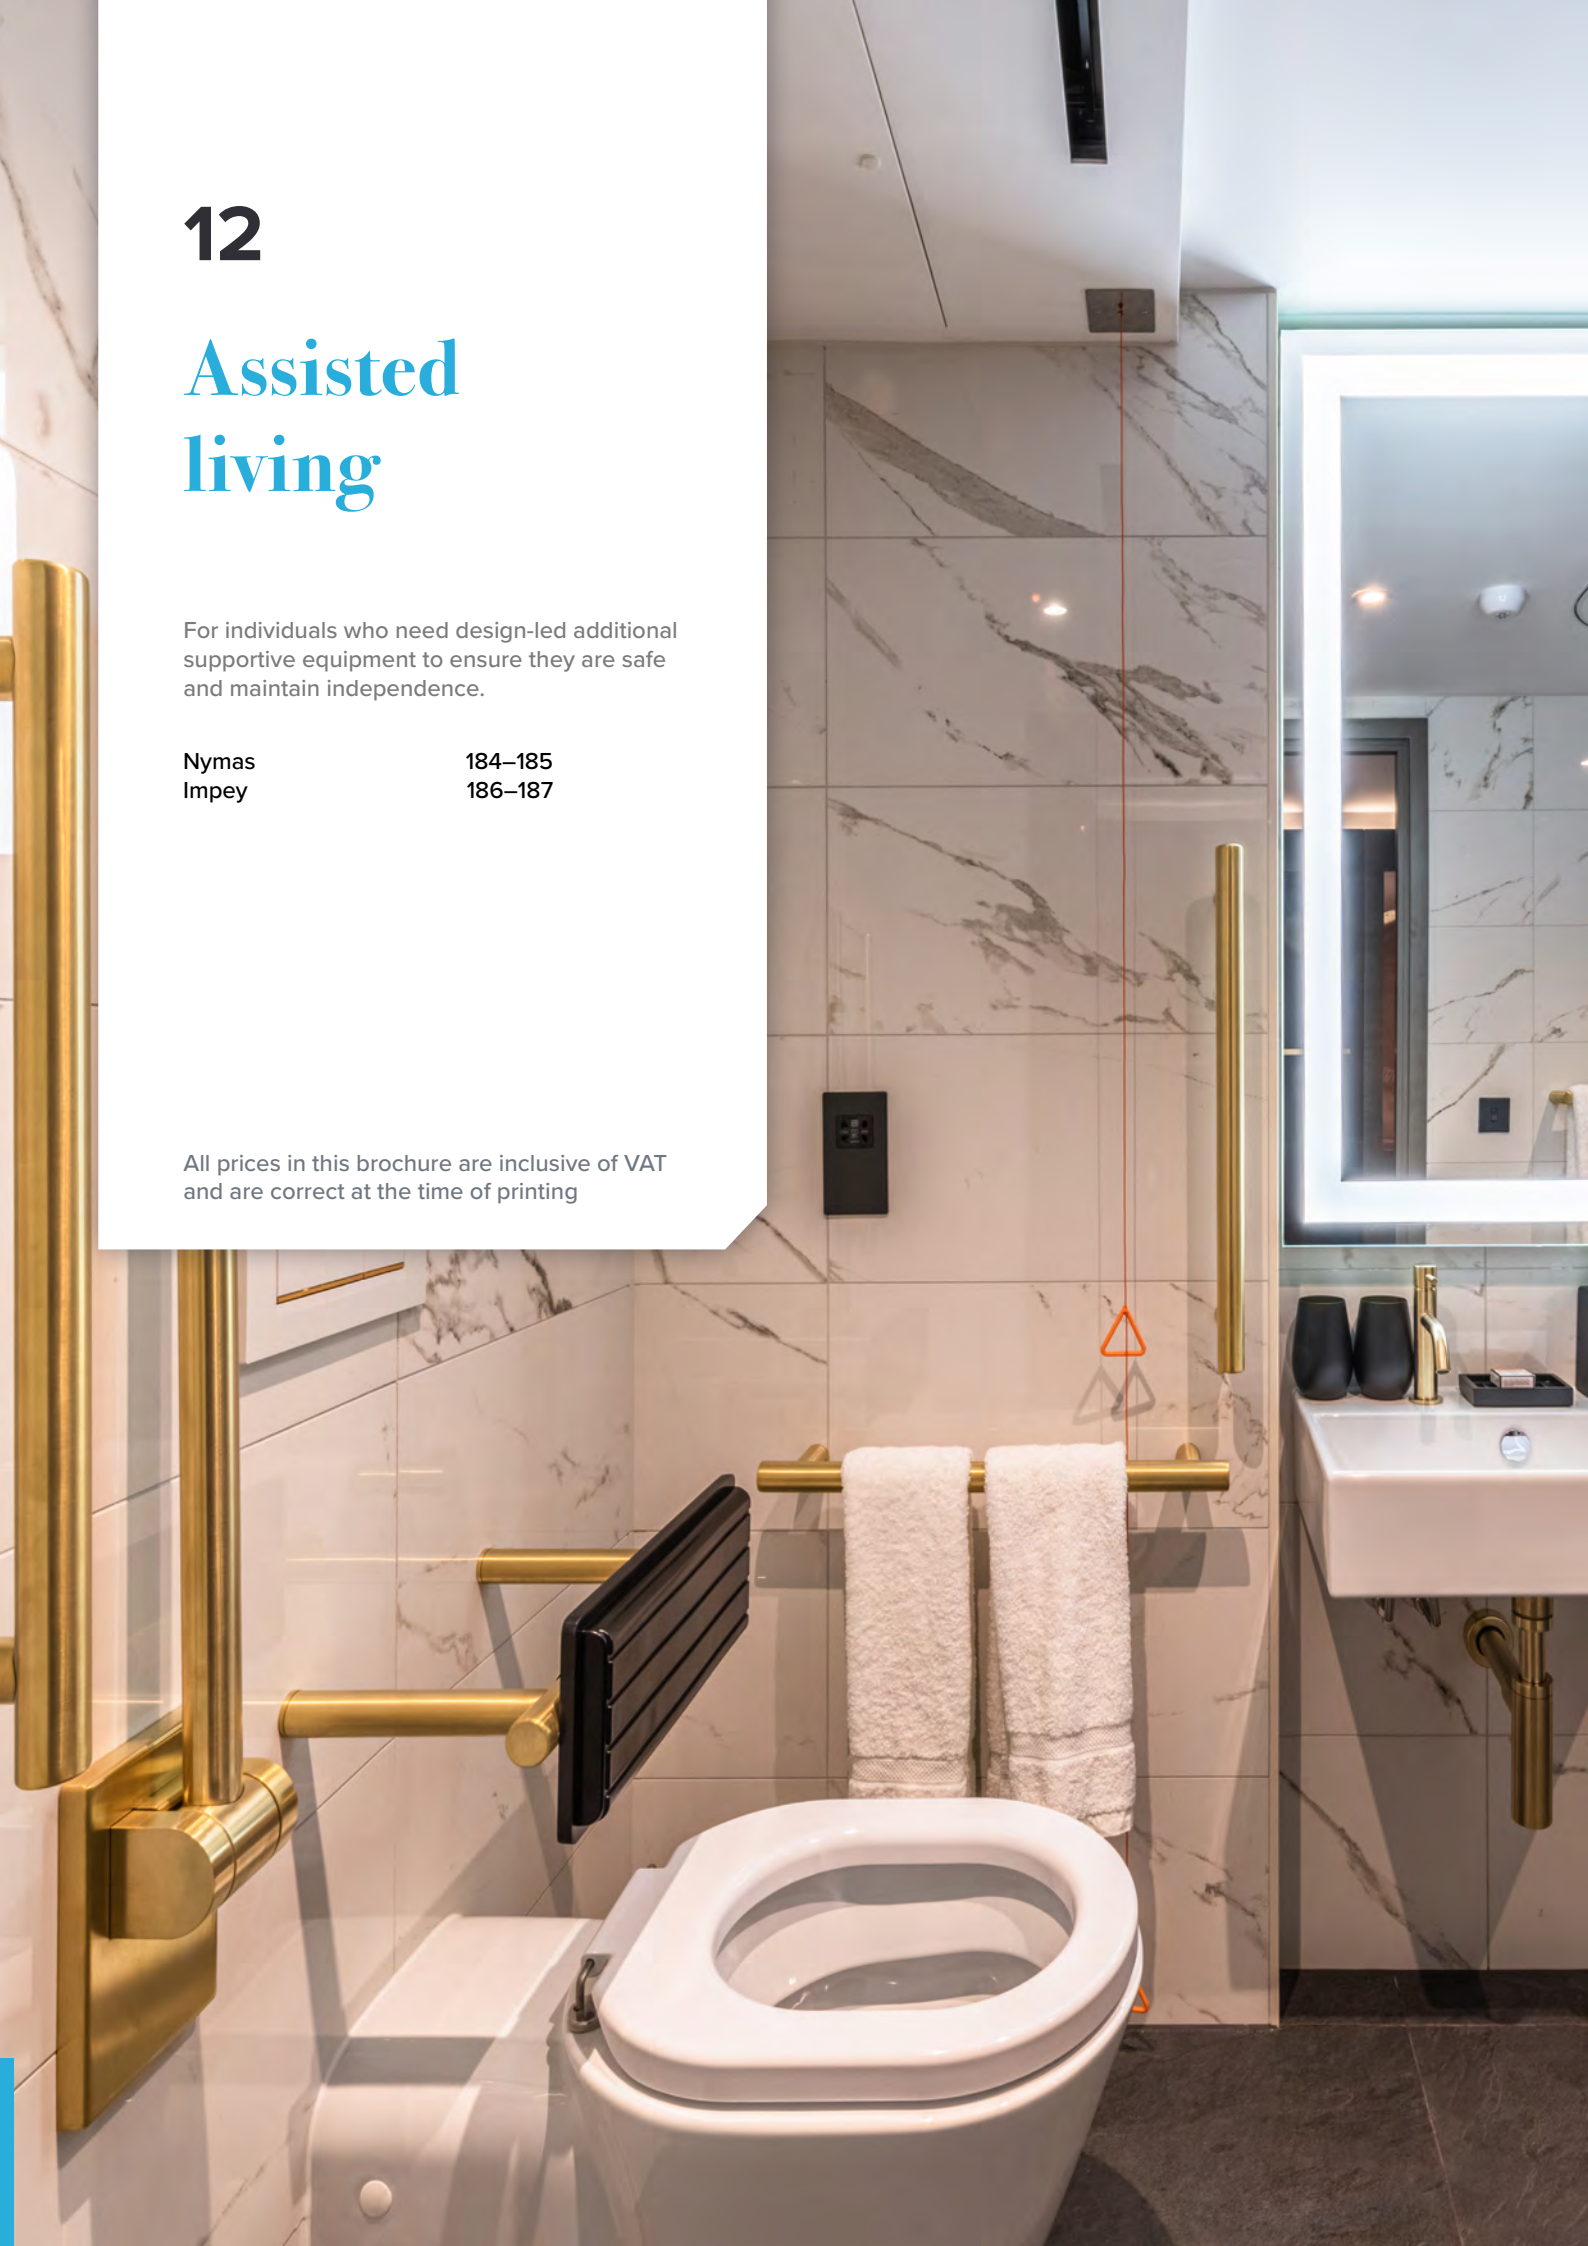

12

Assisted living

For individuals who need design-led additional supportive equipment to ensure they are safe and maintain independence.

Nymas
Impey

184–185
186–187

All prices in this brochure are inclusive of VAT and are correct at the time of printing