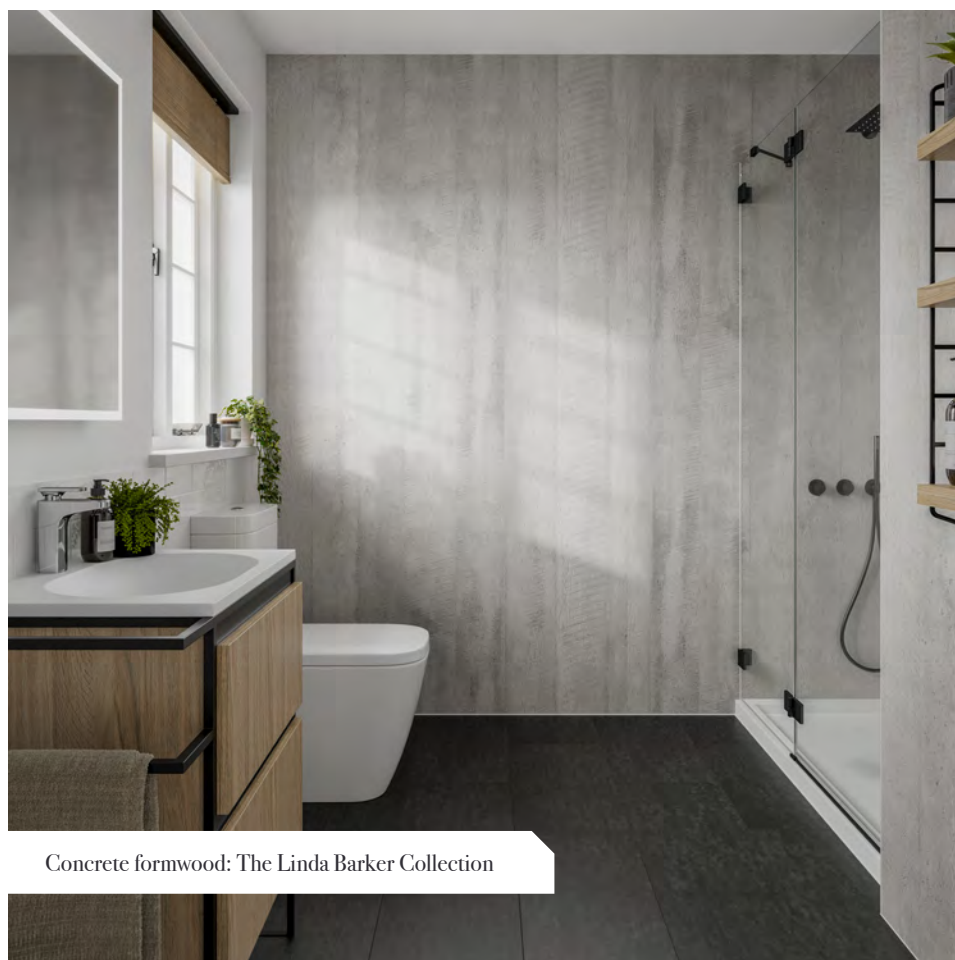

Pebble grey: The Neutrals Collection | Concrete elements: The Linda Barker Collection

Concrete formwood: The Linda Barker Collection