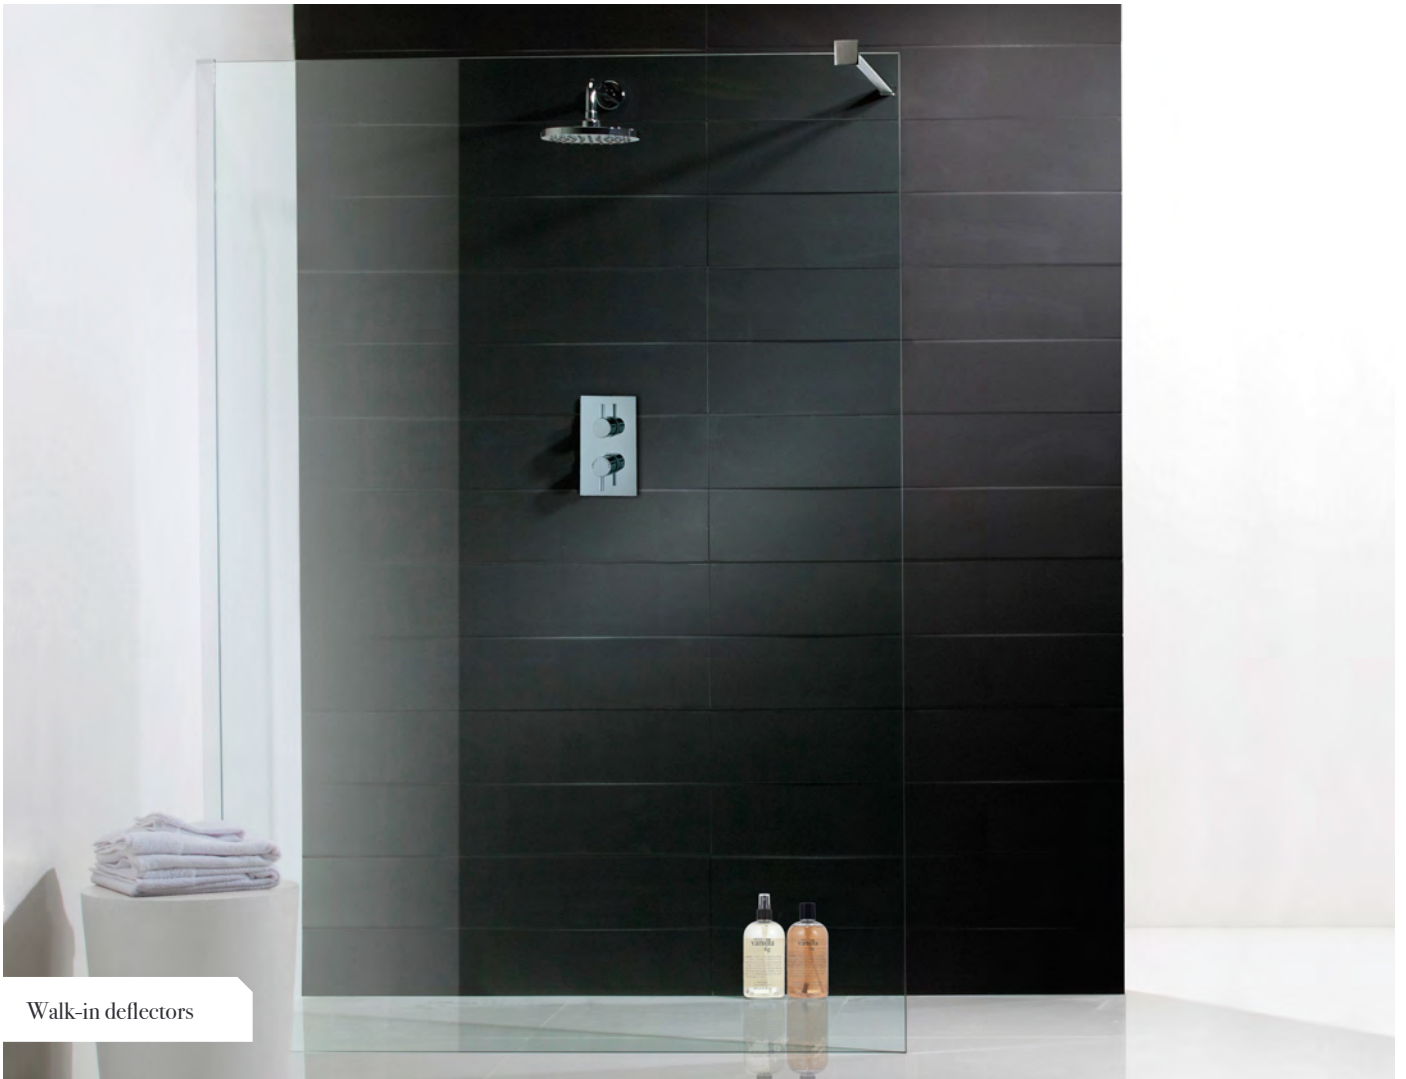

Walk-in deflectors

Wetroom panels

14 sizes from W250mm to W1400mm

Prices from £192.00

Pivot and fixed wetroom return panels also available