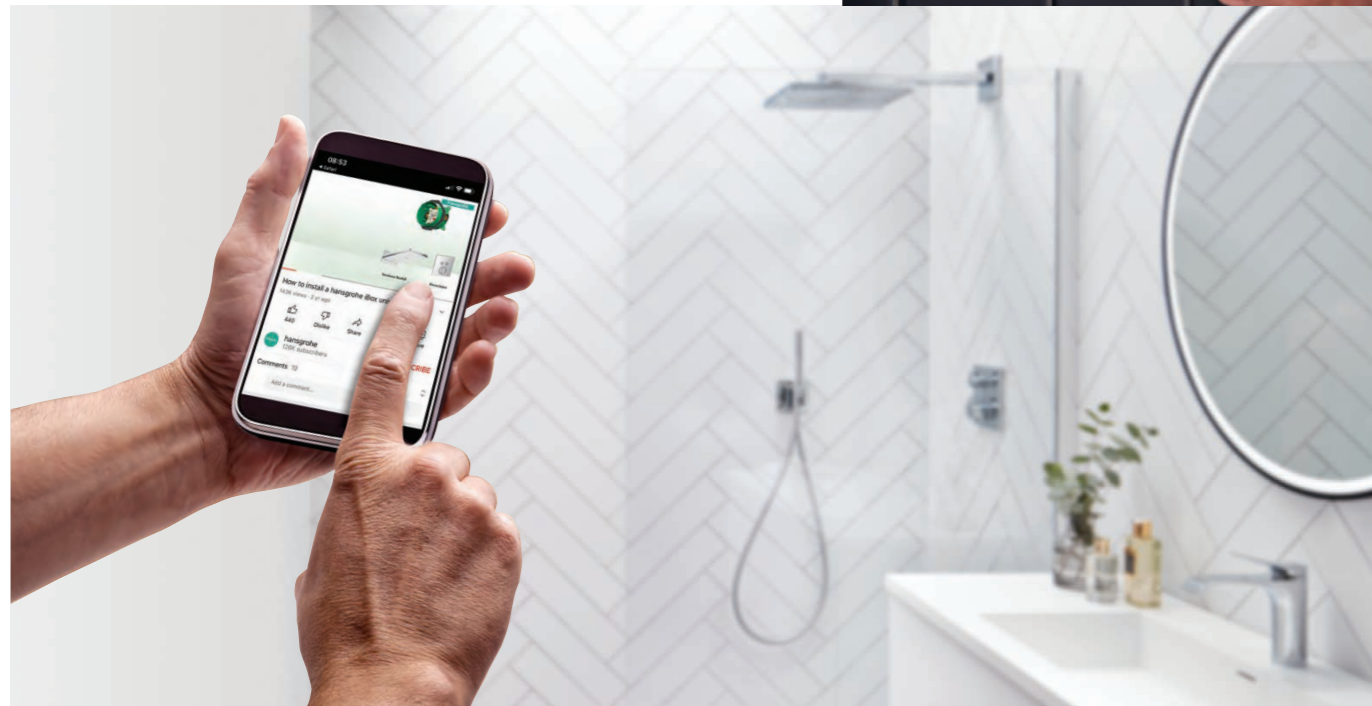

Online installer support at your fingertips

We're always on your side. That's why we focus as much on your needs as we do on our products.

Just like you, we are obsessed with every aspect of creating great showers. So we make sure you have the tools you need to make installation simple, quick and easy.

hansgrohe websites for installers

pro.hansgrohe.co.uk

hansgrohe.co.uk

spares.hansgrohe.co.uk

- Quick access to technical information
- Real time stock availability information and pricing
- Download brochures, technical drawings and much more
- Spare parts can be ordered online