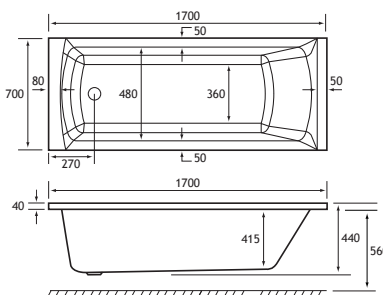

1700 x 700 SE

1700 x 700 x 440mm

238 Litres

DESCRIPTION	CODE	£ EX VAT	£ INC VAT
1700 x 700 Rockall - 5mm	42.0086	284.00	340.80
1700 x 700 Rockall - Beauforté	42.1086	521.00	625.20
PANELS			
1700 x 560 Front Panel	42.5013	114.00	136.80
700 x 560 End Panel	42.5024	69.00	82.80
1700 x 560 Front Panel - Beauforté	42.6013	192.00	230.40
700 x 560 End Panel - Beauforté	42.6024	114.00	136.80
1700 Adjustable Front Panel - Beauforté	42.6033	277.00	332.40
1810 x 810 L Shape Flat Panel - Beauforté	42.6035	367.00	440.40

SHOWER

440 DEPTH

HEAD REST

ULTRA STRONG