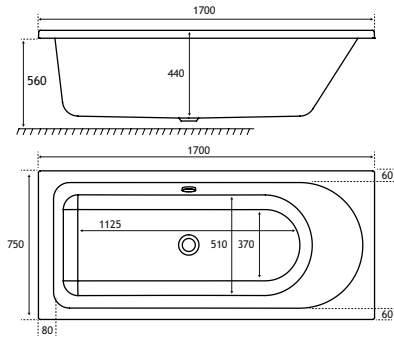

SHOWER

440 DEPTH

HEAD REST

ULTRA STRONG

Biscay Shower Bath RH shown.

Biscay SHOWER BATH

1700 x 750 SB RH

1700 x 750 x 440mm