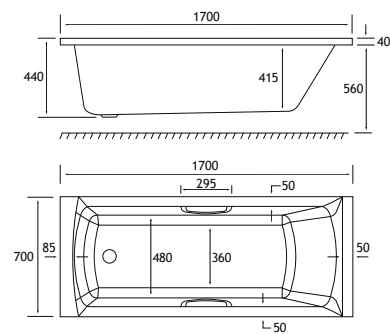

1700 x 700 x 440mm **238 Litres**

DESCRIPTION	CODE	£ EX VAT	£ INC VAT
1700 x 700 TG Rockall - 5mm	42.0126	290.00	348.00
1700 x 700 TG Rockall - Beauforté	42.1126	530.00	636.00

PANELS			
1700 x 560 Front Panel	42.5013	114.00	136.80
700 x 560 End Panel	42.5024	69.00	82.80
1700 x 560 Front Panel - Beauforté	42.6013	192.00	230.40
700 x 560 End Panel - Beauforté	42.6024	114.00	136.80
1700 Adjustable Front Panel - Beauforté	42.6033	277.00	332.40
1810 x 810 L Shape Flat Panel - Beauforté	42.6035	367.00	440.40

- SHOWER
- 440 DEPTH
- HEAD REST
- ULTRA STRONG