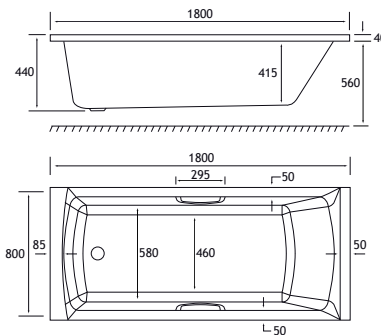

1800 x 800 SE TG Grips Sold Separately