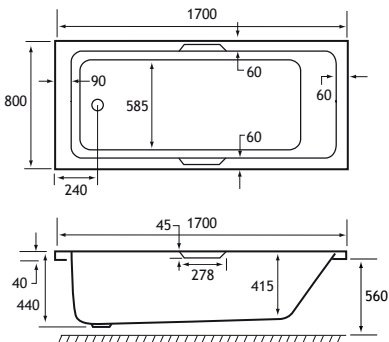

1700 x 800 SE TG Grips Sold Separately