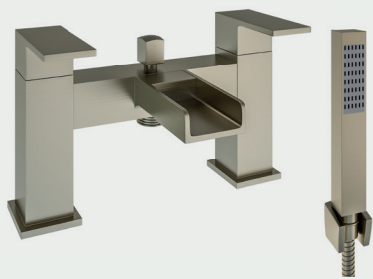

Complete the LOOK

MP

P Shape Bath Screen

Description	Colour	Code	£ Ex VAT	£ Inc VAT
Abberton BSM + Kit - Brushed Brass	79.1039	189.00	226.80	226.80

Pressure MP (0.5 bar minimum)