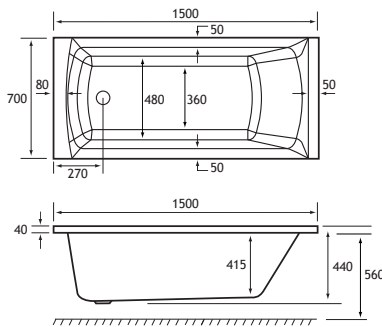

1500 x 700 SE

1500 x 700 x 440mm

191 Litres

DESCRIPTION	CODE	£ EX VAT	£ INC VAT
1500 x 700 Rockall - 5mm	42.0091	284.00	340.80
1500 x 700 Rockall - Beauforté	42.1091	521.00	625.20

PANELS

1500 x 560 Front Panel	42.5017	114.00	136.80
700 x 560 End Panel	42.5024	69.00	82.80
1500 x 560 Front Panel - Beauforté	42.6017	192.00	230.40
700 x 560 End Panel - Beauforté	42.6024	114.00	136.80
1500 Adjustable Front Panel - Beauforté	42.6034	277.00	332.40
1810 x 810 L Shape Flat Panel - Beauforté	42.6035	367.00	440.40

- SHOWER
- 440 DEPTH
- HEAD REST
- ULTRA STRONG