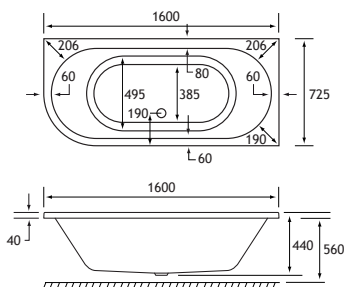

Biscay DE Left Hand shown with Falmouth bath filler 93.0002

1600 x 725 DE RH

NEW BEAUFORTÉ PANELS

DESCRIPTION	CODE	£ EX VAT	£ INC VAT
1600 x 725 x 440mm			188 Litres
1600 x 725 DE RH Biscay - 5mm	42.0056	349.00	418.80
1600 x 725 DE RH Biscay - Beauforté	42.1056	618.00	741.60
PANELS			
Biscay Panel 1600 x 725	42.5003	226.00	271.20
Biscay Panel 1600 x 725 - Beauforté	42.6003	385.00	462.00

440 DEPTH

HEAD REST

ULTRA STRONG