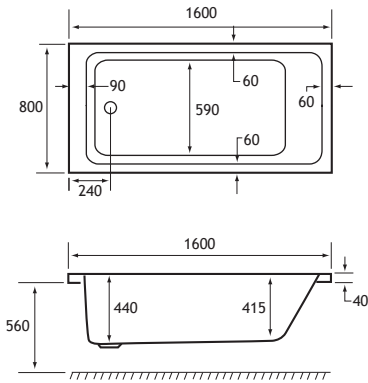

SINGLE ENDED Portland

Bath Screens

Page 100-107

Portland SE shown. Taps for illustration

Adjustable bath panels on page 98-99

Portland SINGLE ENDED

1600 x 800 SE

1600 x 800 x 440mm

241 Litres

DESCRIPTION	CODE	£ EX VAT	£ INC VAT
1600 x 800 SE Portland - 5mm	42.0017	387.00	464.40
1600 x 800 SE Portland - Beauforté	42.1017	671.00	805.20

PANELS

1600 x 560 SE Front Panel - 5mm	42.5016	114.00	136.80
800 x 560 SE End Panel	42.5022	69.00	82.80
1600 x 560 Front Panel - Beauforté	42.6016	192.00	230.40
800 x 560 End Panel - Beauforté	42.6022	124.00	148.80
1810 x 810 L Shape Flat Panel - Beauforté	42.6035	367.00	440.40