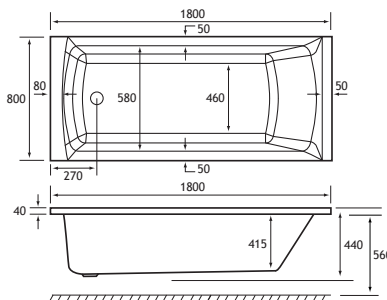

1800 x 800 SE

1800 x 800 x 440mm

284 Litres

DESCRIPTION	CODE	£ EX VAT	£ INC VAT
1800 x 800 Rockall - 5mm	42.0082	418.00	501.60
1800 x 800 Rockall - Beauforté	42.1082	718.00	861.60
PANELS			
1800 x 560 Front Panel	42.5012	127.00	152.40
800x560 End Panel	42.5022	69.00	82.80
1800 x 560 Front Panel - Beauforté	42.6012	203.00	243.60
800 x 560 End Panel - Beauforté	42.6022	124.00	148.80
1800 Adjustable Front Panel - Beauforté	42.6032	288.00	345.60
1810 x 810 L Shape Flat Panel - Beauforté	42.6035	367.00	440.40

SHOWER

440 DEPTH

HEAD REST

ULTRA STRONG