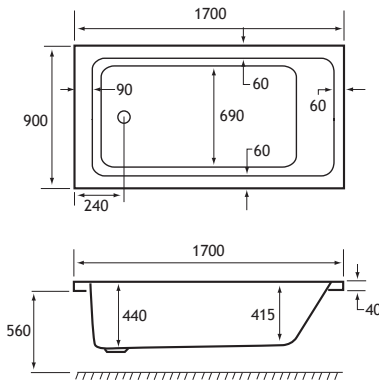

SHOWER

HEAD REST

440 DEPTH

ULTRA STRONG

SINGLE ENDED Portland

1700 x 900 SE

1700 x 900 x 440mm

297 Litres