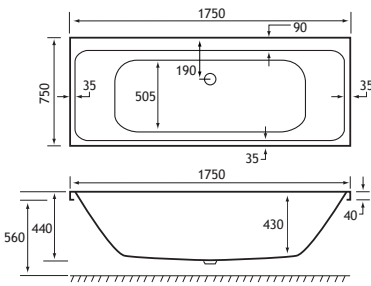

Malin DOUBLE ENDED

NEW **1750 x 750 DE**

1750 x 750 x 440mm

254 Litres

DESCRIPTION	CODE	£ EX VAT	£ INC VAT
1750 x 750 Malin - 5mm	42.0076	487.00	584.40
1750 x 750 Malin - Beauforté	42.1076	817.00	980.40
PANELS			
1750 x 560 Front Panel	42.5018	128.00	153.60
750x560 End Panel	42.5023	69.00	82.80
1750 x 560 Front Panel - Beauforté	42.6018	200.00	240.00
750 x 560 End Panel - Beauforté	42.6023	114.00	136.80
1700 Adjustable Front Panel - Beauforté	42.6033	277.00	332.40
1810 x 810 L Shape Flat Panel - Beauforté	42.6035	367.00	440.40

HEAD REST

440 DEPTH

ULTRA STRONG