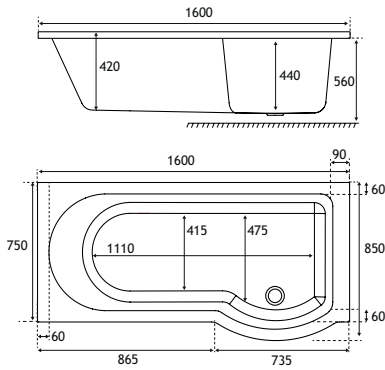

Portland P-SHAPE

NEW **1600 x 850 RH**

1600 x 850 x 750 x 440mm

239 Litres

DESCRIPTION	CODE	£ EX VAT	£ INC VAT
1600 x 850 RH Portland - 5mm	42.0234	475.00	570.00
1600 x 850 RH Portland - Beauforté	42.1234	785.00	942.00
PANELS			
1600 x 560 P-Shape Front Panel	42.5068	121.00	145.20
1600 x 560 P-Shape Front Panel - Beauforté	42.6068	343.00	411.60
P-Shape Universal End Panel	42.5066	70.00	84.00
P-Shape Universal End Panel - Beauforté	42.6066	123.00	147.60
BATH SCREENS			
C Shape Screen 6mm easy clean	69.0140	229.00	274.80
C Shape Screen 6mm with towel rail	69.0143	413.00	495.60