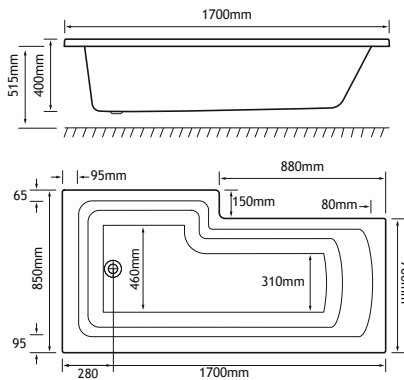

1700 x 850 RH

NEW BEAUFORTÉ PANELS

1700 x 850/700 x 400mm

221 Litres

DESCRIPTION	CODE	£ EX VAT	£ INC VAT
1700 x 850 L-Shape RH - 4mm	42.0102	393.00	471.60
1700 x 850 L-Shape RH - Beauforté	42.1102	692.00	830.40
PANELS			
1700 x 515 L-Shape Front Panel	42.5031	114.00	136.80
1700 x 515 L-Shape Front Panel - Beauforté	42.6044	350.00	420.00
L-Shape Universal End Panel	42.5033	64.00	76.80
L-Shape Universal End Panel - Beauforté	42.6046	123.00	147.60
BATH SCREENS			
Beaufort Screen 1400mm	58.4000	335.00	402.00
Beaufort Screen 1400mm with Towel Rail	69.0141	450.00	540.00

- SHOWER
- HEAD REST
- 400 DEPTH
- ULTRA STRONG