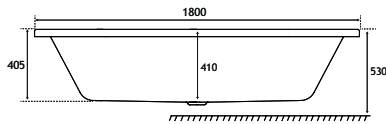

1800 x 800 FS

1800 x 800 x 410mm

231 Litres

DESCRIPTION	CODE	£ EX VAT	£ INC VAT
1800 x 800 Humber - 4mm	42.0161	994.00	1192.80

About: Model comes complete with removeable side panel. Waste & overflow not included.

- 410 DEPTH
- HEAD REST
- 4MM BEAUFORT