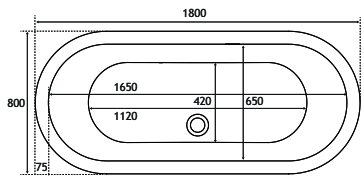

Freestanding Humber shown with floor standing manual mono BSM 93.0112