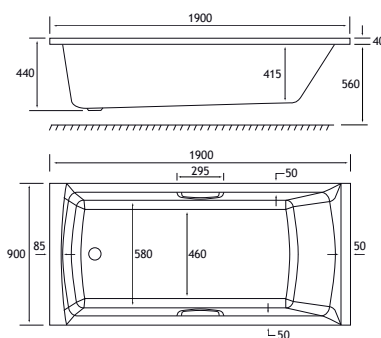

1900 x 900 SE TG Grips Sold Separately

1900 x 900 x 440mm **374 Litres**

DESCRIPTION	CODE	£ EX VAT	£ INC VAT
1900 x 900 TG Rockall - 5mm	42.0121	578.00	693.60
1900 x 900 TG Rockall - Beauforté	42.1121	944.00	1132.80

PANELS			
1900 x 560 Front Panel	42.5011	163.00	195.60
900 x 560 End Panel	42.5021	69.00	82.80
1900 x 560 Front Panel - Beauforté	42.6011	239.00	286.80
900 x 560 End Panel - Beauforté	42.6021	137.00	164.40

SHOWER

440 DEPTH

HEAD REST

ULTRA STRONG

Rockall Twin Grips

DESCRIPTION	CODE	£ EX VAT	£ INC VAT
Rockall SE Chrome Grips (pair)	42.1201	33.00	39.60
Rockall SE Matt White Grips (pair)	42.1202	46.00	55.20
Rockall SE Matt Grey Grips (pair)	42.1203	46.00	55.20
Rockall SE Matt Black Grips (pair)	42.1204	46.00	55.20
Rockall SE Matt Cappuccino Grips (pair)	42.1205	46.00	55.20
Rockall SE Matt Anthracite Grips (pair)	42.1206	46.00	55.20

See page 96 - 97 for all Twin Grip images & bath accessories.

All grips sold separately.