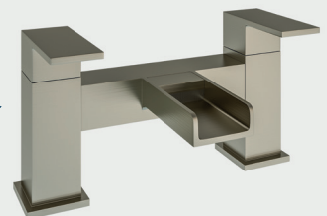

79.1042

MP

NEW