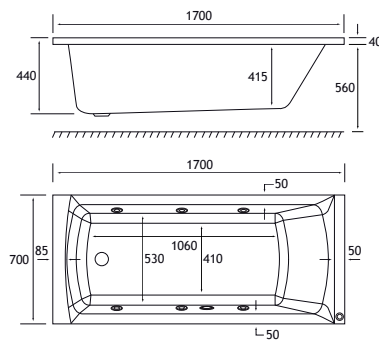

Warranty On All Systems

Stocked Whirlpools

ROCKALL Single Ended, 6 Jet Whirlpool

1700 x 700 SE 6 Jet

1700 x 700 x 440mm 238 Litres

DESCRIPTION	CODE	£ EX VAT	£ INC VAT
1700 x 700 Rockall SE 6 Jet Whirlpool - Beauforté	42.2005	1458.00	1749.60

PANELS

1700 x 560 Front Panel	42.5013	114.00	136.80
700 x 560 End Panel	42.5024	69.00	82.80
1700 x 560 Front Panel - Beauforté	42.6013	192.00	230.40
700 x 560 End Panel - Beauforté	42.6024	114.00	136.80
1810 x 810 L Shape Flat Panel - Beauforté	42.6035	367.00	440.40
1700 Adjustable Front Panel - Beauforté	42.6033	277.00	332.40

WHIRLPOOL

HEAD REST

440 DEPTH

ULTRA STRONG

ROCKALL Single Ended, 14 Jet Whirlpool

1700 x 700 SE 14 Jet

1700 x 700 x 440mm 238 Litres

DESCRIPTION	CODE	£ EX VAT	£ INC VAT
1700 x 700 Rockall 14 Jet Whirlpool - Beauforté	42.2013	1864.00	2236.80

PANELS

1700 x 560 Front Panel - 5mm	42.5013	114.00	136.80
700 x 560 End Panel - 5mm	42.5024	69.00	82.80
1700 x 560 Front Panel - Beauforté	42.6013	192.00	230.40
700 x 560 End Panel - Beauforté	42.6024	114.00	136.80
1810 x 810 L Shape Flat Panel - Beauforté	42.6035	367.00	440.40
1700 Adjustable Front Panel - Beauforté	42.6033	277.00	332.40

WHIRLPOOL

HEAD REST

440 DEPTH

ULTRA STRONG