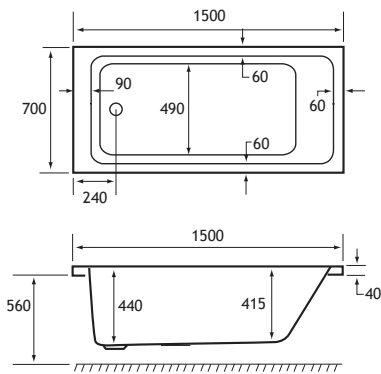

1500 x 700 SE