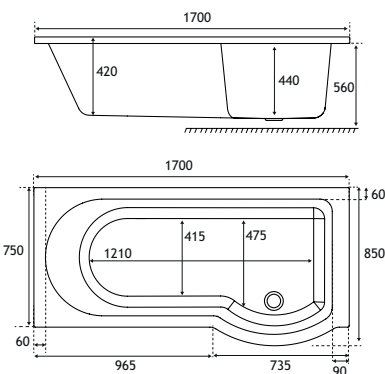

1700 x 850 RH

NEW BEAUFORTÉ PANELS