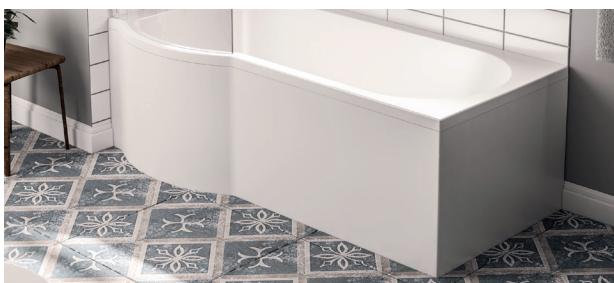

Portland P Shape Panels

Portland P Shape Panels

DESCRIPTION	CODE	£ EX VAT	£ INC VAT
1700 x 560 P-Shape Front Panel Beaufort	42.5064	124.00	148.80
1600 x 560 P-Shape Front Panel Beaufort	42.5068	121.00	145.20
1500 x 560 P-Shape Front Panel Beaufort	42.5065	124.00	148.80
750 x 560 P-Shape Universal End Panel Beaufort	42.5066	70.00	84.00
1700 x 560 P-Shape Front Panel Beauforté	42.6064	343.00	411.60
1600 x 560 P-Shape Front Panel Beauforté	42.6068	343.00	411.60
1500 x 560 P-Shape Front Panel Beauforté	42.6065	343.00	411.60
750 x 510 P-Shape Universal End Panel Beauforté	42.6066	123.00	147.60