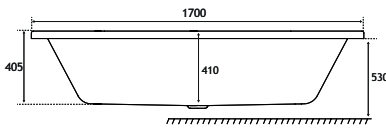

FREESTANDING Humber

1700 x 755 FS

1700 x 755 x 410mm

195 Litres

DESCRIPTION	CODE	£ EX VAT	£ INC VAT
1700 x 755 Humber - 4mm	42.0162	955.00	1146.00

About: Model comes complete with removeable side panel. Waste & overflow not included.

- 410 DEPTH
- HEAD REST
- 4MM BEAUFORT