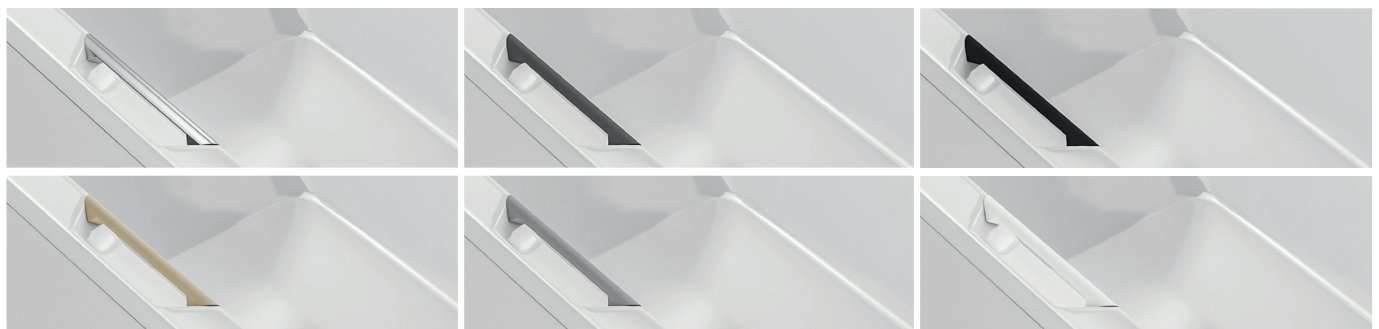

Grips (Single or Pair)

GRIPS (SINGLE OR PAIR)
Chrome, Matt White, Matt Grey, Matt Black, Matt Cappuccino, Matt Anthracite