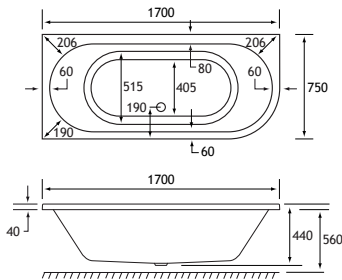

PANELS

Biscay Panel 1700 x 750	42.5002	226.00	271.20
Biscay Panel 1700 x 750 - Beauforté	42.6002	385.00	462.00

440 DEPTH

HEAD REST

ULTRA STRONG

1700 x 750 DE LH

NEW BEAUFORTÉ PANELS

1700 x 750 x 440mm