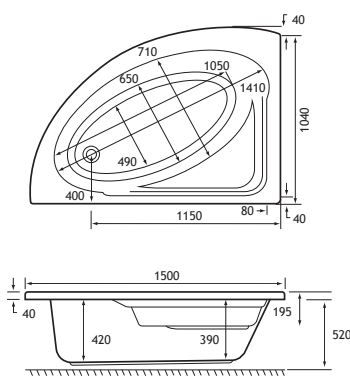

1500 x 1040 RH NEW

1500 x 1040 x 420mm

216 Litres

DESCRIPTION	CODE	£ EX VAT	£ INC VAT
1500 x 1040 Lundy Offset Corner RH - 5mm	42.0222	533.00	639.60
1500 x 1040 Lundy Offset Corner RH - Beauforté	42.1222	864.00	1036.80
PANELS			
Lundy Offset Corner Bath Panel - 5mm	42.5081	123.00	147.60
Lundy Offset Corner Bath Panel - Beauforté	42.6081	343.00	411.60