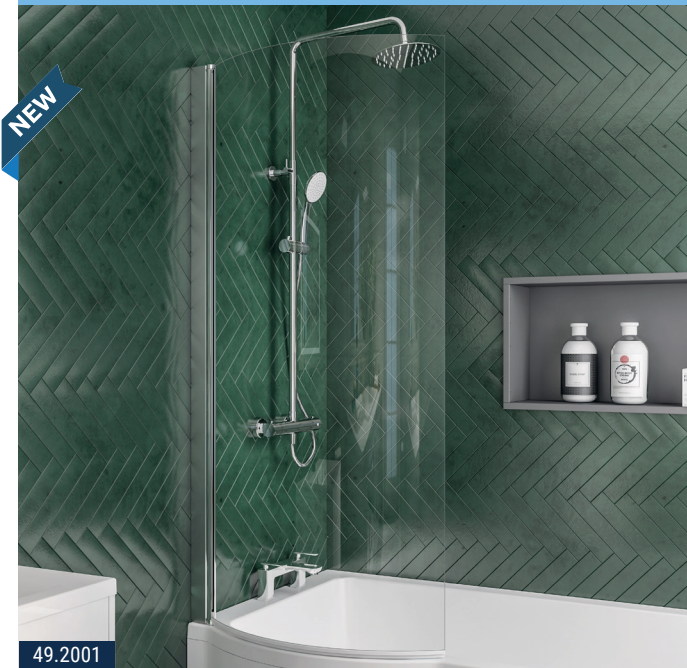

Designer Bath Screens

L SHAPE & P SHAPE SCREENS

49.2001

P SHAPE SCREENS - LEFT HAND

Description	Colour	Code	£ Ex VAT	£ Inc VAT
P Shape Bath Screen 6mm - Left Hand (LH)	Brushed Brass	49.2005	233.00	279.60
P Shape Bath Screen 6mm - Left Hand (LH)	Matt Black	49.2003	219.00	262.80
P Shape Bath Screen 6mm - Left Hand (LH)	Chrome	49.2001	208.00	249.60

FEATURES

- 6mm P Shape clear glass • Concealed profile • Zinc-alloy pivot hinges