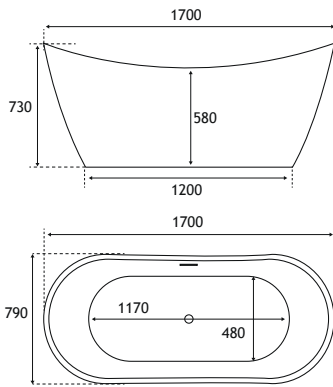

FREESTANDING Chislehurst

1700 x 790 FS

1700 x 790 x 730mm

260 Litres

DESCRIPTION	CODE	£ EX VAT	£ INC VAT
1700 x 790 Chislehurst Freestanding Bath - Gloss White	33.0009	1109.00	1330.80

About: Model comes with bath waste & overflow.

790 DEPTH

HEAD REST

BEAUFORT