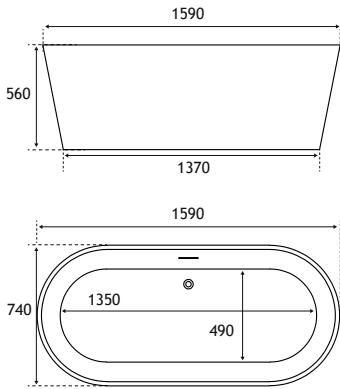

FREESTANDING Lambeth

1590 x 740 FS

1590 x 740 x 560mm

255 Litres

DESCRIPTION	CODE	£ EX VAT	£ INC VAT
1590 x 740 Lambeth Freestanding Bath - Gloss White	33.0005	956.00	1147.20
1590 x 740 Lambeth Freestanding Bath - Gloss Grey & White	33.0006	974.00	1168.80

About: Model comes with bath waste & overflow.

560 DEPTH

HEAD REST

BEAUFORT