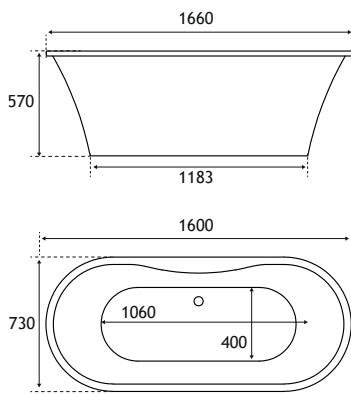

FREESTANDING Margravine

1660 x 730 FS

1660 x 730 x 570mm

195 Litres

DESCRIPTION	CODE	£ EX VAT	£ INC VAT
1660 x 730 Margravine Freestanding Bath - Gloss White	33.0001	934.00	1120.80
1660 x 730 Margravine Freestanding Bath - Gloss Grey & White	33.0002	953.00	1143.60

About: Model comes with bath waste & overflow.

790 DEPTH

HEAD REST

BEAUFORT