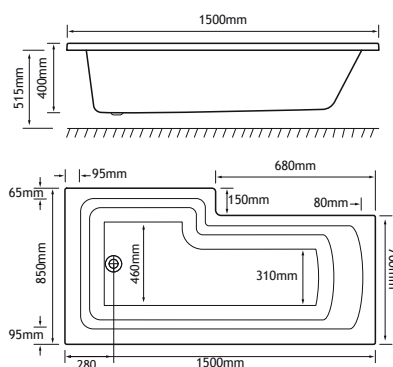

BATH SCREENS

Beaufort Screen 1400mm	58.4000	335.00	402.00
Beaufort Screen 1400mm with Towel Rail	69.0141	450.00	540.00

SHOWER

HEAD REST

400 DEPTH

ULTRA STRONG

1500 x 850 RH

NEW BEAUFORTÉ PANELS