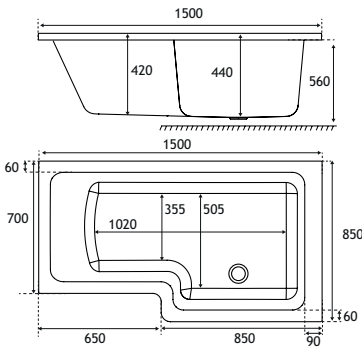

1500 x 850 RH

NEW BEAUFORTÉ PANELS

1500 x 850 x 700 x 440mm

224 Litres

DESCRIPTION	CODE	£ EX VAT	£ INC VAT
1500 x 850 RH Portland - 5mm	42.0184	475.00	570.00
1500 x 850 RH Portland - Beauforté	42.1184	785.00	942.00
PANELS			
1500 x 560 L-Shape Front Panel	42.5062	124.00	148.80
1500 x 560 L-Shape Front Panel - Beauforté	42.6062	350.00	420.00
L-Shape Universal End Panel	42.5063	70.00	84.00
L-Shape Universal End Panel - Beauforté	42.6063	123.00	147.60
BATH SCREENS			
Beaufort Screen 1400mm	58.4000	335.00	402.00
Beaufort Screen 1400mm with Towel Rail	69.0141	450.00	540.00

NEW