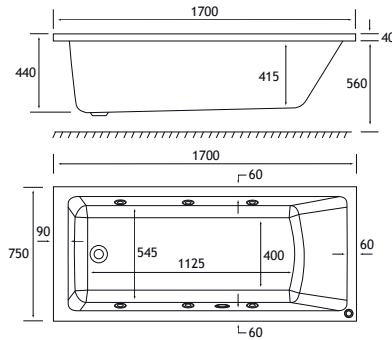

P95

Stocked Whirlpools

Warranty On All Systems

PORTLAND Single Ended, 6 Jet Whirlpool

1700 x 750 SE 6 Jet

DESCRIPTION	CODE	£ EX VAT	£ INC VAT
1700 x 750 x 440mm 248 Litres			
1700 x 750 Portland SE 6 Jet Whirlpool - Beauforté	42.2003	1556.00	1867.20
PANELS			
1700 x 560 Front Panel	42.5013	114.00	136.80
750 x 560 End Panel	42.5023	69.00	82.80
1700 x 560 Front Panel - Beauforté	42.6013	192.00	230.40
750 x 560 End Panel - Beauforté	42.6023	114.00	136.80
1810 x 810 L Shape Flat Panel - Beauforté	42.6035	367.00	440.40
1700 Adjustable Front Panel - Beauforté	42.6033	277.00	332.40