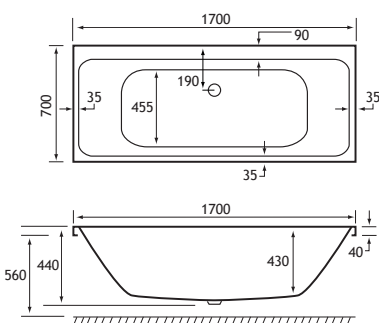

1700 x 700 DE

1700 x 700 x 440mm

227 Litres

DESCRIPTION	CODE	£ EX VAT	£ INC VAT
1700 x 700 Malin - 5mm	42.0073	322.00	386.40
1700 x 700 Malin - Beauforté	42.1073	577.00	692.40
PANELS			
1700 x 560 Front Panel	42.5013	114.00	136.80
700 x 560 End Panel	42.5024	69.00	82.80
1700 x 560 Front Panel - Beauforté	42.6013	192.00	230.40
700 x 560 End Panel - Beauforté	42.6024	114.00	136.80
1700 Adjustable Front Panel - Beauforté	42.6033	277.00	332.40
1810 x 810 L Shape Flat Panel - Beauforté	42.6035	367.00	440.40

HEAD REST

440 DEPTH

ULTRA STRONG