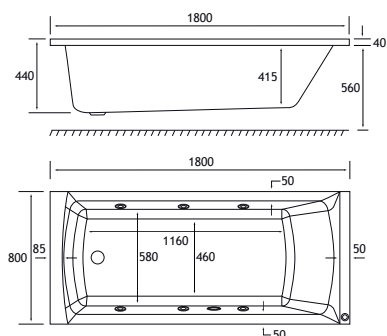

Warranty On All Systems

Stocked Whirlpools

ROCKALL Single Ended, 6 Jet Whirlpool

1800 x 800 SE 6 Jet

1800 x 800 x 440mm

284 Litres

DESCRIPTION	CODE	£ EX VAT	£ INC VAT
1800 x 800 Portland SE 6 Jet Whirlpool - Beauforté	42.2007	1653.00	1983.60
PANELS			
1800 x 560 Front Panel	42.5012	127.00	152.40
800 x 560 End Panel	42.5022	69.00	82.80
1800 x 560 Front Panel - Beauforté	42.6012	203.00	243.60
800 x 560 End Panel - Beauforté	42.6022	124.00	148.80
1810 x 810 L Shape Flat Panel - Beauforté	42.6035	367.00	440.40
1800 Adjustable Front Panel - Beauforté	42.6032	288.00	345.60