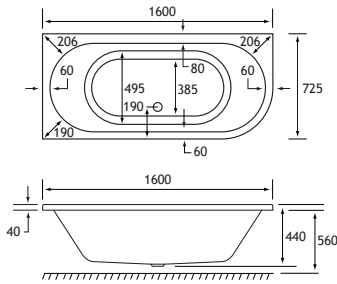

440 DEPTH

HEAD REST

ULTRA STRONG

DOUBLE ENDED Biscay

1600 x 725 DE LH

NEW BEAUFORTÉ PANELS

1600 x 725 x 440mm

188 Litres