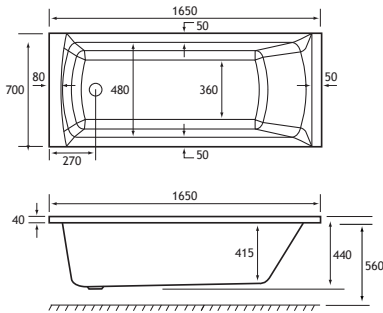

Rockall SINGLE ENDED

1650 x 700 SE

1650 x 700 x 440mm

229 Litres

DESCRIPTION	CODE	£ EX VAT	£ INC VAT
1650 x 700 Rockall - 5mm	42.0088	284.00	340.80
1650 x 700 Rockall - Beauforté	42.1088	521.00	625.20
PANELS			
1650 x 560 Front Panel	42.5015	114.00	136.80
700 x 560 End Panel	42.5024	69.00	82.80
1650 x 560 Front Panel - Beauforté	42.6015	192.00	230.40
700 x 560 End Panel - Beauforté	42.6024	114.00	136.80
1810 x 810 L Shape Flat Panel - Beauforté	42.6035	367.00	440.40

SHOWER

440 DEPTH

HEAD REST

ULTRA STRONG