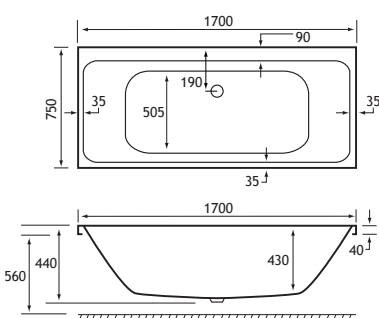

1700 x 750 DE

1700 x 750 x 440mm

248 Litres

DESCRIPTION	CODE	£ EX VAT	£ INC VAT
1700 x 750 Malin - 5mm	42.0072	390.00	468.00
1700 x 750 Malin - Beauforté	42.1072	675.00	810.00
PANELS			
1700 x 560 Front Panel	42.5013	114.00	136.80
750x560 End Panel	42.5023	69.00	82.80
1700 x 560 Front Panel - Beauforté	42.6013	192.00	230.40
750 x 560 End Panel - Beauforté	42.6023	114.00	136.80
1700 Adjustable Front Panel - Beauforté	42.6033	277.00	332.40
1810 x 810 L Shape Flat Panel - Beauforté	42.6035	367.00	440.40

HEAD REST

440 DEPTH

ULTRA STRONG