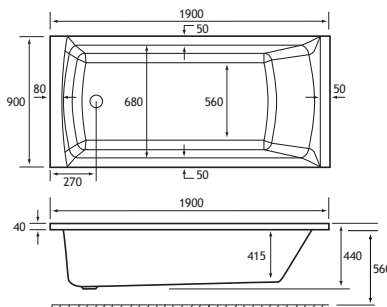

1900 x 900 SE

1900 x 900 x 440mm

374 Litres

DESCRIPTION	CODE	£ EX VAT	£ INC VAT
1900 x 900 SE Rockall - 5mm	42.0081	566.00	679.20
1900 x 900 SE Rockall - Beauforté	42.1081	930.00	1116.00
PANELS			
1900 x 560 Front Panel	42.5011	163.00	195.60
900x560 End Panel	42.5021	69.00	82.80
1900 x 560 Front Panel - Beauforté	42.6011	239.00	286.80
900 x 560 End Panel - Beauforté	42.6021	137.00	164.40

SHOWER

440 DEPTH

HEAD REST

ULTRA STRONG