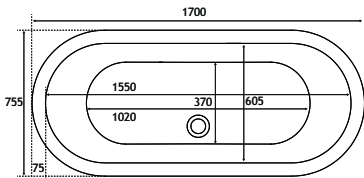

FREESTANDING Humber

1700 x 755 FS

1700 x 755 x 410mm

195 Litres

DESCRIPTION	CODE	£ EX VAT	£ INC VAT
1700 x 755 Humber - 4mm	42.0162	955.00	1146.00

About: Model comes complete with removeable side panel. Waste & overflow not included.

- 410 DEPTH
- HEAD REST
- 4MM BEAUFORT

1800 x 800 FS

1800 x 800 x 410mm

231 Litres

DESCRIPTION	CODE	£ EX VAT	£ INC VAT
1800 x 800 Humber - 4mm	42.0161	994.00	1192.80

About: Model comes complete with removeable side panel. Waste & overflow not included.

- 410 DEPTH
- HEAD REST
- 4MM BEAUFORT