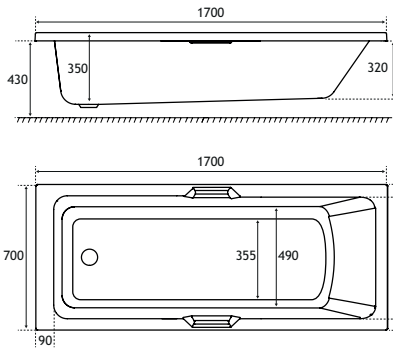

LOW LEVEL - TWIN GRIP, SINGLE ENDED Portland

1700 x 700 LL TG Grips Sold Separately

1700 x 700 x 350mm

170 Litres

DESCRIPTION	CODE	£ EX VAT	£ INC VAT
1700 x 700 LL TG Portland - 5mm	42.0191	312.00	374.40
1700 x 700 LL TG Portland - Beauforté	42.1191	559.00	670.80

PANELS

1700 x 430 Front Panel	42.5051	117.00	140.40
700 x 430 End Panel	42.5052	71.00	85.20
1700 x 430 Front Panel - Beauforté	42.6051	198.00	237.60
700 x 430 End Panel - Beauforté	42.6052	117.00	140.40