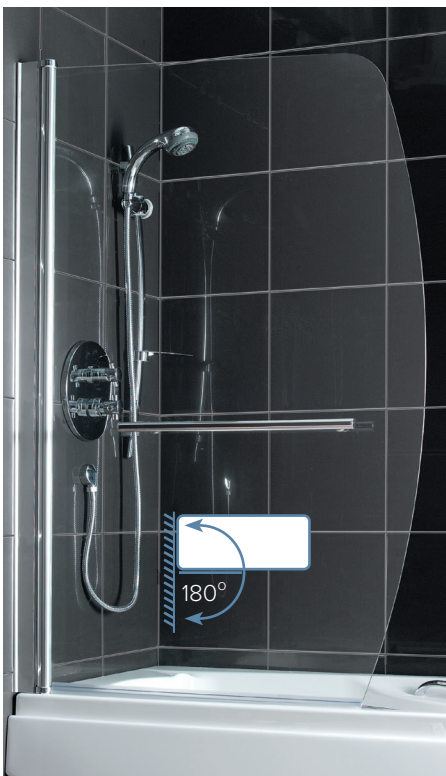

Description	Dimension width x height	Code	£ Ex VAT	£ Inc VAT
Sail shape screen with towel rail	895 x 1410mm	69.701	247.00	296.40

1. **FEATURES**
2. 5mm tempered glass