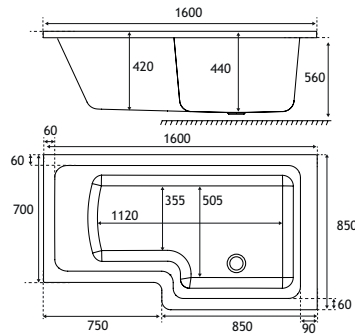

Portland L-SHAPE

NEW 1600 x 850 RH