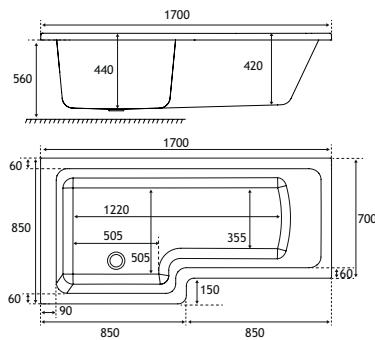

1700 x 850 LH

NEW BEAUFORTÉ PANELS