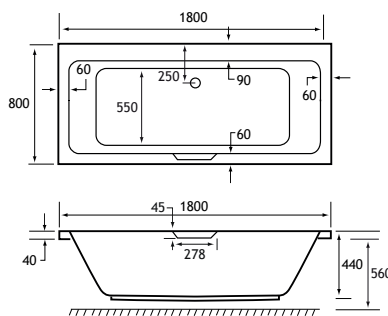

1800 x 800 DE SG Grip Sold Separately

1800 x 800 x 440mm **260 Litres**

DESCRIPTION	CODE	£ EX VAT	£ INC VAT
1800 x 800 DE SG Portland - 5mm	42.0041	434.00	520.80
1800 x 800 DE SG Portland - Beauforté	42.1041	739.00	886.80
PANELS			
1800 x 560 Front Panel	42.5012	127.00	152.40
800x560 End Panel	42.5022	69.00	82.80
1800 x 560 Front Panel - Beauforté	42.6012	203.00	243.60
800 x 560 End Panel - Beauforté	42.6022	124.00	148.80
1800 Adjustable Front Panel - Beauforté	42.6032	288.00	345.60
1810 x 810 L Shape Flat Panel - Beauforté	42.6035	367.00	440.40

Single Grips

DESCRIPTION	CODE	£ EX VAT	£ INC VAT
Chrome Grip (Single)	42.1001	20.00	24.00
Matt White Grip (Single)	42.1002	27.00	32.40
Matt Grey Grip (Single)	42.1003	27.00	32.40
Matt Black Grip (Single)	42.1004	27.00	32.40
Matt Cappuccino Grip (Single)	42.1005	27.00	32.40
Matt Anthracite Grip (Single)	42.1006	27.00	32.40

See page 96 for all Single Grip images & bath accessories.
All grips sold separately.