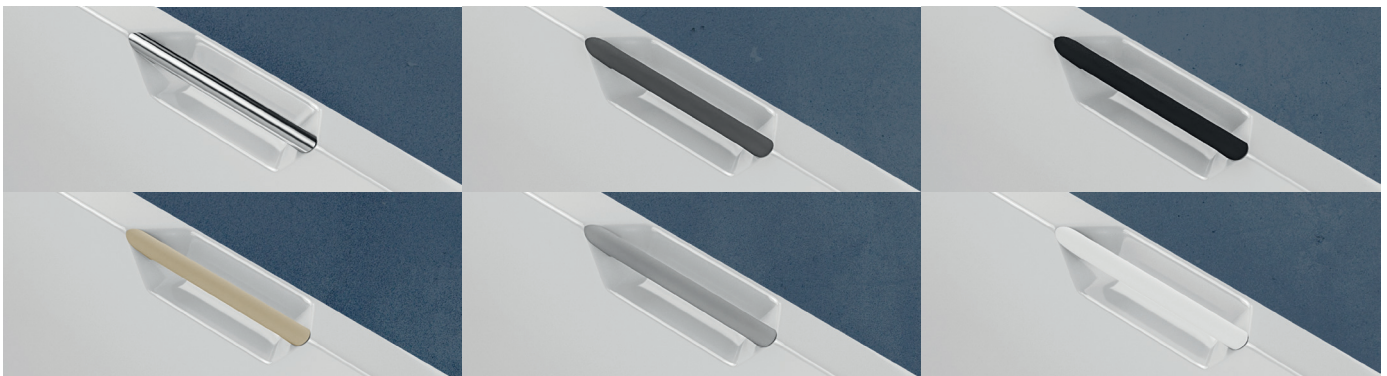

Twin Grips (Pair)

DESCRIPTION	CODE	£ EX VAT	£ INC VAT	DESCRIPTION	CODE	£ EX VAT	£ INC VAT
Chrome Grips (pair)	42.0001	39.00	46.80	Matt Black Grips (pair)	42.0004	51.00	61.20
Matt White Grips (pair)	42.0002	51.00	61.20	Matt Cappuccino Grips (pair)	42.0005	51.00	61.20
Matt Grey Grips (pair)	42.0003	51.00	61.20	Matt Anthracite Grips (pair)	42.0006	51.00	61.20