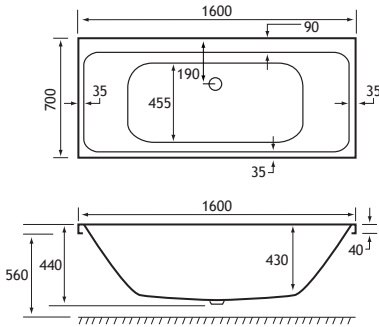

DOUBLE ENDED Malin

1600 x 700 DE

1600 x 700 x 440mm

210 Litres

DESCRIPTION	CODE	£ EX VAT	£ INC VAT
1600 x 700 Malin - 5mm	42.0075	322.00	386.40
1600 x 700 Malin - Beauforté	42.1075	577.00	692.40
PANELS			
1600 x 560 Front Panel	42.5016	114.00	136.80
700 x 560 End Panel	42.5024	69.00	82.80
1600 x 560 Front Panel - Beauforté	42.6016	192.00	230.40
700 x 560 End Panel - Beauforté	42.6024	114.00	136.80
1810 x 810 L Shape Flat Panel - Beauforté	42.6035	367.00	440.40

HEAD REST

440 DEPTH

ULTRA STRONG