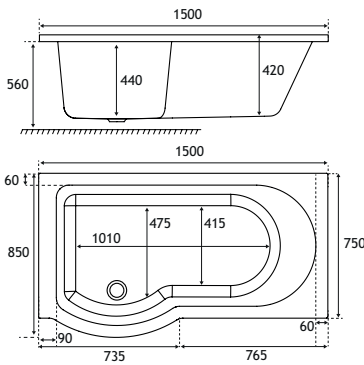

The Portland P-Shape is available in a wide range of bath sizes and in a choice of thickness - 5mm acrylic or ultra-strong Beauforté, which significantly extends the life of the bath.

PRODUCT FEATURES

- 8 models
- Each available in: 5mm Acrylic & Ultra Strong Beauforté
- Supplied without pre-drilled tap holes or waste fittings
- 440mm depth on all Portland SE models
- Wider curved space at one end for showering

Portland P-Shape LH shown with Helston bath filler 93.0011

P-SHAPE Portland

1500 x 850 LH

NEW BEAUFORTÉ PANELS

1500 x 850 x 750 x 440mm

196 Litres

DESCRIPTION	CODE	£ EX VAT	£ INC VAT
1500 x 850 LH Portland - 5mm	42.0187	475.00	570.00
1500 x 850 LH Portland - Beauforté	42.1187	785.00	942.00