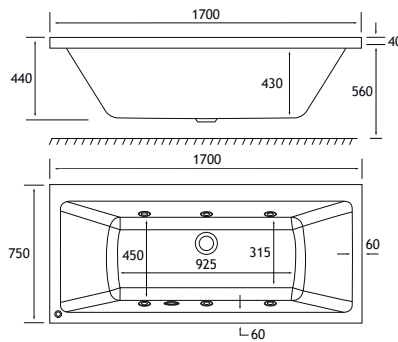

Warranty On All Systems

Stocked Whirlpools

PORTLAND Double Ended, 6 Jet Whirlpool

1700 x 750 DE 6 Jet

DESCRIPTION	CODE	£ EX VAT	£ INC VAT
1700 x 750 x 440mm			231 Litres
1700 x 750 Portland DE 6 Jet Whirlpool - Beauforté	42.2004	1578.00	1893.60
PANELS			
1700 x 560 Front Panel	42.5013	114.00	136.80
750 x 560 End Panel	42.5023	69.00	82.80
1700 x 560 Front Panel - Beauforté	42.6013	192.00	230.40
750 x 560 End Panel - Beauforté	42.6023	114.00	136.80
1810 x 810 L Shape Flat Panel - Beauforté	42.6035	367.00	440.40
1700 Adjustable Front Panel - Beauforté	42.6033	277.00	332.40