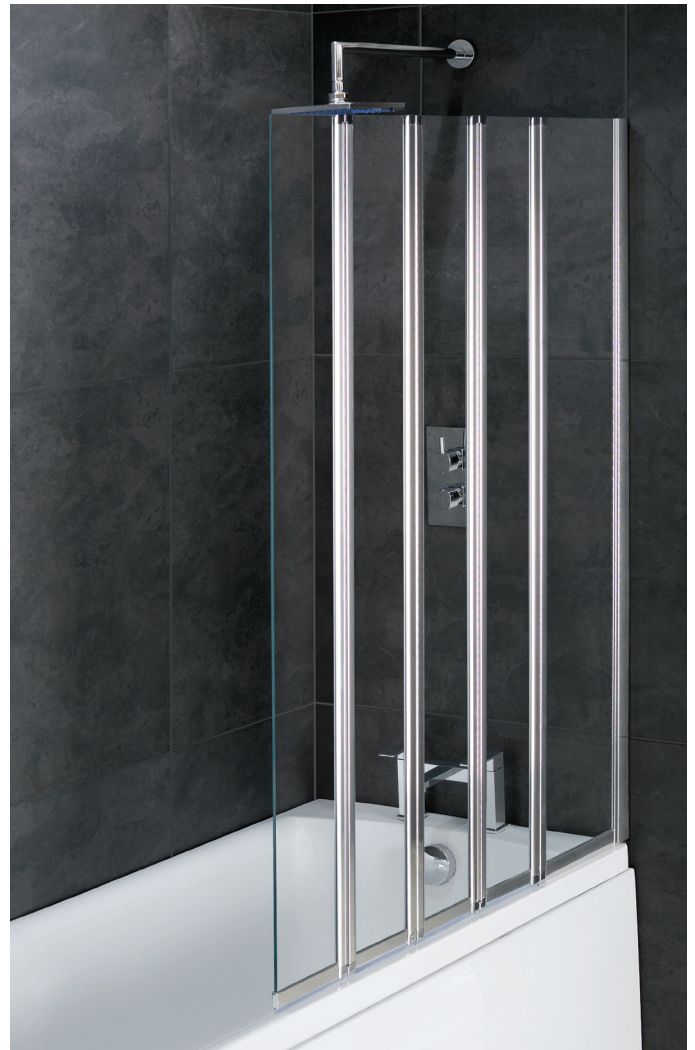

Bath Wastes

BATH WASTES

P97

Bath Shower Screens

BATH SCREENS

P100-107

Portland SINGLE ENDED

Situated in the mild depths of the English Channel, the Portland sea region is located along the Jurassic Coast, famous for its geology and striking landforms. Named after this area, the Portland bath is a stunning, minimalist bathing solution, available in both single and double ended variants, with or without grips. Featuring a modern angular design with straight sides and a sloping back, the Portland is surprisingly deep, providing a generous, warm, and relaxing bath.