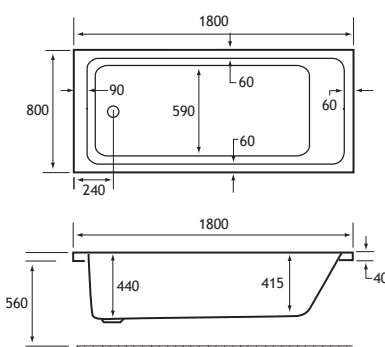

SHOWER

HEAD REST

440 DEPTH

ULTRA STRONG

* Panel requires cutting down

1800 x 800 SE

1800 x 800 x 440mm

283 Litres