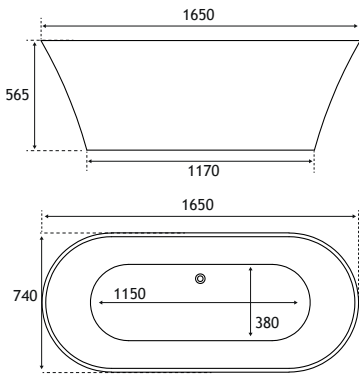

About: Model comes with bath waste & overflow.

 565 DEPTH

 HEAD REST

 BEAUFORT

Margravine FREESTANDING

PRODUCT FEATURES

- 2 models
- 2 colours:
Gloss White & Gloss Grey
- Double skinned 4mm acrylic
- Supplied with white waste fittings & overflow. Tap holes require drilling.
- 570 mm depth on all Margravine Freestanding baths
- 5 year warranty