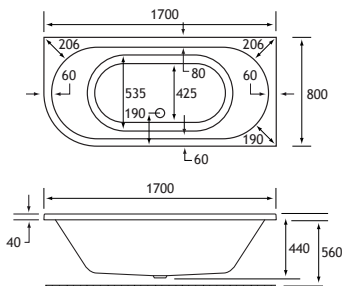

1700 x 800 DE RH

NEW BEAUFORTÉ PANELS

1700 x 800 x 440mm

219 Litres

DESCRIPTION	CODE	£ EX VAT	£ INC VAT
1700 x 800 DE RH Biscay - 5mm	42.0052	363.00	435.60
1700 x 800 DE RH Biscay - Beauforté	42.1052	637.00	764.40

PANELS

Biscay Panel 1700 x 800	42.5001	226.00	271.20
Biscay Panel 1700 x 800 - Beauforté	42.6001	385.00	462.00

440 DEPTH

HEAD REST

ULTRA STRONG