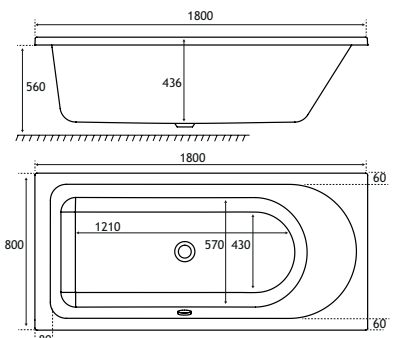

1800 x 800 SB LH

1800 x 800 x 440mm

268 Litres

DESCRIPTION	CODE	£ EX VAT	£ INC VAT
1800 x 800 Biscay SB LH - 5mm	42.0211	468.00	561.60
1800 x 800 Biscay SB LH - Beauforté	42.1211	786.00	943.20

PANELS

1800 x 560 Front Panel	42.5012	127.00	152.40
800 x 560 End Panel	42.5022	69.00	82.80
1800 x 560 Front Panel - Beauforté	42.6012	203.00	243.60
800 x 560 End Panel - Beauforté	42.6022	124.00	148.80
1810 x 810 L Shape Flat Panel - Beauforté	42.6035	367.00	440.40
1800 Adjustable Front Panel - Beauforté	42.6032	288.00	345.60

- SHOWER
- 440 DEPTH
- HEAD REST
- ULTRA STRONG