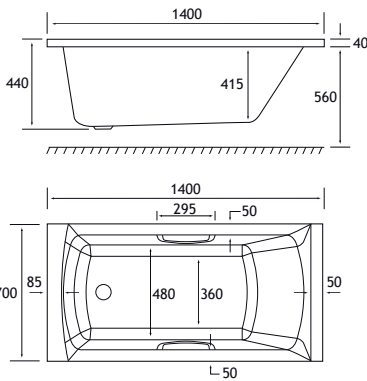

SINGLE ENDED, TWIN GRIP Rockall

1400 x 700 SE TG Grips Sold Separately Page 51

1400 x 700 x 440mm

180 Litres

DESCRIPTION	CODE	£ EX VAT	£ INC VAT
1400 x 700 TG Rockall - 5mm	42.0131	290.00	348.00
1400 x 700 TG Rockall - Beauforté	42.1131	530.00	636.00

PANELS

1500 x 560 Front Panel*	42.5017	114.00	136.80
700 x 560 End Panel	42.5024	69.00	82.80
1500 x 560 Front Panel - Beauforté*	42.6017	192.00	230.40
700 x 560 End Panel - Beauforté	42.6024	114.00	136.80
1810 x 810 L Shape Flat Panel - Beauforté	42.6035	367.00	440.40

*Panel requires cutting down.

SHOWER

440 DEPTH

HEAD REST

ULTRA STRONG