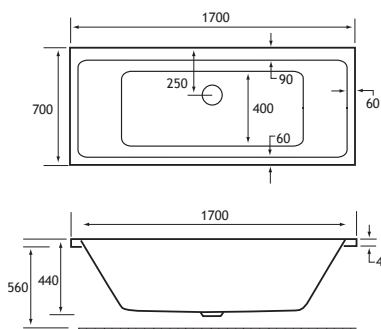

The Portland is available in a wide range of bath sizes and in a choice of thickness - 5mm acrylic or ultra-strong Beauforté, which significantly extends the life of the bath.

PRODUCT FEATURES

- 10 models
- Each available in: 5mm Acrylic & Ultra Strong Beauforté
- Supplied without pre-drilled tap holes or waste fittings
- 440mm depth on all Portland DE models
- Sloping back rest at both ends for lumbar support

Portland DE shown with Helston bath filler 93.0011

Adjustable bath panels on page 98 - 99

1700 x 700 DE

1700 x 700 x 440mm

210 Litres

DESCRIPTION	CODE	£ EX VAT	£ INC VAT
1700 x 700 DE Portland - 5mm	42.0035	300.00	360.00
1700 x 700 DE Portland - Beauforté	42.1035	544.00	652.80
PANELS			
1700 x 560 Front Panel	42.5013	114.00	136.80
700 x 560 End Panel	42.5024	69.00	82.80
1700 x 560 Front Panel - Beauforté	42.6013	192.00	230.40
700 x 560 End Panel - Beauforté	42.6024	114.00	136.80
1700 Adjustable Front Panel - Beauforté	42.6033	277.00	332.40
1810 x 810 L Shape Flat Panel - Beauforté	42.6035	367.00	440.40

 HEAD REST

 440 DEPTH

 ULTRA STRONG

DOUBLE ENDED Portland

1700 x 750 DE

1700 x 750 x 440mm

231 Litres

DESCRIPTION	CODE	£ EX VAT	£ INC VAT
1700 x 750 DE Portland - 5mm	42.0034	367.00	440.40
1700 x 750 DE Portland - Beauforté	42.1034	642.00	770.40
PANELS			
1700 x 560 Front Panel	42.5013	114.00	136.80
750x560 End Panel	42.5023	69.00	82.80
1700 x 560 Front Panel - Beauforté	42.6013	192.00	230.40
750 x 560 End Panel - Beauforté	42.6023	114.00	136.80
1700 Adjustable Front Panel - Beauforté	42.6033	277.00	332.40
1810 x 810 L Shape Flat Panel - Beauforté	42.6035	367.00	440.40