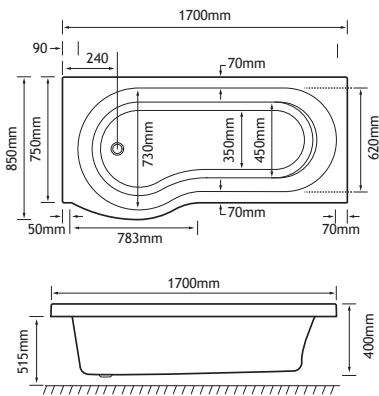

Shannon P-SHAPE

1700 x 850 LH

NEW BEAUFORTÉ PANELS

1700 x 850/750 x 400mm

220 Litres

DESCRIPTION	CODE	£ EX VAT	£ INC VAT
1700 x 850 P-Shape LH - 4mm	42.0105	393.00	471.60
1700 x 850 P-Shape LH - Beauforté	42.1105	692.00	830.40
PANELS			
1700 x 515 P-Shape Front Panel	42.5041	114.00	136.80
1700 x 515 P-Shape Front Panel - Beauforté	42.6041	343.00	411.60
P-Shape Universal End Panel	42.5043	64.00	76.80
P-Shape Universal End Panel - Beauforté	42.6043	123.00	147.60
BATH SCREENS			
C Shape Screen 6mm easy clean	69.0140	229.00	274.80
C Shape Screen 6mm easy clean with towel rail	69.0143	413.00	495.60