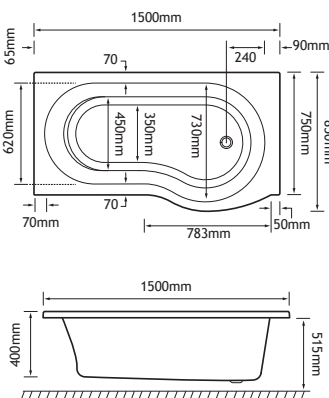

1500 x 850 RH

NEW BEAUFORTÉ PANELS

1500 x 850/750 x 400mm

179 Litres

DESCRIPTION	CODE	£ EX VAT	£ INC VAT
1500 x 850 P-Shape RH - 4mm	42.0108	393.00	471.60
1500 x 850 P-Shape RH - Beauforté	42.1108	692.00	830.40
PANELS			
1500 x 515 P-Shape Front Panel	42.5042	114.00	136.80
1500 x 515 P-Shape Front Panel - Beauforté	42.6042	343.00	411.60
P-Shape Universal End Panel	42.5043	64.00	76.80
P-Shape Universal End Panel - Beauforté	42.6043	123.00	147.60
BATH SCREENS			
C Shape Screen 6mm easy clean	69.0140	229.00	274.80
C Shape Screen 6mm easy clean with towel rail	69.0143	413.00	495.60

SHOWER

HEAD REST

400 DEPTH

ULTRA STRONG