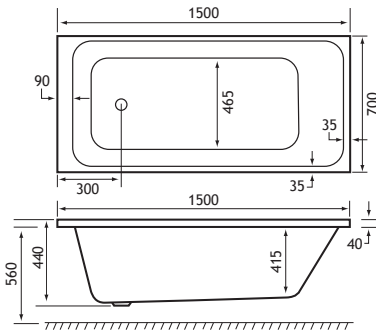

SINGLE ENDED Malin

1500 x 700 SE

1500 x 700 x 440mm

212 Litres

DESCRIPTION	CODE	£ EX VAT	£ INC VAT
1500 x 700 Malin - 5mm	42.0065	307.00	368.40
1500 x 700 Malin - Beauforté	42.1065	556.00	667.20
PANELS			
1500 x 560 Front Panel	42.5017	114.00	136.80
700 x 560 End Panel	42.5024	69.00	82.80
1500 x 560 Front Panel - Beauforté	42.6017	192.00	230.40
700 x 560 End Panel - Beauforté	42.6024	114.00	136.80
1500 Adjustable Front Panel - Beauforté	42.6034	277.00	332.40
1810 x 810 L Shape Flat Panel - Beauforté	42.6035	367.00	440.40

SHOWER

HEAD REST

440 DEPTH

ULTRA STRONG