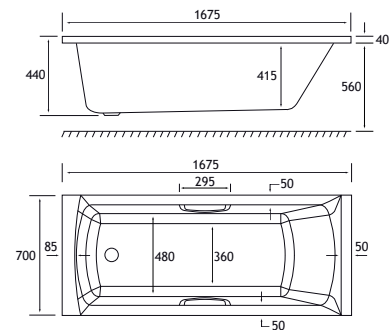

1675 x 700 [5'6"] SE TG Grips Sold Separately

1675 x 700 x 440mm **234 Litres**

DESCRIPTION	CODE	£ EX VAT	£ INC VAT
1675 x 700 TG Rockall - 5mm	42.0127	290.00	348.00
1675 x 700 TG Rockall - Beauforté	42.1127	530.00	636.00

PANELS			
1675 x 560 Front Panel	42.5014	114.00	136.80
700 x 560 End Panel	42.5024	69.00	82.80
1675 x 560 Front Panel - Beauforté	42.6014	192.00	230.40
700 x 560 End Panel - Beauforté	42.6024	114.00	136.80
1810 x 810 L Shape Flat Panel - Beauforté	42.6035	367.00	440.40

- SHOWER
- 440 DEPTH
- HEAD REST
- ULTRA STRONG

1700 x 700 SE TG Grips Sold Separately