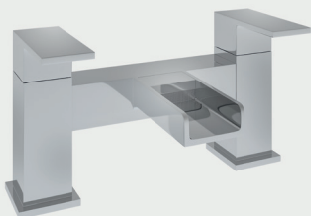

Abberton Bath Mixer + Kit: Handset, Bracket & Hose

Description	Code	£ Ex VAT	£ Inc VAT
Abberton BSM + Kit - Chrome	79.1037	162.00	194.40
Abberton BSM + Kit - Smooth Black	79.1038	176.00	211.20
Abberton BSM + Kit - Brushed Brass	79.1039	189.00	226.80

MP - 0.5 bar minimum

MP

NEW