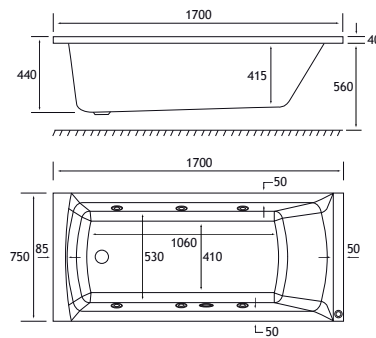

1700 x 750 SE 6 Jet

1700 x 750 x 440mm

258 Litres

DESCRIPTION	CODE	£ EX VAT	£ INC VAT
1700 x 750 Rockall SE 6 Jet Whirlpool - Beauforté	42.2006	1553.00	1863.60
PANELS			
1700 x 560 Front Panel	42.5013	114.00	136.80
750 x 560 End Panel	42.5023	69.00	82.80
1700 x 560 Front Panel - Beauforté	42.6013	192.00	230.40
750 x 560 End Panel - Beauforté	42.6023	114.00	136.80
1810 x 810 L Shape Flat Panel - Beauforté	42.6035	367.00	440.40
1700 Adjustable Front Panel - Beauforté	42.6033	277.00	332.40