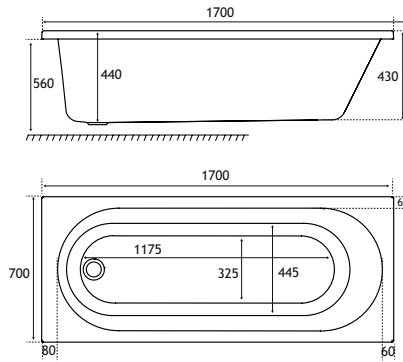

Bath Screens

Page 100-107

Biscay SE Straight Edge shown with Helston bath filler 93.0011

Adjustable bath panels on page 98-99

SINGLE ENDED, STRAIGHT EDGE Biscay

1700 x 700 SE

1700 x 700 x 440mm

222 Litres