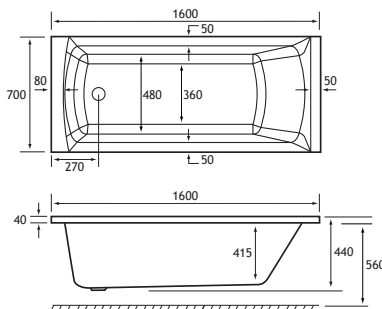

1600 x 700 SE

1600 x 700 x 440mm

213 Litres

DESCRIPTION	CODE	£ EX VAT	£ INC VAT
1600 x 700 Rockall - 5mm	42.0089	284.00	340.80
1600 x 700 Rockall - Beauforté	42.1089	521.00	625.20

PANELS

1600 x 560 Front Panel	42.5016	114.00	136.80
700 x 560 End Panel	42.5024	69.00	82.80
1600 x 560 Front Panel - Beauforté	42.6016	192.00	230.40
700 x 560 End Panel - Beauforté	42.6024	114.00	136.80
1810 x 810 L Shape Flat Panel - Beauforté	42.6035	367.00	440.40

- SHOWER
- 440 DEPTH
- HEAD REST
- ULTRA STRONG