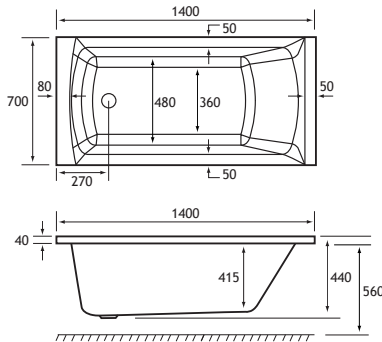

SINGLE ENDED Rockall

1400 x 700 SE

1400 x 700 x 440mm

180 Litres

DESCRIPTION	CODE	£ EX VAT	£ INC VAT
1400 x 700 Rockall - 5mm	42.0090	284.00	340.80
1400 x 700 Rockall - Beauforté	42.1090	521.00	625.20

PANELS

1500 x 560 Front Panel*	42.5017	114.00	136.80
700 x 560 End Panel	42.5024	69.00	82.80
1500 x 560 Front Panel - Beauforté*	42.6017	192.00	230.40
700 x 560 End Panel - Beauforté	42.6024	114.00	136.80
1810 x 810 L Shape Flat Panel - Beauforté	42.6035	367.00	440.40

*Panel requires cutting down.

- SHOWER
- 440 DEPTH
- HEAD REST
- ULTRA STRONG