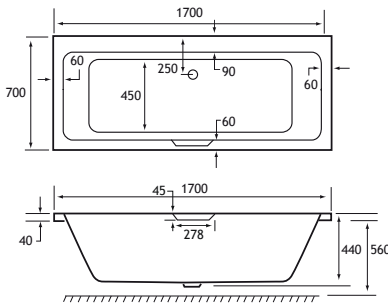

SHOWER

HEAD REST

440 DEPTH

ULTRA STRONG

* Panel requires cutting down

1800 x 800 SE

1800 x 800 x 440mm

283 Litres

The Portland is available in a wide range of bath sizes and in a choice of thickness - 5mm acrylic or ultra-strong Beauforté, which significantly extends the life of the bath.

PRODUCT FEATURES

- 6 models
- Each available in: 5mm Acrylic & Ultra Strong Beauforté
- Supplied without pre-drilled tap holes or waste fittings
- 440mm depth on all Portland SE models
- Single grips available in 6 colours ([Sold separately](#))

Portland SE TG shown. [Grips sold separately.](#) Adjustable bath panels on page 98-99

DOUBLE ENDED, SINGLE GRIP Portland

1700 x 700 DE SG Grip Sold Separately

1700 x 700 x 440mm **210 Litres**

DESCRIPTION	CODE	£ EX VAT	£ INC VAT
1700 x 700 DE SG Portland - 5mm	42.0043	300.00	360.00
1700 x 700 DE SG Portland - Beauforté	42.1043	544.00	652.80
PANELS			
1700 x 560 Front Panel	42.5013	114.00	136.80
700 x 560 End Panel	42.5024	69.00	82.80
1700 x 560 Front Panel - Beauforté	42.6013	192.00	230.40
700 x 560 End Panel - Beauforté	42.6024	114.00	136.80
1700 Adjustable Front Panel - Beauforté	42.6033	277.00	332.40
1810 x 810 L Shape Flat Panel - Beauforté	42.6035	367.00	440.40