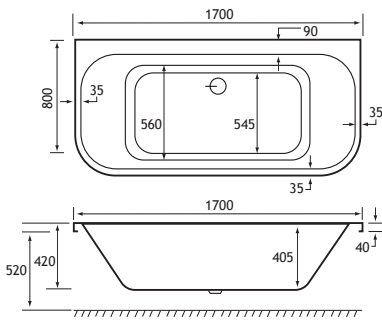

D-SHAPE BACK TO WALL Malin

NEW 1700 x 800 BTW