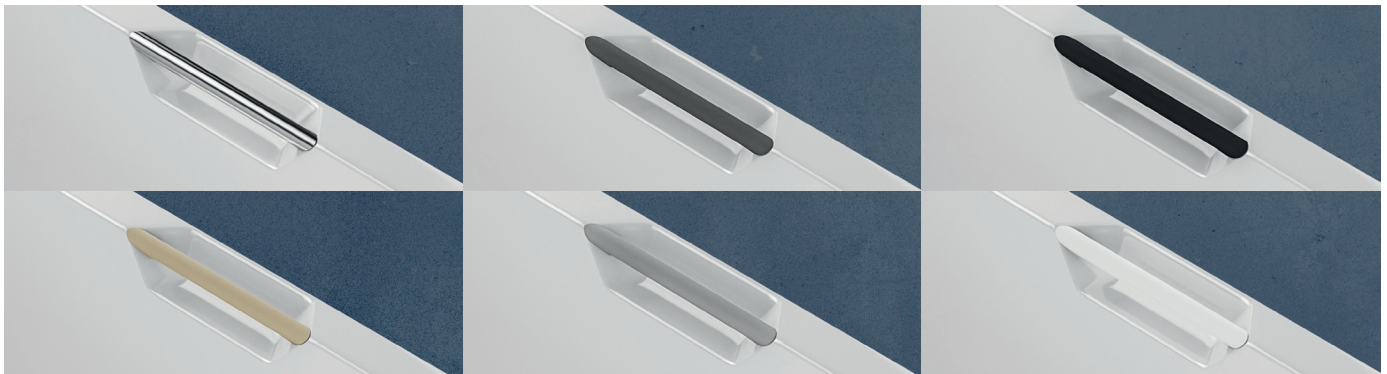

Twin Grips (Pair)

DESCRIPTION	CODE	£ EX VAT	£ INC VAT	DESCRIPTION	CODE	£ EX VAT	£ INC VAT
Chrome Grips (pair)	42.0001	39.00	46.80	Matt Black Grips (pair)	42.0004	51.00	61.20
Matt White Grips (pair)	42.0002	51.00	61.20	Matt Cappuccino Grips (pair)	42.0005	51.00	61.20
Matt Grey Grips (pair)	42.0003	51.00	61.20	Matt Anthracite Grips (pair)	42.0006	51.00	61.20