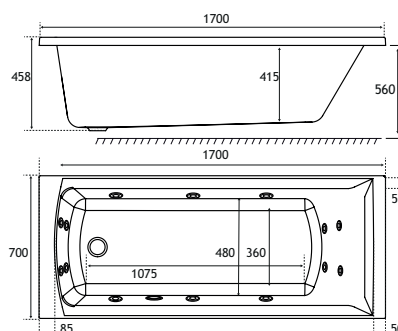

Warranty On All Systems

Stocked Whirlpools

ROCKALL Single Ended, 6 Jet Whirlpool

1700 x 700 SE 6 Jet

1700 x 700 x 440mm 238 Litres

DESCRIPTION	CODE	£ EX VAT	£ INC VAT
1700 x 700 Rockall SE 6 Jet Whirlpool - Beauforté	42.2005	1458.00	1749.60

PANELS

1700 x 560 Front Panel	42.5013	114.00	136.80
700 x 560 End Panel	42.5024	69.00	82.80
1700 x 560 Front Panel - Beauforté	42.6013	192.00	230.40
700 x 560 End Panel - Beauforté	42.6024	114.00	136.80
1810 x 810 L Shape Flat Panel - Beauforté	42.6035	367.00	440.40
1700 Adjustable Front Panel - Beauforté	42.6033	277.00	332.40

WHIRLPOOL

HEAD REST

440 DEPTH

ULTRA STRONG

ROCKALL Single Ended, 14 Jet Whirlpool

1700 x 700 SE 14 Jet

1700 x 700 x 440mm 238 Litres

DESCRIPTION	CODE	£ EX VAT	£ INC VAT
1700 x 700 Rockall 14 Jet Whirlpool - Beauforté	42.2013	1864.00	2236.80

PANELS

1700 x 560 Front Panel - 5mm	42.5013	114.00	136.80
700 x 560 End Panel - 5mm	42.5024	69.00	82.80
1700 x 560 Front Panel - Beauforté	42.6013	192.00	230.40
700 x 560 End Panel - Beauforté	42.6024	114.00	136.80
1810 x 810 L Shape Flat Panel - Beauforté	42.6035	367.00	440.40
1700 Adjustable Front Panel - Beauforté	42.6033	277.00	332.40

WHIRLPOOL

HEAD REST

440 DEPTH

ULTRA STRONG