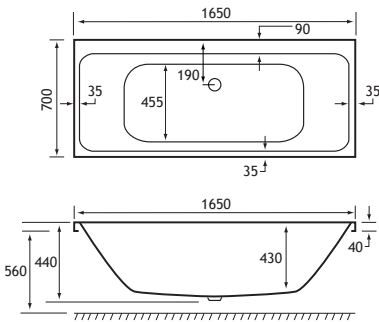

1650 x 700 DE

1650 x 700 x 440mm

219 Litres

DESCRIPTION	CODE	£ EX VAT	£ INC VAT
1650 x 700 Malin - 5mm	42.0074	322.00	386.40
1650 x 700 Malin - Beauforté	42.1074	577.00	692.40
PANELS			
1650 x 560 Front Panel	42.5015	114.00	136.80
700 x 560 End Panel	42.5024	69.00	82.80
1650 x 560 Front Panel - Beauforté	42.6015	192.00	230.40
700 x 560 End Panel - Beauforté	42.6024	114.00	136.80
1810 x 810 L Shape Flat Panel - Beauforté	42.6035	367.00	440.40

HEAD REST

440 DEPTH

ULTRA STRONG