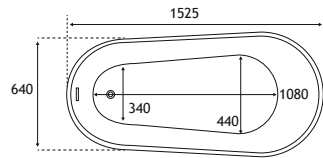

1700 x 640 FS

1700 x 640 x 590mm

230 Litres

DESCRIPTION	CODE	£ EX VAT	£ INC VAT
1700 x 640 Wickham Freestanding Bath - Gloss White	33.0010	1018.00	1221.60

About: Model comes with bath waste & overflow.

410 DEPTH

HEAD REST

4MM BEAUFORT