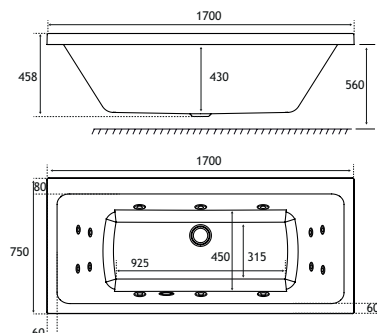

1700 x 750 DE 14 Jet

DESCRIPTION	CODE	£ EX VAT	£ INC VAT
1700 x 750 x 440mm			231 Litres
1700 x 750 Portland DE 14 Jet Whirlpool - Beauforté	42.2016	1990.00	2388.00
PANELS			
1700 x 560 Front Panel	42.5013	114.00	136.80
750 x 560 End Panel	42.5023	69.00	82.80
1700 x 560 Front Panel - Beauforté	42.6013	192.00	230.40
750 x 560 End Panel - Beauforté	42.6023	114.00	136.80
1810 x 810 L Shape Flat Panel - Beauforté	42.6035	367.00	440.40
1700 Adjustable Front Panel - Beauforté	42.6033	277.00	332.40