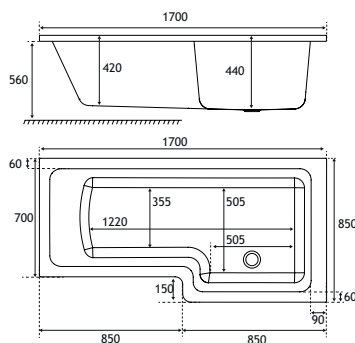

1700 x 850 RH

NEW BEAUFORTÉ PANELS