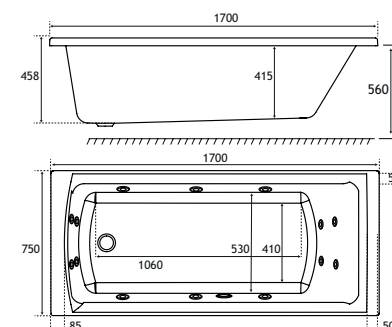

1700 x 750 SE 14 Jet

1700 x 750 x 440mm

268 Litres

DESCRIPTION	CODE	£ EX VAT	£ INC VAT
1700 x 750 Rockall 14 Jet Whirlpool - Beauforté	42.2012	1966.00	2359.20
PANELS			
1700 x 560 Front Panel - 5mm	42.5013	114.00	136.80
750 x 560 End Panel - 5mm	42.5023	69.00	82.80
1700 x 560 Front Panel - Beauforté	42.6013	192.00	230.40
750 x 560 End Panel - Beauforté	42.6023	114.00	136.80
1810 x 810 L Shape Flat Panel - Beauforté	42.6035	367.00	440.40
1700 Adjustable Front Panel - Beauforté	42.6033	277.00	332.40