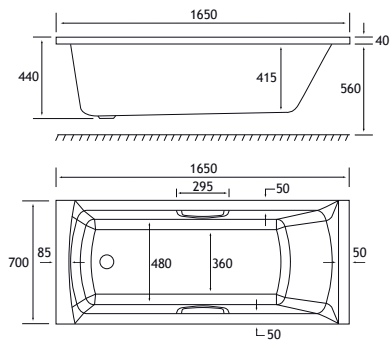

Rockall SINGLE ENDED, TWIN GRIP

1650 x 700 SE TG Grips Sold Separately

1650 x 700 x 440mm **229 Litres**

DESCRIPTION	CODE	£ EX VAT	£ INC VAT
1650 x 700 TG Rockall - 5mm	42.0128	290.00	348.00
1650 x 700 TG Rockall - Beauforté	42.1128	530.00	636.00

PANELS			
1650 x 560 Front Panel	42.5015	114.00	136.80
700 x 560 End Panel	42.5024	69.00	82.80
1650 x 560 Front Panel - Beauforté	42.6015	192.00	230.40
700 x 560 End Panel - Beauforté	42.6024	114.00	136.80
1810 x 810 L Shape Flat Panel - Beauforté	42.6035	367.00	440.40

- SHOWER
- 440 DEPTH
- HEAD REST
- ULTRA STRONG