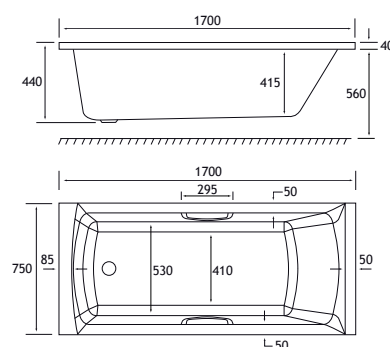

1700 x 750 SE TG Grips Sold Separately

1700 x 750 x 440mm **268 Litres**

DESCRIPTION	CODE	£ EX VAT	£ INC VAT
1700 x 750 TG Rockall - 5mm	42.0124	359.00	430.80
1700 x 750 TG Rockall - Beauforte	42.1124	630.00	756.00

PANELS			
1700 x 560 Front Panel	42.5013	114.00	136.80
750x560 End Panel	42.5023	69.00	82.80
1700 x 560 Front Panel - Beauforté	42.6013	192.00	230.40
750 x 560 End Panel - Beauforté	42.6023	114.00	136.80
1700 Adjustable Front Panel - Beauforté	42.6033	277.00	332.40
1810 x 810 L Shape Flat Panel - Beauforté	42.6035	367.00	440.40

- SHOWER
- 440 DEPTH
- HEAD REST
- ULTRA STRONG