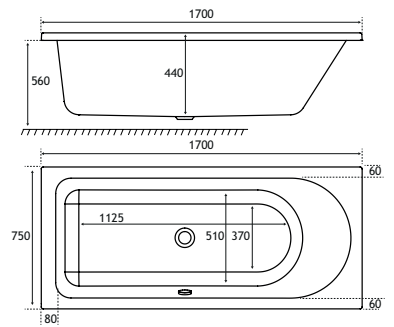

1700 x 750 SB LH

1700 x 750 x 440mm

234 Litres

DESCRIPTION	CODE	£ EX VAT	£ INC VAT
1700 x 750 Biscay SB LH - 5mm	42.0213	393.00	471.60
1700 x 750 Biscay SB LH - Beauforté	42.1213	680.00	816.00

PANELS

1700 x 560 Front Panel	42.5013	114.00	136.80
750 x 560 End Panel	42.5023	69.00	82.80
1700 x 560 Front Panel - Beauforté	42.6013	192.00	230.40
750 x 560 End Panel - Beauforté	42.6023	114.00	136.80
1810 x 810 L Shape Flat Panel - Beauforté	42.6035	367.00	440.40
1700 Adjustable Front Panel - Beauforté	42.6033	277.00	332.40

- SHOWER
- 440 DEPTH
- HEAD REST
- ULTRA STRONG