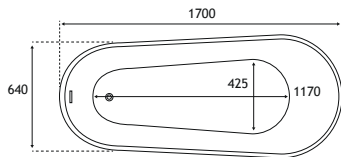

FREESTANDING Wickham

1525 x 640 FS

1525 x 640 x 590mm

202 Litres

DESCRIPTION	CODE	£ EX VAT	£ INC VAT
1525 x 640 Wickham Freestanding Bath - Gloss White	33.0011	988.00	1185.60

About: Model comes with bath waste & overflow.

410 DEPTH

HEAD REST

4MM BEAUFORT

1700 x 640 FS

1700 x 640 x 590mm

230 Litres

DESCRIPTION	CODE	£ EX VAT	£ INC VAT
1700 x 640 Wickham Freestanding Bath - Gloss White	33.0010	1018.00	1221.60

About: Model comes with bath waste & overflow.

410 DEPTH

HEAD REST

4MM BEAUFORT