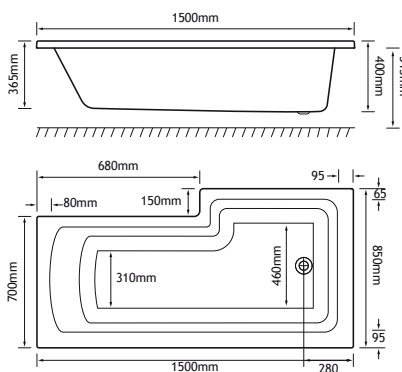

1500 x 850 LH

NEW BEAUFORTÉ PANELS

1500 x 850/700 x 400mm

194 Litres

DESCRIPTION	CODE	£ EX VAT	£ INC VAT
1500 x 850 L-Shape LH - 4mm	42.0103	393.00	471.60
1500 x 850 L-Shape LH - Beauforté	42.1103	692.00	830.40

PANELS

1500 x 515 L-Shape Front Panel	42.5032	114.00	136.80
1500 x 515 L-Shape Front Panel - Beauforté	42.6045	350.00	420.00
L-Shape Universal End Panel	42.5033	64.00	76.80
L-Shape Universal End Panel - Beauforté	42.6046	123.00	147.60

BATH SCREENS

Beaufort Screen 1400mm	58.4000	335.00	402.00
Beaufort Screen 1400mm with Towel Rail	69.0141	450.00	540.00

SHOWER

HEAD REST

400 DEPTH

ULTRA STRONG