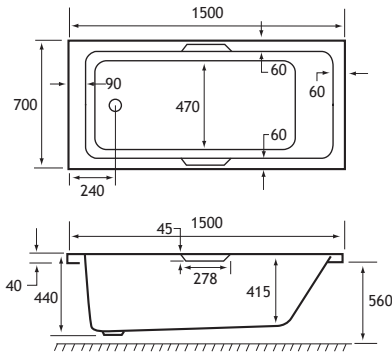

SHOWER

HEAD REST

440 DEPTH

ULTRA STRONG

1600 x 700 SE

1600 x 700 x 440mm

209 Litres

DESCRIPTION	CODE	£ EX VAT	£ INC VAT
1600 x 700 Portland - 5mm	42.0018	284.00	340.80
1600 x 700 Portland - Beauforté	42.1018	521.00	625.20
PANELS			
1600 x 560 Front Panel	42.5016	114.00	136.80
700 x 560 End Panel	42.5024	69.00	82.80
1600 x 560 Front Panel - Beauforté	42.6016	192.00	230.40
700 x 560 End Panel - Beauforté	42.6024	114.00	136.80
1810 x 810 L Shape Flat Panel - Beauforté	42.6035	367.00	440.40

The Portland is available in a wide range of bath sizes and in a choice of thickness - 5mm acrylic or ultra-strong Beauforté, which significantly extends the life of the bath.

PRODUCT FEATURES

- 16 models
- Each available in: 5mm Acrylic & Ultra Strong Beauforté
- Supplied without pre-drilled tap holes or waste fittings
- 440mm depth on all Portland SE models
- Twin grips available in 6 colours (**Sold separately**)

Bath Screens

Page 100-107

Portland SE TG shown. Grips sold separately.

Adjustable bath panels on page 98-99

SINGLE ENDED, TWIN GRIP Portland

1500 x 700 SE TG Grips Sold Separately - Page 21

1500 x 700 x 440mm **200 Litres**