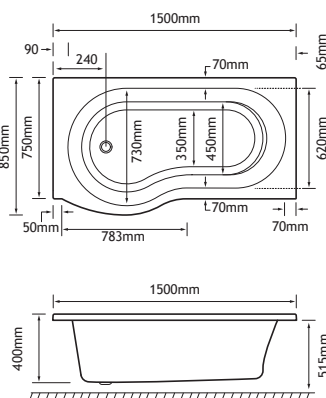

1500 x 850 LH

NEW BEAUFORTÉ PANELS

1500 x 850/750 x 400mm

179 Litres

DESCRIPTION	CODE	£ EX VAT	£ INC VAT
1500 x 850 P-Shape LH - 4mm	42.0107	393.00	471.60
1500 x 850 P-Shape LH - Beauforté	42.1107	692.00	830.40
PANELS			
1500 x 515 P-Shape Front Panel	42.5042	114.00	136.80
1500 x 515 P-Shape Front Panel - Beauforté	42.6042	343.00	411.60
P-Shape Universal End Panel	42.5043	64.00	76.80
P-Shape Universal End Panel - Beauforté	42.6043	123.00	147.60
BATH SCREENS			
C Shape Screen 6mm easy clean	69.0140	229.00	274.80
C Shape Screen 6mm easy clean with towel rail	69.0143	413.00	495.60

SHOWER

HEAD REST

400 DEPTH

ULTRA STRONG