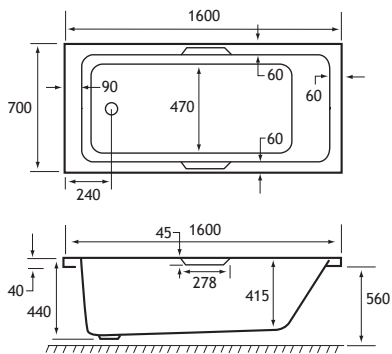

1600 x 700 SE TG Grips Sold Separately - Page 21

1600 x 700 x 440mm **209 Litres**

DESCRIPTION	CODE	£ EX VAT	£ INC VAT
1600 x 700 TG Portland - 5mm	42.0027	289.00	346.80
1600 x 700 TG Portland - Beauforté	42.1027	528.00	633.60

PANELS

1600 x 560 Front Panel	42.5016	114.00	136.80
700 x 560 End Panel	42.5024	69.00	82.80
1600 x 560 Front Panel - Beauforté	42.6016	192.00	230.40
700 x 560 End Panel - Beauforté	42.6024	114.00	136.80
1810 x 810 L Shape Flat Panel - Beauforté	42.6035	367.00	440.40