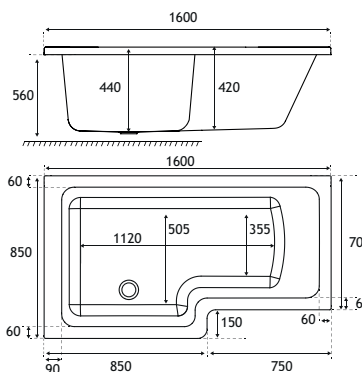

1500 x 850 RH

NEW BEAUFORTÉ PANELS

1500 x 850 x 700 x 440mm

224 Litres

DESCRIPTION	CODE	£ EX VAT	£ INC VAT
1500 x 850 RH Portland - 5mm	42.0184	475.00	570.00
1500 x 850 RH Portland - Beauforté	42.1184	785.00	942.00
PANELS			
1500 x 560 L-Shape Front Panel	42.5062	124.00	148.80
1500 x 560 L-Shape Front Panel - Beauforté	42.6062	350.00	420.00
L-Shape Universal End Panel	42.5063	70.00	84.00
L-Shape Universal End Panel - Beauforté	42.6063	123.00	147.60
BATH SCREENS			
Beaufort Screen 1400mm	58.4000	335.00	402.00
Beaufort Screen 1400mm with Towel Rail	69.0141	450.00	540.00

NEW

1600 x 850 LH

NEW BEAUFORTÉ PANELS

1600 x 850 x 700 x 440mm

249 Litres

DESCRIPTION	CODE	£ EX VAT	£ INC VAT
1600 x 850 LH Portland - 5mm	42.0231	475.00	570.00
1600 x 850 LH Portland - Beauforté	42.1231	785.00	942.00
PANELS			
1600 x 560 L-Shape Front Panel	42.5067	121.00	145.20
1600 x 560 L-Shape Front Panel - Beauforté	42.6067	350.00	420.00
L-Shape Universal End Panel	42.5063	70.00	84.00
L-Shape Universal End Panel - Beauforté	42.6063	123.00	147.60
BATH SCREENS			
Beaufort Screen 1400mm	58.4000	335.00	402.00
Beaufort Screen 1400mm with Towel Rail	69.0141	450.00	540.00