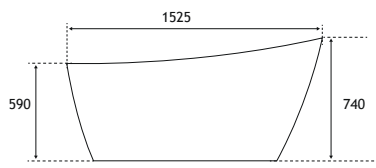

FREESTANDING Wickham

1525 x 640 FS

1525 x 640 x 590mm

202 Litres

DESCRIPTION	CODE	£ EX VAT	£ INC VAT
1525 x 640 Wickham Freestanding Bath - Gloss White	33.0011	988.00	1185.60

About: Model comes with bath waste & overflow.

410 DEPTH

HEAD REST

4MM BEAUFORT