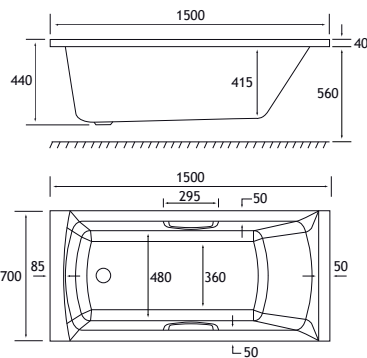

*Panel requires cutting down.

SHOWER

440 DEPTH

HEAD REST

ULTRA STRONG

1500 x 700 SE TG Grips Sold Separately Page 51

1500 x 700 x 440mm

191 Litres