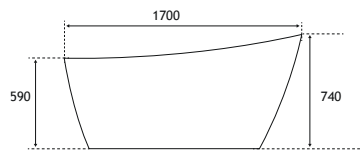

1700 x 640 FS

1700 x 640 x 590mm

230 Litres

DESCRIPTION	CODE	£ EX VAT	£ INC VAT
1700 x 640 Wickham Freestanding Bath - Gloss White	33.0010	1018.00	1221.60

About: Model comes with bath waste & overflow.

410 DEPTH

HEAD REST

4MM BEAUFORT