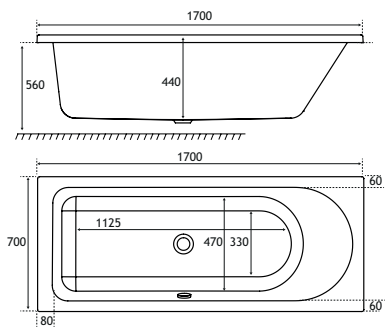

SHOWER

440 DEPTH

HEAD REST

ULTRA STRONG

Biscay Shower Bath RH shown.

Biscay SHOWER BATH

1700 x 750 SB RH

1700 x 750 x 440mm