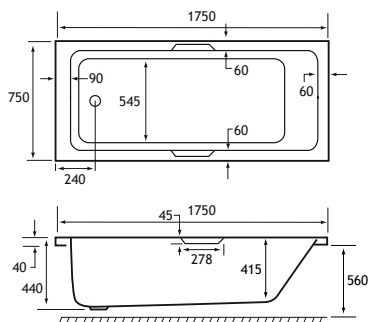

NEW 1750 x 750 SE TG Grips Sold Separately