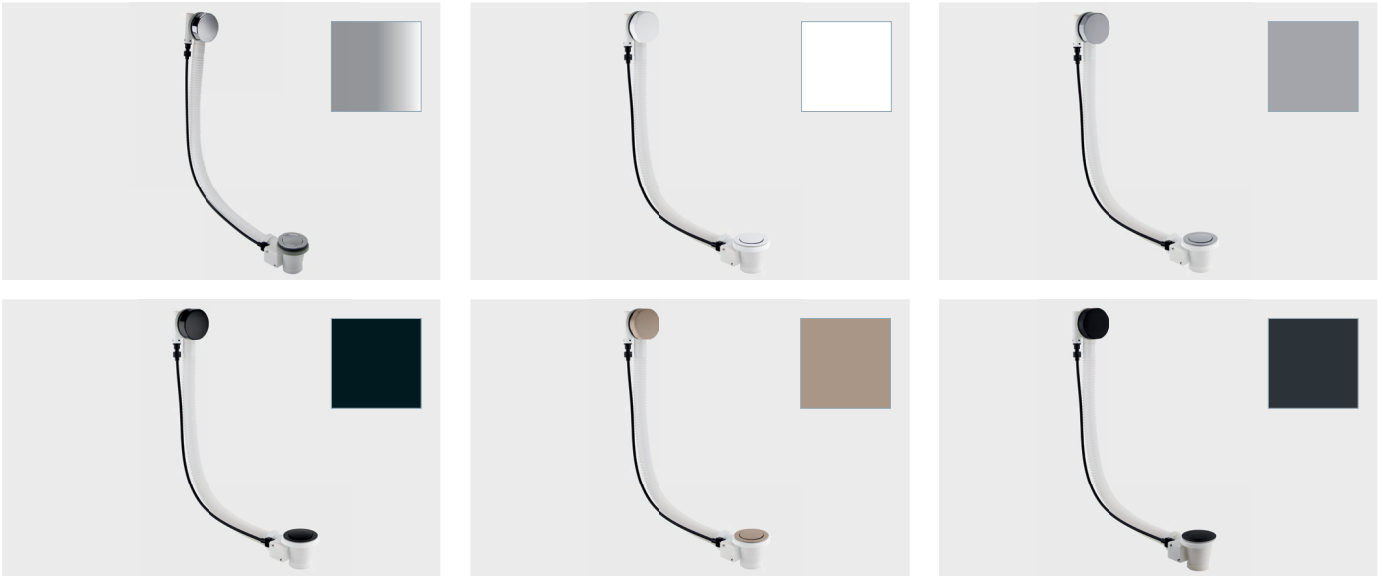

Bath Wastes

BATH WASTES

P97

Bath Shower Screens

BATH SCREENS

P100-107

Portland SINGLE ENDED

Situated in the mild depths of the English Channel, the Portland sea region is located along the Jurassic Coast, famous for its geology and striking landforms. Named after this area, the Portland bath is a stunning, minimalist bathing solution, available in both single and double ended variants, with or without grips. Featuring a modern angular design with straight sides and a sloping back, the Portland is surprisingly deep, providing a generous, warm, and relaxing bath.