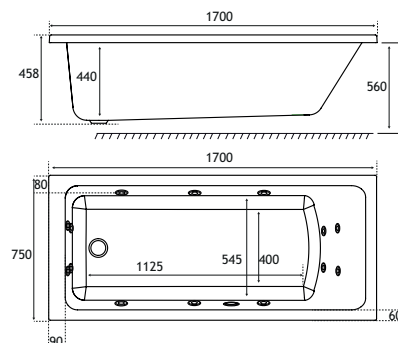

1700 x 750 SE 14 Jet

DESCRIPTION	CODE	£ EX VAT	£ INC VAT
1700 x 750 x 440mm 248 Litres			
1700 x 750 Portland SE 14 Jet Whirlpool - Beauforté	42.2017	1966.00	2359.20
PANELS			
1700 x 560 Front Panel	42.5013	114.00	136.80
750 x 560 End Panel	42.5023	69.00	82.80
1700 x 560 Front Panel - Beauforté	42.6013	192.00	230.40
750 x 560 End Panel - Beauforté	42.6023	114.00	136.80
1810 x 810 L Shape Flat Panel - Beauforté	42.6035	367.00	440.40
1700 Adjustable Front Panel - Beauforté	42.6033	277.00	332.40