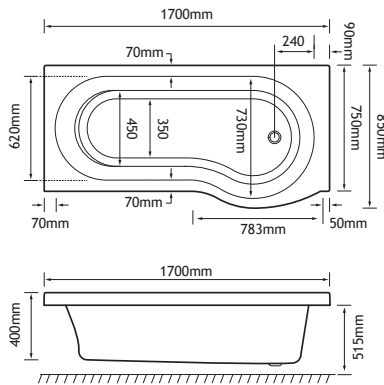

1700 x 850 RH

NEW BEAUFORTÉ PANELS

1700 x 850/750 x 400mm

220 Litres

DESCRIPTION	CODE	£ EX VAT	£ INC VAT
1700 x 850 P-Shape RH - 4mm	42.0106	393.00	471.60
1700 x 850 P-Shape RH - Beauforté	42.1106	692.00	830.40
PANELS			
1700 x 515 P-Shape Front Panel	42.5041	114.00	136.80
1700 x 515 P-Shape Front Panel - Beauforté	42.6041	343.00	411.60
P-Shape Universal End Panel	42.5043	64.00	76.80
P-Shape Universal End Panel - Beauforté	42.6043	123.00	147.60
BATH SCREENS			
C Shape Screen 6mm easy clean	69.0140	229.00	274.80
C Shape Screen 6mm easy clean with towel rail	69.0143	413.00	495.60

- SHOWER
- HEAD REST
- 400 DEPTH
- ULTRA STRONG