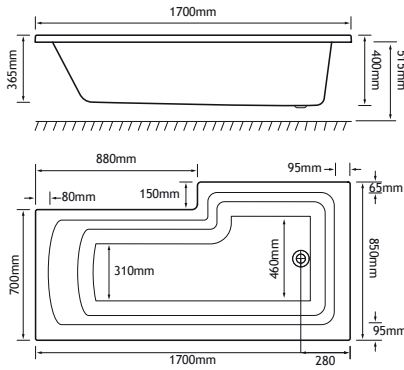

Page 100 - 107

Shannon L-Shape RH shown.

Shannon L-SHAPE

1700 x 850 LH

NEW BEAUFORTÉ PANELS

1700 x 850/700 x 400mm

221 Litres

DESCRIPTION	CODE	£ EX VAT	£ INC VAT
1700 x 850 L-Shape LH - 4mm	42.0101	393.00	471.60
1700 x 850 L-Shape LH - Beauforté	42.1101	692.00	830.40
PANELS			
1700 x 515 L-Shape Front Panel	42.5031	114.00	136.80
1700 x 515 L-Shape Front Panel - Beauforté	42.6044	350.00	420.00
L-Shape Universal End Panel	42.5033	64.00	76.80
L-Shape Universal End Panel - Beauforté	42.6046	123.00	147.60
BATH SCREENS			
Beaufort Screen 1400mm	58.4000	335.00	402.00
Beaufort Screen 1400mm with Towel Rail	69.0141	450.00	540.00