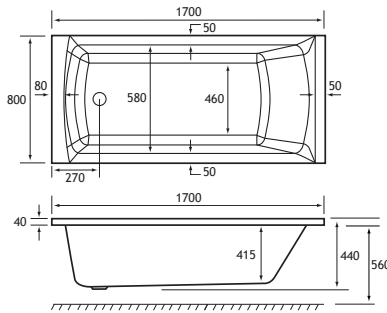

SINGLE ENDED Rockall

1700 x 800 SE

1700 x 800 x 440mm

264 Litres

DESCRIPTION	CODE	£ EX VAT	£ INC VAT
1700 x 800 Rockall - 5mm	42.0083	387.00	464.40
1700 x 800 Rockall - Beauforté	42.1083	671.00	805.20
PANELS			
1700 x 560 Front Panel	42.5013	114.00	136.80
800x560 End Panel	42.5022	69.00	82.80
1700 x 560 Front Panel - Beauforté	42.6013	192.00	230.40
800 x 560 End Panel - Beauforté	42.6022	124.00	148.80
1700 Adjustable Front Panel - Beauforté	42.6033	277.00	332.40
1810 x 810 L Shape Flat Panel - Beauforté	42.6035	367.00	440.40

SHOWER

440 DEPTH

HEAD REST

ULTRA STRONG