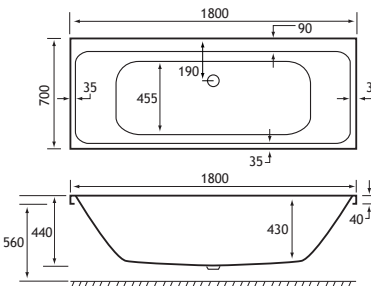

1800 x 700 DE

1800 x 700 x 440mm

238 Litres

DESCRIPTION	CODE	£ EX VAT	£ INC VAT
1800 x 700 Malin - 5mm	42.0071	431.00	517.20
1800 x 700 Malin - Beauforté	42.1071	735.00	882.00
PANELS			
1800 x 560 Front Panel	42.5012	127.00	152.40
700 x 560 End Panel	42.5024	69.00	82.80
1800 x 560 Front Panel - Beauforté	42.6012	203.00	243.60
700 x 560 End Panel - Beauforté	42.6024	114.00	136.80
1800 Adjustable Front Panel - Beauforté	42.6032	288.00	345.60
1810 x 810 L Shape Flat Panel - Beauforté	42.6035	367.00	440.40

HEAD REST

440 DEPTH

ULTRA STRONG

Complete the LOOK

The ultra modern design of the Malin Double Ended Bath allows you to match similar thin edged sleek bathroom products really easily. Create that fresh and contemporary bathroom feel by completing the look.