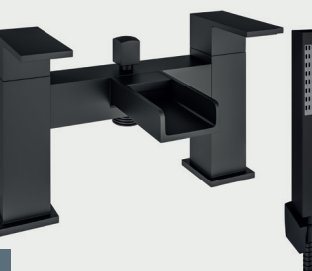

79.1037

MP

NEW