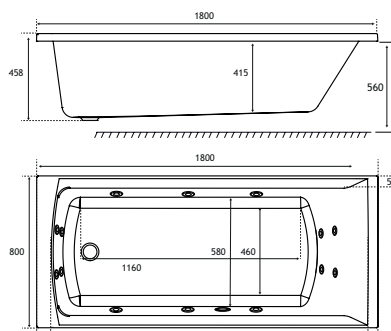

1800 x 800 SE 14 Jet

1800 x 800 x 440mm

284 Litres

DESCRIPTION	CODE	£ EX VAT	£ INC VAT
1800 x 800 SE Rockall 14 jet Whirlpool - Beauforté	42.2011	2068.00	2481.60
PANELS			
1800 x 560 Front Panel-5mm	42.5012	127.00	152.40
800x560 End Panel-5mm	42.5022	69.00	82.80
1800 x 560 Front Panel-Beauforte	42.6012	203.00	243.60
800 x 560 End Panel-Beauforte	42.6022	124.00	148.80
1810 x 810 L Shape Flat Panel - Beauforté	42.6035	367.00	440.40
1800 Adjustable Front Panel - Beauforté	42.6032	288.00	345.60