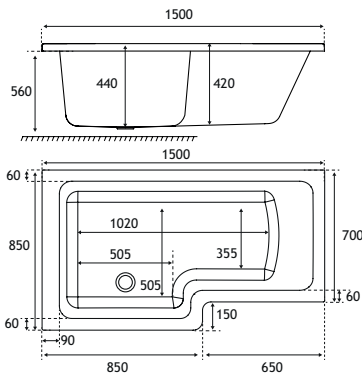

L-SHAPE Portland

1500 x 850 LH

NEW BEAUFORTÉ PANELS

1500 x 850 x 700 x 440mm

224 Litres

DESCRIPTION	CODE	£ EX VAT	£ INC VAT
1500 x 850 LH Portland - 5mm	42.0183	475.00	570.00
1500 x 850 LH Portland - Beauforté	42.1183	785.00	942.00
PANELS			
1500 x 560 L-Shape Front Panel	42.5062	124.00	148.80
1500 x 560 L-Shape Front Panel - Beauforté	42.6062	350.00	420.00
L-Shape Universal End Panel	42.5063	70.00	84.00
L-Shape Universal End Panel - Beauforté	42.6063	123.00	147.60
BATH SCREENS			
Beaufort Screen 1400mm	58.4000	335.00	402.00
Beaufort Screen 1400mm with Towel Rail	69.0141	450.00	540.00