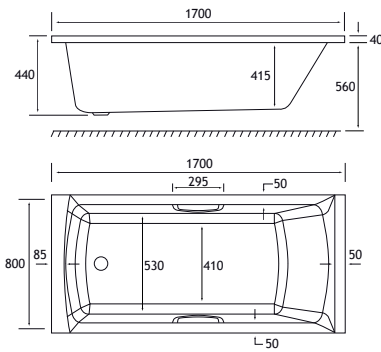

SINGLE ENDED, TWIN GRIP Rockall

1700 x 800 SE TG Grips Sold Separately