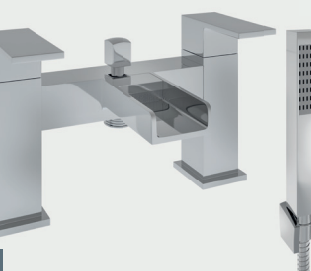

79.1043

MP

NEW