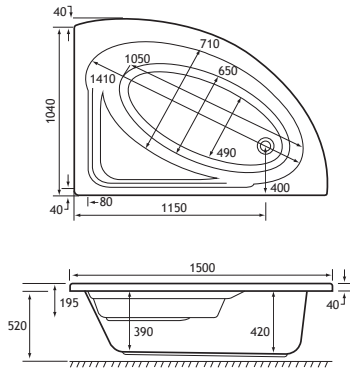

OFFSET CORNER Lundy

1500 x 1040 LH NEW

1500 x 1040 x 420mm

216 Litres

DESCRIPTION	CODE	£ EX VAT	£ INC VAT
1500 x 1040 Lundy Offset Corner LH - 5mm	42.0221	533.00	639.60
1500 x 1040 Lundy Offset Corner LH - Beauforté	42.1221	864.00	1036.80
PANELS			
Lundy Offset Corner Bath Panel - 5mm	42.5081	123.00	147.60
Lundy Offset Corner Bath Panel - Beauforté	42.6081	343.00	411.60