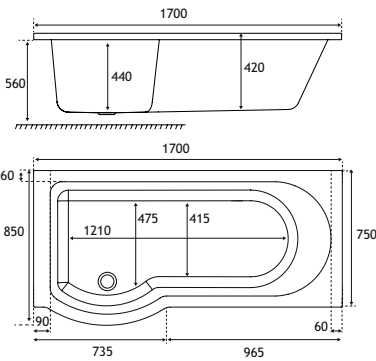

1700 x 850 LH

NEW BEAUFORTÉ PANELS