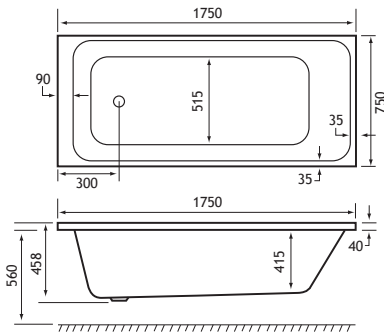

SHOWER

HEAD REST

440 DEPTH

ULTRA STRONG

Malin SINGLE ENDED

NEW 1750 x 750 SE

1750 x 750 x 440mm 274 Litres

DESCRIPTION	CODE	£ EX VAT	£ INC VAT
1750 x 750 Malin - 5mm	42.0066	487.00	584.40
1750 x 750 Malin - Beauforté	42.1066	817.00	854.40
PANELS			
1750 x 560 Front Panel	42.5018	128.00	153.60
750x560 End Panel	42.5023	69.00	82.80
1750 x 560 Front Panel - Beauforté	42.6018	200.00	240.00
750 x 560 End Panel - Beauforté	42.6023	114.00	136.80
1700 Adjustable Front Panel - Beauforté	42.6033	277.00	332.40
1810 x 810 L Shape Flat Panel - Beauforté	42.6035	367.00	440.40