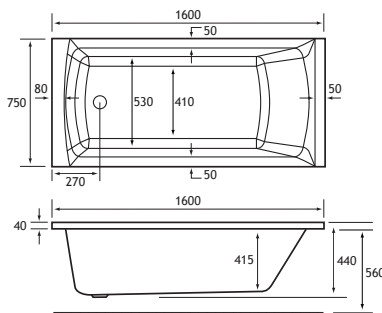

1600 x 750 SE

1600 x 750 x 440mm

229 Litres

DESCRIPTION	CODE	£ EX VAT	£ INC VAT
1600 x 750 Rockall - 5mm	42.0085	351.00	421.20
1600 x 750 Rockall - Beauforté	42.1085	621.00	745.20

PANELS

1600 x 560 Front Panel	42.5016	114.00	136.80
750x560 End Panel	42.5023	69.00	82.80
1600 x 560 Front Panel - Beauforté	42.6016	192.00	230.40
750 x 560 End Panel - Beauforté	42.6023	114.00	136.80
1810 x 810 L Shape Flat Panel - Beauforté	42.6035	367.00	440.40

- SHOWER
- 440 DEPTH
- HEAD REST
- ULTRA STRONG