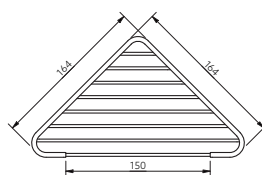

Corner shower basket

Features

- Contemporary design
- Brass construction
- Polished chrome finish

Available Colours

Product Description

Corner Shower basket, chrome polished

Product Code

343012/CP