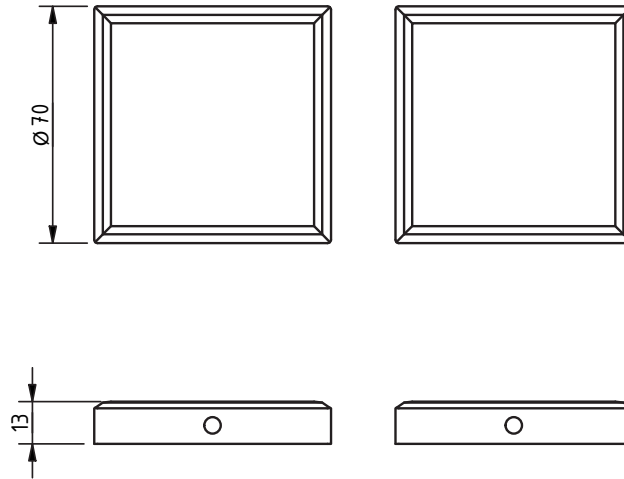

The Mortimer Collection

Removable grab rail blanking plate kit