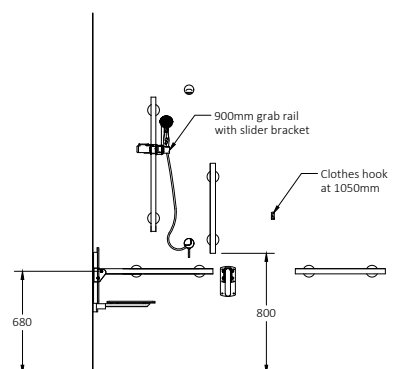

Product Description

Exposed valve Doc M shower pack, stainless steel, luxury grab rails, slimline shower seat, matt black (RAL 9005)

Exposed valve Doc M shower pack, stainless steel, luxury grab rails, slimline shower seat, satin

Exposed valve Doc M shower pack, stainless steel, luxury grab rails, slimline shower seat, polished

Product Code

321105/MB

321105/SS

321105/SP