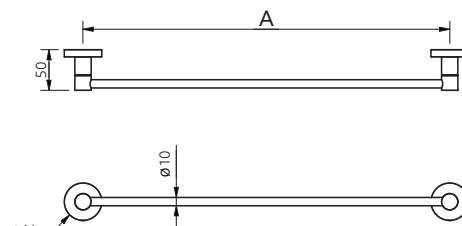

Towel rail with concealed fixing

'A' represents the variable dimensions in the table below

Features

- Contemporary design
- Brass construction
- Polished chrome finish

Available Colours

Product Description

Towel rail, 450mm, chrome polished
Towel rail, 600mm, chrome polished

Product Code

343001/CP
343002/CP