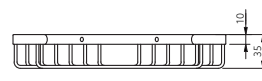

Corner shower basket

Features

- Contemporary design
- Brass construction
- Polished chrome finish

Available Colours

Product Description

Corner Shower basket, chrome polished

Product Code

343012/CP