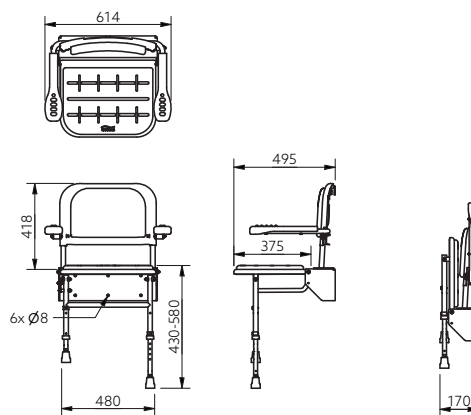

Features

- Contemporary design
- Polished aluminium frame
- Durable clip on plastic seat
- Legs can be adjusted with E-clip in 25mm increments as well as fine adjustment
- Adjustable height
- Drainage holes for easy-drain
- Closed cell polyurethane construction pad for maximum hygiene and comfort