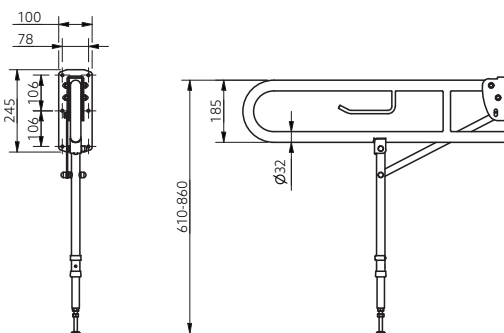

Showering

Stainless steel lift and lock hinged support rail with leg and integral toilet roll holder

Features

- Complies with Part M of the Building Regulations
- Adjustable folding support leg
- Lift and lock folding mechanism
- Non-corrosive stainless steel construction
- Toilet roll holder

Available Colours

Product Description

- Hinged lift and lock support rail, stainless steel, toilet roll holder, leg, 800mm, dark blue
- Hinged lift and lock support rail, stainless steel, toilet roll holder, leg, 800mm, dark grey
- Hinged lift and lock support rail, stainless steel, toilet roll holder, leg, 800mm, grey
- Hinged lift and lock support rail, stainless steel, toilet roll holder, leg, 800mm, white
- Hinged lift and lock support rail, stainless steel, toilet roll holder, leg, 800mm, satin
- Hinged lift and lock support rail, stainless steel, toilet roll holder, leg, 800mm, polished

Product Code

- 211580/DB
- 211580/DG
- 211580/GY
- 211580/WH
- 211580/SS
- 211580/SP