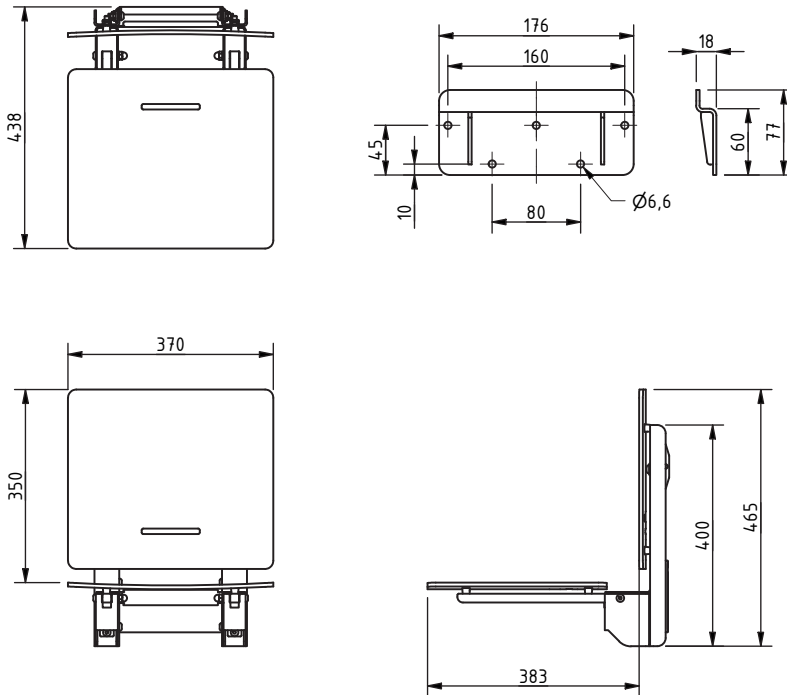

The Gosfield Collection

Stainless steel frame wall mounted removable fold down shower seat