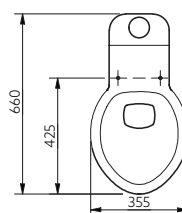

Close coupled box rim Doc M pan

Features

- Comfort height for easy side transfer
- Extended projection for Doc M

Available Colours

Product Description

Close coupled Doc M pan, white

Product Code

B-BWPANCC2-1