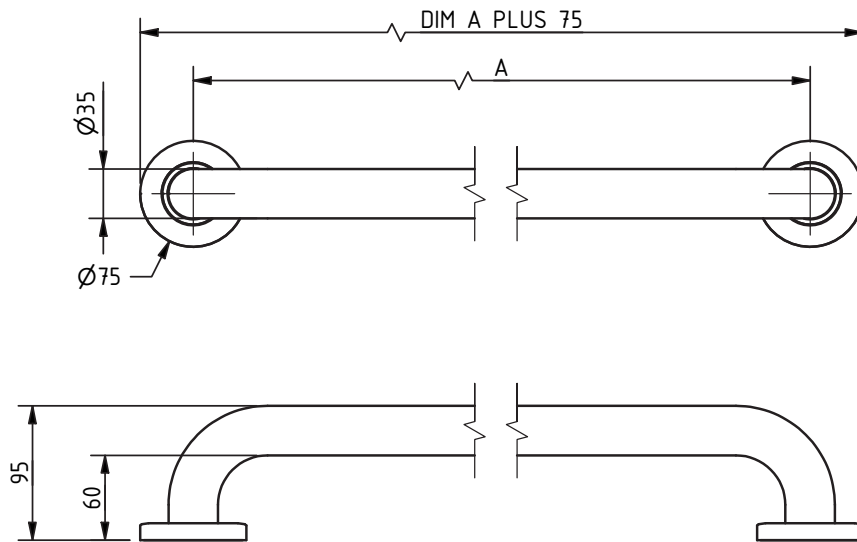

The Hanson Collection

Stainless steel concealed fixing grab rail

'A' represents the variable dimension in the table.

Features:

- Compliant with Part M of the Building Regulations
- Contemporary design
- High quality stainless steel construction
- Manufactured in Great Britain
- Available in 28 finishes
- Premium brand