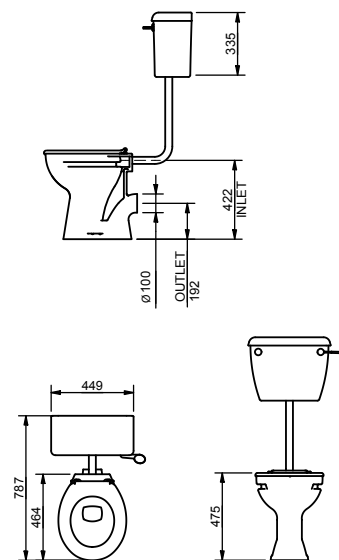

Low level Doc M ware set with ring only seat

Pack Contents

- 1 x Low level Doc M pan
- 1 x Low level cistern (Optional lockable lid)
- 1 x Low level cistern fitting pack with spatula lever
- 1 x Ring only toilet seat

Available Colours

Features

- Low level pan & cistern assembly
- Toilet seat ring with stainless steel hinge
- Complies with Part M of the Building Regulations

Product Description

- Low level Doc M ware set, pan & cistern assembly, ring only seat, dark blue (RAL 5011)
- Low level Doc M ware set, pan & cistern assembly, ring only seat, dark grey (RAL 7016)
- Low level Doc M ware set, pan & cistern assembly, ring only seat, grey (RAL 7005)
- Low level Doc M ware set, pan & cistern assembly, ring only seat, white (RAL 9016)
- Low level Doc M ware set, pan & lockable cistern assembly, ring only seat, dark blue (RAL 5011)
- Low level Doc M ware set, pan & lockable cistern assembly, ring only seat, dark grey (RAL 7016)
- Low level Doc M ware set, pan & lockable cistern assembly, ring only seat, grey (RAL 7005)
- Low level Doc M ware set, pan & lockable cistern assembly, ring only seat, white (RAL 9016)

Product Code

- LLWARESET/DB
- LLWARESET/DG
- LLWARESET/GY
- LLWARESET/WH
- LLWARESET/LC/DB
- LLWARESET/LC/DG
- LLWARESET/LC/GY
- LLWARESET/LC/WH