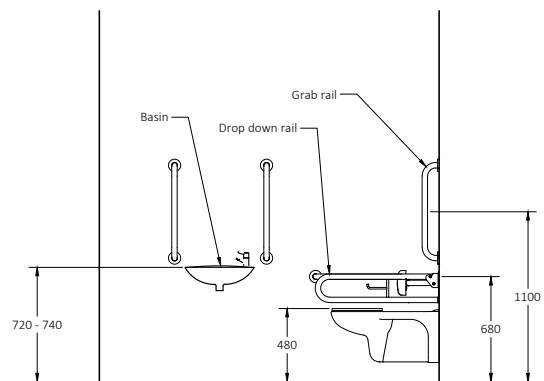

Wall hung Doc M toilet pack with steel concealed fixing grab rails

Pack Contents

- 5 x 600mm Coated steel grab rails with concealed fixings
- 1 x 800mm Coated steel hinged support rail with toilet roll holder
- 1 x 2200mm Coated steel back rest rail and pad with concealed fixing
- 1 x Sequential basin mixer tap
- 1 x TMV3 Valve (optional)
- 1 x Wall hung Doc M pan
- 1 x Floor mounting frame for wall hung pan
- 1 x Concealed cistern with siphon kit and flush pipe
- 1 x Extended spatula lever
- 1 x Ring only toilet seat
- 1 x Two tap hole basin
- 1 x White tap hole blanking cap

Features

- Complies with Part M of the Building Regulations
- WRAS approved
- Toilet seat with adjustable buffers and stainless steel hinge
- Concealed fixing grab rails
- Simple one box solution
- Universal - left or right handed
- *Bottle trap and mirror not included*

Available Colours

Product Description

Product Code

Wall hung Doc M toilet pack, steel, concealed fixings, dark blue (RAL 5011)	DM830KC/DB
Wall hung Doc M toilet pack, steel, concealed fixings, dark grey (RAL 7016)	DM830KC/DG
Wall hung Doc M toilet pack, steel, concealed fixings, grey (RAL 7005)	DM830KC/GY
Wall hung Doc M toilet pack, steel, concealed fixings, white (RAL 9016)	DM830KC/WH
Wall hung Doc M toilet pack, steel, concealed fixings, TMV3 valve, dark blue (RAL 5011)	DM850KC/DB
Wall hung Doc M toilet pack, steel, concealed fixings, TMV3 valve, dark grey (RAL 7016)	DM850KC/DG
Wall hung Doc M toilet pack, steel, concealed fixings, TMV3 valve, grey (RAL 7005)	DM850KC/GY
Wall hung Doc M toilet pack, steel, concealed fixings, TMV3 valve, white (RAL 9016)	DM850KC/WH