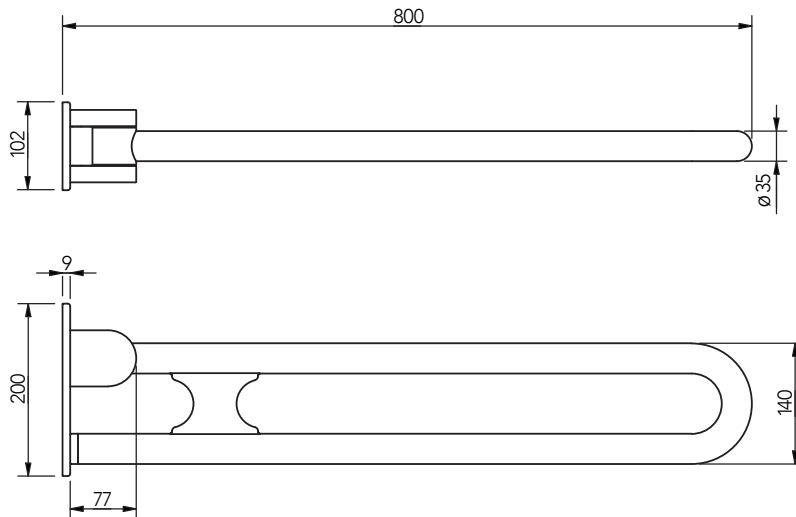

The Hanson Collection

Stainless steel concealed fixing looped hinged support rail