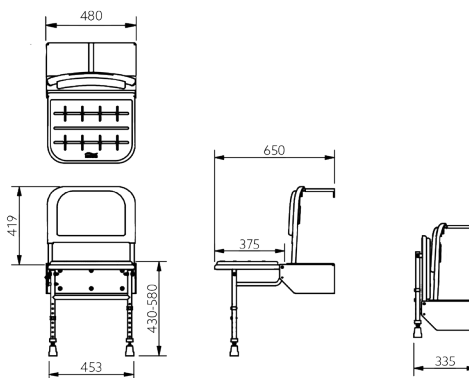

Wall mounted polished aluminium padded Doc M shower seat

Features

- Contemporary design
- Polished aluminium frame
- Complies with Part M of the Building Regulations
- Extended projection to enable easy side transfer
- Non-corrosive aluminium & stainless steel frame
- Closed cell polyurethane pads for maximum hygiene and comfort
- Height adjustable

Available Colours

Product Description

Doc M shower seat, 650mm projection, polished frame, black pads

Product Code

SB-085/BL