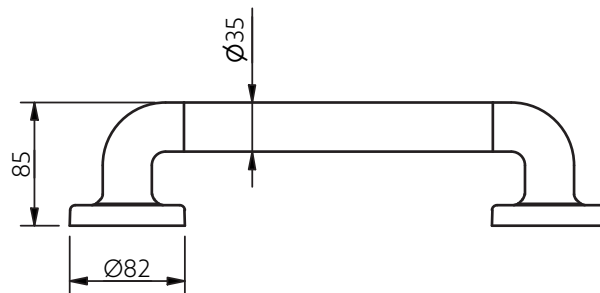

Product Description	Product Code
Plastic fluted grab rail, concealed fixings, 36mm diameter, 300mm, black (RAL 9005)	PFGB-12/BL
Plastic fluted grab rail, concealed fixings, 36mm diameter, 300mm, brown (RAL 8016)	PFGB-12/BR
Plastic fluted grab rail, concealed fixings, 36mm diameter, 300mm, dark blue (RAL 5011)	PFGB-12/DB
Plastic fluted grab rail, concealed fixings, 36mm diameter, 300mm, electric blue (RAL 5002)	PFGB-12/EB
Plastic fluted grab rail, concealed fixings, 36mm diameter, 300mm, grey (RAL 7005)	PFGB-12/GY
Plastic fluted grab rail, concealed fixings, 36mm diameter, 300mm, red (RAL 3020)	PFGB-12/RD
Plastic fluted grab rail, concealed fixings, 36mm diameter, 300mm, white (RAL 9016)	PFGB-12/WH
Plastic fluted grab rail, concealed fixings, 36mm diameter, 450mm, black (RAL 9005)	PFGB-18/BL
Plastic fluted grab rail, concealed fixings, 36mm diameter, 450mm, brown (RAL 8016)	PFGB-18/BR
Plastic fluted grab rail, concealed fixings, 36mm diameter, 450mm, dark blue (RAL 5011)	PFGB-18/DB
Plastic fluted grab rail, concealed fixings, 36mm diameter, 450mm, electric blue (RAL 5002)	PFGB-18/EB
Plastic fluted grab rail, concealed fixings, 36mm diameter, 450mm, grey (RAL 7005)	PFGB-18/GY
Plastic fluted grab rail, concealed fixings, 36mm diameter, 450mm, red (RAL 3020)	PFGB-18/RD
Plastic fluted grab rail, concealed fixings, 36mm diameter, 450mm, white (RAL 9016)	PFGB-18/WH
Plastic fluted grab rail, concealed fixings, 36mm diameter, 600mm, black (RAL 9005)	PFGB-24/BL
Plastic fluted grab rail, concealed fixings, 36mm diameter, 600mm, brown (RAL 8016)	PFGB-24/BR
Plastic fluted grab rail, concealed fixings, 36mm diameter, 600mm, dark blue (RAL 5011)	PFGB-24/DB
Plastic fluted grab rail, concealed fixings, 36mm diameter, 600mm, electric blue (RAL 5002)	PFGB-24/EB
Plastic fluted grab rail, concealed fixings, 36mm diameter, 600mm, grey (RAL 7005)	PFGB-24/GY
Plastic fluted grab rail, concealed fixings, 36mm diameter, 600mm, red (RAL 3020)	PFGB-24/RD
Plastic fluted grab rail, concealed fixings, 36mm diameter, 600mm, white (RAL 9016)	PFGB-24/WH
Plastic fluted grab rail, concealed fixings, 36mm diameter, 900mm, white (RAL 9016)	PFGB-36/WH
Plastic fluted 90 degree angled grab rail, concealed fixings, 36mm diameter, 600 x 600mm, white (RAL 9016)	PFAB-24/WH