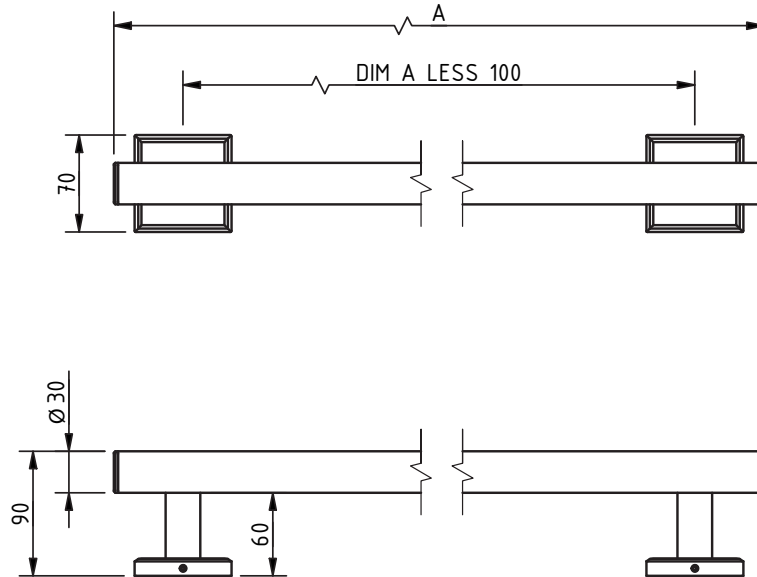

The Mortimer Collection

450mm stainless steel concealed fixing horizontal grab rail

'A' represents the variable dimension in the table.

Features:

- Contemporary design
- High quality stainless steel construction
- Manufactured in Great Britain
- Available in 28 finishes
- Premium brand