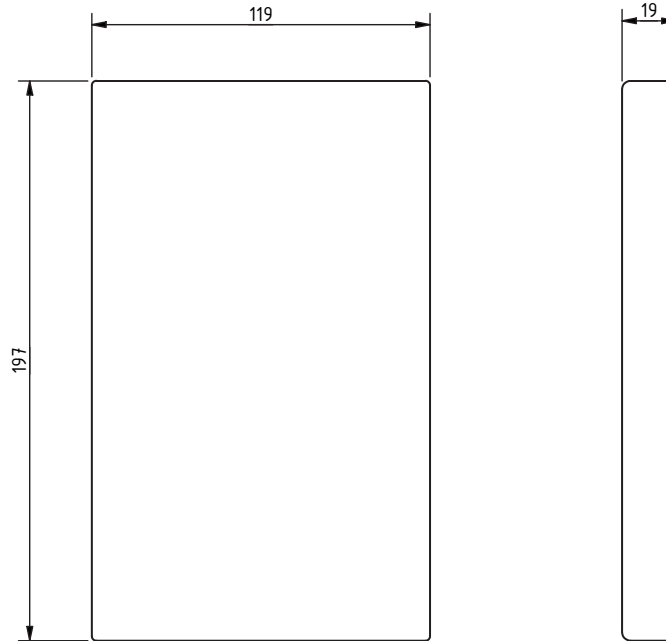

The Gosfield Collection

Removable hinged rail blanking plate kit