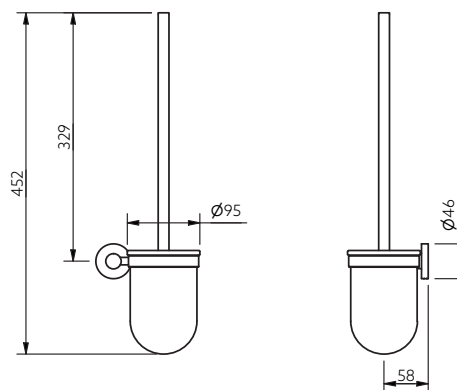

Toilet brush holder

Features

- Contemporary design
- Brass construction
- Polished chrome finish

Available Colours

Product Description

Toilet brush holder, chrome polished

Product Code

343009/CP