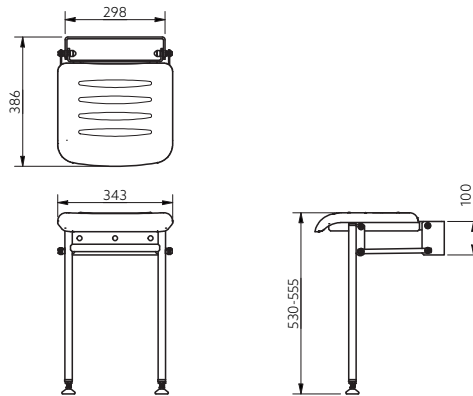

Product Code

112501/DB
112501/DG
112501/GY
112501/WH

Showering

White compact padded wall mounted folding shower seat

Features

- Durable white coating
- Durable wipe clean cushion
- Closed cell polyurethane construction pads for maximum hygiene and comfort
- Support legs with adjustable feet
- Optional stainless steel for extra longevity