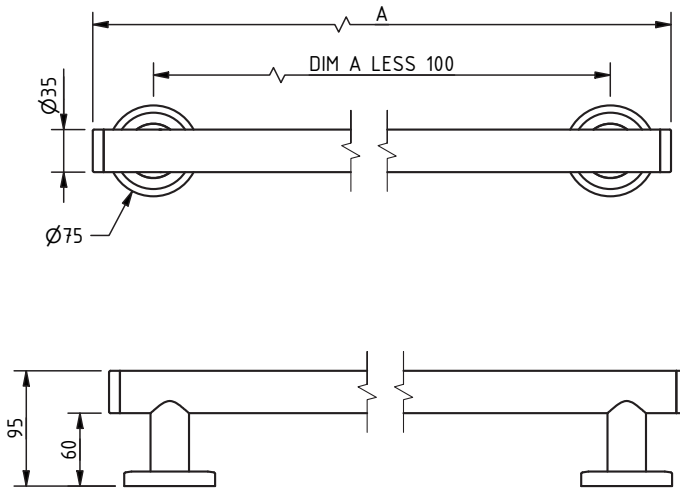

The Gosfield Collection

Stainless steel concealed fixing grab rail

'A' represents the variable dimension in the table.

Features:

- Compliant with Part M of the Building Regulations
- Contemporary design
- High quality stainless steel construction
- Manufactured in Great Britain
- Available in 28 finishes
- Premium brand