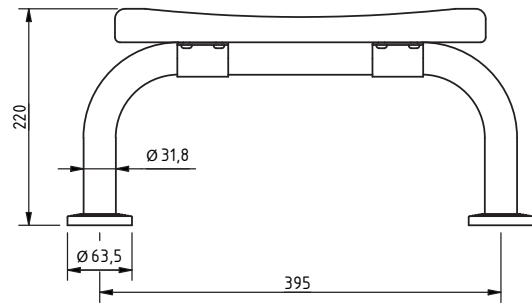

The Portland Collection

220mm solid brass concealed fixing back rest rail and pad