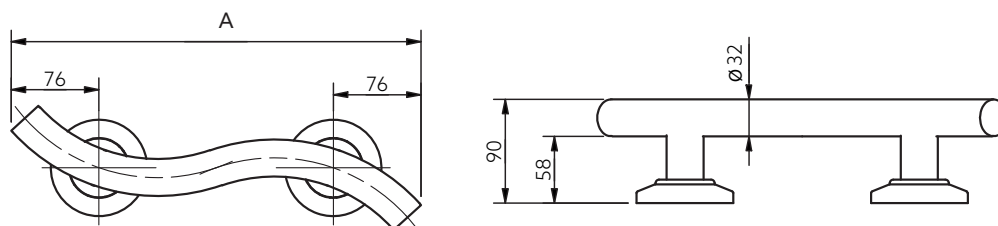

Available Colours

'A' represents the variable dimensions in the table below

Product Description	Product Code
Contemporary grab rail, curved, stainless steel, concealed nylon flange, 355mm, polished	310235/SP
Contemporary grab rail, curved, stainless steel, concealed nylon flange, 480mm, polished	310248/SP
Contemporary grab rail, curved, stainless steel, concealed nylon flange, 620mm, polished	310262/SP