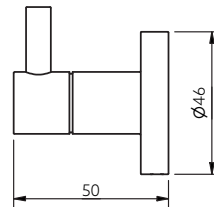

Sanitary Ware and Accessories

Contemporary single robe hook

Features

- Contemporary design
- Brass construction
- Polished chrome finish

Available Colours

Product Description

Single robe hook, chrome polished

Product Code

343010/CP