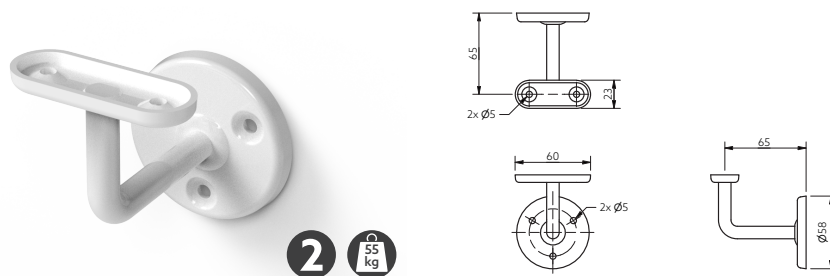

Features

- Robust steel construction
- Designed to carry timber hand railing
- Stamped and welded for extra strength

Available Colours

WH

Product Description

Hand rail bracket, 62mm, white (RAL 9016)
 Hand rail bracket, 62mm, zinc plated