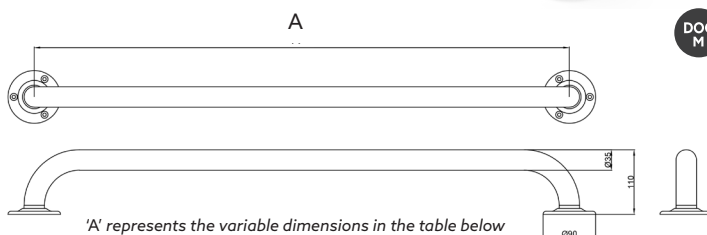

Round flange steel grab rail with exposed fixings, 35mm diameter tube

'A' represents the variable dimensions in the table below

Features

- Complies with Part M of the Building Regulations
- Robust steel construction
- Durable epoxy polyester coated finish

Available Colours

Product Description

Round flange grab rail, steel, exposed fixings, 35mm diameter, 305mm, white (RAL 9016)
Round flange grab rail, steel, exposed fixings, 35mm diameter, 455mm, dark blue (RAL 5011)
Round flange grab rail, steel, exposed fixings, 35mm diameter, 455mm, dark grey (RAL 7016)
Round flange grab rail, steel, exposed fixings, 35mm diameter, 455mm, grey (RAL 7005)
Round flange grab rail, steel, exposed fixings, 35mm diameter, 455mm, white (RAL 9016)
Round flange grab rail, steel, exposed fixings, 35mm diameter, 610mm, dark blue (RAL 5011)
Round flange grab rail, steel, exposed fixings, 35mm diameter, 610mm, dark grey (RAL 7016)
Round flange grab rail, steel, exposed fixings, 35mm diameter, 610mm, grey (RAL 7005)
Round flange grab rail, steel, exposed fixings, 35mm diameter, 610mm, white (RAL 9016)
Round flange grab rail, steel, exposed fixings, 35mm diameter, 915mm, dark blue (RAL 5011)
Round flange grab rail, steel, exposed fixings, 35mm diameter, 915mm, dark grey (RAL 7016)
Round flange grab rail, steel, exposed fixings, 35mm diameter, 915mm, grey (RAL 7005)
Round flange grab rail, steel, exposed fixings, 35mm diameter, 915mm, white (RAL 9016)

Product Code

GR-12/35/WH
GR-18/35/DB
GR-18/35/DG
GR-18/35/GY
GR-18/35/WH
GR-24/35/DB
GR-24/35/DG
GR-24/35/GY
GR-24/35/WH
GR-36/35/DB
GR-36/35/DG
GR-36/35/GY
GR-36/35/WH