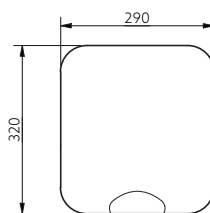

Available Colours

Product Description

Wall hung Doc M pan, 700mm projection, no fixings, white (RAL 9016)

Product Code

PANWH70

Rapid contemporary warm air dryer

Features

- Blue LED downlighter
- 550W super efficient motor
- Vandal resistant steel cover
- 10 second dry time