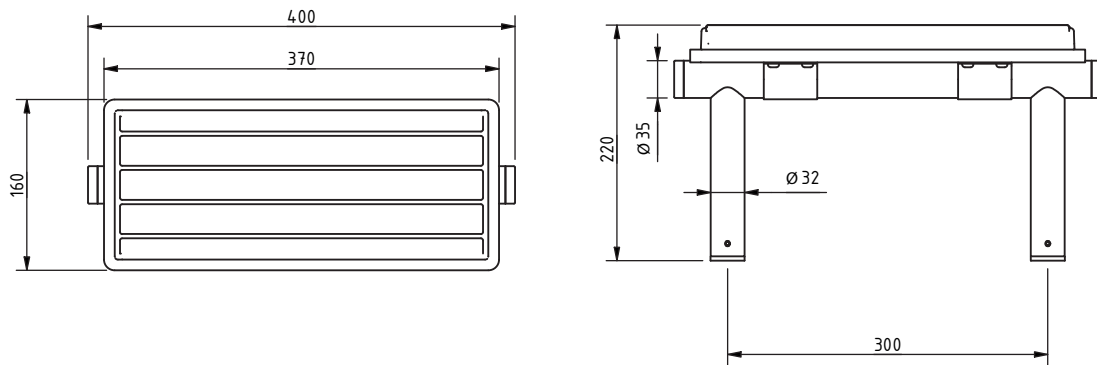

The Gosfield Collection

Stainless steel flangeless fixing back rest rail and pad