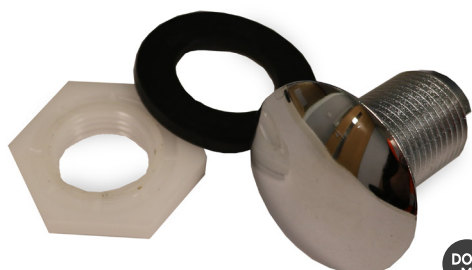

Sanitary Ware and Accessories

Chrome plated tap hole stopper

Features

- Chrome plated plastic construction

Available Colours

Product Description

Chrome plated tap hole stopper, 40mm tail

Product Code

B-DCA45CP