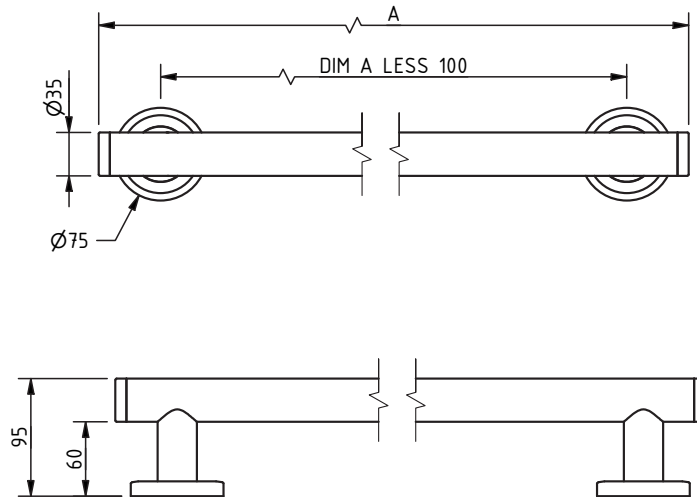

The Gosfield Collection

Stainless steel concealed fixing removable grab rail

'A' represents the variable dimension in the table.

Features:

- Compliant with Part M of the Building Regulations
- Innovative removable solution
- Contemporary design
- High quality stainless steel construction
- Manufactured in Great Britain
- Available in 28 finishes
- Premium brand