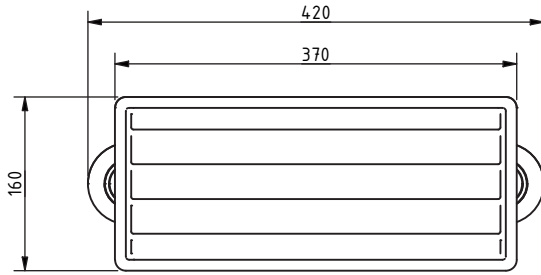

The Hanson Collection

220mm Stainless steel concealed fixing removable back rest rail and pad