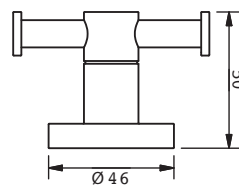

Contemporary double robe hook

Features

- Contemporary design
- Brass construction
- Polished chrome finish

Available Colours

Product Description

Double robe hook, chrome polished

Product Code

343011/CP