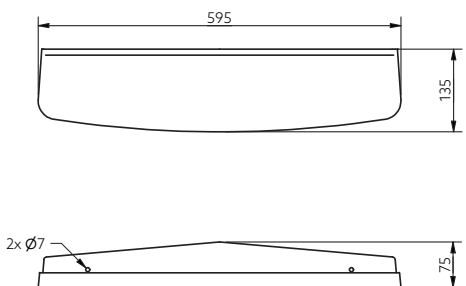

White anti-bacterial duraplast colostomy bag shelf

Features

- Anti microbial duraplast construction
- Tough burn resistance surface
- UV stabilised to prevent discolouration
- Complies with Part M of the Building Regulations

Available Colours

Product Description

Anti-bacterial duraplast colostomy bag shelf, 595mm, white (RAL 9016)

Product Code

140201/WH