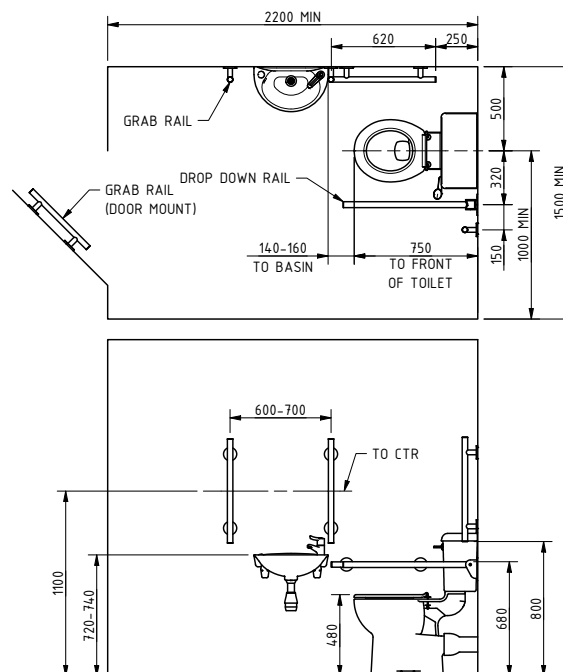

Doc M Packs

Close coupled Doc M toilet pack with stainless steel concealed fixing luxury grab rails

Pack Contents

- 4 x 620mm Stainless steel luxury grab rails with concealed fixings
- 1 x 480mm Stainless steel luxury grab rail with concealed fixings
- 1 x 800mm Stainless steel contemporary hinged support rail
- 1 x Sequential basin mixer tap
- 1 x TMV3 Valve (optional)
- 1 x Close coupled Doc M pan
- 1 x Close coupled cistern
- 1 x Close coupled cistern fitting pack with basin waste and spatula lever
- 1 x Ring only toilet seat (optional lid)
- 1 x Two tap hole basin
- 1 x Tap hole blanking cap

Features

- Complies with Part M of the Building Regulations
- WRAS approved
- Toilet seat with adjustable buffers and stainless steel hinge
- Simple one box solution
- Concealed fixing grab rails
- Non-corrosive stainless steel grab rails
- Lockable cistern lid
- Universal - left or right handed
- *Mirror and bottle trap are not included in pack*

Available Colours

Product Description

- Luxury close coupled Doc M toilet pack, matt black (RAL 9005)
- Luxury close coupled Doc M toilet pack, satin
- Luxury close coupled Doc M toilet pack, polished
- Luxury close coupled Doc M toilet pack, TMV3 valve, matt black (RAL 9005)
- Luxury close coupled Doc M toilet pack, TMV3 valve, satin
- Luxury close coupled Doc M toilet pack, TMV3 valve, polished
- Luxury close coupled Doc M toilet pack, seat & lid, TMV3 valve, matt black (RAL 9005)
- Luxury close coupled Doc M toilet pack, seat & lid, TMV3 valve, satin
- Luxury close coupled Doc M toilet pack, seat & lid, TMV3 valve, polished

Product Code

- NY03-DM-11000-MB
- NY03-DM-11000-SS
- NY03-DM-11000-SP
- NY03-DM-11100-MB
- NY03-DM-11100-SS
- NY03-DM-11100-SP
- NY03-DM-11120-MB
- NY03-DM-11120-SS
- NY03-DM-11120-SP