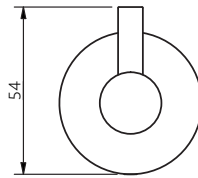

Sanitary Ware and Accessories

Contemporary single robe hook

Features

- Contemporary design
- Brass construction
- Polished chrome finish

Available Colours

Product Description

Single robe hook, chrome polished

Product Code

343010/CP