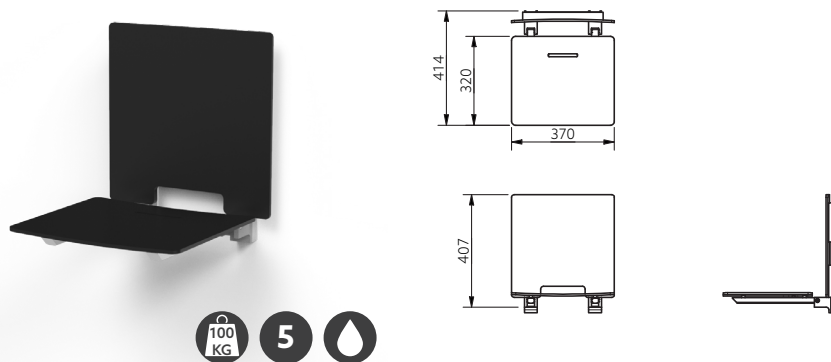

Features

- Minimalistic contemporary design
- Brushed aluminium wall mounting system
- Drainage hole for user comfort
- Back rest for optimum comfort
- Choice of black or white
- Lift and lock hinge mechanism