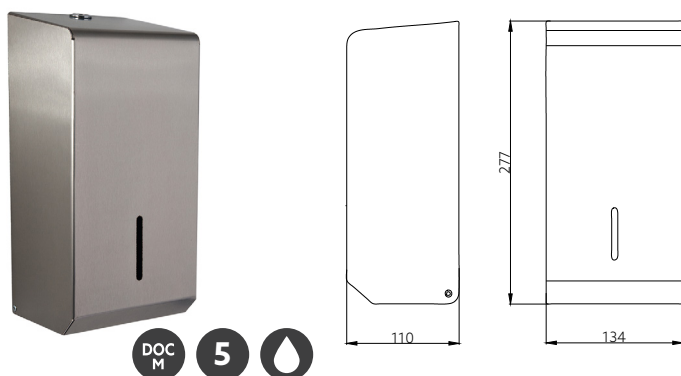

Sanitary Ware and Accessories

Stainless steel toilet tissue dispenser

Available Colours

Features

- Non-corrosive stainless steel construction
- Locking mechanism
- Visual indicator to show paper level

Product Description

Toilet tissue dispenser, stainless steel, satin
Toilet tissue dispenser, stainless steel, polished

Product Code

260203/SS
260203/SP