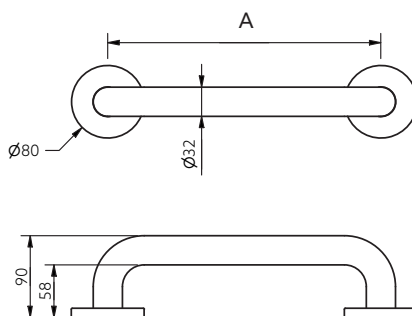

Grab Rails

Stainless steel grab rail with concealed fixing, 32mm diameter tube

'A' represents the variable dimensions in the table below

Features

- Non-corrosive stainless steel construction
- Concealed fixing grab rails
- Choice of lengths
- Complies with Part M of the Building Regulations

Available Colours

Product Description

Grab rail, stainless steel, concealed fixings, 32mm diameter, 300mm, satin
Grab rail, stainless steel, concealed fixings, 32mm diameter, 300mm, polished
Grab rail, stainless steel, concealed fixings, 32mm diameter, 450mm, satin
Grab rail, stainless steel, concealed fixings, 32mm diameter, 450mm, polished
Grab rail, stainless steel, concealed fixings, 32mm diameter, 600mm, satin
Grab rail, stainless steel, concealed fixings, 32mm diameter, 600mm, polished
Grab rail, stainless steel, concealed fixings, 32mm diameter, 900mm, satin
Grab rail, stainless steel, concealed fixings, 32mm diameter, 900mm, polished

Product Code

GR-12/32C/SS
GR-12/32C/SP
GR-18/32C/SS
GR-18/32C/SP
GR-24/32C/SS
GR-24/32C/SP
211090/SS
211090/SP