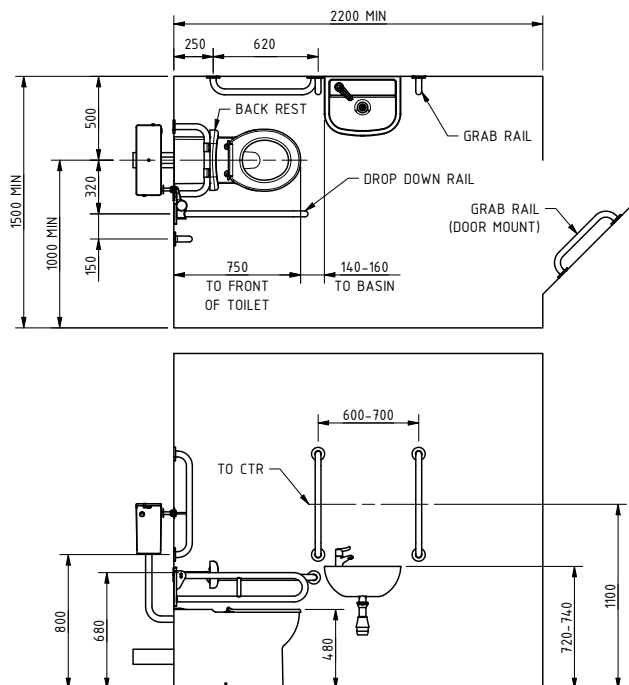

Doc M Packs

Premium rimless back to wall Doc M toilet pack with stainless steel concealed fixing grab rails

Pack Contents

- 4 x 600mm stainless steel grab rails with concealed fixings
- 1 x 450mm stainless steel grab rail with concealed fixings
- 1 x 800mm stainless steel hinged support rail with concealed fixings
- 1 x 270mm stainless steel back rest rail and pad with concealed fixing
- 1 x sequential basin mixer tap (optional thermostatic mixer tap)
- 1 x TMV3 Valve (optional)
- 1 x back to wall premium rimless Doc M pan
- 1 x concealed cistern with siphon kit and flush pipe
- 1 x extended spatula lever
- 1 x ring only toilet seat with top fix hinges
- 1 x left or right handed 1 tap hole basin

Features

- Premium rimless design
- Complies with Part M of the Building Regulations
- WRAS approved
- Toilet seat with adjustable buffers and stainless steel hinge
- Concealed fixing grab rails
- Non-corrosive stainless steel grab rails
- Available for left or right handed configuration
- Simple one box solution

Available Colours

Product Description