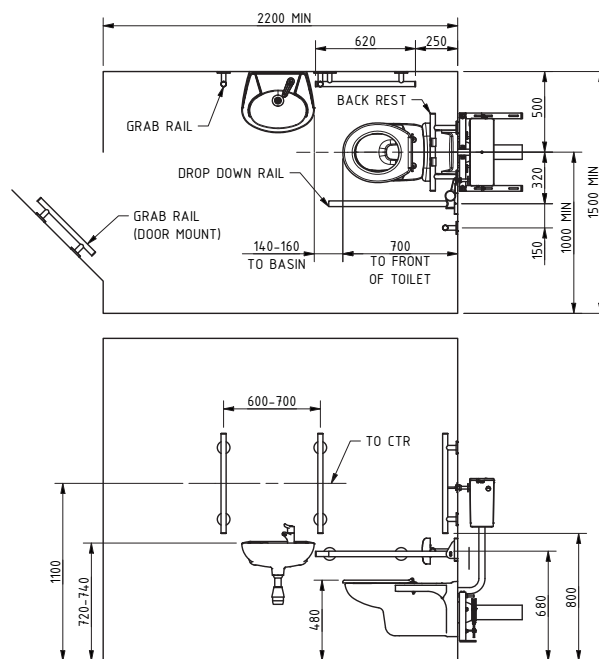

Doc M Packs

Wall hung Doc M toilet pack with stainless steel concealed fixing luxury grab rails

Pack Contents

- 4 x 620mm Stainless steel luxury grab rails with concealed fixings
- 1 x 480mm Stainless steel luxury grab rail with concealed fixings
- 1 x 800mm Stainless steel contemporary hinged support rail with concealed fixings
- 1 x 220mm Stainless steel luxury back rest rail and pad with concealed fixings
- 1 x Sequential basin mixer tap (optional thermostatic mixer tap)
- 1 x TMV3 Valve (optional)
- 1 x Wall hung Doc M pan
- 1 x Floor mounting frame for wall hung pan
- 1 x Concealed cistern with siphon kit and flush pipe
- 1 x Extended spatula lever
- 1 x Ring only toilet seat
- 1 x Two tap hole basin
- 1 x Tap hole blanking cap

Features

- Complies with Part M of the Building Regulations
- WRAS approved
- Toilet seat with adjustable buffers and stainless steel hinge
- Concealed fixing grab rails
- Non-corrosive stainless steel grab rails
- Universal - left or right handed
- Simple one box solution
- *Mirror and bottle trap are not included in pack*

Available Colours

Product Description

Luxury wall hung Doc M toilet pack, matt black (RAL 9005)

Luxury wall hung Doc M toilet pack, satin

Luxury wall hung Doc M toilet pack, polished

Luxury wall hung Doc M toilet pack, TMV3 valve, matt black (RAL 9005)

Luxury wall hung Doc M toilet pack, TMV3 valve, satin

Luxury wall hung Doc M toilet pack, TMV3 valve, polished

Luxury wall hung Doc M toilet pack, TMV3 tap, matt black (RAL 9005)

Luxury wall hung Doc M toilet pack, TMV3 tap, satin

Luxury wall hung Doc M toilet pack, TMV3 tap, polished

Product Code

NY03-DM-41000-MB

NY03-DM-41000-SS

NY03-DM-41000-SP

NY03-DM-41100-MB

NY03-DM-41100-SS

NY03-DM-41100-SP

NY03-DM-41200-MB

NY03-DM-41200-SS

NY03-DM-41200-SP