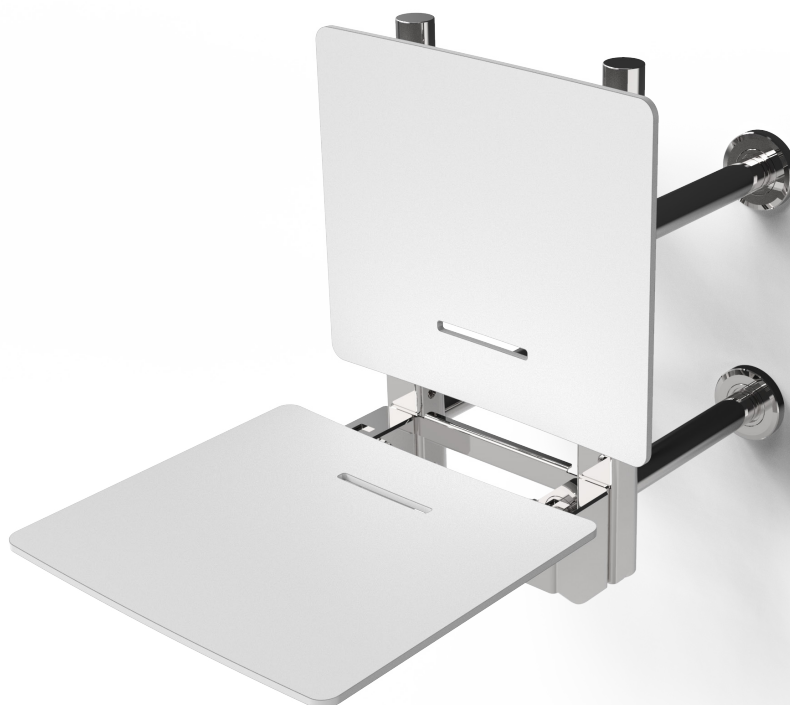

The Gosfield Collection

Stainless steel frame wall mounted removable fold down Doc M shower seat

Product Description	White Pad	Black Pad
Stainless steel frame wall mounted removable fold down Doc M shower seat, satin stainless steel	FL01-070-09-M00S-C02X	FL01-070-09-M00S-C01X
Stainless steel frame wall mounted removable fold down Doc M shower seat, polished stainless steel	FL01-070-09-M00P-C02X	FL01-070-09-M00P-C01X
Stainless steel frame wall mounted removable fold down Doc M shower seat, matt black coating	FL01-070-09-S01M-C02X	FL01-070-09-S01M-C01X
Stainless steel frame wall mounted removable fold down Doc M shower seat, matt white coating	FL01-070-09-S02M-C02X	FL01-070-09-S02M-C01X
Stainless steel frame wall mounted removable fold down Doc M shower seat, polished chrome plated	FL01-070-09-E01P-C02X	FL01-070-09-E01P-C01X
Stainless steel frame wall mounted removable fold down Doc M shower seat, satin chrome plated	FL01-070-09-E01S-C02X	FL01-070-09-E01S-C01X
Stainless steel frame wall mounted removable fold down Doc M shower seat, polished nickel plated	FL01-070-09-E02P-C02X	FL01-070-09-E02P-C01X
Stainless steel frame wall mounted removable fold down Doc M shower seat, satin nickel plated	FL01-070-09-E02S-C02X	FL01-070-09-E02S-C01X
Stainless steel frame wall mounted removable fold down Doc M shower seat, antique brass plated	FL01-070-09-E03A-C02X	FL01-070-09-E03A-C01X
Stainless steel frame wall mounted removable fold down Doc M shower seat, polished gold plated	FL01-070-09-E05P-C02X	FL01-070-09-E05P-C01X
Stainless steel frame wall mounted removable fold down Doc M shower seat, PVD polished nickel	FL01-070-09-P01P-C02X	FL01-070-09-P01P-C01X
Stainless steel frame wall mounted removable fold down Doc M shower seat, PVD satin nickel	FL01-070-09-P01S-C02X	FL01-070-09-P01S-C01X
Stainless steel frame wall mounted removable fold down Doc M shower seat, PVD polished gold	FL01-070-09-P02P-C02X	FL01-070-09-P02P-C01X
Stainless steel frame wall mounted removable fold down Doc M shower seat, PVD satin gold	FL01-070-09-P02S-C02X	FL01-070-09-P02S-C01X
Stainless steel frame wall mounted removable fold down Doc M shower seat, PVD polished graphite	FL01-070-09-P03P-C02X	FL01-070-09-P03P-C01X
Stainless steel frame wall mounted removable fold down Doc M shower seat, PVD satin graphite	FL01-070-09-P03S-C02X	FL01-070-09-P03S-C01X
Stainless steel frame wall mounted removable fold down Doc M shower seat, PVD polished anthracite	FL01-070-09-P04P-C02X	FL01-070-09-P04P-C01X
Stainless steel frame wall mounted removable fold down Doc M shower seat, PVD satin anthracite	FL01-070-09-P04S-C02X	FL01-070-09-P04S-C01X
Stainless steel frame wall mounted removable fold down Doc M shower seat, PVD polished brass	FL01-070-09-P05P-C02X	FL01-070-09-P05P-C01X
Stainless steel frame wall mounted removable fold down Doc M shower seat, PVD satin brass	FL01-070-09-P05S-C02X	FL01-070-09-P05S-C01X
Stainless steel frame wall mounted removable fold down Doc M shower seat, PVD polished bronze	FL01-070-09-P06P-C02X	FL01-070-09-P06P-C01X
Stainless steel frame wall mounted removable fold down Doc M shower seat, PVD satin bronze	FL01-070-09-P06S-C02X	FL01-070-09-P06S-C01X
Stainless steel frame wall mounted removable fold down Doc M shower seat, PVD polished warm gold	FL01-070-09-P07P-C02X	FL01-070-09-P07P-C01X
Stainless steel frame wall mounted removable fold down Doc M shower seat, PVD satin warm gold	FL01-070-09-P07S-C02X	FL01-070-09-P07S-C01X
Stainless steel frame wall mounted removable fold down Doc M shower seat, PVD polished champagne	FL01-070-09-P08P-C02X	FL01-070-09-P08P-C01X
Stainless steel frame wall mounted removable fold down Doc M shower seat, PVD satin champagne	FL01-070-09-P08S-C02X	FL01-070-09-P08S-C01X
Stainless steel frame wall mounted removable fold down Doc M shower seat, PVD polished warm brass	FL01-070-09-P09P-C02X	FL01-070-09-P09P-C01X
Stainless steel frame wall mounted removable fold down Doc M shower seat, PVD satin warm brass	FL01-070-09-P09S-C02X	FL01-070-09-P09S-C01X