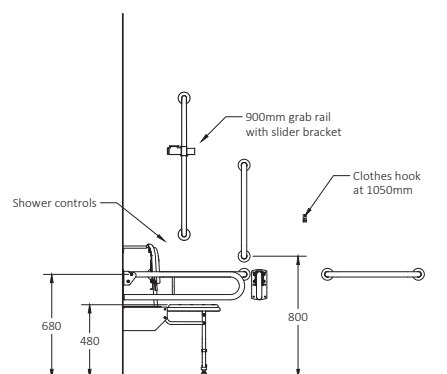

Rail only Doc M shower pack with stainless steel concealed fixing grab rails

Pack Contents

- 1 x Doc M shower seat
- 3 x 600mm Stainless steel grab rails with concealed fixings
- 1 x 450mm Stainless steel grab rail with concealed fixings
- 1 x 900mm Stainless steel grab rail with concealed fixings
- 2 x 800mm Stainless steel hinged support rails
- 1 x 1200mm x 1200mm Stainless steel shower curtain rail
- 2 x Weighted shower curtains
- 1 x Sliding shower head bracket
- 1 x Single robe hook