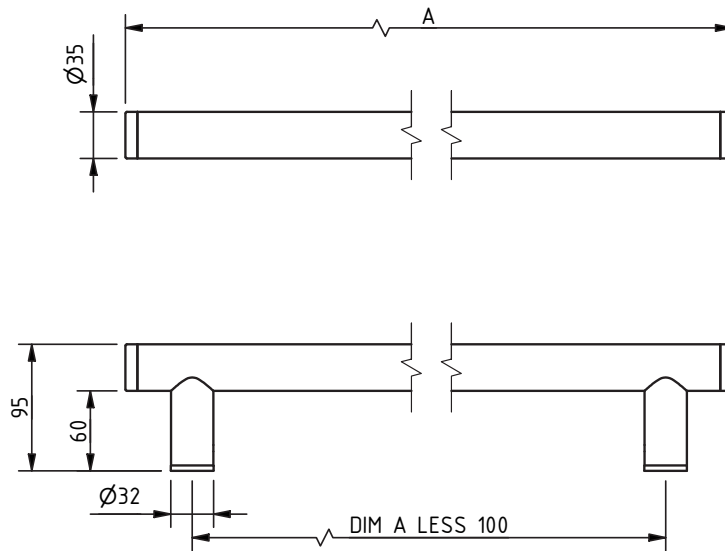

The Gosfield Collection

Stainless steel flangeless fixing grab rail

'A' represents the variable dimension in the table.

Features:

- Compliant with Part M of the Building Regulations
- Minimalistic design
- High quality stainless steel construction
- Manufactured in Great Britain
- Available in 28 finishes
- Premium brand