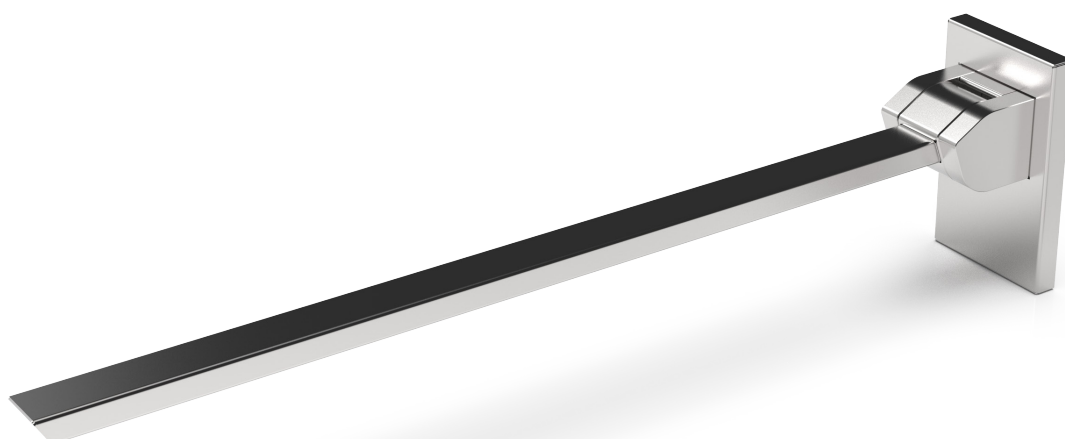

The Mortimer Collection

800mm stainless steel concealed fixing single arm hinged support rail

Product Description	Fixed	Removable
800mm stainless steel concealed fixing single arm hinged support rail, satin stainless steel	FL08-050-00-M00S	FL08-050-09-M00S
800mm stainless steel concealed fixing single arm hinged support rail, polished stainless steel	FL08-050-00-M00P	FL08-050-09-M00P
800mm stainless steel concealed fixing single arm hinged support rail, matt black coated	FL08-050-00-S01M	FL08-050-09-S01M
800mm stainless steel concealed fixing single arm hinged support rail, matt white coated	FL08-050-00-S02M	FL08-050-09-S02M
800mm stainless steel concealed fixing single arm hinged support rail, polished chrome plated	FL08-050-00-E01P	FL08-050-09-E01P
800mm stainless steel concealed fixing single arm hinged support rail, satin chrome plated	FL08-050-00-E01S	FL08-050-09-E01S
800mm stainless steel concealed fixing single arm hinged support rail, polished nickel plated	FL08-050-00-E02P	FL08-050-09-E02P
800mm stainless steel concealed fixing single arm hinged support rail, satin nickel plated	FL08-050-00-E02S	FL08-050-09-E02S
800mm stainless steel concealed fixing single arm hinged support rail, antique brass plated	FL08-050-00-E03A	FL08-050-09-E03A
800mm stainless steel concealed fixing single arm hinged support rail, polished gold plated	FL08-050-00-E05P	FL08-050-09-E05P
800mm stainless steel concealed fixing single arm hinged support rail, PVD polished nickel	FL08-050-00-P01P	FL08-050-09-P01P
800mm stainless steel concealed fixing single arm hinged support rail, PVD satin nickel	FL08-050-00-P01S	FL08-050-09-P01S
800mm stainless steel concealed fixing single arm hinged support rail, PVD polished gold	FL08-050-00-P02P	FL08-050-09-P02P
800mm stainless steel concealed fixing single arm hinged support rail, PVD satin gold	FL08-050-00-P02S	FL08-050-09-P02S
800mm stainless steel concealed fixing single arm hinged support rail, PVD polished graphite	FL08-050-00-P03P	FL08-050-09-P03P
800mm stainless steel concealed fixing single arm hinged support rail, PVD satin graphite	FL08-050-00-P03S	FL08-050-09-P03S
800mm stainless steel concealed fixing single arm hinged support rail, PVD polished anthracite	FL08-050-00-P04P	FL08-050-09-P04P
800mm stainless steel concealed fixing single arm hinged support rail, PVD satin anthracite	FL08-050-00-P04S	FL08-050-09-P04S
800mm stainless steel concealed fixing single arm hinged support rail, PVD polished brass	FL08-050-00-P05P	FL08-050-09-P05P
800mm stainless steel concealed fixing single arm hinged support rail, PVD satin brass	FL08-050-00-P05S	FL08-050-09-P05S
800mm stainless steel concealed fixing single arm hinged support rail, PVD polished bronze	FL08-050-00-P06P	FL08-050-09-P06P
800mm stainless steel concealed fixing single arm hinged support rail, PVD satin bronze	FL08-050-00-P06S	FL08-050-09-P06S
800mm stainless steel concealed fixing single arm hinged support rail, PVD polished warm gold	FL08-050-00-P07P	FL08-050-09-P07P
800mm stainless steel concealed fixing single arm hinged support rail, PVD satin warm gold	FL08-050-00-P07S	FL08-050-09-P07S
800mm stainless steel concealed fixing single arm hinged support rail, PVD polished champagne	FL08-050-00-P08P	FL08-050-09-P08P
800mm stainless steel concealed fixing single arm hinged support rail, PVD satin champagne	FL08-050-00-P08S	FL08-050-09-P08S
800mm stainless steel concealed fixing single arm hinged support rail, PVD polished warm brass	FL08-050-00-P09P	FL08-050-09-P09P
800mm stainless steel concealed fixing single arm hinged support rail, PVD satin warm brass	FL08-050-00-P09S	FL08-050-09-P09S