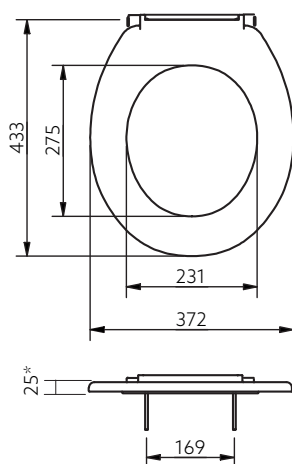

Toilet seat with stainless steel hinge and lid

*Top of toilet rim to top of seat (inc buffers)
Lid not shown

Features

- Ergonomic design
- Naturally anti-bacterial, strong and durable thermoset material
- Stainless steel hinge
- Adjustable stays to hold the seat in place
- Fits close coupled, low level, back to wall and wall hung pans
- Includes lid

Available Colours

Product Description

Toilet seat with lid, stainless steel hinge, dark blue (RAL 5011)
Toilet seat with lid, stainless steel hinge, white (RAL 9016)

Product Code

260016/DB
260016/WH