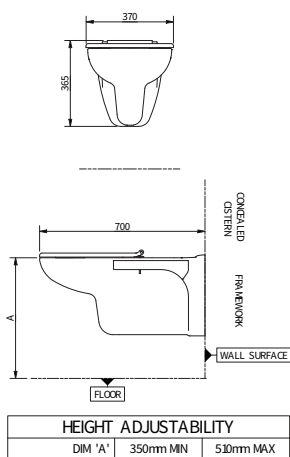

Wall hung Doc M ware set with ring only seat

Pack Contents

- 1 x Wall hung Doc M pan
- 1 x Floor mounting frame for wall hung pan
- 1 x Concealed cistern with siphon kit and flush pipe
- 1 x Extended spatula lever
- 1 x Ring only toilet seat

Features

- Wall Hung pan & cistern assembly
- Toilet seat ring with stainless steel hinge
- Complies with Part M of the Building Regulations
- If 750mm projection is required then wall should be built out by 50mm

Available Colours

Product Description

Wall hung Doc M ware set, pan & cistern assembly, ring only seat, dark blue (RAL 5011)

Wall hung Doc M ware set, pan & cistern assembly, ring only seat, dark grey (RAL 7016)

Wall hung Doc M ware set, pan & cistern assembly, ring only seat, grey (RAL 7005)

Wall hung Doc M ware set, pan & cistern assembly, ring only seat, white (RAL 9016)

Product Code

NY03-SW-41010-DB

NY03-SW-41010-DG

NY03-SW-41010-GY

NY03-SW-41010-WH