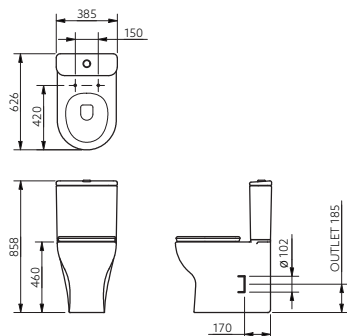

Pack Contents

- 1 x Close coupled comfort height standard projection pan
- 1 x Close coupled cistern
- 1 x Close coupled cistern fitting pack with push button
- 1 x Toilet seat with lid

Features

- 460mm 'comfort height' pan
- 625mm projection
- Includes soft-close toilet seat with lid
- Includes cistern fittings and push button flush