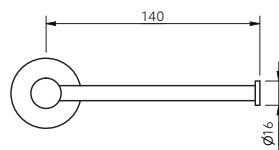

Rigid toilet roll holder

Features

- Contemporary design
- Brass construction
- Polished chrome finish

Available Colours

Product Description

Toilet roll holder, chrome polished

Product Code

343005/CP