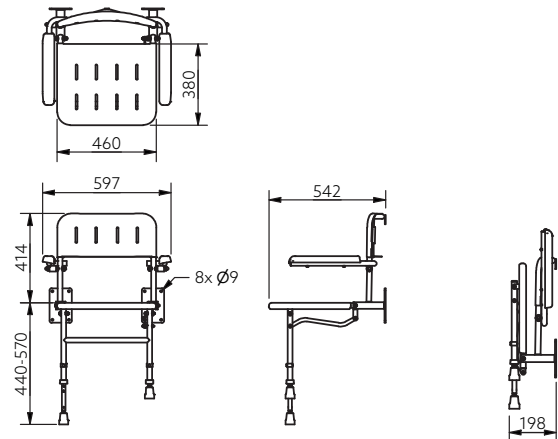

Showering

Wall mounted shower seat with back, arms, and legs

130203/WH

130205/GY

Features

- Non-corrosive aluminium & stainless steel frame
- Padded fold down arm rests
- Durable clip-on moulded plastic seat
- Height adjustable; E-clip for 25mm increments
- Foot thread for fine adjustment
- Closed cell polyurethane construction pad option available for maximum hygiene and comfort

Available Colours

Product Description

Wall mounted shower seat, back, arms, legs, white

Wall mounted shower seat, back, arms, legs, padded, grey

Product Code

130203/WH

130205/GY