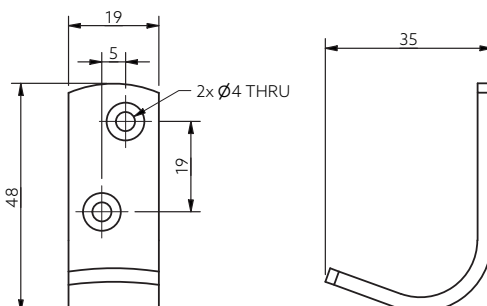

Single aluminium robe hook

Features

- Aluminium construction
- Colour options available for visually impaired
- Complies with Part M of the Building Regulations

Available Colours

Product Description

Single robe hook, aluminium, dark blue (RAL 5011)

Single robe hook, aluminium, dark grey (RAL 7016)

Single robe hook, aluminium, grey (RAL 7005)

Single robe hook, aluminium, white (RAL 9016)

Product Code

141701/DB

141701/DG

141701/GY

141701/WH