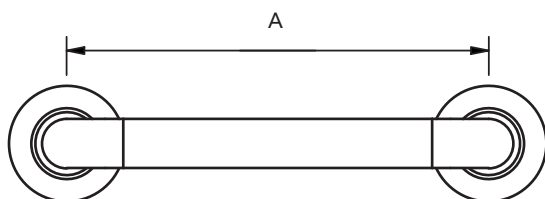

'A' represents the variable dimensions in the table below