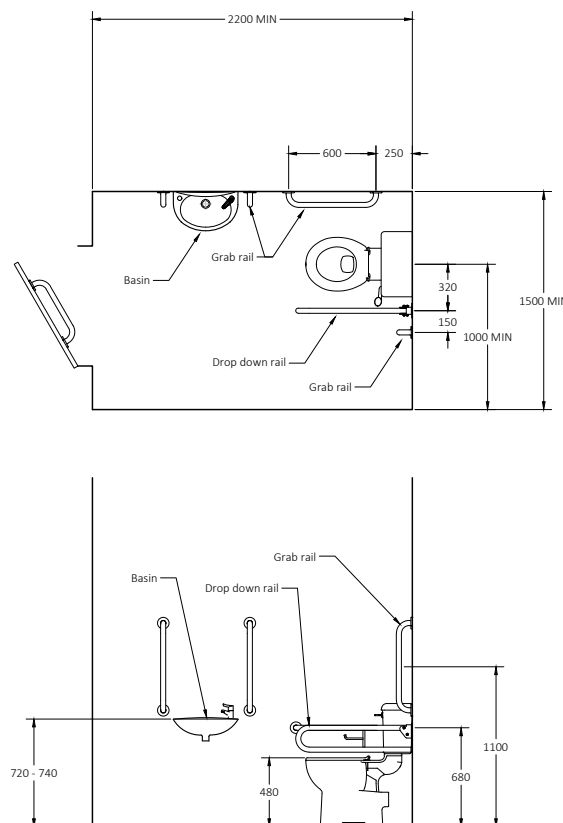

Close coupled Doc M toilet pack with steel exposed fixing grab rails

Pack Contents

- 5 x 600mm Coated steel grab rails with exposed fixings
- 1 x 800mm Coated steel hinged support rail with toilet roll holder
- 1 x Sequential basin mixer tap
- 1 x TMV3 Valve (optional)
- 1 x Close coupled Doc M pan
- 1 x Close coupled cistern
- 1 x Close coupled cistern fitting pack with basin waste and spatula lever (optional push button)
- 1 x Ring only toilet seat
- 1 x Two tap hole basin
- 1 x White tap hole blanking cap

Features

- Complies with Part M of the Building Regulations
- WRAS approved
- Toilet seat with adjustable buffers and stainless steel hinge
- Universal - left or right handed
- Simple one box solution
- Bottle trap and mirror not included

Available Colours

Product Description

Close coupled Doc M toilet pack, steel, exposed fixings, dark blue (RAL 5011)

Close coupled Doc M toilet pack, steel, exposed fixings, dark grey (RAL 7016)

Close coupled Doc M toilet pack, steel, exposed fixings, grey (RAL 7005)

Close coupled Doc M toilet pack, steel, exposed fixings, white (RAL 9016)

Close coupled Doc M toilet pack, steel, exposed fixings, TMV3 valve, dark blue (RAL 5011)

Close coupled Doc M toilet pack, steel, exposed fixings, TMV3 valve, dark grey (RAL 7016)

Close coupled Doc M toilet pack, steel, exposed fixings, TMV3 valve, grey (RAL 7005)

Close coupled Doc M toilet pack, steel, exposed fixings, TMV3 valve, white (RAL 9016)

Close coupled Doc M toilet pack, steel, exposed fixings, push button, dark grey (RAL 7016)

Close coupled Doc M toilet pack, steel, exposed fixings, push button, grey (RAL 7005)

Close coupled Doc M toilet pack, steel, exposed fixings, push button, white (RAL 9016)

Product Code

DM200K/DB

DM200K/DG

DM200K/GY

DM200K/WH

DMCC/DB

DMCC/DG

DMCC/GY

DMCC/WH

DMCCPB/DB

DMCCPB/DG

DMCCPB/GY

DMCCPB/WH