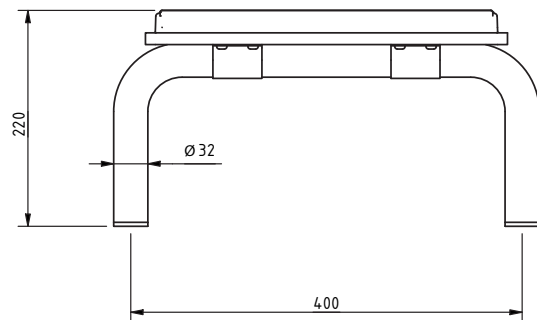

The Hanson Collection

220mm stainless steel flangeless fixing back rest rail and pad