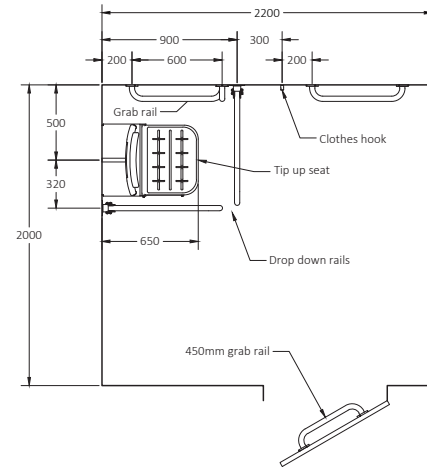

Doc M Packs

Doc M changing room pack with steel concealed fixing grab rails

Pack Contents

- 1 x Doc M shower seat
- 3 x 600mm Coated steel grab rails with concealed fixings
- 1 x 450mm Coated steel grab rail with concealed fixings
- 2 x 800mm Coated steel hinged support rails with toilet roll holder
- 1 x Single robe hook

Features

- Complies with Doc M of the Building Regulations
- All components available as individual products
- Concealed fixing grab rails
- Simple one box solution

Available Colours

Product Description

Doc M changing room pack, steel, concealed fixings, dark blue (RAL 5011)
Doc M changing room pack, steel, concealed fixings, dark grey (RAL 7016)
Doc M changing room pack, steel, concealed fixings, grey (RAL 7005)
Doc M changing room pack, steel, concealed fixings, white (RAL 9016)

Product Code

230401/DB
230401/DG
230401/GY
230401/WH