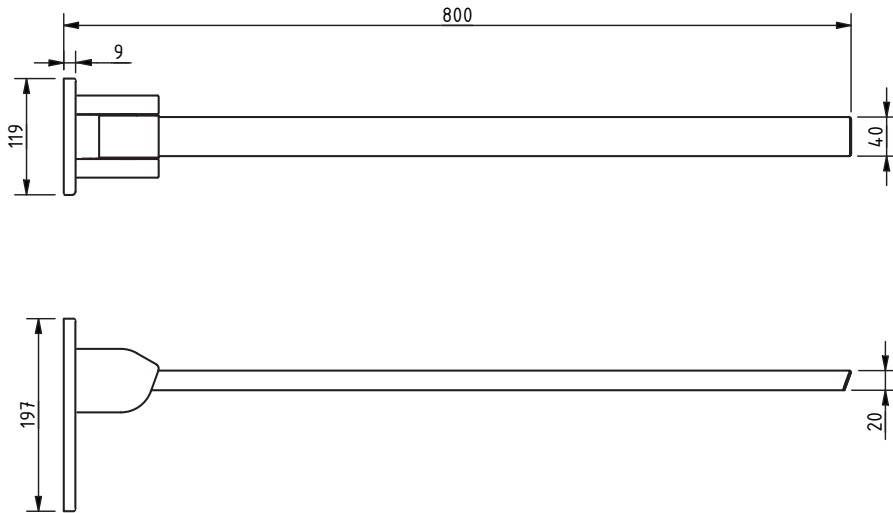

The Mortimer Collection

800mm stainless steel concealed fixing single arm hinged support rail