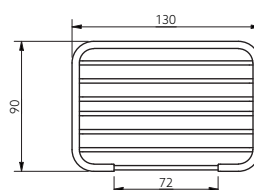

Shower basket

Features

- Contemporary design
- Brass construction
- Polished chrome finish

Available Colours

Product Description

Shower basket, chrome polished

Product Code

343013/CP