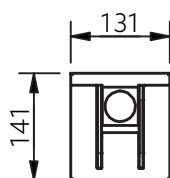

Product Description

Product Code

Contemporary single arm friction rail, stainless steel, concealed fixings, matt black (RAL 9005)

310480C/MB

Contemporary single arm friction rail, stainless steel, concealed fixings, satin

310480C/SS

Contemporary single arm friction rail, stainless steel, concealed fixings, polished

310480C/SP