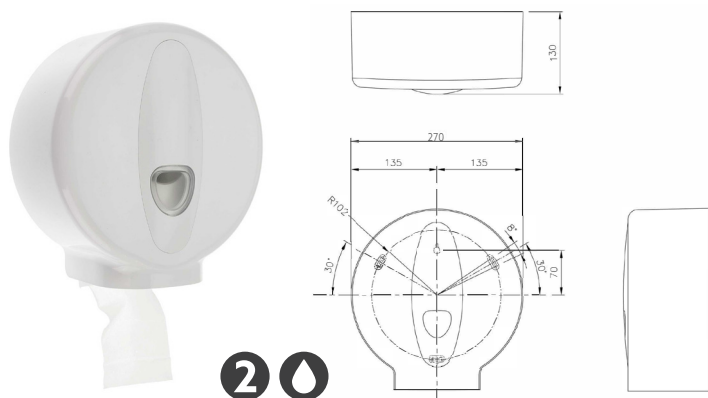

- Bevelled edge
- Four pre-drilled holes for fitting
- Dimensions to meet Doc M requirements

Available Colours

Product Description

Safety backed glass mirror, 1000x400mm

Product Code

141301

White plastic toilet roll dispenser with clear level indicator