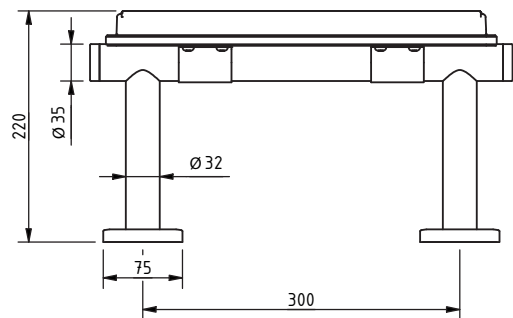

The Gosfield Collection

Stainless steel concealed fixing back rest rail and pad