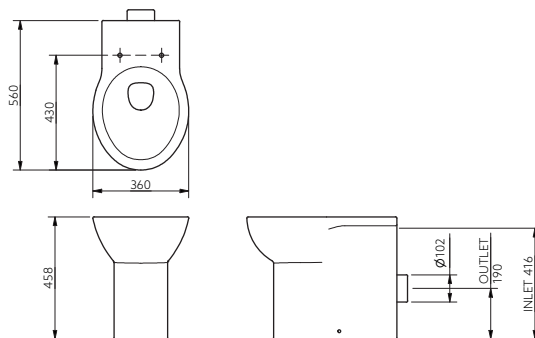

Available Colours

Product Description

Low level Doc M pan, white

Product Code

B-BWPANLL-1

Back to wall box rim Doc M pan

Features

- Comfort height for easy side transfer
- Pan only