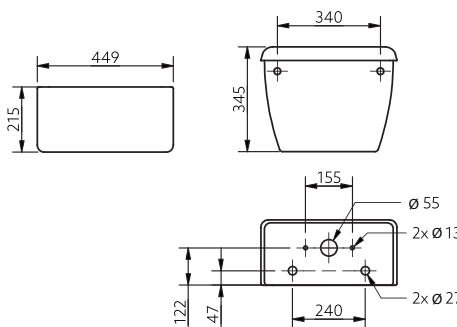

Close coupled cistern for box rim pan

Features

- Suitable for front lever
- Universal - left or right handed
- Lockable lid option
- Bottom inlet
- *Cistern tank only*

Available Colours

Product Description

Close coupled cistern for box rim pan

Close coupled cistern with lockable lid for box rim pan

Product Code

NY01-SW-11090-WH

NY01-SW-11099-WH