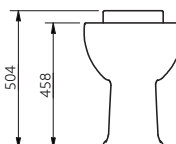

Close coupled box rim Doc M pan

Features

- Comfort height for easy side transfer
- Extended projection for Doc M

Available Colours

Product Description

Close coupled Doc M pan, white

Product Code

B-BWPANCC2-1