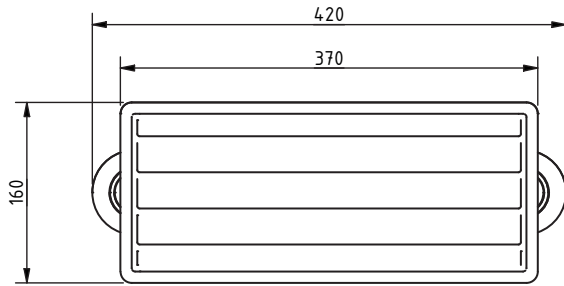

The Hanson Collection

220mm stainless steel concealed fixing back rest rail and pad