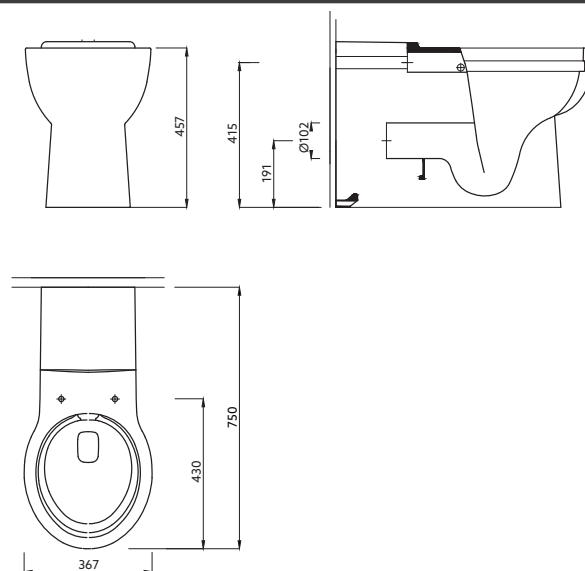

Premium rimless back to wall Doc M pan

Features

- Rimless design for ease of cleaning
- Comfort height for easy side transfer
- Extended projection for Doc M
- Contemporary design
- Pan only

Available Colours

(WH)

Product Description

Premium rimless back to wall Doc M pan

Product Code

NY02-SW-33000-WH