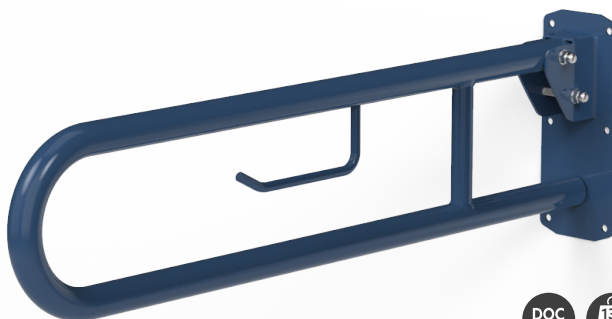

Stainless steel lift and lock hinged support rail with integral toilet roll holder

Features

- Complies with Part M of the Building Regulations
- Lift and lock folding mechanism
- Non-corrosive stainless steel construction
- Toilet roll holder

Available Colours

Product Description	Product Code

Hinged lift and lock support rail, stainless steel, toilet roll holder, 800mm, dark blue (RAL 5011)	211480/DB
Hinged lift and lock support rail, stainless steel, toilet roll holder, 800mm, dark grey (RAL 7016)	211480/DG
Hinged lift and lock support rail, stainless steel, toilet roll holder, 800mm, grey (RAL 7005)	211480/GY
Hinged lift and lock support rail, stainless steel, toilet roll holder, 800mm, white (RAL 9016)	211480/WH
Hinged lift and lock support rail, stainless steel, toilet roll holder, 800mm, satin	211480/SS
Hinged lift and lock support rail, stainless steel, toilet roll holder, 800mm, polished	211480/SP