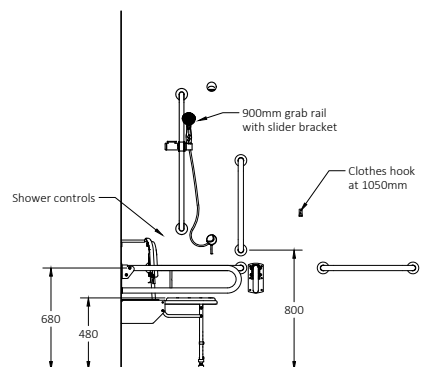

NY02-DM-41300-WH

NY02-DM-41300-SS

NY02-DM-41300-SP

Doc M Packs

Exposed valve Doc M shower pack with stainless steel concealed fixing grab rails

Pack Contents

- 1 x Doc M shower seat
- 1 x Exposed TMV3 Doc M shower valve
- 1 x Exposed Doc M shower diverter
- 1 x Shower head and hose
- 1 x Antivandal overhead shower head
- 3 x 600mm Stainless steel grab rails with concealed fixings
- 1 x 450mm Stainless steel grab rail with concealed fixings
- 1 x 900mm Stainless steel grab rail with concealed fixings
- 2 x 800mm Stainless steel hinged support rails
- 1 x 1200mm x 1200mm Stainless steel shower curtain rail
- 2 x Weighted shower curtains
- 1 x Sliding shower head bracket
- 1 x Single robe hook