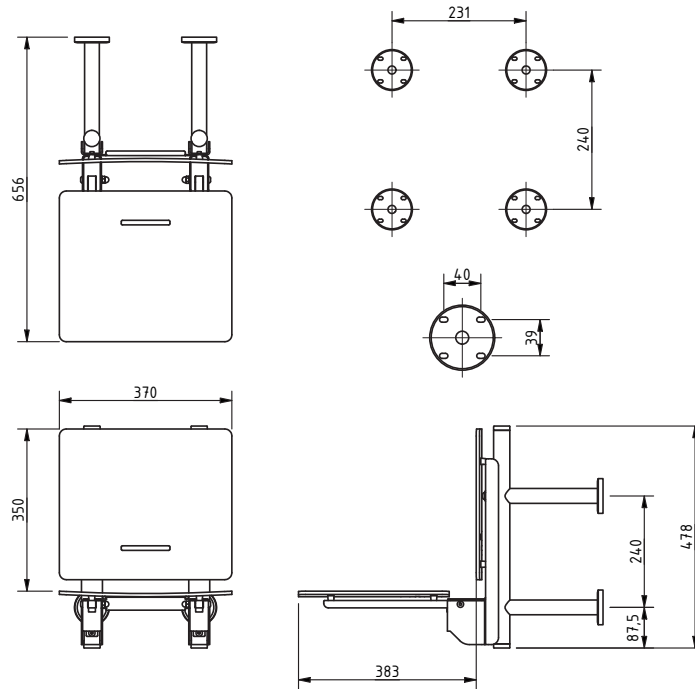

The Gosfield Collection

Stainless steel frame wall mounted removable fold down Doc M shower seat