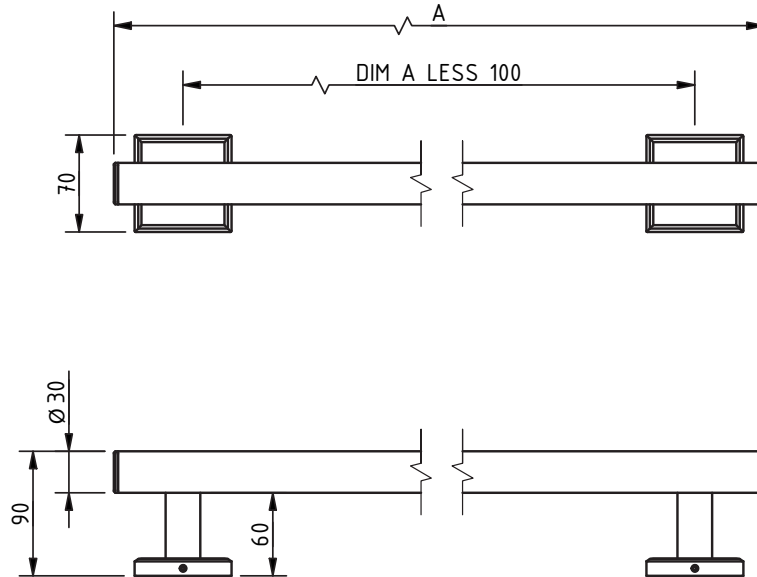

The Mortimer Collection

900mm stainless steel concealed fixing vertical grab rail

'A' represents the variable dimension in the table.

Features:

- Contemporary design
- High quality stainless steel construction
- Manufactured in Great Britain
- Available in 28 finishes
- Premium brand