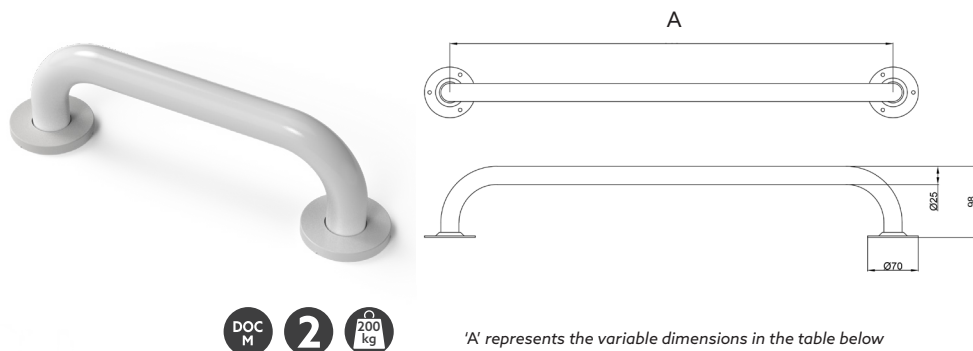

Grab Rails

Round flange steel grab rail with concealed fixings, 35mm diameter tube

'A' represents the variable dimensions in the table below

Features

- Complies with Part M of the Building Regulations
- Robust steel construction
- Durable epoxy polyester coated finish
- Concealed fixing grab rails

Available Colours

Product Description

Round flange grab rail, steel, concealed fixings, 35mm diameter, 305mm, white (RAL 9016)
Round flange grab rail, steel, concealed fixings, 35mm diameter, 455mm, dark blue (RAL 5011)
Round flange grab rail, steel, concealed fixings, 35mm diameter, 455mm, dark grey (RAL 7016)
Round flange grab rail, steel, concealed fixings, 35mm diameter, 455mm, grey (RAL 7005)
Round flange grab rail, steel, concealed fixings, 35mm diameter, 455mm, white (RAL 9016)
Round flange grab rail, steel, concealed fixings, 35mm diameter, 610mm, dark blue (RAL 5011)
Round flange grab rail, steel, concealed fixings, 35mm diameter, 610mm, dark grey (RAL 7016)
Round flange grab rail, steel, concealed fixings, 35mm diameter, 610mm, grey (RAL 7005)
Round flange grab rail, steel, concealed fixings, 35mm diameter, 610mm, white (RAL 9016)
Round flange grab rail, steel, concealed fixings, 35mm diameter, 915mm, dark blue (RAL 5011)
Round flange grab rail, steel, concealed fixings, 35mm diameter, 915mm, dark grey (RAL 7016)
Round flange grab rail, steel, concealed fixings, 35mm diameter, 915mm, grey (RAL 7005)
Round flange grab rail, steel, concealed fixings, 35mm diameter, 915mm, white (RAL 9016)

Product Code

G1235C/WH
G1835C/DB
G1835C/DG
G1835C/GY
G1835C/WH
G2435C/DB
G2435C/DG
G2435C/GY
G2435C/WH
G3635C/DB
G3635C/DG
G3635C/GY
G3635C/WH