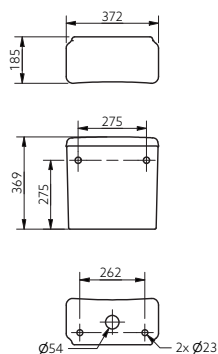

Low Level minimal cistern tank

Features

- Modern minimal design
- Suitable for front level action
- Universal - left or right handed
- Lockable lid option
- Bottom inlet
- *Cistern tank only*

Available Colours

Product Description

Low Level cistern, 3 holes, white

Product Code

BWCISTLL-SAN