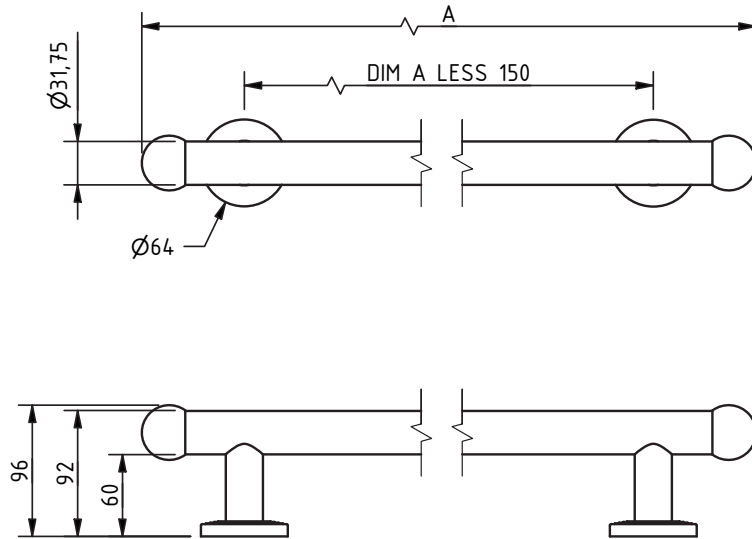

The Portland Collection

Solid brass concealed fixing grab rail

'A' represents the variable dimension in the table.

Features:

- Compliant with Part M of the Building Regulations
- Classical and authentic design
- Solid brass construction
- Manufactured in Great Britain
- Available 10+ finishes
- Premium brand