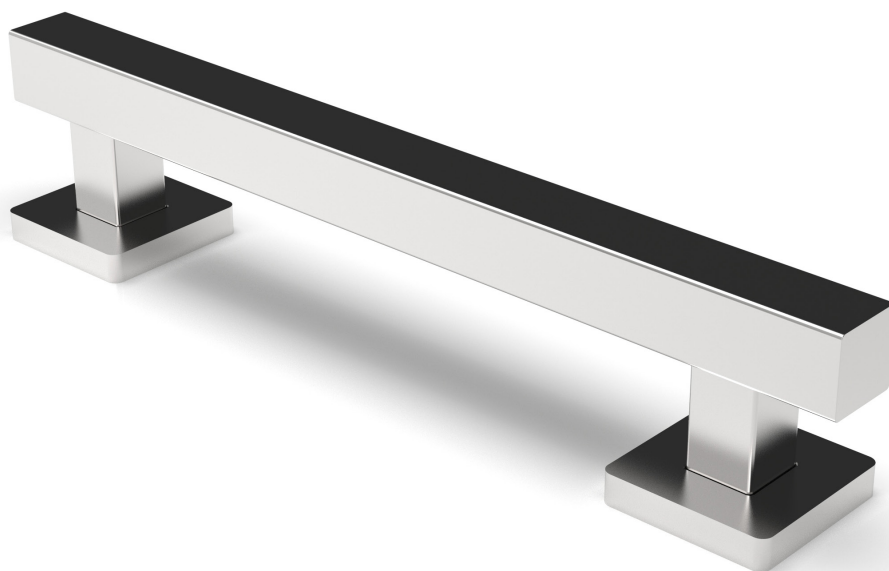

The Mortimer Collection

600mm stainless steel concealed fixing grab rail

Product Description	Horizontal	Vertical
600mm stainless steel concealed fixing grab rail, satin stainless steel	FL08-011-00-M00S	FL08-016-00-M00S
600mm stainless steel concealed fixing grab rail, polished stainless steel	FL08-011-00-M00P	FL08-016-00-M00P
600mm stainless steel concealed fixing grab rail, matt black coated	FL08-011-00-S01M	FL08-016-00-S01M
600mm stainless steel concealed fixing grab rail, matt white coated	FL08-011-00-S02M	FL08-016-00-S02M
600mm stainless steel concealed fixing grab rail, polished chrome plated	FL08-011-00-E01P	FL08-016-00-E01P
600mm stainless steel concealed fixing grab rail, satin chrome plated	FL08-011-00-E01S	FL08-016-00-E01S
600mm stainless steel concealed fixing grab rail, polished nickel plated	FL08-011-00-E02P	FL08-016-00-E02P
600mm stainless steel concealed fixing grab rail, satin nickel plated	FL08-011-00-E02S	FL08-016-00-E02S
600mm stainless steel concealed fixing grab rail, antique brass plated	FL08-011-00-E03A	FL08-016-00-E03A
600mm stainless steel concealed fixing grab rail, polished gold plated	FL08-011-00-E05P	FL08-016-00-E05P
600mm stainless steel concealed fixing grab rail, PVD polished nickel	FL08-011-00-P01P	FL08-016-00-P01P
600mm stainless steel concealed fixing grab rail, PVD satin nickel	FL08-011-00-P01S	FL08-016-00-P01S
600mm stainless steel concealed fixing grab rail, PVD polished gold	FL08-011-00-P02P	FL08-016-00-P02P
600mm stainless steel concealed fixing grab rail, PVD satin gold	FL08-011-00-P02S	FL08-016-00-P02S
600mm stainless steel concealed fixing grab rail, PVD polished graphite	FL08-011-00-P03P	FL08-016-00-P03P
600mm stainless steel concealed fixing grab rail, PVD satin graphite	FL08-011-00-P03S	FL08-016-00-P03S
600mm stainless steel concealed fixing grab rail, PVD polished anthracite	FL08-011-00-P04P	FL08-016-00-P04P
600mm stainless steel concealed fixing grab rail, PVD satin anthracite	FL08-011-00-P04S	FL08-016-00-P04S
600mm stainless steel concealed fixing grab rail, PVD polished brass	FL08-011-00-P05P	FL08-016-00-P05P
600mm stainless steel concealed fixing grab rail, PVD satin brass	FL08-011-00-P05S	FL08-016-00-P05S
600mm stainless steel concealed fixing grab rail, PVD polished bronze	FL08-011-00-P06P	FL08-016-00-P06P
600mm stainless steel concealed fixing grab rail, PVD satin bronze	FL08-011-00-P06S	FL08-016-00-P06S
600mm stainless steel concealed fixing grab rail, PVD polished warm gold	FL08-011-00-P07P	FL08-016-00-P07P
600mm stainless steel concealed fixing grab rail, PVD satin warm gold	FL08-011-00-P07S	FL08-016-00-P07S
600mm stainless steel concealed fixing grab rail, PVD polished champagne	FL08-011-00-P08P	FL08-016-00-P08P
600mm stainless steel concealed fixing grab rail, PVD satin champagne	FL08-011-00-P08S	FL08-016-00-P08S
600mm stainless steel concealed fixing grab rail, PVD polished warm brass	FL08-011-00-P09P	FL08-016-00-P09P
600mm stainless steel concealed fixing grab rail, PVD satin warm brass	FL08-011-00-P09S	FL08-016-00-P09S