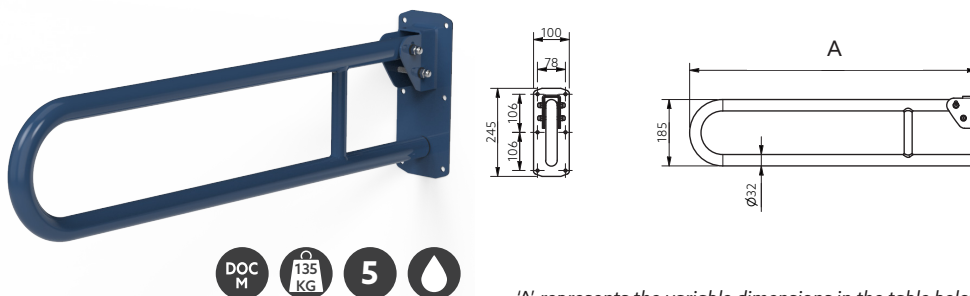

Product Code

115SC/DB
115SC/DG
115SC/GY
115SC/WH
115SC/SS
115SC/SP

Hinged Rails

Stainless steel lift and lock hinged support rail

'A' represents the variable dimensions in the table below

Features

- 800mm version complies with Part M of the Building Regulations
- Lift and lock folding mechanism
- Non-corrosive stainless steel construction
- Choice of sizes