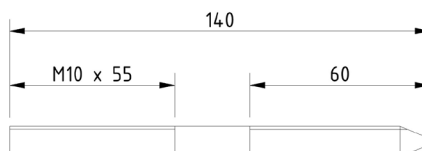

Premium basin fixing kit

Features

- Heavy duty basin fixing
- For use with premium basin

Product Description

Premium basin fixing kit, M10 x 140mm

Product Code

P-000247-X00X