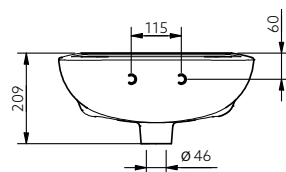

Standard Doc M basin

B-BASI1TH-SAN

B-BASI1TH-SAN

Features

- Two tap hole or central tap hole options available
- Compact design to maximise space for a wheelchair user
- No overflow
- Complies with Part M of the Building Regulations
- *Includes wall brackets*

Available Colours

WH

Product Description

450mm basin with wall brackets, central tap hole, white

450mm basin with wall brackets, two tap holes, white

Product Code

B-BASI1TH-SAN

B-BWBASIN-SAN