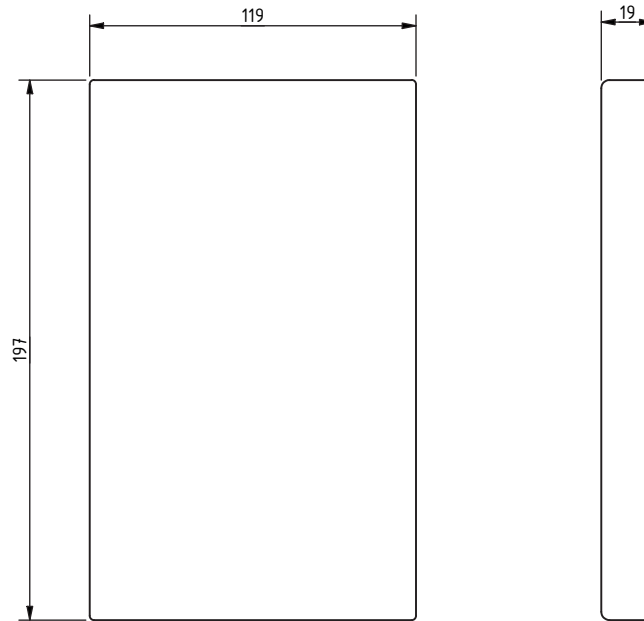

The Hanson Collection

Removable hinged rail blanking plate kit