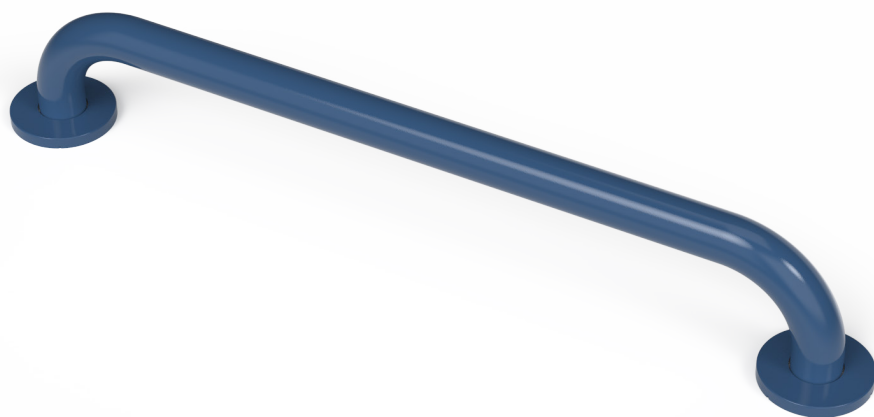

Product Code

230402/DB
230402/DG
230402/GY
230402/WH
230402/SS
230402/SP

Grab Rails

Stainless steel grab rail with concealed fixings, 35mm diameter tube

Features

- Non-corrosive stainless steel construction
- Concealed fixing grab rails
- Choice of lengths
- Choice of four standard colours
- Non standard colour options
- Complies with Part M of the Building Regulations
- Durable powder coated finish