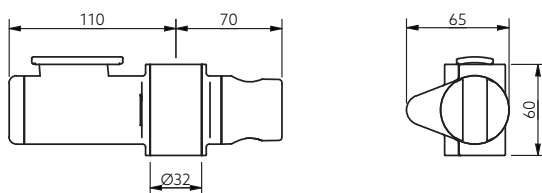

Polished chrome sliding shower head bracket for 32mm rail

Features

- Complies with Part M of the Building Regulations
- Large button for easy operation for users with limited dexterity
- Suitable for use with 32mm diameter rails

Available Colours

Product Description

Sliding shower head bracket, for 32mm rail, chrome polished

Product Code

250401/CP