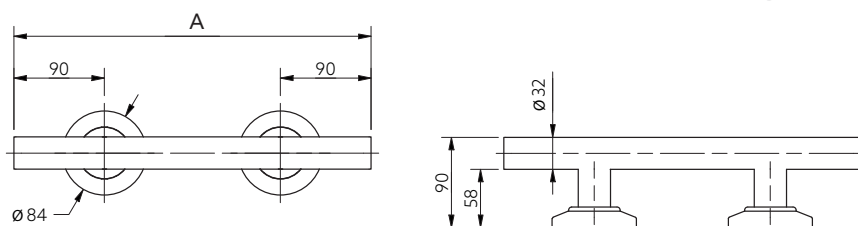

Available Colours

'A' represents the variable dimensions in the table below

Product Description	Product Code
Contemporary grab rail, straight, stainless steel, concealed nylon flange, 355mm, polished	310035/SP
Contemporary grab rail, straight, stainless steel, concealed nylon flange, 480mm, polished	310048/SP
Contemporary grab rail, straight, stainless steel, concealed nylon flange, 620mm, polished	310062/SP
Contemporary grab rail, straight, stainless steel, concealed nylon flange, 900mm, polished	310090/SP