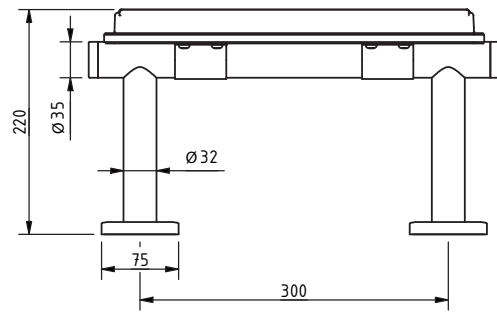

The Gosfield Collection

Stainless steel concealed fixing removable back rest rail and pad