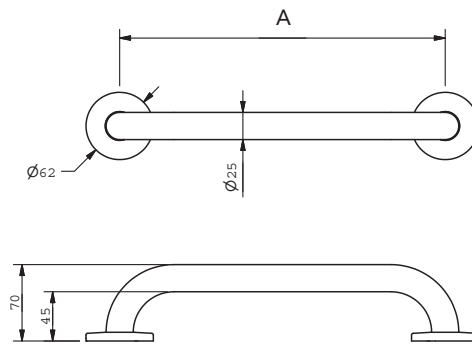

Grab Rails

Stainless steel 25mm diameter grab rail with concealed fixings

'A' represents the variable dimensions in the table below

Features

- Non-corrosive stainless steel construction
- Concealed fixing grab rails

Available Colours

Product Description	Product Code
Grab rail, stainless steel, concealed fixings, 25mm diameter, 300mm, polished	311230/SP
Grab rail, stainless steel, concealed fixings, 25mm diameter, 450mm polished	311245/SP
Grab rail, stainless steel, concealed fixings, 25mm diameter, 600mm, polished	311260/SP