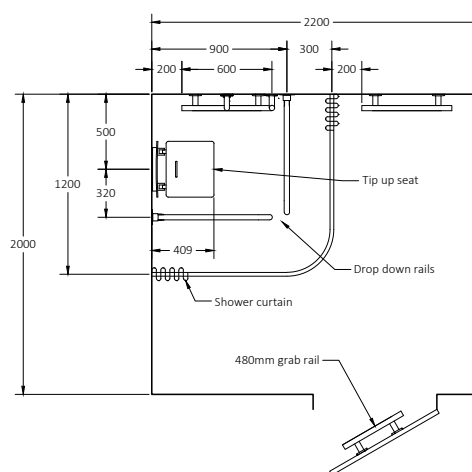

Product Description

Exposed valve Doc M shower pack, stainless steel, luxury grab rails, slimline shower seat, matt black (RAL 9005)

Exposed valve Doc M shower pack, stainless steel, luxury grab rails, slimline shower seat, satin

Exposed valve Doc M shower pack, stainless steel, luxury grab rails, slimline shower seat, polished

Product Code

321105/MB

321105/SS

321105/SP