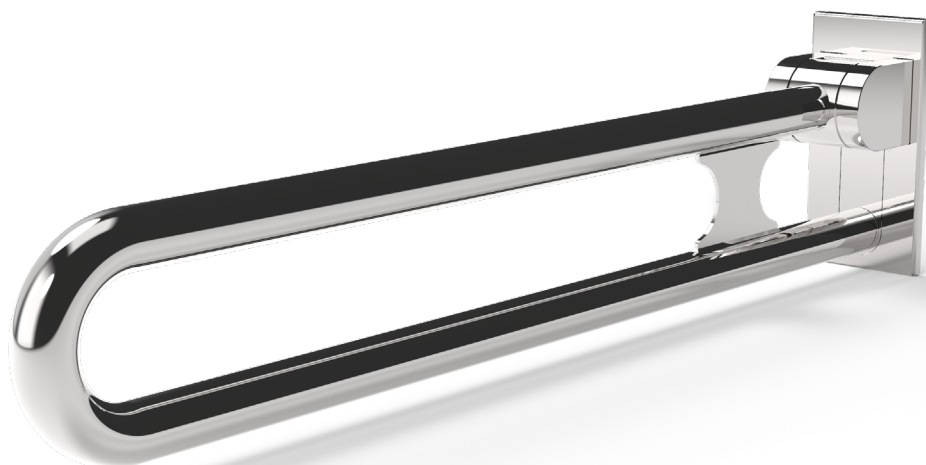

The Hanson Collection

Stainless steel concealed fixing looped hinged support rail

Product Description	Fixed	Removable
Stainless steel concealed fixing looped hinged support rail, satin stainless steel	FL03-052-00-M00S	FL03-052-09-M00S
Stainless steel concealed fixing looped hinged support rail, polished stainless steel	FL03-052-00-M00P	FL03-052-09-M00P
Stainless steel concealed fixing looped hinged support rail, matt black coated	FL03-052-00-S01M	FL03-052-09-S01M
Stainless steel concealed fixing looped hinged support rail, matt white coated	FL03-052-00-S02M	FL03-052-09-S02M
Stainless steel concealed fixing looped hinged support rail, polished chrome plated	FL03-052-00-E01P	FL03-052-09-E01P
Stainless steel concealed fixing looped hinged support rail, satin chrome plated	FL03-052-00-E01S	FL03-052-09-E01S
Stainless steel concealed fixing looped hinged support rail, polished nickel plated	FL03-052-00-E02P	FL03-052-09-E02P
Stainless steel concealed fixing looped hinged support rail, satin nickel plated	FL03-052-00-E02S	FL03-052-09-E02S
Stainless steel concealed fixing looped hinged support rail, antique brass plated	FL03-052-00-E03A	FL03-052-09-E03A
Stainless steel concealed fixing looped hinged support rail, polished gold plated	FL03-052-00-E05P	FL03-052-09-E05P
Stainless steel concealed fixing looped hinged support rail, PVD polished nickel	FL03-052-00-P01P	FL03-052-09-P01P
Stainless steel concealed fixing looped hinged support rail, PVD satin nickel	FL03-052-00-P01S	FL03-052-09-P01S
Stainless steel concealed fixing looped hinged support rail, PVD polished gold	FL03-052-00-P02P	FL03-052-09-P02P
Stainless steel concealed fixing looped hinged support rail, PVD satin gold	FL03-052-00-P02S	FL03-052-09-P02S
Stainless steel concealed fixing looped hinged support rail, PVD polished graphite	FL03-052-00-P03P	FL03-052-09-P03P
Stainless steel concealed fixing looped hinged support rail, PVD satin graphite	FL03-052-00-P03S	FL03-052-09-P03S
Stainless steel concealed fixing looped hinged support rail, PVD polished anthracite	FL03-052-00-P04P	FL03-052-09-P04P
Stainless steel concealed fixing looped hinged support rail, PVD satin anthracite	FL03-052-00-P04S	FL03-052-09-P04S
Stainless steel concealed fixing looped hinged support rail, PVD polished brass	FL03-052-00-P05P	FL03-052-09-P05P
Stainless steel concealed fixing looped hinged support rail, PVD satin brass	FL03-052-00-P05S	FL03-052-09-P05S
Stainless steel concealed fixing looped hinged support rail, PVD polished bronze	FL03-052-00-P06P	FL03-052-09-P06P
Stainless steel concealed fixing looped hinged support rail, PVD satin bronze	FL03-052-00-P06S	FL03-052-09-P06S
Stainless steel concealed fixing looped hinged support rail, PVD polished warm gold	FL03-052-00-P07P	FL03-052-09-P07P
Stainless steel concealed fixing looped hinged support rail, PVD satin warm gold	FL03-052-00-P07S	FL03-052-09-P07S
Stainless steel concealed fixing looped hinged support rail, PVD polished champagne	FL03-052-00-P08P	FL03-052-09-P08P
Stainless steel concealed fixing looped hinged support rail, PVD satin champagne	FL03-052-00-P08S	FL03-052-09-P08S
Stainless steel concealed fixing looped hinged support rail, PVD polished warm brass	FL03-052-00-P09P	FL03-052-09-P09P
Stainless steel concealed fixing looped hinged support rail, PVD satin warm brass	FL03-052-00-P09S	FL03-052-09-P09S