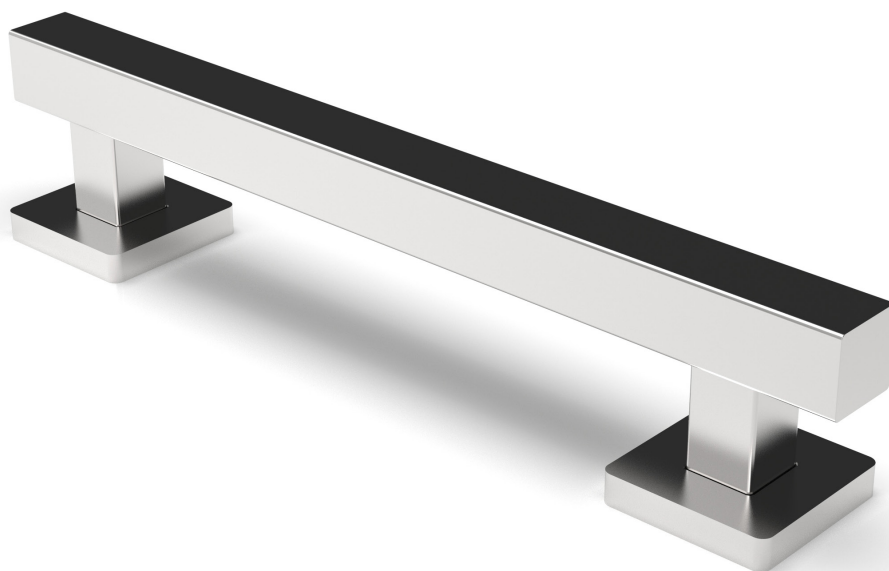

The Mortimer Collection

900mm stainless steel concealed fixing vertical removable grab rail

Product Description	Codes
900mm stainless steel concealed fixing vertical removable grab rail, satin stainless steel	FL08-012-09-M00S
900mm stainless steel concealed fixing vertical removable grab rail, polished stainless steel	FL08-012-09-M00P
900mm stainless steel concealed fixing vertical removable grab rail, matt black coating	FL08-012-09-S01M
900mm stainless steel concealed fixing vertical removable grab rail, matt white coating	FL08-012-09-S02M
900mm stainless steel concealed fixing vertical removable grab rail, polished chrome plated	FL08-012-09-E01P
900mm stainless steel concealed fixing vertical removable grab rail, satin chrome plated	FL08-012-09-E01S
900mm stainless steel concealed fixing vertical removable grab rail, polished nickel plated	FL08-012-09-E02P
900mm stainless steel concealed fixing vertical removable grab rail, satin nickel plated	FL08-012-09-E02S
900mm stainless steel concealed fixing vertical removable grab rail, antique brass plated	FL08-012-09-E03A
900mm stainless steel concealed fixing vertical removable grab rail, polished gold plated	FL08-012-09-E05P
900mm stainless steel concealed fixing vertical removable grab rail, PVD polished nickel	FL08-012-09-P01P
900mm stainless steel concealed fixing vertical removable grab rail, PVD satin nickel	FL08-012-09-P01S
900mm stainless steel concealed fixing vertical removable grab rail, PVD polished gold	FL08-012-09-P02P
900mm stainless steel concealed fixing vertical removable grab rail, PVD satin gold	FL08-012-09-P02S
900mm stainless steel concealed fixing vertical removable grab rail, PVD polished graphite	FL08-012-09-P03P
900mm stainless steel concealed fixing vertical removable grab rail, PVD satin graphite	FL08-012-09-P03S
900mm stainless steel concealed fixing vertical removable grab rail, PVD polished anthracite	FL08-012-09-P04P
900mm stainless steel concealed fixing vertical removable grab rail, PVD satin anthracite	FL08-012-09-P04S
900mm stainless steel concealed fixing vertical removable grab rail, PVD polished brass	FL08-012-09-P05P
900mm stainless steel concealed fixing vertical removable grab rail, PVD satin brass	FL08-012-09-P05S
900mm stainless steel concealed fixing vertical removable grab rail, PVD polished bronze	FL08-012-09-P06P
900mm stainless steel concealed fixing vertical removable grab rail, PVD satin bronze	FL08-012-09-P06S
900mm stainless steel concealed fixing vertical removable grab rail, PVD polished warm gold	FL08-012-09-P07P
900mm stainless steel concealed fixing vertical removable grab rail, PVD satin warm gold	FL08-012-09-P07S
900mm stainless steel concealed fixing vertical removable grab rail, PVD polished champagne	FL08-012-09-P08P
900mm stainless steel concealed fixing vertical removable grab rail, PVD satin champagne	FL08-012-09-P08S
900mm stainless steel concealed fixing vertical removable grab rail, PVD polished warm brass	FL08-012-09-P09P
900mm stainless steel concealed fixing vertical removable grab rail, PVD satin warm brass	FL08-012-09-P09S