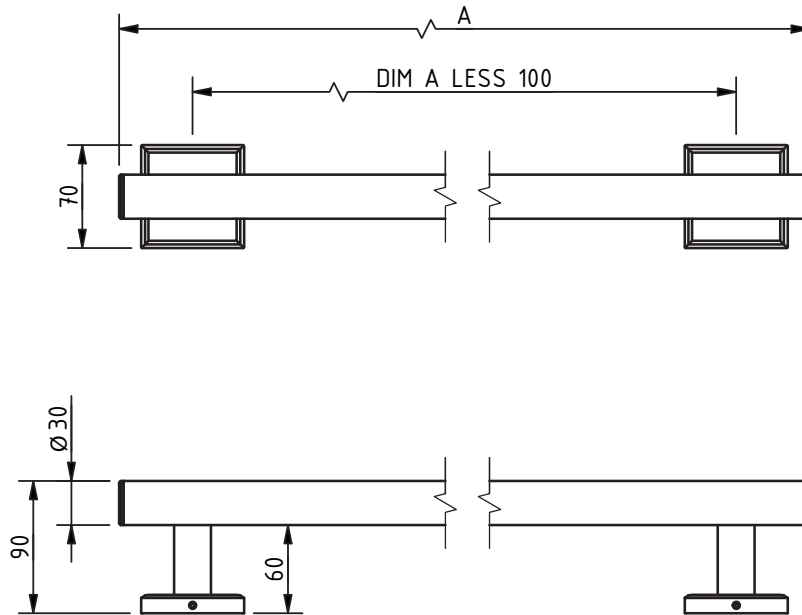

The Mortimer Collection

450mm stainless steel concealed fixing horizontal removable grab rail

'A' represents the variable dimension in the table.

Features:

- Innovative removable solution
- Contemporary design
- High quality stainless steel construction
- Manufactured in Great Britain
- Available in 28 finishes
- Premium brand