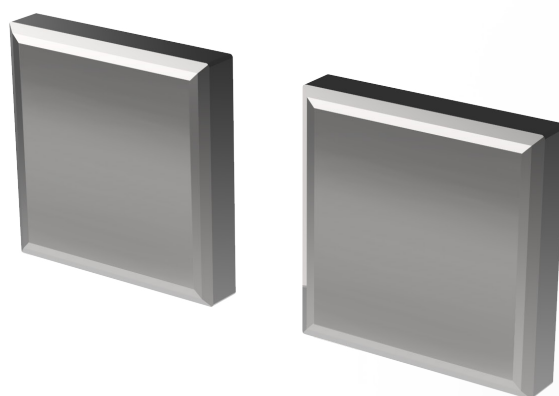

The Mortimer Collection

Removable grab rail blanking plate kit

Product Description	Codes
Removable grab rail blanking plate kit, satin stainless steel	FL08-019-09-M00S
Removable grab rail blanking plate kit, polished stainless steel	FL08-019-09-M00P
Removable grab rail blanking plate kit, matt black coating	FL08-019-09-S01M
Removable grab rail blanking plate kit, matt white coating	FL08-019-09-S02M
Removable grab rail blanking plate kit, polished chrome plated	FL08-019-09-E01P
Removable grab rail blanking plate kit, satin chrome plated	FL08-019-09-E01S
Removable grab rail blanking plate kit, polished nickel plated	FL08-019-09-E02P
Removable grab rail blanking plate kit, satin nickel plated	FL08-019-09-E02S
Removable grab rail blanking plate kit, antique brass plated	FL08-019-09-E03A
Removable grab rail blanking plate kit, polished gold plated	FL08-019-09-E05P
Removable grab rail blanking plate kit, PVD polished nickel	FL08-019-09-P01P
Removable grab rail blanking plate kit, PVD satin nickel	FL08-019-09-P01S
Removable grab rail blanking plate kit, PVD polished gold	FL08-019-09-P02P
Removable grab rail blanking plate kit, PVD satin gold	FL08-019-09-P02S
Removable grab rail blanking plate kit, PVD polished graphite	FL08-019-09-P03P
Removable grab rail blanking plate kit, PVD satin graphite	FL08-019-09-P03S
Removable grab rail blanking plate kit, PVD polished anthracite	FL08-019-09-P04P
Removable grab rail blanking plate kit, PVD satin anthracite	FL08-019-09-P04S
Removable grab rail blanking plate kit, PVD polished brass	FL08-019-09-P05P
Removable grab rail blanking plate kit, PVD satin brass	FL08-019-09-P05S
Removable grab rail blanking plate kit, PVD polished bronze	FL08-019-09-P06P
Removable grab rail blanking plate kit, PVD satin bronze	FL08-019-09-P06S
Removable grab rail blanking plate kit, PVD polished warm gold	FL08-019-09-P07P
Removable grab rail blanking plate kit, PVD satin warm gold	FL08-019-09-P07S
Removable grab rail blanking plate kit, PVD polished champagne	FL08-019-09-P08P
Removable grab rail blanking plate kit, PVD satin champagne	FL08-019-09-P08S
Removable grab rail blanking plate kit, PVD polished warm brass	FL08-019-09-P09P
Removable grab rail blanking plate kit, PVD satin warm brass	FL08-019-09-P09S