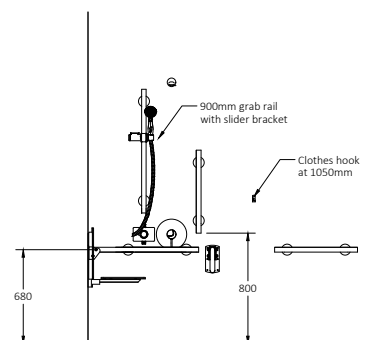

Product Description

Product Code

Concealed valve Doc M shower pack, stainless steel, luxury grab rails, slimline shower seat, matt black (RAL 9005)	321104/MB
Concealed valve Doc M shower pack, stainless steel, luxury grab rails, slimline shower seat, satin	321104/SS
Concealed valve Doc M shower pack, stainless steel, luxury grab rails, slimline shower seat, polished	321104/SP