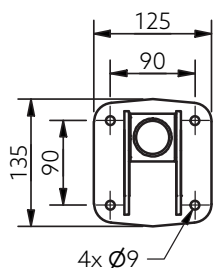

Product Description

Product Code

Contemporary single arm friction rail, stainless steel, exposed fixings, satin

310480/SS

Contemporary single arm friction rail, stainless steel, exposed fixings, polished

310480/SP

Contemporary single arm friction rail, stainless steel, exposed fixings, matt black (RAL 9005)

310480/MB