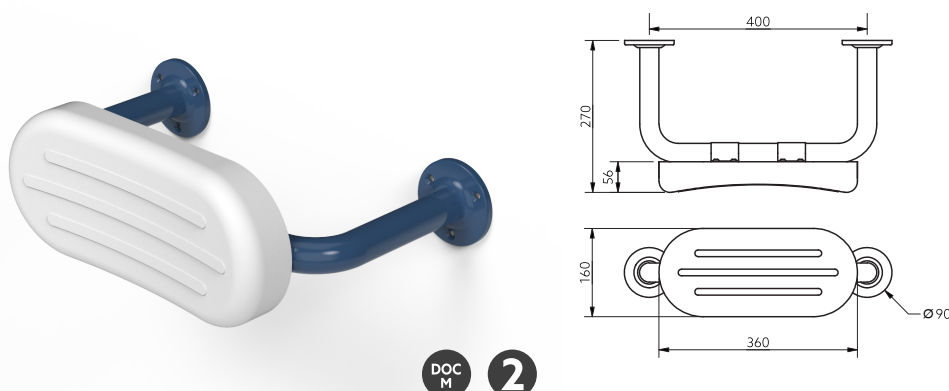

Product Code

G1235C/WH
G1835C/DB
G1835C/DG
G1835C/GY
G1835C/WH
G2435C/DB
G2435C/DG
G2435C/GY
G2435C/WH
G3635C/DB
G3635C/DG
G3635C/GY
G3635C/WH

Back rest rail with white pad

Features

- Complies with Part M of the Building Regulations
- Robust steel construction
- Durable wipe clean polyurethane pad
- Closed cell polyurethane construction for maximum hygiene and comfort
- Saddle clips for fixing pad to rail