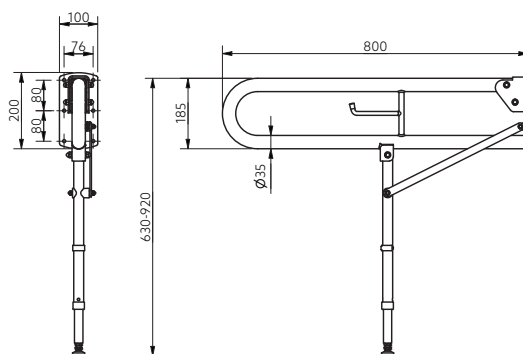

Hinged Support Rails

Lift and lock steel hinged support rail with toilet roll holder and leg, 800mm

Features

- Adjustable folding support leg
- Lift and lock folding mechanism
- Integral toilet roll holder
- Robust steel construction
- Durable epoxy polyester coating
- Complies with Part M of the Building Regulations

Available Colours

Product Description

Trombone lift and lock hinged support rail, steel, toilet roll holder, leg, 800mm, dark blue (RAL 5011)
Trombone lift and lock hinged support rail, steel, toilet roll holder, leg, 800mm, dark grey (RAL 7016)
Trombone lift and lock hinged support rail, steel, toilet roll holder, leg, 800mm, grey (RAL 7005)
Trombone lift and lock hinged support rail, steel, toilet roll holder, leg, 800mm, white (RAL 9016)

Product Code

DDGR-BP/DB
DDGR-BP/DG
DDGR-BP/GY
DDGR-BP/WH