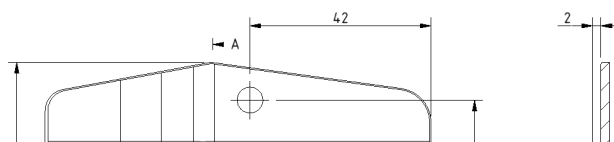

Basin hanging bracket

Features

- Basin fixing kit for compact Doc M basin

Product Description

Basin hanging bracket

Product Code

P-000248-X00X