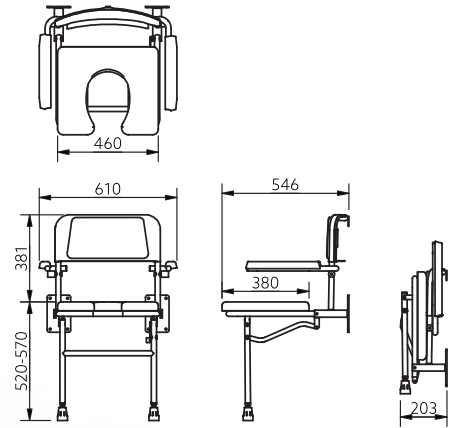

Showering

Wall mounted horseshoe shower seat with legs back and arms

Features

- Clip on plastic moulded horseshoe seat
- Sturdy white epoxy coated aluminium frame
- Closed cell polyurethane construction pads for maximum hygiene and comfort
- Height adjustable
- Padded fold down arm rests

Available Colours

Product Description

Wall mounted horseshoe shower seat, back, arms, legs, padded, grey

Product Code

SB-082/GY