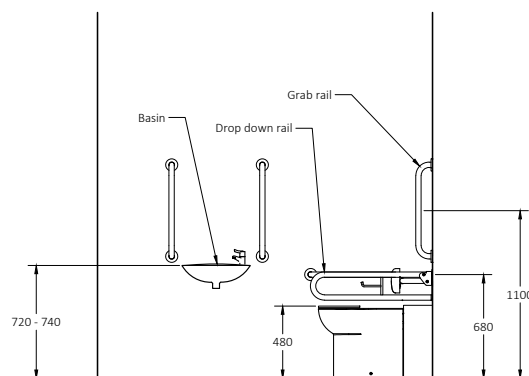

Back to wall Doc M toilet pack with steel exposed fixing grab rails

Pack Contents

- 5 x 600mm Coated steel grab rails with exposed fixings
- 1 x 800mm Coated steel hinged support rail with toilet roll holder
- 1 x 270mm Coated steel back rest rail and pad with exposed fixings
- 1 x Sequential basin mixer tap
- 1 x TMV3 Valve (optional)
- 1 x Back to wall Doc M pan
- 1 x Back box for back to wall pan
- 1 x Concealed cistern with siphon kit and flush pipe
- 1 x Extended spatula lever
- 1 x Ring only toilet seat
- 1 x Two tap hole basin
- 1 x White tap hole blanking cap