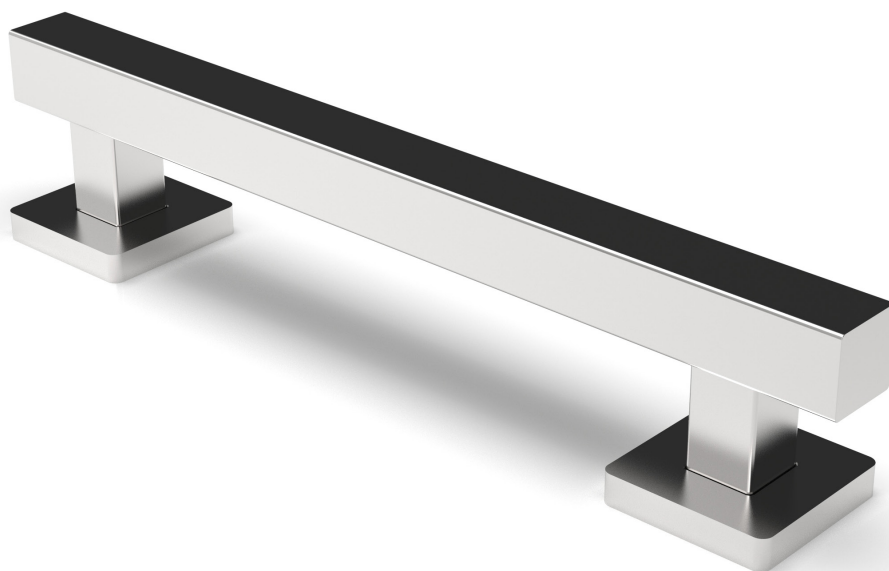

The Mortimer Collection

450mm stainless steel concealed fixing horizontal removable grab rail

Product Description	Codes
450mm stainless steel concealed fixing horizontal removable grab rail, satin stainless steel	FL08-010-09-M00S
450mm stainless steel concealed fixing horizontal removable grab rail, polished stainless steel	FL08-010-09-M00P
450mm stainless steel concealed fixing horizontal removable grab rail, matt black coating	FL08-010-09-S01M
450mm stainless steel concealed fixing horizontal removable grab rail, matt white coating	FL08-010-09-S02M
450mm stainless steel concealed fixing horizontal removable grab rail, polished chrome plated	FL08-010-09-E01P
450mm stainless steel concealed fixing horizontal removable grab rail, satin chrome plated	FL08-010-09-E01S
450mm stainless steel concealed fixing horizontal removable grab rail, polished nickel plated	FL08-010-09-E02P
450mm stainless steel concealed fixing horizontal removable grab rail, satin nickel plated	FL08-010-09-E02S
450mm stainless steel concealed fixing horizontal removable grab rail, antique brass plated	FL08-010-09-E03A
450mm stainless steel concealed fixing horizontal removable grab rail, polished gold plated	FL08-010-09-E05P
450mm stainless steel concealed fixing horizontal removable grab rail, PVD polished nickel	FL08-010-09-P01P
450mm stainless steel concealed fixing horizontal removable grab rail, PVD satin nickel	FL08-010-09-P01S
450mm stainless steel concealed fixing horizontal removable grab rail, PVD polished gold	FL08-010-09-P02P
450mm stainless steel concealed fixing horizontal removable grab rail, PVD satin gold	FL08-010-09-P02S
450mm stainless steel concealed fixing horizontal removable grab rail, PVD polished graphite	FL08-010-09-P03P
450mm stainless steel concealed fixing horizontal removable grab rail, PVD satin graphite	FL08-010-09-P03S
450mm stainless steel concealed fixing horizontal removable grab rail, PVD polished anthracite	FL08-010-09-P04P
450mm stainless steel concealed fixing horizontal removable grab rail, PVD satin anthracite	FL08-010-09-P04S
450mm stainless steel concealed fixing horizontal removable grab rail, PVD polished brass	FL08-010-09-P05P
450mm stainless steel concealed fixing horizontal removable grab rail, PVD satin brass	FL08-010-09-P05S
450mm stainless steel concealed fixing horizontal removable grab rail, PVD polished bronze	FL08-010-09-P06P
450mm stainless steel concealed fixing horizontal removable grab rail, PVD satin bronze	FL08-010-09-P06S
450mm stainless steel concealed fixing horizontal removable grab rail, PVD polished warm gold	FL08-010-09-P07P
450mm stainless steel concealed fixing horizontal removable grab rail, PVD satin warm gold	FL08-010-09-P07S
450mm stainless steel concealed fixing horizontal removable grab rail, PVD polished champagne	FL08-010-09-P08P
450mm stainless steel concealed fixing horizontal removable grab rail, PVD satin champagne	FL08-010-09-P08S
450mm stainless steel concealed fixing horizontal removable grab rail, PVD polished warm brass	FL08-010-09-P09P
450mm stainless steel concealed fixing horizontal removable grab rail, PVD satin warm brass	FL08-010-09-P09S