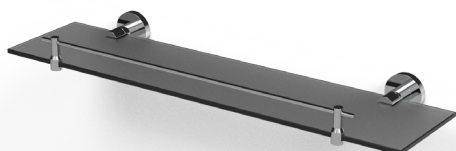

Sanitary Ware and Accessories

Glass shelf

Features

- Contemporary design
- Brass construction
- Polished chrome finish

Available Colours

Product Description

Glass shelf, chrome polished

Product Code

343007/CP