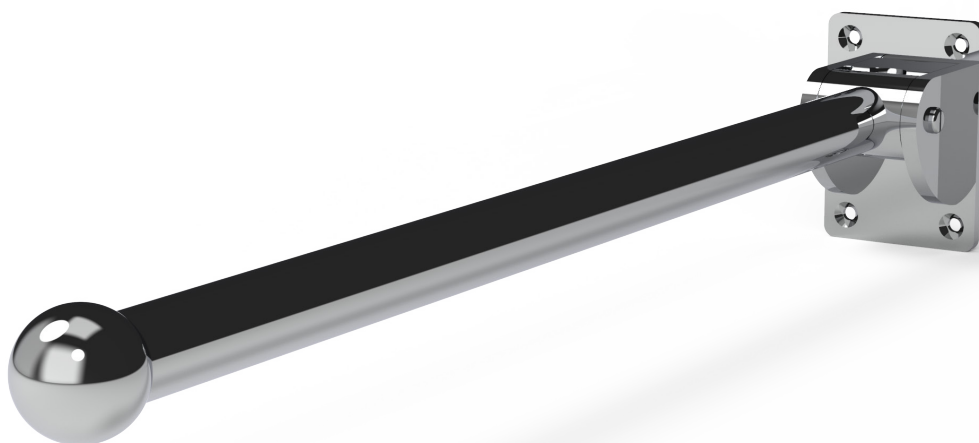

The Portland Collection

Solid brass concealed fixing grab rail

'A' represents the variable dimension in the table.

Features:

- Compliant with Part M of the Building Regulations
- Classical and authentic design
- Solid brass construction
- Manufactured in Great Britain
- Available 10+ finishes
- Premium brand

The Portland Collection

220mm solid brass concealed fixing back rest rail and pad

Features:

- Compliant with Part M of the Building Regulations
- Classical and authentic design
- Solid brass construction
- Manufactured in Great Britain
- Wooden backrest for ultimate luxury and style
- Available 10+ finishes
- Premium brand

Colour and finish options

The Portland Collection

800mm solid brass exposed fixing hinged support rail

Product Description	Codes
800mm Solid Brass Exposed Fixing Hinged Support Rail, Natural Antique Bronze	FL05-050-00-B01A
800mm Solid Brass Exposed Fixing Hinged Support Rail, Natural Satin Bronze	FL05-050-00-B01S
800mm Solid Brass Exposed Fixing Hinged Support Rail, Natural Weathered Bronze	FL05-050-00-B01W
800mm Solid Brass Exposed Fixing Hinged Support Rail, Natural Antique Brass	FL05-050-00-B02A
800mm Solid Brass Exposed Fixing Hinged Support Rail, Natural Polished Brass	FL05-050-00-B02P
800mm Solid Brass Exposed Fixing Hinged Support Rail, Natural Satin Brass	FL05-050-00-B02S
800mm Solid Brass Exposed Fixing Hinged Support Rail, Natural Weathered Brass	FL05-050-00-B02W
800mm Solid Brass Exposed Fixing Hinged Support Rail, Polished Chrome Plated	FL05-050-00-E01P
800mm Solid Brass Exposed Fixing Hinged Support Rail, Satin Chrome Plated	FL05-050-00-E01S
800mm Solid Brass Exposed Fixing Hinged Support Rail, Polished Nickel Plated	FL05-050-00-E02P
800mm Solid Brass Exposed Fixing Hinged Support Rail, Satin Nickel Plated	FL05-050-00-E02S
800mm Solid Brass Exposed Fixing Hinged Support Rail, Polished Gold Plated	FL05-050-00-E05P