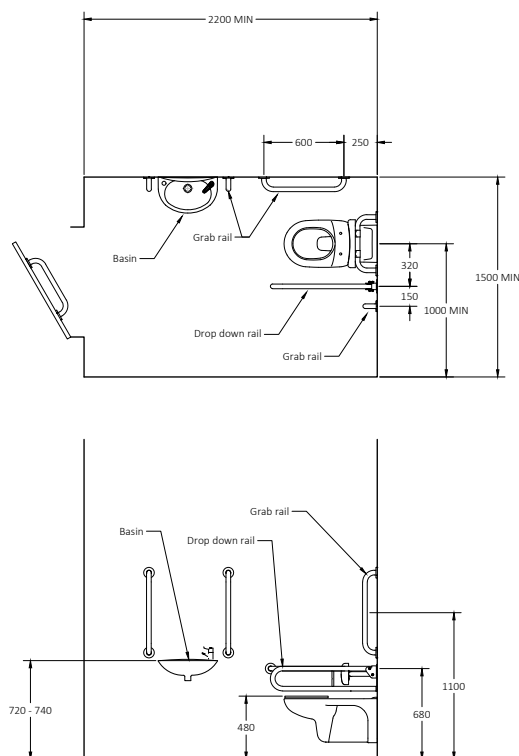

Product Code

AMBBTWC/DB
AMBBTWC/DG
AMBBTWC/GY
AMBBTWC/WH
AMBBTWC/SS
AMBBTWC/SP

Wall hung Doc M toilet pack with stainless steel concealed fixing grab rails

Pack Contents

- 4 x 600mm Stainless steel grab rails with concealed fixings
- 1 x 450mm Stainless steel grab rail with concealed fixings
- 1 x 800mm Stainless steel hinged support rail
- 1 x 2200mm Stainless steel back rest rail and pad with concealed fixing
- 1 x Sequential basin mixer tap (optional thermostatic mixer tap)
- 1 x TMV3 Valve (optional)
- 1 x Wall hung Doc M pan
- 1 x Floor mounting frame for wall hung pan
- 1 x Concealed cistern with siphon kit and flush pipe
- 1 x Extended spatula lever
- 1 x Ring only toilet seat
- 1 x Two tap hole basin
- 1 x White tap hole blanking cap