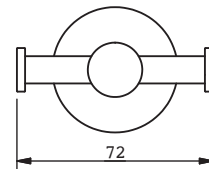

Contemporary double robe hook

Features

- Contemporary design
- Brass construction
- Polished chrome finish

Available Colours

Product Description

Double robe hook, chrome polished

Product Code

343011/CP