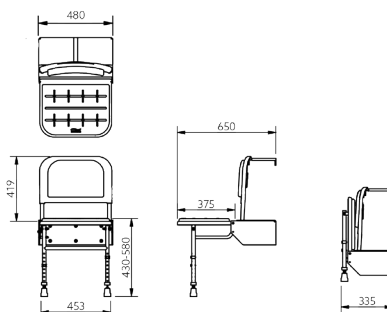

Wall mounted padded Doc M shower seat

Features

- Complies with Part M of the Building Regulations
- Extended projection to enable easy side transfer
- Non-corrosive aluminium & stainless steel frame
- Closed cell polyurethane pads for maximum hygiene and comfort
- Height adjustable

Available Colours

Product Description	Product Code
Doc M shower seat, 650mm projection, white frame, dark blue pads	SB-085/DB
Doc M shower seat, 650mm projection, white frame, grey pads	SB-085/GY