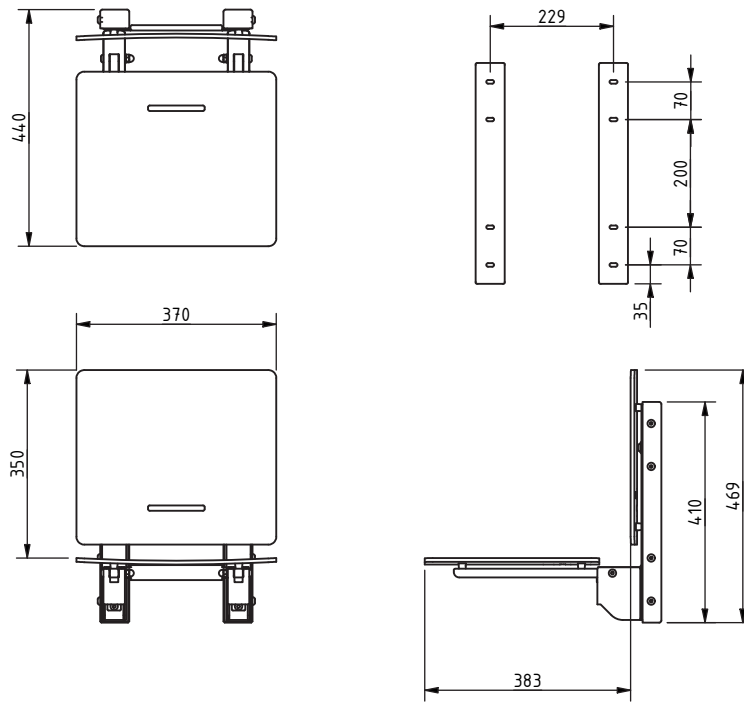

The Gosfield Collection

Stainless steel frame wall mounted fold down shower seat