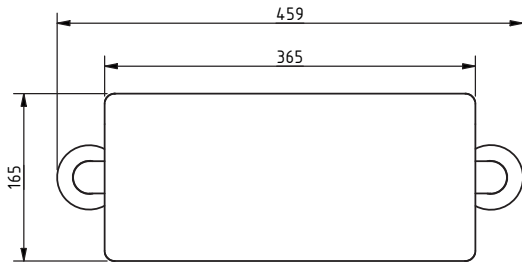

The Portland Collection

220mm solid brass concealed fixing back rest rail and pad