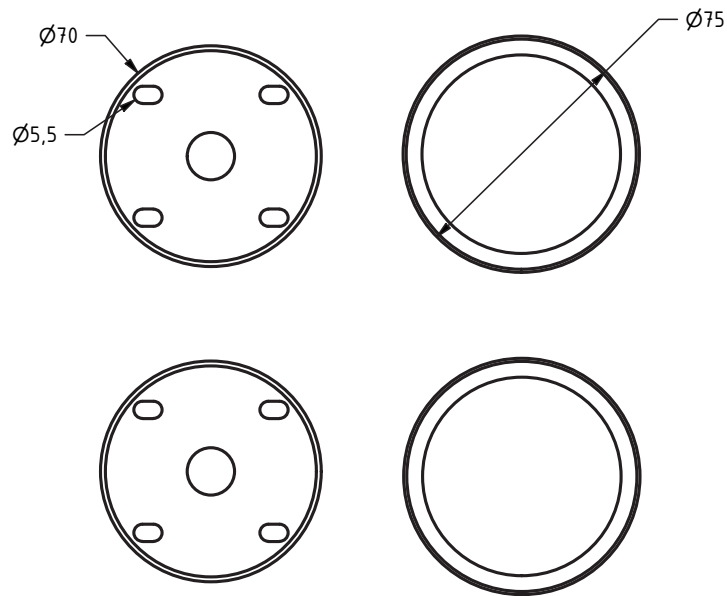

The Hanson Collection

Removable grab rail blanking plate kit