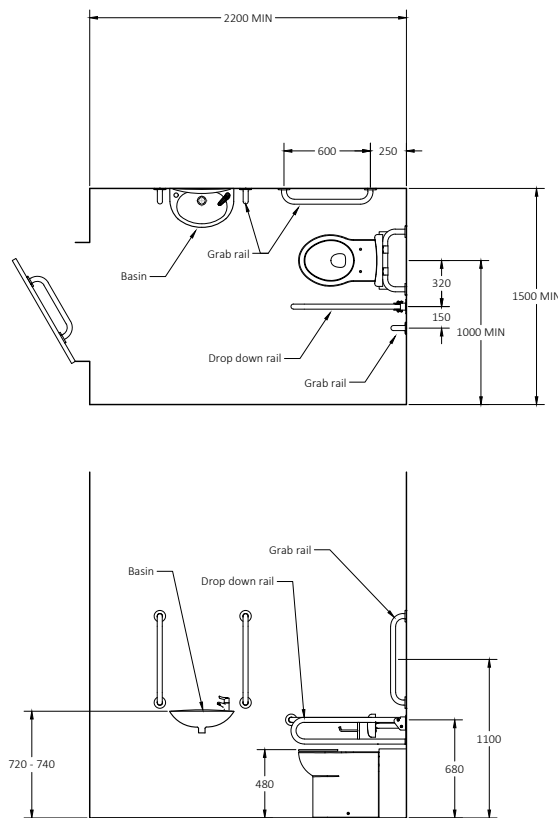

Product Code

- AMBBTW/DB
- AMBBTW/DG
- AMBBTW/GY
- AMBBTW/WH

Back to wall Doc M toilet pack with steel concealed fixing grab rails

Pack Contents

- 5 x 600mm Coated steel grab rails with concealed fixings
- 1 x 800mm Coated steel hinged support rail with toilet roll holder
- 1 x 270mm Coated steel back rest rail and pad with concealed fixing
- 1 x Sequential basin mixer tap
- 1 x TMV3 Valve (optional)
- 1 x Back to wall Doc M pan
- 1 x Back box for back to wall pan
- 1 x Concealed cistern with siphon kit and flush pipe
- 1 x Extended spatula lever
- 1 x Ring only toilet seat
- 1 x Two tap hole basin
- 1 x White tap hole blanking cap