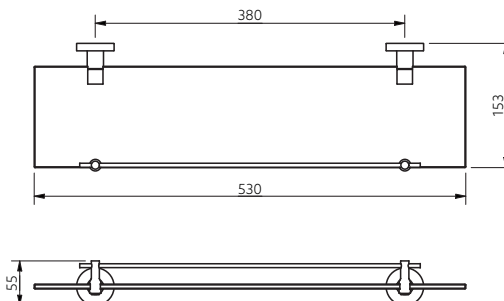

Sanitary Ware and Accessories

Glass shelf

Features

- Contemporary design
- Brass construction
- Polished chrome finish

Available Colours

Product Description

Glass shelf, chrome polished

Product Code

343007/CP