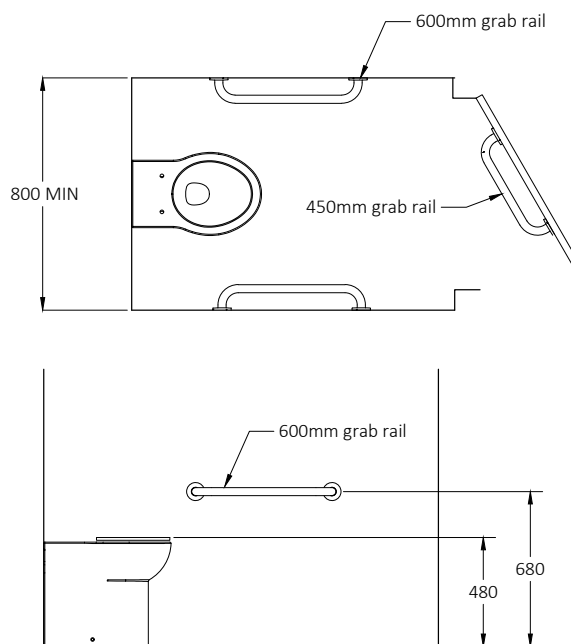

Back to wall Doc M toilet pack, steel, concealed fixings, TMV3 valve, white (RAL 9016)

DM820KC/WH

Doc M Packs

Back to wall ambulant Doc M toilet pack with steel concealed fixing grab rails

Pack Contents

- 2 x 600mm Coated steel grab rails with concealed fixings
- 1 x 450mm Coated steel grab rail with concealed fixings
- 1 x Back to wall Doc M pan
- 1 x Concealed cistern with siphon kit and flush pipe
- 1 x Extended spatula lever
- 1 x Ring only toilet seat