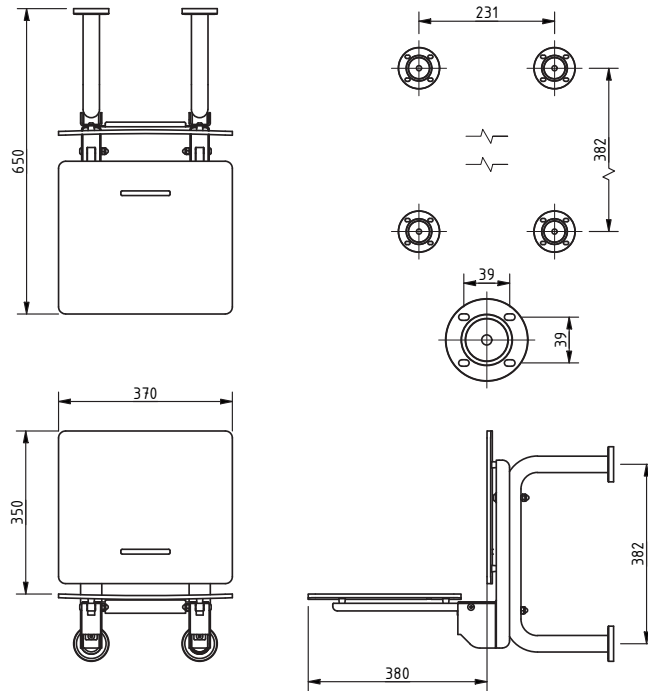

The Hanson Collection

Stainless steel frame wall mounted fold down Doc M shower seat