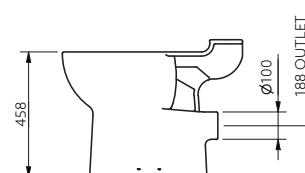

Close coupled box rim Doc M pan

Features

- Comfort height for easy side transfer
- Extended projection for Doc M

Available Colours

Product Description

Close coupled Doc M pan, white

Product Code

B-BWPANCC2-1