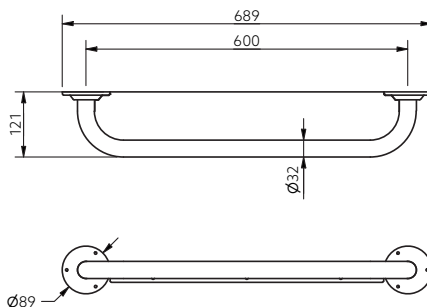

Hinged Rails

Stainless steel anti ligature grab rail

Features

- Ligature free design
- Non-corrosive stainless steel construction

Available Colours

Product Description

Anti ligature grab rail, stainless steel, exposed fixings, 32mm diameter, 600mm, dark blue (RAL 5011)
Anti ligature grab rail, stainless steel, exposed fixings, 32mm diameter, 600mm, dark grey (RAL 7016)
Anti ligature grab rail, stainless steel, exposed fixings, 32mm diameter, 600mm, grey (RAL 7005)
Anti ligature grab rail, stainless steel, exposed fixings, 32mm diameter, 600mm, white (RAL 9016)
Anti ligature grab rail, stainless steel, exposed fixings, 32mm diameter, 600mm, satin

Product Code

240060/DB
240060/DG
240060/GY
240060/WH
240060/SS