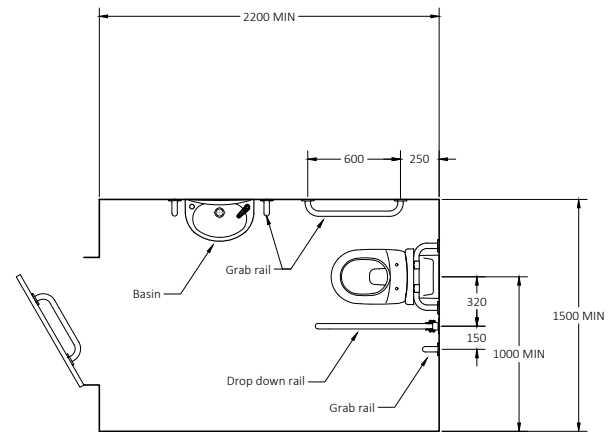

Wall hung Doc M toilet pack with steel concealed fixing grab rails

Pack Contents

- 5 x 600mm Coated steel grab rails with concealed fixings
- 1 x 800mm Coated steel hinged support rail with toilet roll holder
- 1 x 2200mm Coated steel back rest rail and pad with concealed fixing
- 1 x Sequential basin mixer tap
- 1 x TMV3 Valve (optional)
- 1 x Wall hung Doc M pan
- 1 x Floor mounting frame for wall hung pan
- 1 x Concealed cistern with siphon kit and flush pipe
- 1 x Extended spatula lever
- 1 x Ring only toilet seat
- 1 x Two tap hole basin
- 1 x White tap hole blanking cap