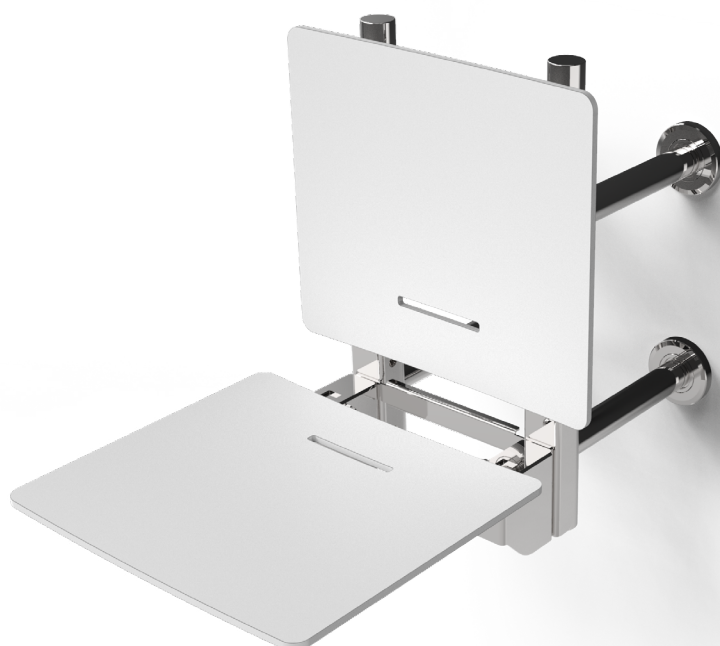

The Gosfield Collection

Stainless steel frame wall mounted fold down Doc M shower seat

Product Description	White Pad	Black Pad
Stainless steel frame wall mounted fold down Doc M shower seat, satin stainless steel	FL01-070-00-M00S-C02X	FL01-070-00-M00S-C01X
Stainless steel frame wall mounted fold down Doc M shower seat, polished stainless steel	FL01-070-00-M00P-C02X	FL01-070-00-M00P-C01X
Stainless steel frame wall mounted fold down Doc M shower seat, matt black coating	FL01-070-00-S01M-C02X	FL01-070-00-S01M-C01X
Stainless steel frame wall mounted fold down Doc M shower seat, matt white coating	FL01-070-00-S02M-C02X	FL01-070-00-S02M-C01X
Stainless steel frame wall mounted fold down Doc M shower seat, polished chrome plated	FL01-070-00-E01P-C02X	FL01-070-00-E01P-C01X
Stainless steel frame wall mounted fold down Doc M shower seat, satin chrome plated	FL01-070-00-E01S-C02X	FL01-070-00-E01S-C01X
Stainless steel frame wall mounted fold down Doc M shower seat, polished nickel plated	FL01-070-00-E02P-C02X	FL01-070-00-E02P-C01X
Stainless steel frame wall mounted fold down Doc M shower seat, satin nickel plated	FL01-070-00-E02S-C02X	FL01-070-00-E02S-C01X
Stainless steel frame wall mounted fold down Doc M shower seat, antique brass plated	FL01-070-00-E03A-C02X	FL01-070-00-E03A-C01X
Stainless steel frame wall mounted fold down Doc M shower seat, polished gold plated	FL01-070-00-E05P-C02X	FL01-070-00-E05P-C01X
Stainless steel frame wall mounted fold down Doc M shower seat, PVD polished nickel	FL01-070-00-P01P-C02X	FL01-070-00-P01P-C01X
Stainless steel frame wall mounted fold down Doc M shower seat, PVD satin nickel	FL01-070-00-P01S-C02X	FL01-070-00-P01S-C01X
Stainless steel frame wall mounted fold down Doc M shower seat, PVD polished gold	FL01-070-00-P02P-C02X	FL01-070-00-P02P-C01X
Stainless steel frame wall mounted fold down Doc M shower seat, PVD satin gold	FL01-070-00-P02S-C02X	FL01-070-00-P02S-C01X
Stainless steel frame wall mounted fold down Doc M shower seat, PVD polished graphite	FL01-070-00-P03P-C02X	FL01-070-00-P03P-C01X
Stainless steel frame wall mounted fold down Doc M shower seat, PVD satin graphite	FL01-070-00-P03S-C02X	FL01-070-00-P03S-C01X
Stainless steel frame wall mounted fold down Doc M shower seat, PVD polished anthracite	FL01-070-00-P04P-C02X	FL01-070-00-P04P-C01X
Stainless steel frame wall mounted fold down Doc M shower seat, PVD satin anthracite	FL01-070-00-P04S-C02X	FL01-070-00-P04S-C01X
Stainless steel frame wall mounted fold down Doc M shower seat, PVD polished brass	FL01-070-00-P05P-C02X	FL01-070-00-P05P-C01X
Stainless steel frame wall mounted fold down Doc M shower seat, PVD satin brass	FL01-070-00-P05S-C02X	FL01-070-00-P05S-C01X
Stainless steel frame wall mounted fold down Doc M shower seat, PVD polished bronze	FL01-070-00-P06P-C02X	FL01-070-00-P06P-C01X
Stainless steel frame wall mounted fold down Doc M shower seat, PVD satin bronze	FL01-070-00-P06S-C02X	FL01-070-00-P06S-C01X
Stainless steel frame wall mounted fold down Doc M shower seat, PVD polished warm gold	FL01-070-00-P07P-C02X	FL01-070-00-P07P-C01X
Stainless steel frame wall mounted fold down Doc M shower seat, PVD satin warm gold	FL01-070-00-P07S-C02X	FL01-070-00-P07S-C01X
Stainless steel frame wall mounted fold down Doc M shower seat, PVD polished champagne	FL01-070-00-P08P-C02X	FL01-070-00-P08P-C01X
Stainless steel frame wall mounted fold down Doc M shower seat, PVD satin champagne	FL01-070-00-P08S-C02X	FL01-070-00-P08S-C01X
Stainless steel frame wall mounted fold down Doc M shower seat, PVD polished warm brass	FL01-070-00-P09P-C02X	FL01-070-00-P09P-C01X
Stainless steel frame wall mounted fold down Doc M shower seat, PVD satin warm brass	FL01-070-00-P09S-C02X	FL01-070-00-P09S-C01X