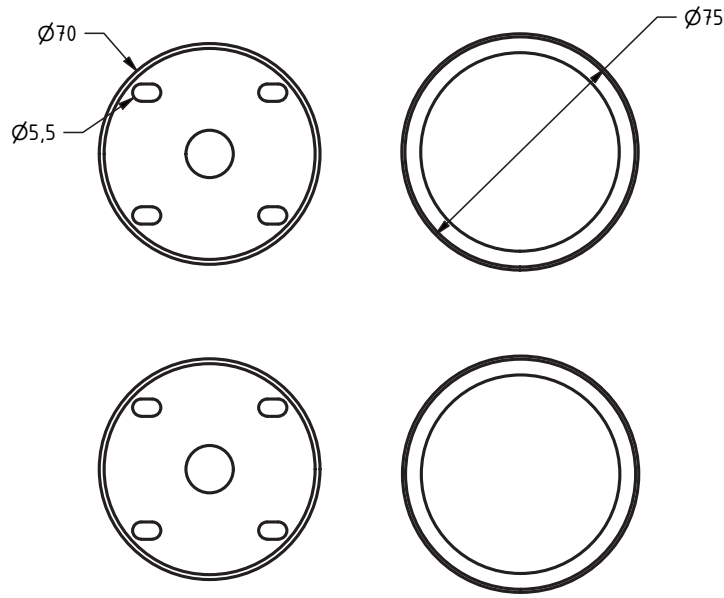

The Gosfield Collection

Removable grab rail blanking plate kit