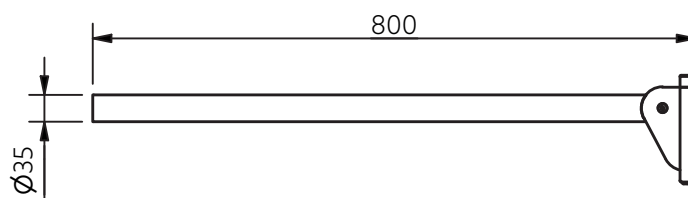

Available Colours

Product Description

Product Code

Contemporary single arm friction rail, stainless steel, concealed fixings, matt black (RAL 9005)

310480C/MB

Contemporary single arm friction rail, stainless steel, concealed fixings, satin

310480C/SS

Contemporary single arm friction rail, stainless steel, concealed fixings, polished

310480C/SP