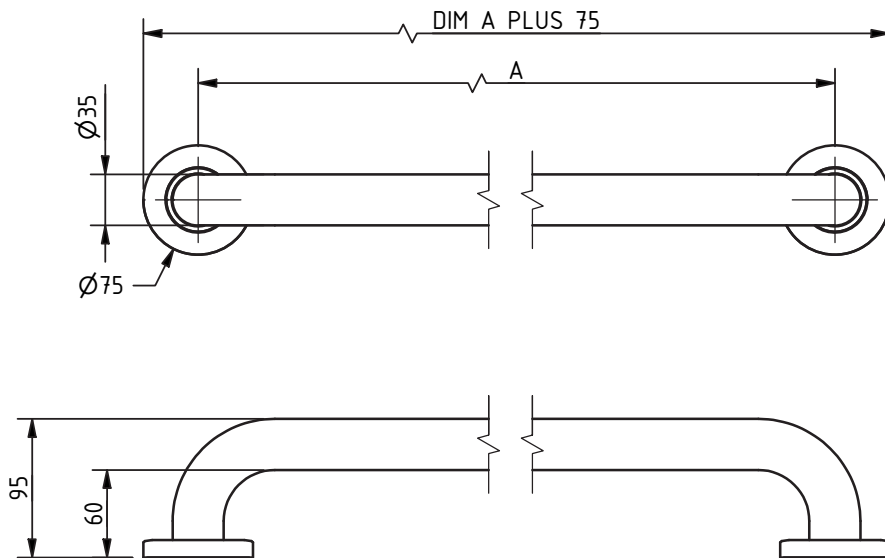

The Hanson Collection

Stainless steel concealed fixing removable grab rail

'A' represents the variable dimension in the table.

Features:

- Compliant with Part M of the Building Regulations
- Innovative removable solution
- High quality stainless steel construction
- Manufactured in Great Britain
- Available in 28 finishes
- Premium brand