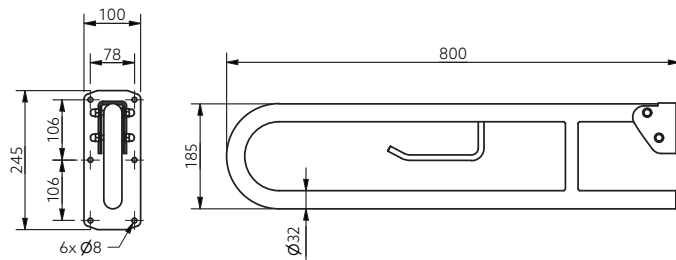

Stainless steel lift and lock hinged support rail with integral toilet roll holder

Features

- Complies with Part M of the Building Regulations
- Lift and lock folding mechanism
- Non-corrosive stainless steel construction
- Toilet roll holder

Available Colours

Product Description	Product Code

Hinged lift and lock support rail, stainless steel, toilet roll holder, 800mm, dark blue (RAL 5011)	211480/DB
Hinged lift and lock support rail, stainless steel, toilet roll holder, 800mm, dark grey (RAL 7016)	211480/DG
Hinged lift and lock support rail, stainless steel, toilet roll holder, 800mm, grey (RAL 7005)	211480/GY
Hinged lift and lock support rail, stainless steel, toilet roll holder, 800mm, white (RAL 9016)	211480/WH
Hinged lift and lock support rail, stainless steel, toilet roll holder, 800mm, satin	211480/SS
Hinged lift and lock support rail, stainless steel, toilet roll holder, 800mm, polished	211480/SP