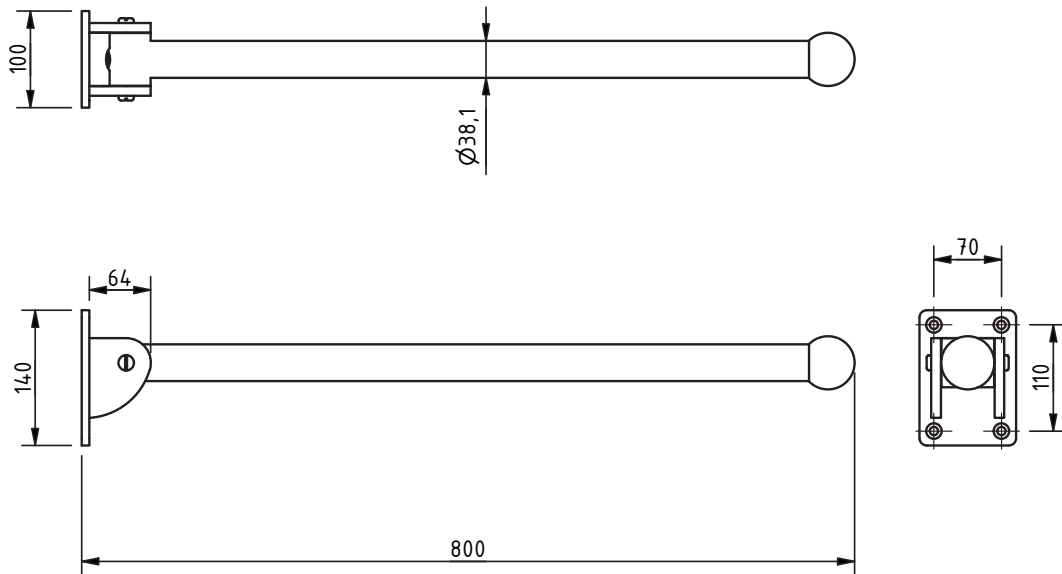

The Portland Collection

800mm solid brass exposed fixing hinged support rail