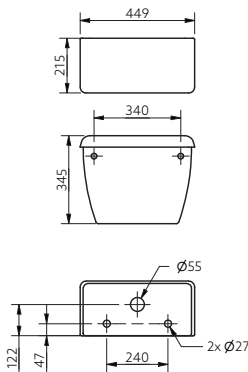

Sanitary Ware and Accessories

Low Level cistern for box rim pan

Features

- Suitable for front lever
- Universal - left or right handed
- Lockable lid option
- Bottom inlet
- *Cistern tank only*

Available Colours

Product Description

Low level cistern for box rim pan
Low level cistern with lockable lid for box rim pan

Product Code

NY01-SW-21090-WH
NY01-SW-21099-WH