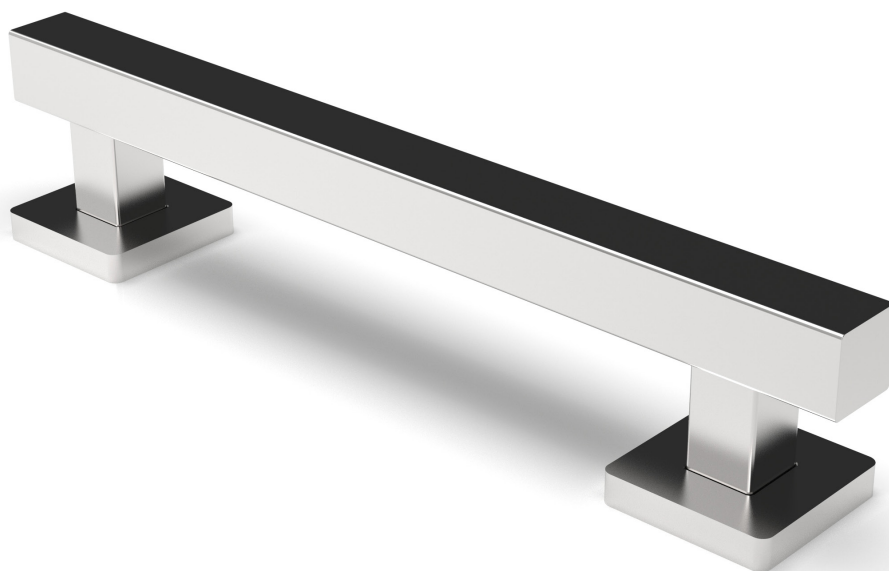

The Mortimer Collection

450mm stainless steel concealed fixing horizontal grab rail

Product Description	Codes
450mm stainless steel concealed fixing horizontal grab rail, satin stainless steel	FL08-010-00-M00S
450mm stainless steel concealed fixing horizontal grab rail, polished stainless steel	FL08-010-00-M00P
450mm stainless steel concealed fixing horizontal grab rail, matt black coated	FL08-010-00-S01M
450mm stainless steel concealed fixing horizontal grab rail, matt white coated	FL08-010-00-S02M
450mm stainless steel concealed fixing horizontal grab rail, polished chrome plated	FL08-010-00-E01P
450mm stainless steel concealed fixing horizontal grab rail, satin chrome plated	FL08-010-00-E01S
450mm stainless steel concealed fixing horizontal grab rail, polished nickel plated	FL08-010-00-E02P
450mm stainless steel concealed fixing horizontal grab rail, satin nickel plated	FL08-010-00-E02S
450mm stainless steel concealed fixing horizontal grab rail, antique brass plated	FL08-010-00-E03A
450mm stainless steel concealed fixing horizontal grab rail, polished gold plated	FL08-010-00-E05P
450mm stainless steel concealed fixing horizontal grab rail, PVD polished nickel	FL08-010-00-P01P
450mm stainless steel concealed fixing horizontal grab rail, PVD satin nickel	FL08-010-00-P01S
450mm stainless steel concealed fixing horizontal grab rail, PVD polished gold	FL08-010-00-P02P
450mm stainless steel concealed fixing horizontal grab rail, PVD satin gold	FL08-010-00-P02S
450mm stainless steel concealed fixing horizontal grab rail, PVD polished graphite	FL08-010-00-P03P
450mm stainless steel concealed fixing horizontal grab rail, PVD satin graphite	FL08-010-00-P03S
450mm stainless steel concealed fixing horizontal grab rail, PVD polished anthracite	FL08-010-00-P04P
450mm stainless steel concealed fixing horizontal grab rail, PVD satin anthracite	FL08-010-00-P04S
450mm stainless steel concealed fixing horizontal grab rail, PVD polished brass	FL08-010-00-P05P
450mm stainless steel concealed fixing horizontal grab rail, PVD satin brass	FL08-010-00-P05S
450mm stainless steel concealed fixing horizontal grab rail, PVD polished bronze	FL08-010-00-P06P
450mm stainless steel concealed fixing horizontal grab rail, PVD satin bronze	FL08-010-00-P06S
450mm stainless steel concealed fixing horizontal grab rail, PVD polished warm gold	FL08-010-00-P07P
450mm stainless steel concealed fixing horizontal grab rail, PVD satin warm gold	FL08-010-00-P07S
450mm stainless steel concealed fixing horizontal grab rail, PVD polished champagne	FL08-010-00-P08P
450mm stainless steel concealed fixing horizontal grab rail, PVD satin champagne	FL08-010-00-P08S
450mm stainless steel concealed fixing horizontal grab rail, PVD polished warm brass	FL08-010-00-P09P
450mm stainless steel concealed fixing horizontal grab rail, PVD satin warm brass	FL08-010-00-P09S