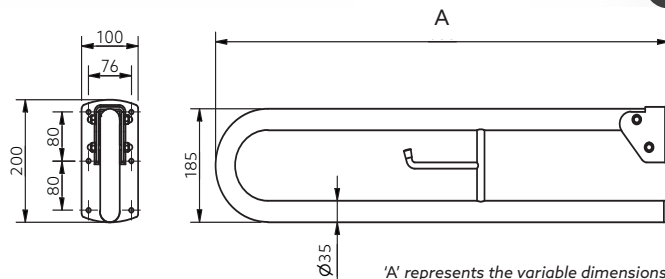

Features

- Lift and lock folding mechanism
- Integral toilet roll holder
- Robust steel construction
- Durable epoxy polyester coating
- Complies with Part M of the Building Regulations (800mm variant only)

Available Colours

WH DB DG GY

Product Description

Trombone lift and lock hinged support rail, steel, toilet roll holder, 550mm, dark blue (RAL 5011)
Trombone lift and lock hinged support rail, steel, toilet roll holder, 550mm, dark grey (RAL 7016)
Trombone lift and lock hinged support rail, steel, toilet roll holder, 550mm, grey (RAL 7005)
Trombone lift and lock hinged support rail, steel, toilet roll holder, 550mm, white (RAL 9016)
Trombone lift and lock hinged support rail, steel, toilet roll holder, 800mm, dark blue (RAL 5011)
Trombone lift and lock hinged support rail, steel, toilet roll holder, 800mm, dark grey (RAL 7016)
Trombone lift and lock hinged support rail, steel, toilet roll holder, 800mm, grey (RAL 7005)
Trombone lift and lock hinged support rail, steel, toilet roll holder, 800mm, white (RAL 9016)

Product Code

112055/DB
112055/DG
112055/GY
112055/WH
DDGR-B/DB
DDGR-B/DG
DDGR-B/GY
DDGR-B/WH