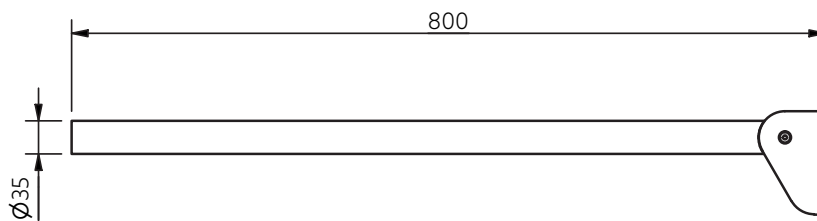

Product Description

Product Code

Contemporary single arm friction rail, stainless steel, exposed fixings, satin

310480/SS

Contemporary single arm friction rail, stainless steel, exposed fixings, polished

310480/SP

Contemporary single arm friction rail, stainless steel, exposed fixings, matt black (RAL 9005)

310480/MB