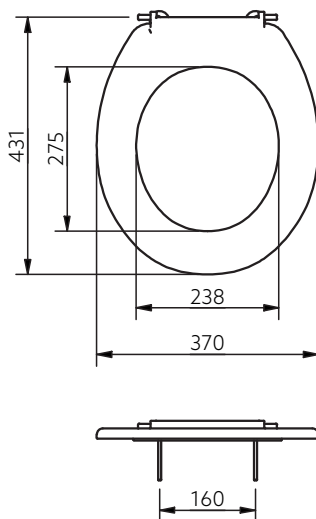

Sanitary Ware and Accessories

Ring only toilet seat with stainless steel hinge

Features

- Complies with Part M of the Building Regulations
- Adjustable locating buffers
- Ergonomic and comfortable shape
- Naturally anti-bacterial, strong and durable thermoset material
- Stainless steel hinge
- Fits close coupled, low level, back to wall as well as wall hung pans

Available Colours

Product Description

Toilet seat, ring only, stainless steel hinge, dark blue (RAL 5011)
Toilet seat, ring only, stainless steel hinge, dark grey (RAL 7016)
Toilet seat, ring only, stainless steel hinge, grey (RAL 7005)
Toilet seat, ring only, stainless steel hinge, white (RAL 9016)

Product Code

260015/DB
260015/DG
260015/GY
260015/WH