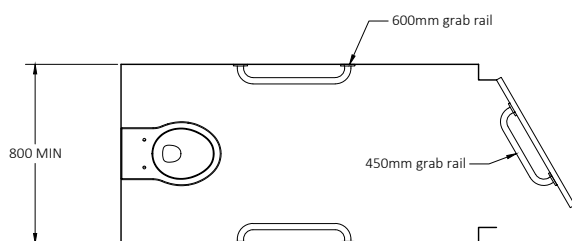

DM820KCS/DB

DM820KCS/DG

DM820KCS/GY

DM820KCS/WH

DM820KCS/SS

DM820KCS/SP

Doc M Packs

Back to wall ambulant Doc M toilet pack with stainless steel concealed fixing grab rails