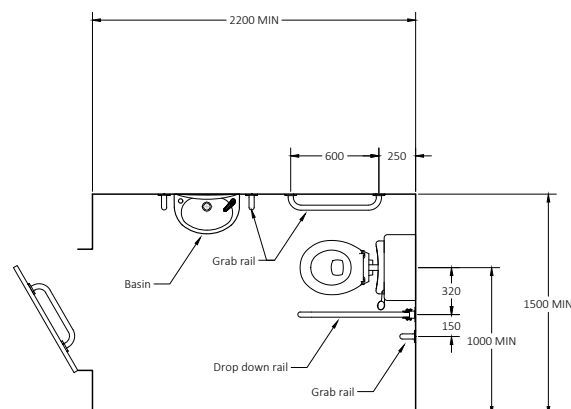

Product Code

230004/DB
230004/DG
230004/GY
230004/WH

Low level Doc M toilet pack with steel exposed fixing grab rails

Pack Contents

- 5 x 600mm Coated steel grab rails with exposed fixings
- 1 x 800mm Coated steel hinged support rail with toilet roll holder
- 1 x 270mm Coated steel back rest rail and pad with exposed fixing
- 1 x Sequential basin mixer tap
- 1 x TMV3 Valve (optional)
- 1 x Low level Doc M pan
- 1 x Low level cistern
- 1 x Low level cistern fitting pack with basin waste and spatula lever
- 1 x Ring only toilet seat
- 1 x Two tap hole basin
- 1 x White tap hole blanking cap