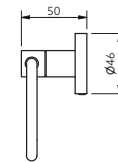

Hinged toilet roll holder

Features

- Contemporary design
- Brass construction
- Polished chrome finish

Available Colours

Product Description

Hinged toilet roll holder, chrome polished

Product Code

343004/CP