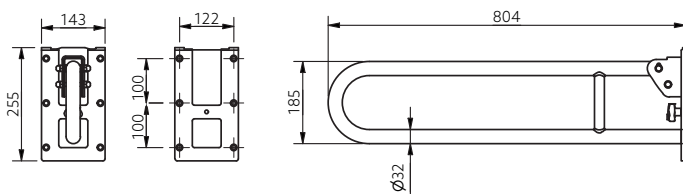

Product Code

240060/DB
240060/DG
240060/GY
240060/WH
240060/SS

Removable stainless steel hinged support rail

Features

- Hinged rail can be removed when required
- Ligature free wall plate when hinged rail is removed
- Includes lift and lock stainless steel hinged rail
- Non-corrosive stainless steel construction