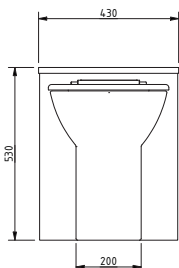

Sanitary Ware and Accessories

Back to wall Doc M ware set with ring only seat and back box

Pack Contents

- 1 x Back to wall Doc M pan
- 1 x Concealed cistern with siphon kit and flush pipe
- 1 x Extended spatula lever
- 1 x Ring only toilet seat

Available Colours

Features

- Back to wall pan & cistern assembly
- Toilet seat ring with stainless steel hinge
- Complies with Part M of the Building Regulations
- *Pan only*

Product Description

- Back to wall Doc M ware set, pan & cistern assembly, ring only seat, dark blue (with back box) (RAL 5011)
- Back to wall Doc M ware set, pan & cistern assembly, ring only seat, dark grey (with back box) (RAL 7016)
- Back to wall Doc M ware set, pan & cistern assembly, ring only seat, grey (with back box) (RAL 7005)
- Back to wall Doc M ware set, pan & cistern assembly, ring only seat, white (with back box) (RAL 9016)

Product Code

- NY02-SW-31010-DB
- NY02-SW-31010-DG
- NY02-SW-31010-GY
- NY02-SW-31010-WH