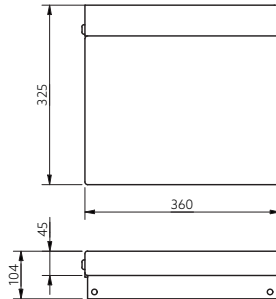

Showering

Contemporary compact square padded wall mounted shower seat

Features

- Minimalistic contemporary design
- Brushed aluminium wall mounting system
- Drainage hole for user comfort
- Choice of black or white
- Lift and lock hinge mechanism

Available Colours

Product Description

Contemporary compact square shower seat, padded, black

Contemporary compact square shower seat, padded, white

Product Code

330002/BL

330002/WH