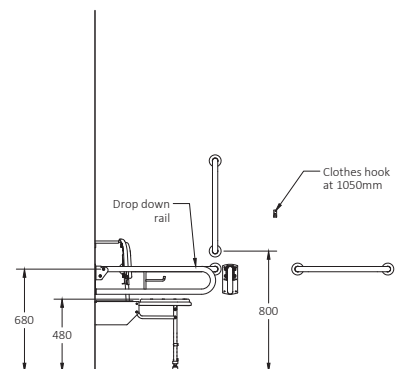

Doc M Packs

Doc M changing room pack with steel concealed fixing grab rails

Pack Contents

- 1 x Doc M shower seat
- 3 x 600mm Coated steel grab rails with concealed fixings
- 1 x 450mm Coated steel grab rail with concealed fixings
- 2 x 800mm Coated steel hinged support rails with toilet roll holder
- 1 x Single robe hook

Features

- Complies with Doc M of the Building Regulations
- All components available as individual products
- Concealed fixing grab rails
- Simple one box solution

Available Colours

Product Description

Doc M changing room pack, steel, concealed fixings, dark blue (RAL 5011)
Doc M changing room pack, steel, concealed fixings, dark grey (RAL 7016)
Doc M changing room pack, steel, concealed fixings, grey (RAL 7005)
Doc M changing room pack, steel, concealed fixings, white (RAL 9016)

Product Code

230401/DB
230401/DG
230401/GY
230401/WH