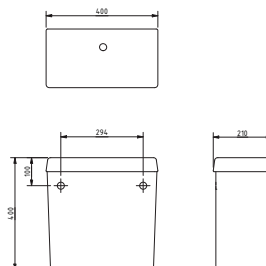

Sanitary Ware and Accessories

Close coupled cistern for premium rimless Doc M pan

Features

- Universal so can be used for left or right hand installations
- Lockable lid

Available Colours

Product Description

Close coupled cistern for premium rimless Doc M pan **Cistern only**

Product Code

NY02-SW-21090-WH