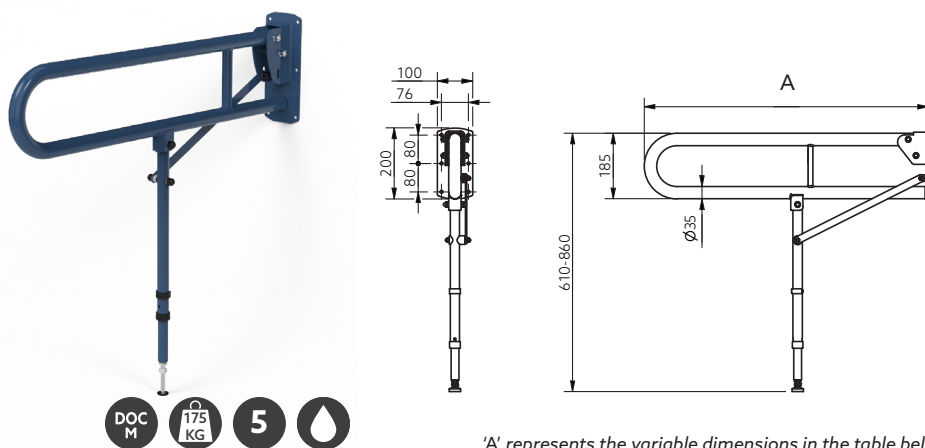

Product Code

211865/DB
211865/DG
211865/GY
211865/WH
211865/SS
211865/SP
211880/DB
211880/DG
211880/GY
211880/WH
211880/SS
211880/SP

Stainless steel lift and lock hinged support rail with leg

'A' represents the variable dimensions in the table below