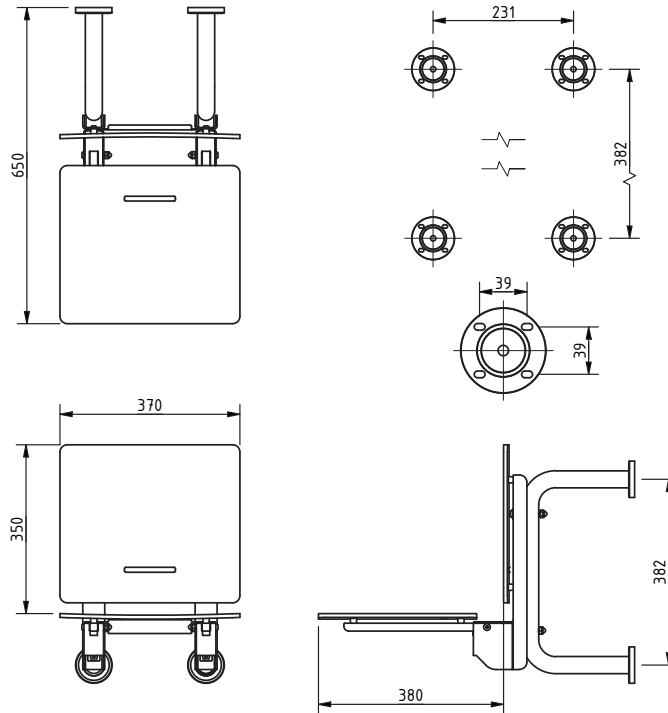

The Hanson Collection

Stainless steel frame wall mounted removable fold down Doc M shower seat