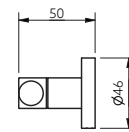

Rigid toilet roll holder

Features

- Contemporary design
- Brass construction
- Polished chrome finish

Available Colours

Product Description

Toilet roll holder, chrome polished

Product Code

343005/CP