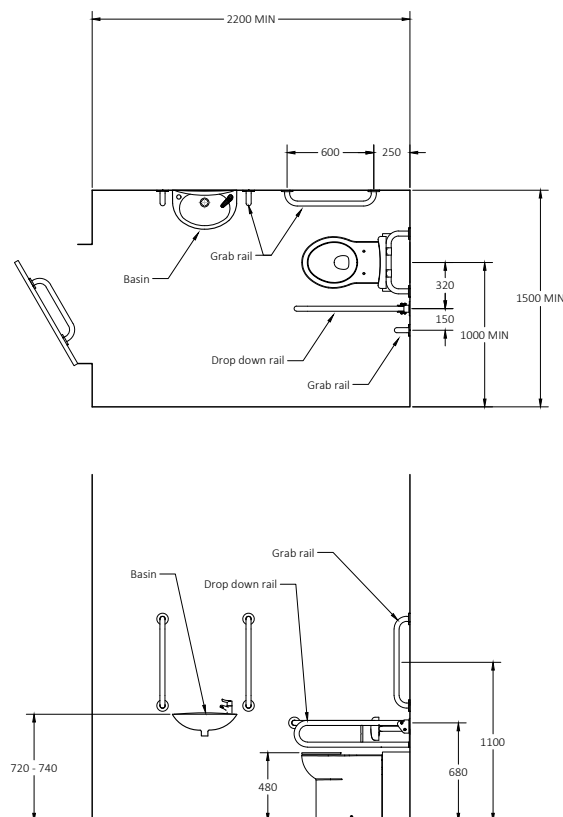

Back to wall Doc M toilet pack with stainless steel concealed fixing grab rails

Pack Contents

- 4 x 600mm Stainless steel grab rails with concealed fixings
- 1 x 450mm Stainless steel grab rail with concealed fixings
- 1 x 800mm Stainless steel hinged support rail
- 1 x 270mm Stainless steel back rest rail and pad with concealed fixing
- 1 x Sequential basin mixer tap
- 1 x TMV3 valve (optional)
- 1 x Back to wall Doc M pan
- 1 x Back box for back to wall pan
- 1 x Concealed cistern with siphon kit and flush pipe
- 1 x Extended spatula lever
- 1 x Ring only toilet seat
- 1 x Two tap hole basin
- 1 x White tap hole blanking cap

Features

- Complies with Part M of the Building Regulations
- WRAS approved
- Toilet seat with adjustable buffers and stainless steel hinge
- Concealed fixing grab rails
- Non-corrosive stainless steel grab rails
- Available for left or right handed configuration
- Simple one box solution

Available Colours

Product Description

Back to wall Doc M toilet pack, stainless steel, concealed fixings, dark blue (RAL 5011)

Back to wall Doc M toilet pack, stainless steel, concealed fixings, dark grey (RAL 7016)

Back to wall Doc M toilet pack, stainless steel, concealed fixings, grey (RAL 7005)

Back to wall Doc M toilet pack, stainless steel, concealed fixings, white (RAL 9016)

Back to wall Doc M toilet pack, stainless steel, concealed fixings, satin

Back to wall Doc M toilet pack, stainless steel, concealed fixings, polished

Back to wall Doc M toilet pack, stainless steel, concealed fixings, TMV3 valve, dark blue (RAL 5011)

Back to wall Doc M toilet pack, stainless steel, concealed fixings, TMV3 valve, dark grey (RAL 7016)

Back to wall Doc M toilet pack, stainless steel, concealed fixings, TMV3 valve, grey (RAL 7005)

Back to wall Doc M toilet pack, stainless steel, concealed fixings, TMV3 valve, white (RAL 9016)

Back to wall Doc M toilet pack, stainless steel, concealed fixings, TMV3 valve, satin

Back to wall Doc M toilet pack, stainless steel, concealed fixings, TMV3 valve, polished

Product Code

DM800KCS/DB

DM800KCS/DG

DM800KCS/GY

DM800KCS/WH

DM800KCS/SS

DM800KCS/SP

DM820KCS/DB

DM820KCS/DG

DM820KCS/GY

DM820KCS/WH

DM820KCS/SS

DM820KCS/SP