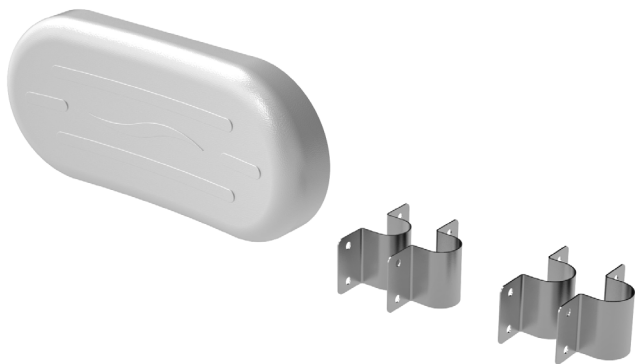

Hinged Support Rails

White replacement back rest pad with 32mm and 35mm clips

DOC M 2

Features

- Durable wipe clean cushion
- Saddle clips for fixing to either 35mm or 32mm diameter rail
- Closed cell polyurethane construction for maximum hygiene and comfort

Available Colours

WH

Product Description

Standard replacement back rest pad, 32mm or 35mm clips, white (RAL 9016)

Product Code

BR/SP/WH