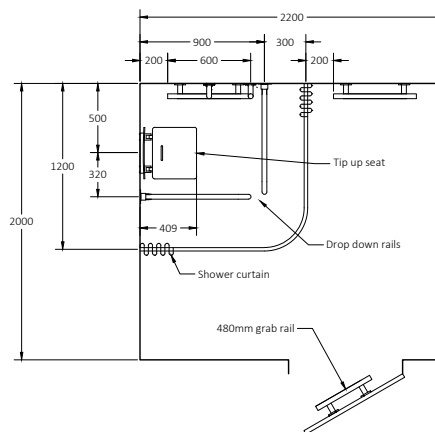

Product Description

Product Code

Concealed valve Doc M shower pack, stainless steel, luxury grab rails, slimline shower seat, matt black (RAL 9005)	321104/MB
Concealed valve Doc M shower pack, stainless steel, luxury grab rails, slimline shower seat, satin	321104/SS
Concealed valve Doc M shower pack, stainless steel, luxury grab rails, slimline shower seat, polished	321104/SP