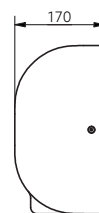

Available Colours

Product Description

Wall hung Doc M pan, 700mm projection, no fixings, white (RAL 9016)

Product Code

PANWH70

Rapid contemporary warm air dryer

Features

- Blue LED downlighter
- 550W super efficient motor
- Vandal resistant steel cover
- 10 second dry time