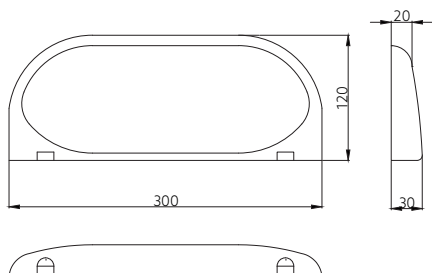

Premium anti-bacterial duraplast colostomy bag shelf

Features

- Robust duraplast construction
- Inherent anti-bacterial properties
- Complies with Part M of the Building Regulations

Available Colours

Product Description

Premium anti-bacterial duraplast colostomy bag shelf, 300x120mm, white (RAL 9016)

Product Code

260803/WH