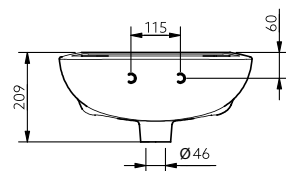

Standard Doc M basin

B-BASI1TH-SAN

B-BASI1TH-SAN

Features

- Two tap hole or central tap hole options available
- Compact design to maximise space for a wheelchair user
- No overflow
- Complies with Part M of the Building Regulations
- *Includes wall brackets*

Available Colours

WH

Product Description

450mm basin with wall brackets, central tap hole, white

450mm basin with wall brackets, two tap holes, white

Product Code

B-BASI1TH-SAN

B-BWBASIN-SAN