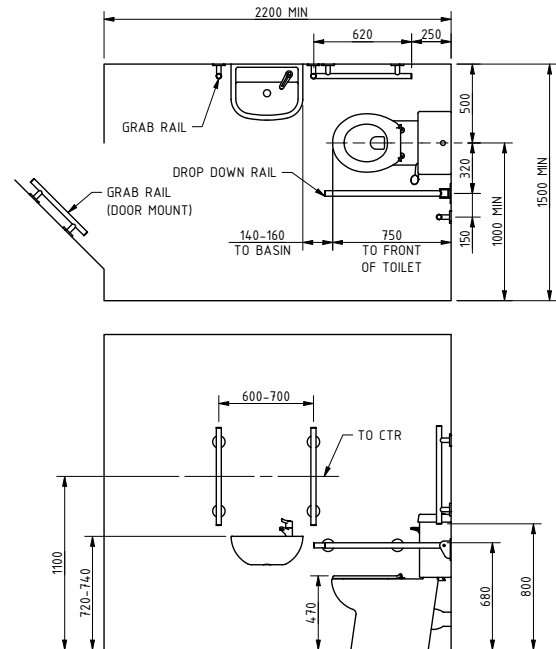

Pack Contents

- 4 x 620mm Stainless steel luxury grab rails with concealed fixings
- 1 x 480mm Stainless steel luxury grab rail with concealed fixings
- 1 x 800mm Stainless steel contemporary hinged support rail with concealed fixings
- 1 x Sequential basin mixer tap (optional thermostatic mixer tap)
- 1 x TMV3 alve (optional)
- 1 x Close coupled premium rimless Doc M pan
- 1 x Close coupled cistern with lockable lid
- 1 x Close coupled cistern fitting pack with basin waste and spatula lever
- 1 x Ring only toilet seat
- 1 x Left or right hand tap hole basin

Features

- Premium rimless design
- Complies with Part M of the Building Regulations
- WRAS approved
- Toilet seat with adjustable buffers and stainless steel hinge
- Simple one box solution
- Concealed fixing grab rails
- Non-corrosive stainless steel grab rails
- Lockable cistern lid on premium rimless packs
- Left or right handed available
- *Mirror and bottle trap are not included in pack*

Available Colours

Product Description

Product Code

Premium rimless left handed luxury close coupled Doc M toilet pack, matt black (RAL 9005)	NY03-DM-13001-MB
Premium rimless left handed luxury close coupled Doc M toilet pack, satin	NY03-DM-13001-SS
Premium rimless left handed luxury close coupled Doc M toilet pack, polished	NY03-DM-13001-SP
Premium rimless right handed luxury close coupled Doc M toilet pack, matt black (RAL 9005)	NY03-DM-13002-MB
Premium rimless right handed luxury close coupled Doc M toilet pack, satin	NY03-DM-13002-SS
Premium rimless right handed luxury close coupled Doc M toilet pack, polished	NY03-DM-13002-SP
Premium rimless left handed luxury close coupled Doc M toilet pack, TMV3 valve, matt black (RAL 9005)	NY03-DM-13101-MB
Premium rimless left handed luxury close coupled Doc M toilet pack, TMV3 valve, satin	NY03-DM-13101-SS
Premium rimless left handed luxury close coupled Doc M toilet pack, TMV3 valve, polished	NY03-DM-13101-SP
Premium rimless right handed luxury close coupled Doc M toilet pack, TMV3 valve, matt black (RAL 9005)	NY03-DM-13102-MB
Premium rimless right handed luxury close coupled Doc M toilet pack, TMV3 valve, satin	NY03-DM-13102-SS
Premium rimless right handed luxury close coupled Doc M toilet pack, TMV3 valve, polished	NY03-DM-13102-SP
Premium rimless left handed luxury close coupled Doc M toilet pack, TMV3 tap, matt black (RAL 9005)	NY03-DM-13201-MB
Premium rimless left handed luxury close coupled Doc M toilet pack, TMV3 tap, satin	NY03-DM-13201-SS
Premium rimless left handed luxury close coupled Doc M toilet pack, TMV3 tap, polished	NY03-DM-13201-SP
Premium rimless right handed luxury close coupled Doc M toilet pack, TMV3 tap, matt black (RAL 9005)	NY03-DM-13202-MB
Premium rimless right handed luxury close coupled Doc M toilet pack, TMV3 tap, satin	NY03-DM-13202-SS
Premium rimless right handed luxury close coupled Doc M toilet pack, TMV3 tap, polished	NY03-DM-13202-SP