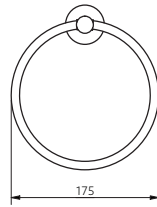

Sanitary Ware and Accessories

Towel ring

Features

- Contemporary design
- Brass construction
- Polished chrome finish

Available Colours

Product Description

Towel ring, polished chrome

Product Code

343003/CP