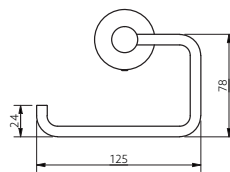

Hinged toilet roll holder

Features

- Contemporary design
- Brass construction
- Polished chrome finish

Available Colours

Product Description

Hinged toilet roll holder, chrome polished

Product Code

343004/CP