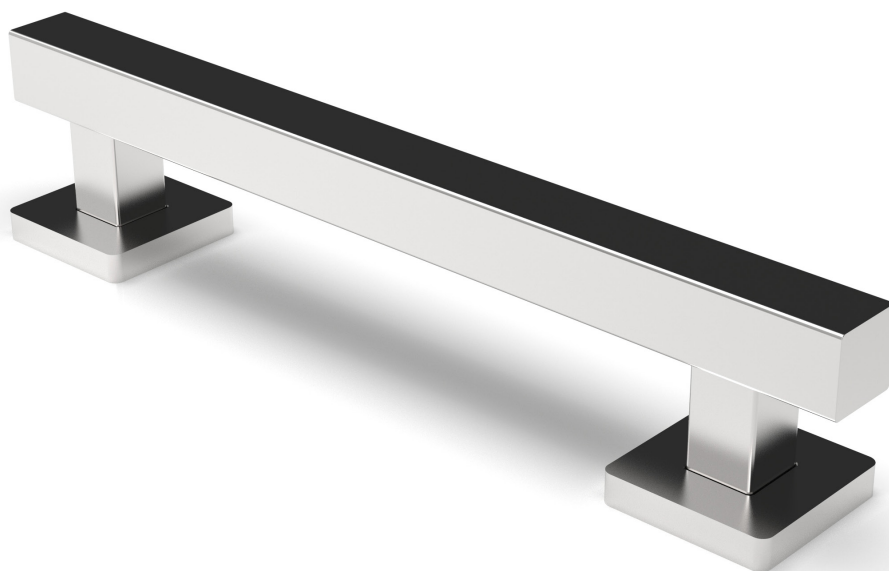

The Mortimer Collection

600mm stainless steel concealed fixing removable grab rail

Product Description	Horizontal	Vertical
600mm stainless steel concealed fixing removable grab rail, satin stainless steel	FL08-011-09-M00S	FL08-016-09-M00S
600mm stainless steel concealed fixing removable grab rail, polished stainless steel	FL08-011-09-M00P	FL08-016-09-M00P
600mm stainless steel concealed fixing removable grab rail, matt black coating	FL08-011-09-S01M	FL08-016-09-S01M
600mm stainless steel concealed fixing removable grab rail, matt white coating	FL08-011-09-S02M	FL08-016-09-S02M
600mm stainless steel concealed fixing removable grab rail, polished chrome plated	FL08-011-09-E01P	FL08-016-09-E01P
600mm stainless steel concealed fixing removable grab rail, satin chrome plated	FL08-011-09-E01S	FL08-016-09-E01S
600mm stainless steel concealed fixing removable grab rail, polished nickel plated	FL08-011-09-E02P	FL08-016-09-E02P
600mm stainless steel concealed fixing removable grab rail, satin nickel plated	FL08-011-09-E02S	FL08-016-09-E02S
600mm stainless steel concealed fixing removable grab rail, antique brass plated	FL08-011-09-E03A	FL08-016-09-E03A
600mm stainless steel concealed fixing removable grab rail, polished gold plated	FL08-011-09-E05P	FL08-016-09-E05P
600mm stainless steel concealed fixing removable grab rail, PVD polished nickel	FL08-011-09-P01P	FL08-016-09-P01P
600mm stainless steel concealed fixing removable grab rail, PVD satin nickel	FL08-011-09-P01S	FL08-016-09-P01S
600mm stainless steel concealed fixing removable grab rail, PVD polished gold	FL08-011-09-P02P	FL08-016-09-P02P
600mm stainless steel concealed fixing removable grab rail, PVD satin gold	FL08-011-09-P02S	FL08-016-09-P02S
600mm stainless steel concealed fixing removable grab rail, PVD polished graphite	FL08-011-09-P03P	FL08-016-09-P03P
600mm stainless steel concealed fixing removable grab rail, PVD satin graphite	FL08-011-09-P03S	FL08-016-09-P03S
600mm stainless steel concealed fixing removable grab rail, PVD polished anthracite	FL08-011-09-P04P	FL08-016-09-P04P
600mm stainless steel concealed fixing removable grab rail, PVD satin anthracite	FL08-011-09-P04S	FL08-016-09-P04S
600mm stainless steel concealed fixing removable grab rail, PVD polished brass	FL08-011-09-P05P	FL08-016-09-P05P
600mm stainless steel concealed fixing removable grab rail, PVD satin brass	FL08-011-09-P05S	FL08-016-09-P05S
600mm stainless steel concealed fixing removable grab rail, PVD polished bronze	FL08-011-09-P06P	FL08-016-09-P06P
600mm stainless steel concealed fixing removable grab rail, PVD satin bronze	FL08-011-09-P06S	FL08-016-09-P06S
600mm stainless steel concealed fixing removable grab rail, PVD polished warm gold	FL08-011-09-P07P	FL08-016-09-P07P
600mm stainless steel concealed fixing removable grab rail, PVD satin warm gold	FL08-011-09-P07S	FL08-016-09-P07S
600mm stainless steel concealed fixing removable grab rail, PVD polished champagne	FL08-011-09-P08P	FL08-016-09-P08P
600mm stainless steel concealed fixing removable grab rail, PVD satin champagne	FL08-011-09-P08S	FL08-016-09-P08S
600mm stainless steel concealed fixing removable grab rail, PVD polished warm brass	FL08-011-09-P09P	FL08-016-09-P09P
600mm stainless steel concealed fixing removable grab rail, PVD satin warm brass	FL08-011-09-P09S	FL08-016-09-P09S