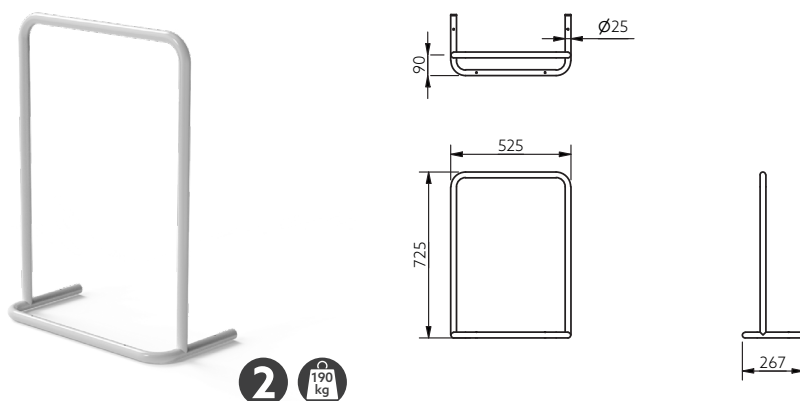

White floor mounted U-rail

Features

- Robust steel construction
- Tubular frame for increased stability
- Durable epoxy polyester coated finish

Available Colours

Product Description

Floor mounted U-rail, 725mm, white (RAL 9016)

Product Code

111504/WH