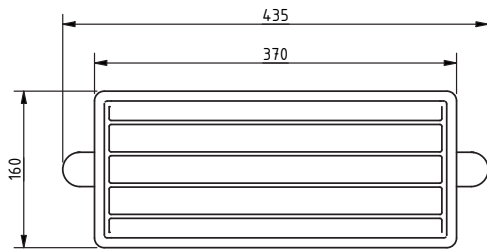

The Hanson Collection

220mm stainless steel flangeless fixing back rest rail and pad