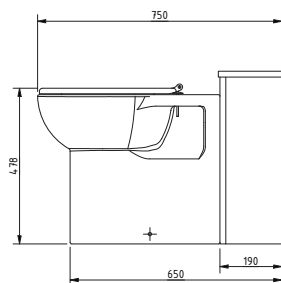

Sanitary Ware and Accessories

Back to wall Doc M ware set with ring only seat and back box

Pack Contents

- 1 x Back to wall Doc M pan
- 1 x Concealed cistern with siphon kit and flush pipe
- 1 x Extended spatula lever
- 1 x Ring only toilet seat

Available Colours

Features

- Back to wall pan & cistern assembly
- Toilet seat ring with stainless steel hinge
- Complies with Part M of the Building Regulations
- *Pan only*

Product Description

- Back to wall Doc M ware set, pan & cistern assembly, ring only seat, dark blue (with back box) (RAL 5011)
- Back to wall Doc M ware set, pan & cistern assembly, ring only seat, dark grey (with back box) (RAL 7016)
- Back to wall Doc M ware set, pan & cistern assembly, ring only seat, grey (with back box) (RAL 7005)
- Back to wall Doc M ware set, pan & cistern assembly, ring only seat, white (with back box) (RAL 9016)

Product Code

- NY02-SW-31010-DB
- NY02-SW-31010-DG
- NY02-SW-31010-GY
- NY02-SW-31010-WH