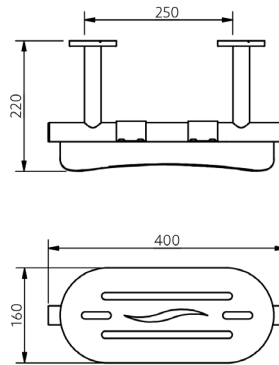

Grab Rails

Luxury stainless steel back rest rail and pad with concealed fixing, 220mm projection

Features

- Durable wipe clean polyurethane pad
- Saddle clips for fixing pad to Rail
- Complies with Doc M of the Building Regulations
- Stylish 'T-Bar' design

Available Colours

Product Description

- Luxury back rest rail, including pad, stainless steel, concealed fixings, overall projection 220mm, matt black (RAL 9005)
- Luxury back rest rail, including pad, stainless steel, concealed fixings, overall projection 220mm, satin
- Luxury back rest rail, including pad, stainless steel, concealed fixings, overall projection 220mm, polished

Product Code

- 311300/MB
- 311300/SS
- 311300/SP