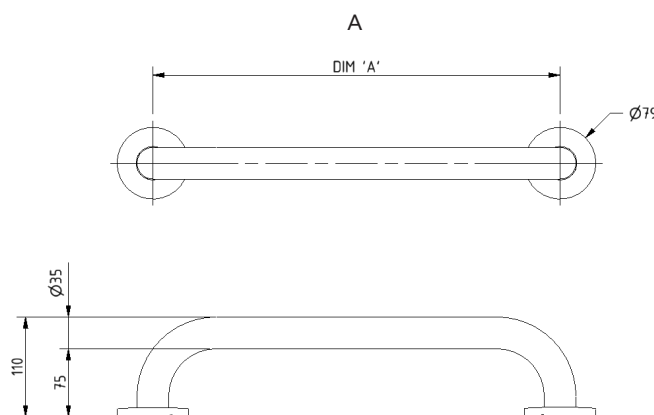

'A' represents the variable dimensions in the table below

Product Description	Product Code
Grab rail, stainless steel, concealed fixings, 35mm diameter, 305mm, dark blue (RAL 5011)	210130/DB
Grab rail, stainless steel, concealed fixings, 35mm diameter, 305mm, dark grey (RAL 7016)	210130/DG
Grab rail, stainless steel, concealed fixings, 35mm diameter, 305mm, grey (RAL 7005)	210130/GY
Grab rail, stainless steel, concealed fixings, 35mm diameter, 305mm, white (RAL 9016)	210130/WH
Grab rail, stainless steel, concealed fixings, 35mm diameter, 455mm, dark blue (RAL 5011)	210145/DB
Grab rail, stainless steel, concealed fixings, 35mm diameter, 455mm, dark grey (RAL 7016)	210145/DG
Grab rail, stainless steel, concealed fixings, 35mm diameter, 455mm, grey (RAL 7005)	210145/GY
Grab rail, stainless steel, concealed fixings, 35mm diameter, 455mm, white (RAL 9016)	210145/WH
Grab rail, stainless steel, concealed fixings, 35mm diameter, 600mm, dark blue (RAL 5011)	210160/DB
Grab rail, stainless steel, concealed fixings, 35mm diameter, 600mm, dark grey (RAL 7016)	210160/DG
Grab rail, stainless steel, concealed fixings, 35mm diameter, 600mm, grey (RAL 7005)	210160/GY
Grab rail, stainless steel, concealed fixings, 35mm diameter, 600mm, white (RAL 9016)	210160/WH
Grab rail, stainless steel, concealed fixings, 35mm diameter, 900mm, dark blue (RAL 5011)	210190/DB
Grab rail, stainless steel, concealed fixings, 35mm diameter, 900mm, dark grey (RAL 7016)	210190/DG
Grab rail, stainless steel, concealed fixings, 35mm diameter, 900mm, grey (RAL 7005)	210190/GY
Grab rail, stainless steel, concealed fixings, 35mm diameter, 900mm, white (RAL 9016)	210190/WH