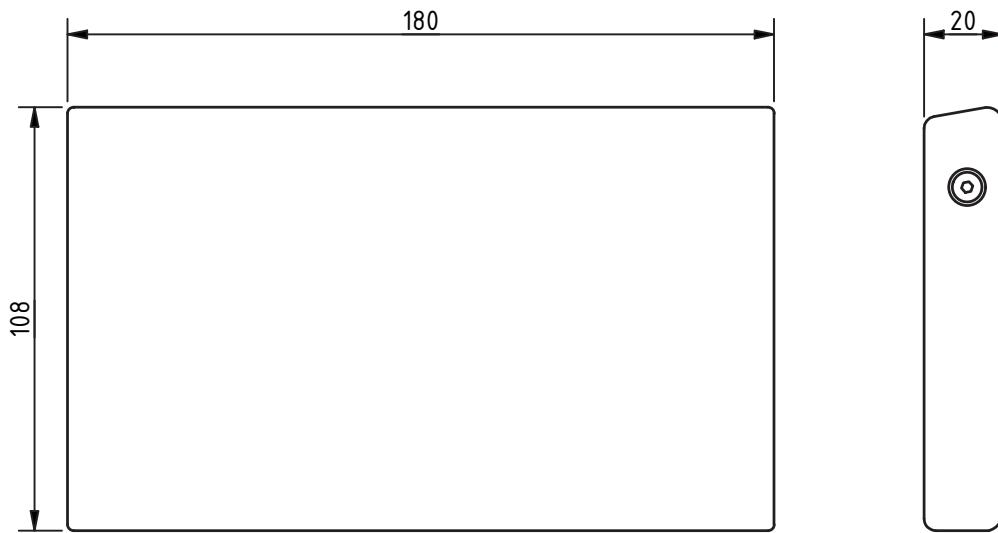

The Gosfield Collection

Removable standard shower seat blanking plate kit