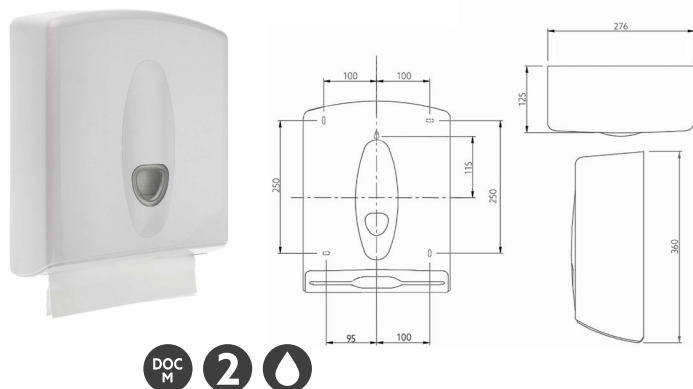

White plastic paper towel dispenser with clear level indicator

Features

- Robust ABS plastic construction
- Locking mechanism
- Visual indicator to show soap level

Available Colours

Product Description

Paper towel dispenser, plastic, white with clear level indicator

Product Code

141001/WH