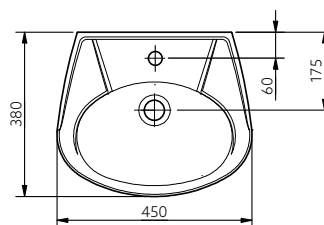

Standard Doc M basin

B-BASI1TH-SAN

B-BASI1TH-SAN

Features

- Two tap hole or central tap hole options available
- Compact design to maximise space for a wheelchair user
- No overflow
- Complies with Part M of the Building Regulations
- *Includes wall brackets*

Available Colours

WH

Product Description

450mm basin with wall brackets, central tap hole, white

450mm basin with wall brackets, two tap holes, white

Product Code

B-BASI1TH-SAN

B-BWBASIN-SAN