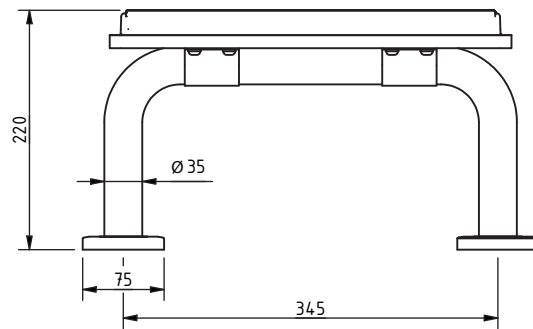

The Hanson Collection

220mm Stainless steel concealed fixing removable back rest rail and pad