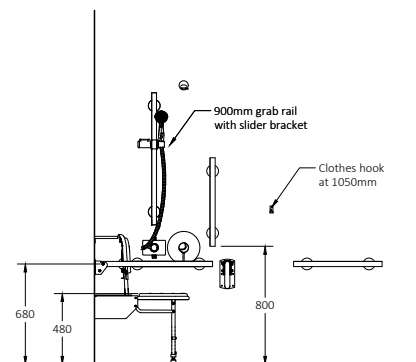

Product Description

Product Code

Concealed valve Doc M shower pack, stainless steel, luxury grab rails, slimline shower seat, matt black (RAL 9005)

321102/MB

Concealed valve Doc M shower pack, stainless steel, luxury grab rails, slimline shower seat, satin

321102/SS

Concealed valve Doc M shower pack, stainless steel, luxury grab rails, slimline shower seat, polished

321102/SP