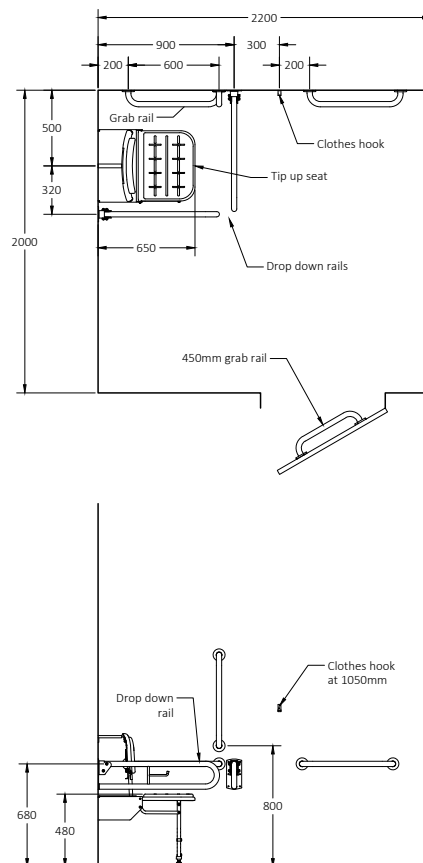

Doc M Packs

Doc M changing room pack with exposed fixing steel grab rails

Pack Contents

- 1 x Doc M shower seat
- 3 x 600mm Coated steel grab rails with exposed fixings
- 1 x 450mm Coated steel grab rail with exposed fixings
- 2 x 800mm Coated steel hinged support rails with toilet roll holder
- 1 x Single robe hook