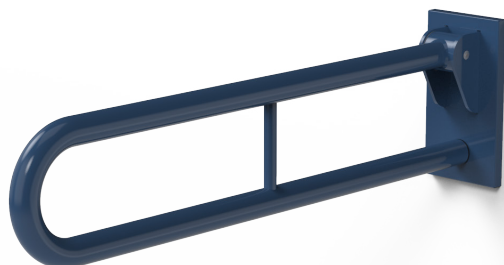

Hinged Rails

Stainless steel friction hinged support rail with concealed fixing, 800mm

Features

- Complies with Part M of the Building Regulations
- Premium friction folding mechanism
- Non-corrosive stainless steel construction
- Concealed back plate

Available Colours

Product Description

Friction hinged rail, stainless steel, concealed fixing, 800mm, dark blue (RAL 5011)
Friction hinged rail, stainless steel, concealed fixing, 800mm, dark grey (RAL 7016)
Friction hinged rail, stainless steel, concealed fixing, 800mm, grey (RAL 7005)
Friction hinged rail, stainless steel, concealed fixing, 800mm, white (RAL 9016)
Friction hinged rail, stainless steel, concealed fixing, 800mm, satin
Friction hinged rail, stainless steel, concealed fixing, 800mm, polished

Product Code

105SC/DB
105SC/DG
105SC/GY
105SC/WH
105SC/SS
105SC/SP