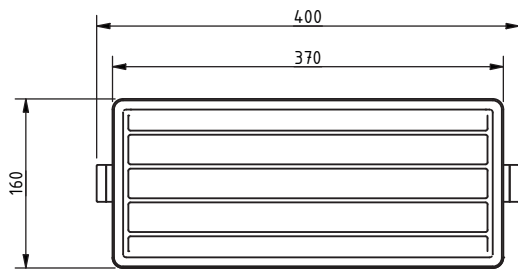

The Gosfield Collection

Stainless steel concealed fixing back rest rail and pad