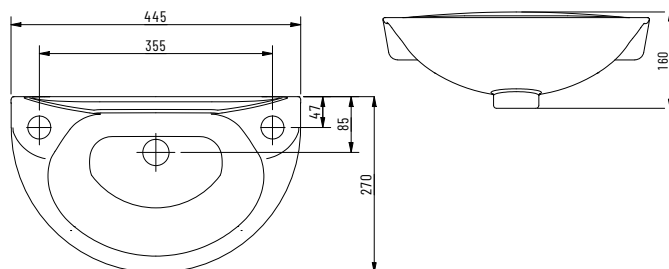

Sanitary Ware and Accessories

Compact Doc M basin

Features

- Universal - two tap hole for left or right handed configuration
- Compact design to maximise space for a wheelchair user
- No overflow
- Complies with Part M of the Building Regulations
- *If wall fixings are required order P-000248-X00X*

Available Colours

WH

Product Description

Compact Doc M basin, two tap holes, no overflow, white

Product Code

NY01-SW-00120-WH