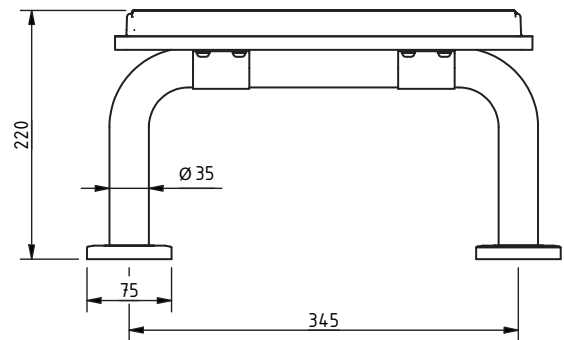

The Hanson Collection

220mm stainless steel concealed fixing back rest rail and pad