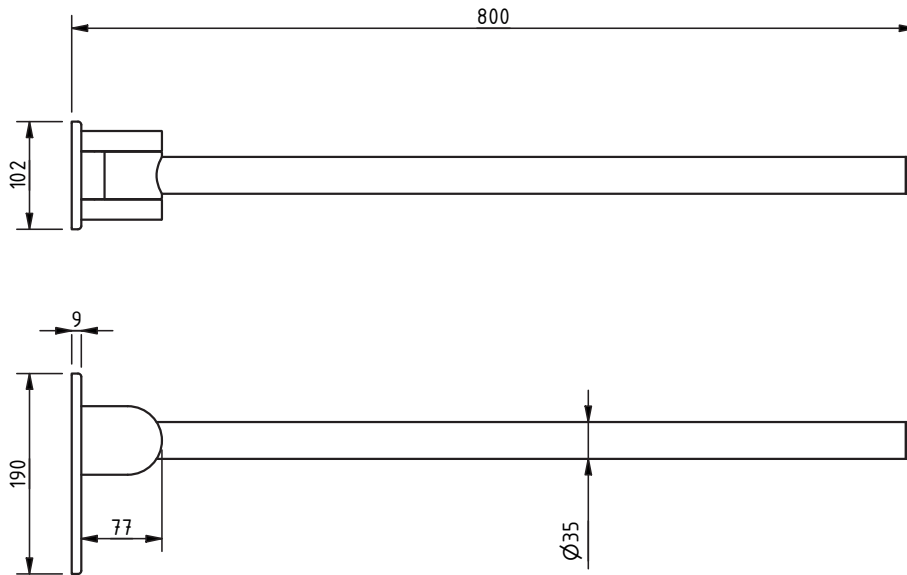

The Gosfield Collection

800mm stainless steel concealed fixing single arm hinged support rail