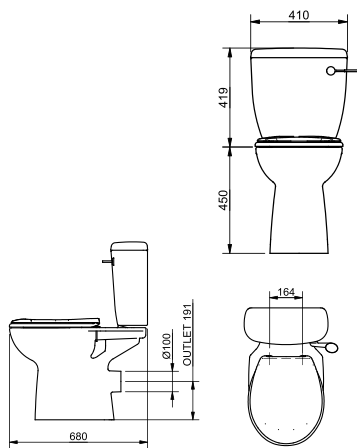

Pack Contents

- 1 x Close coupled comfort height standard projection pan
- 1 x Close coupled cistern
- 1 x Close coupled cistern fitting pack with spatula lever
- 1 x Toilet seat with lid

Available Colours