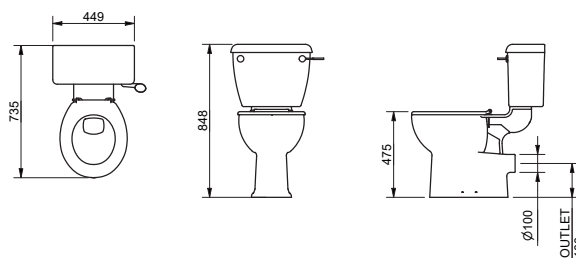

130303/WH

Close coupled Doc M ware set

Pack Contents

- 1 x Close coupled Doc M pan
- 1 x Close coupled cistern (optional lockable lid)
- 1 x Close coupled cistern fitting pack with spatula lever
- 1 x Ring only toilet seat (option with lid on white and dark blue seats)