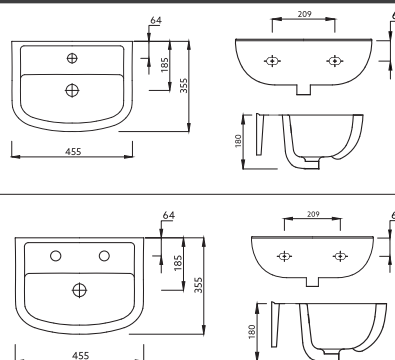

Premium Doc M basin

One tap hole

Two tap holes

Features

- Multiple tap hole configurations available so no need for blanking caps
- No overflow
- Complies with Part M of the Building Regulations. Used in premium rimless Doc M packs
- *If wall fixings are required order P-000247-X00X*

Available Colours

Product Description

455mm Premium basin, two tap holes, white

455mm Premium basin, left handed tap hole, white

455mm Premium basin, right handed tap hole, white

455mm Premium basin, central tap hole, white

Product Code

NY02-SW-00100-WH

NY02-SW-00101-WH

NY02-SW-00102-WH

NY02-SW-00103-WH