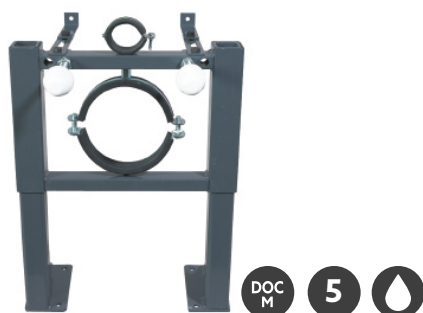

Low frame unit for wall hung pan

Features

- Designed for easy mounting of wall hung pan
- Fixings not included

Available Colours

Product Description

Low frame unit for wall hung pan

Product Code

B-WALLHUNGFRAME