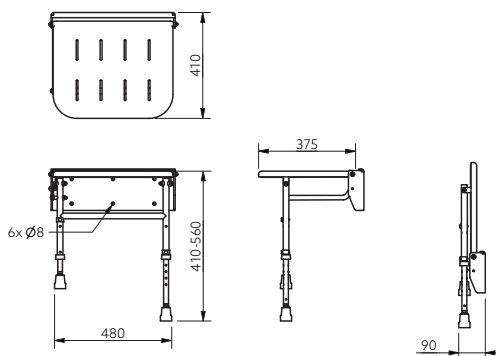

Premium wall mounted shower seat with legs

Features

- Aluminium and stainless frame construction
- Durable clip on plastic seat
- Legs can be adjusted with E-clip in 25mm increments as well as fine adjustment
- Adjustable height
- Drainage holes for easy-drain
- Closed cell polyurethane construction pad option available for maximum hygiene and comfort

Available Colours

SB-080/GY

SB-070/WH

Product Description

- Premium wall mounted shower seat, legs, white
- Premium wall mounted shower seat, legs, padded, dark blue
- Premium wall mounted shower seat, legs, padded, grey

Product Code

- SB-070/WH
- SB-080/DB
- SB-080/GY