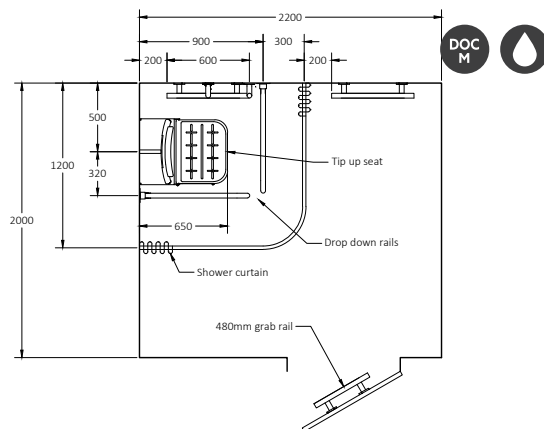

Product Description	Product Code
Concealed valve Doc M shower pack, stainless steel, luxury grab rails, slimline shower seat, matt black (RAL 9005)	321101/MB
Concealed valve Doc M shower pack, stainless steel, luxury grab rails, slimline shower seat, satin	321101/SS
Concealed valve Doc M shower pack, stainless steel, luxury grab rails, slimline shower seat, polished	321101/SP