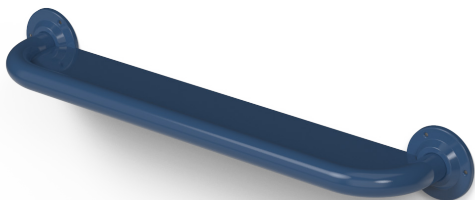

Product Code

BR-220SC/DB
BR-220SC/DG
BR-220SC/GY
BR-220SC/WH
BR-220SC/SS
BR-220SC/SP
BR-270SC/DB
BR-270SC/DG
BR-270SC/GY
BR-270SC/WH
BR-270SC/SS
BR-270SC/SP

Hinged Rails

Stainless steel anti ligature grab rail