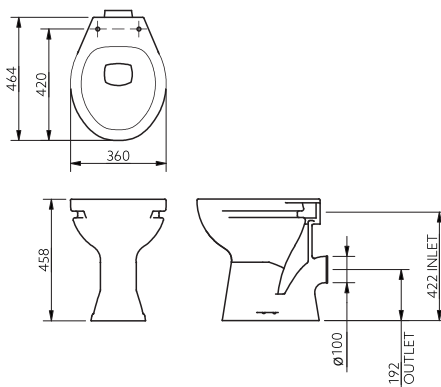

Low level box rim Doc M pan

Features

- Comfort height for easy side transfer
- Pan only

Available Colours

Product Description

Low level Doc M pan, white

Product Code

B-BWPANLL-1