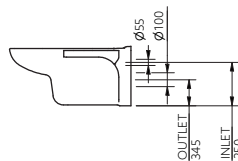

Product Code

B-WALLHUNGFRAME

Sanitary Ware and Accessories

Wall hung Doc M pan

Features

- Complies with Part M of the Building Regulations
- Contemporary feel
- Open rim
- If 750mm projection is required then wall should be built out by 50mm