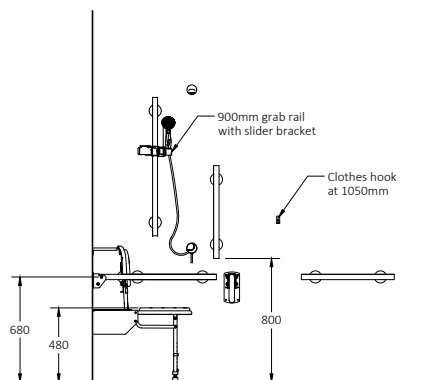

Product Description

Product Code

Exposed valve Doc M shower pack, stainless steel, luxury grab rails, matt black (RAL 9005)

321103/MB

Exposed valve Doc M shower pack, stainless steel, luxury grab rails, satin

321103/SS

Exposed valve Doc M shower pack, stainless steel, luxury grab rails, polished

321103/SP