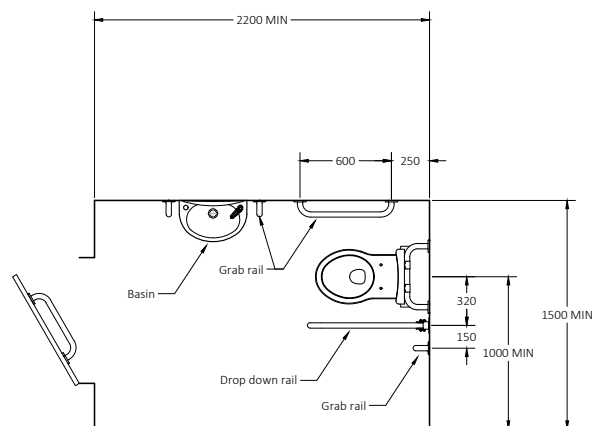

Back to wall Doc M toilet pack with steel exposed fixing grab rails

Pack Contents

- 5 x 600mm Coated steel grab rails with exposed fixings
- 1 x 800mm Coated steel hinged support rail with toilet roll holder
- 1 x 270mm Coated steel back rest rail and pad with exposed fixings
- 1 x Sequential basin mixer tap
- 1 x TMV3 Valve (optional)
- 1 x Back to wall Doc M pan
- 1 x Back box for back to wall pan
- 1 x Concealed cistern with siphon kit and flush pipe
- 1 x Extended spatula lever
- 1 x Ring only toilet seat
- 1 x Two tap hole basin
- 1 x White tap hole blanking cap