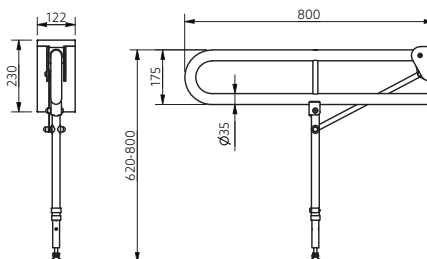

Stainless steel friction hinged support rail with leg and concealed fixing, 800mm

Features

- Complies with Part M of the Building Regulations
- Premium friction folding mechanism
- Adjustable support leg
- Non-corrosive stainless steel construction
- Concealed back plate

Available Colours

Product Description

Friction hinged rail with leg, stainless steel, concealed fixing, 800mm, dark blue (RAL 5011)
Friction hinged rail with leg, stainless steel, concealed fixing, 800mm, dark grey (RAL 7016)
Friction hinged rail with leg, stainless steel, concealed fixing, 800mm, grey (RAL 7005)
Friction hinged rail with leg, stainless steel, concealed fixing, 800mm, white (RAL 9016)
Friction hinged rail with leg, stainless steel, concealed fixing, 800mm, satin
Friction hinged rail with leg, stainless steel, concealed fixing, 800mm, polished

Product Code

115SC/DB
115SC/DG
115SC/GY
115SC/WH
115SC/SS
115SC/SP