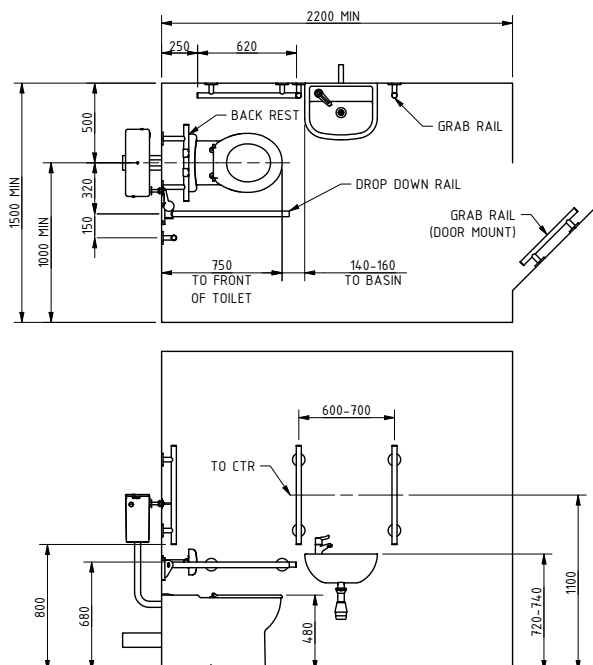

Right hand configuration shown

Pack Contents

- 4 x 620mm Stainless steel luxury grab rails with concealed fixings
- 1 x 480mm Stainless steel luxury grab rail with concealed fixings
- 1 x 800mm Stainless steel contemporary hinged support rail with concealed fixings
- 1 x 220mm Stainless steel luxury back rest rail and pad with concealed fixings
- 1 x Sequential basin mixer tap (optional thermostatic mixer tap)
- 1 x TMV3 valve (optional)
- 1 x Back to wall premium rimless Doc M pan
- 1 x Concealed cistern with siphon kit and flush pipe
- 1 x Extended spatula lever
- 1 x Ring only toilet seat
- 1 x Left or right handed 1 tap hole basin