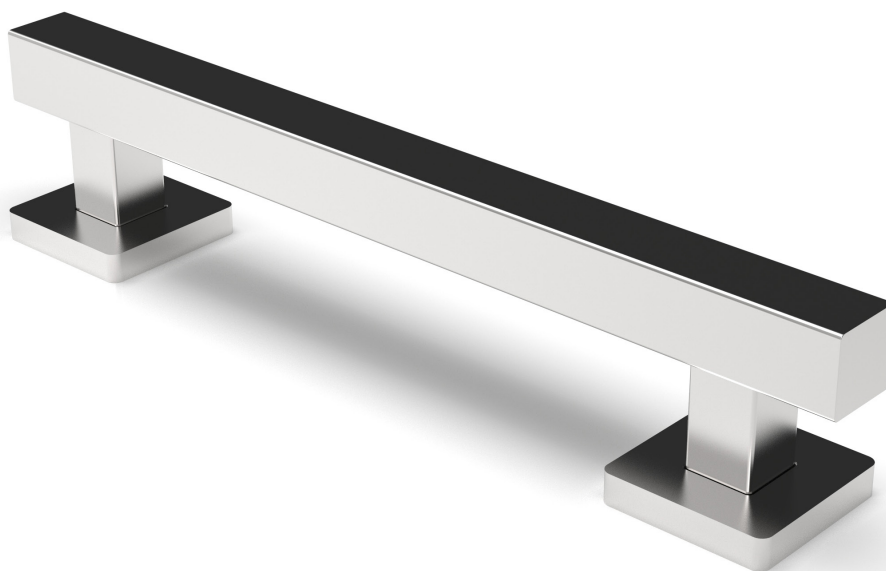

The Mortimer Collection

900mm stainless steel concealed fixing vertical grab rail

Product Description	Codes
900mm stainless steel concealed fixing vertical grab rail, satin stainless steel	FL08-012-00-M00S
900mm stainless steel concealed fixing vertical grab rail, polished stainless steel	FL08-012-00-M00P
900mm stainless steel concealed fixing vertical grab rail, matt black coated	FL08-012-00-S01M
900mm stainless steel concealed fixing vertical grab rail, matt white coated	FL08-012-00-S02M
900mm stainless steel concealed fixing vertical grab rail, polished chrome plated	FL08-012-00-E01P
900mm stainless steel concealed fixing vertical grab rail, satin chrome plated	FL08-012-00-E01S
900mm stainless steel concealed fixing vertical grab rail, polished nickel plated	FL08-012-00-E02P
900mm stainless steel concealed fixing vertical grab rail, satin nickel plated	FL08-012-00-E02S
900mm stainless steel concealed fixing vertical grab rail, antique brass plated	FL08-012-00-E03A
900mm stainless steel concealed fixing vertical grab rail, polished gold plated	FL08-012-00-E05P
900mm stainless steel concealed fixing vertical grab rail, PVD polished nickel	FL08-012-00-P01P
900mm stainless steel concealed fixing vertical grab rail, PVD satin nickel	FL08-012-00-P01S
900mm stainless steel concealed fixing vertical grab rail, PVD polished gold	FL08-012-00-P02P
900mm stainless steel concealed fixing vertical grab rail, PVD satin gold	FL08-012-00-P02S
900mm stainless steel concealed fixing vertical grab rail, PVD polished graphite	FL08-012-00-P03P
900mm stainless steel concealed fixing vertical grab rail, PVD satin graphite	FL08-012-00-P03S
900mm stainless steel concealed fixing vertical grab rail, PVD polished anthracite	FL08-012-00-P04P
900mm stainless steel concealed fixing vertical grab rail, PVD satin anthracite	FL08-012-00-P04S
900mm stainless steel concealed fixing vertical grab rail, PVD polished brass	FL08-012-00-P05P
900mm stainless steel concealed fixing vertical grab rail, PVD satin brass	FL08-012-00-P05S
900mm stainless steel concealed fixing vertical grab rail, PVD polished bronze	FL08-012-00-P06P
900mm stainless steel concealed fixing vertical grab rail, PVD satin bronze	FL08-012-00-P06S
900mm stainless steel concealed fixing vertical grab rail, PVD polished warm gold	FL08-012-00-P07P
900mm stainless steel concealed fixing vertical grab rail, PVD satin warm gold	FL08-012-00-P07S
900mm stainless steel concealed fixing vertical grab rail, PVD polished champagne	FL08-012-00-P08P
900mm stainless steel concealed fixing vertical grab rail, PVD satin champagne	FL08-012-00-P08S
900mm stainless steel concealed fixing vertical grab rail, PVD polished warm brass	FL08-012-00-P09P
900mm stainless steel concealed fixing vertical grab rail, PVD satin warm brass	FL08-012-00-P09S