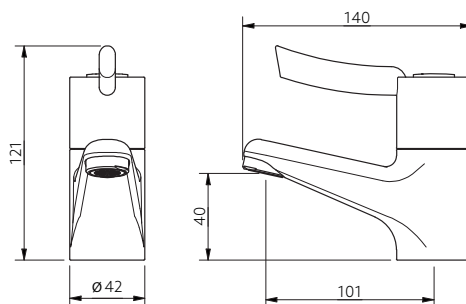

Sanitary Ware and Accessories

Polished chrome sequential basin mixer tap

Features

- WRAS Approved
- Easy operation for users with limited dexterity
- Polished chrome finish

Available Colours

Product Description

Sequential basin mixer tap, polished chrome

Flange for BPLMON mixer tap, chrome plated plastic construction

Product Code

BPLMON

P-000246-X00X