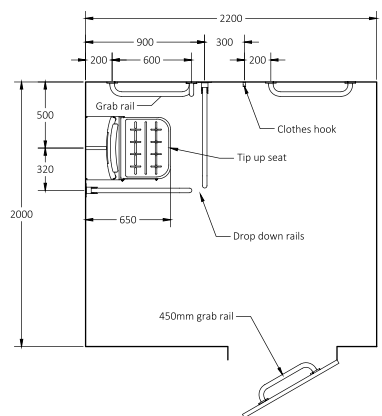

Product Description	Product Code
Doc M changing room pack, stainless steel, luxury rails, satin	321106/SS
Doc M changing room pack, stainless steel, luxury rails, polished	321106/SP