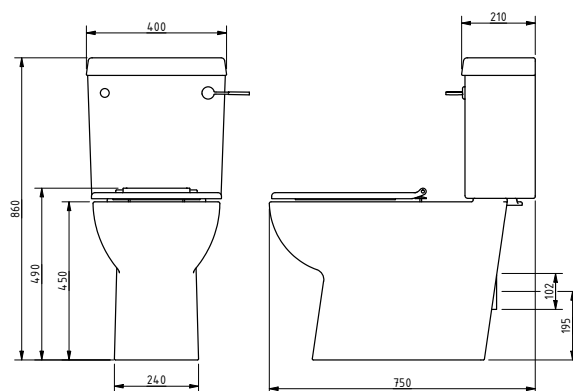

Available Colours

Product Description

Sliding shower head bracket, for 32mm rail, chrome polished

Product Code

250401/CP

Sanitary Ware and Accessories

Premium rimless close coupled Doc M ware set

DOC
M