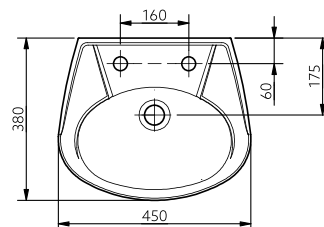

Standard Doc M basin

B-BASI1TH-SAN

B-BASI1TH-SAN

Features

- Two tap hole or central tap hole options available
- Compact design to maximise space for a wheelchair user
- No overflow
- Complies with Part M of the Building Regulations
- *Includes wall brackets*

Available Colours

WH

Product Description

450mm basin with wall brackets, central tap hole, white

450mm basin with wall brackets, two tap holes, white

Product Code

B-BASI1TH-SAN

B-BWBASIN-SAN