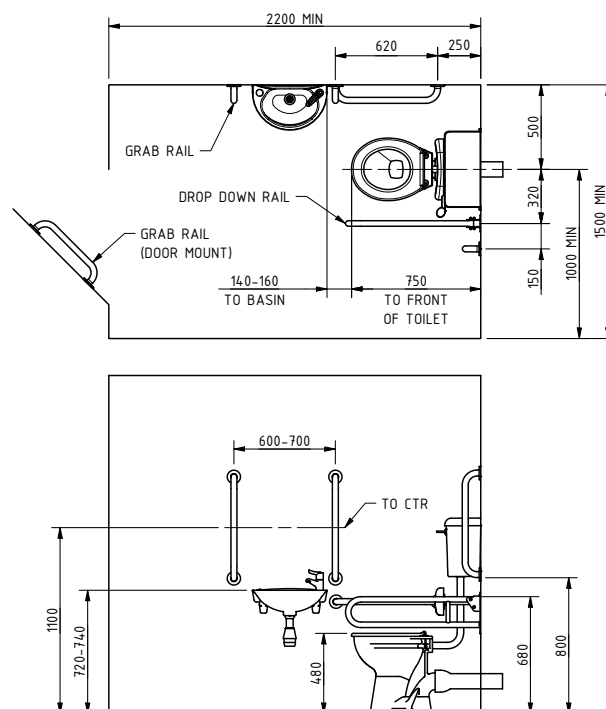

Product Code

230006/DB
230006/DG
230006/GY
230006/WH
230006/SS
230006/SP

Low level Doc M toilet pack with stainless steel concealed fixing grab rails

Pack Contents

- 4 x 600mm stainless steel grab rails with concealed fixings
- 1 x 450mm stainless steel grab rail with concealed fixings
- 1 x 800mm stainless steel hinged support rail
- 1 x 270mm stainless steel back rest rail and pad with concealed fixing
- 1 x sequential basin mixer tap
- 1 x TMV3 valve (optional)
- 1 x Low level Doc M pan
- 1 x Low level cistern (optional lockable lid)
- 1 x low level cistern fitting pack with basin waste and spatula lever
- 1 x ring only toilet seat
- 1 x two tap hole basin
- 1 x white tap hole blanking cap