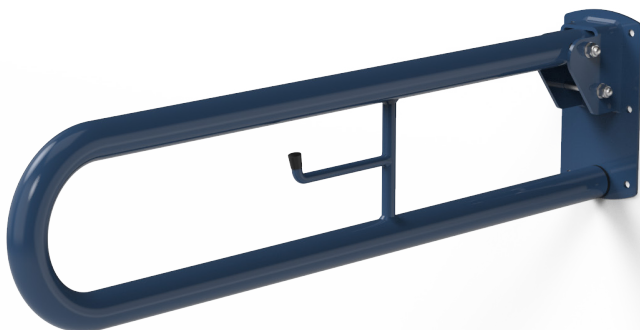

Lift and lock steel hinged support rail with toilet roll holder

DOC M 2 115 kg