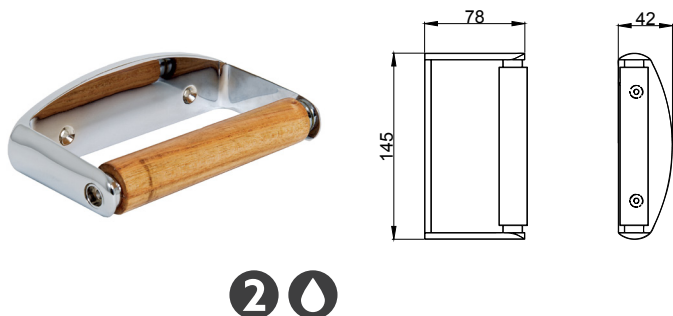

Features

- Robust zinc die cast construction
- Lockable roller

Available Colours

Product Description

Toilet roll holder, lockable, polished chrome

Product Code

140502/CP

White plastic bulk fill soap dispenser with clear level indicator