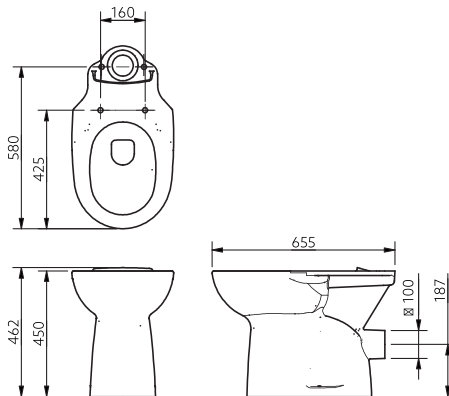

Product Description

Close coupled Doc M pan, white

Product Code

B-BWPANCC2-1

Sanitary Ware and Accessories

Close coupled box rim comfort height standard projection pan

Features

- Comfort height for easy side transfer
- Standard projection for domestic settings
- Pan only