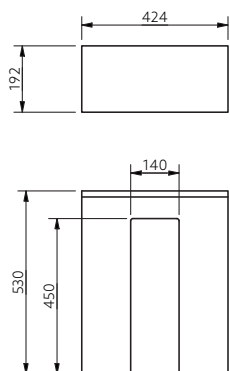

Sanitary Ware and Accessories

Back box for back to wall pan

Features

- Back box for use with back to wall pan to comply with Part M of the Building Regulations
- Easy-to-install flat pack solution

Available Colours

Product Description

Back box for back to wall Pan, with fixings, white

Product Code

BPLBOX