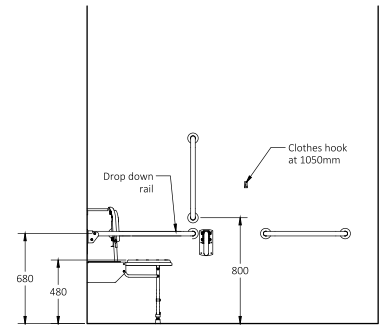

Product Description	Product Code
Doc M changing room pack, stainless steel, luxury rails, satin	321106/SS
Doc M changing room pack, stainless steel, luxury rails, polished	321106/SP