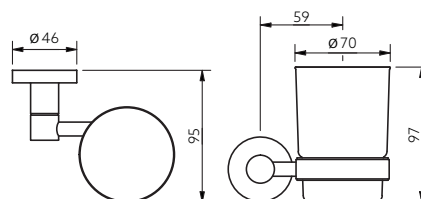

Tumbler holder including tumbler

Features

- Contemporary design
- Brass construction
- Polished chrome finish

Available Colours

Product Description

Tumbler holder, including tumbler, polished chrome

Product Code

343006/CP