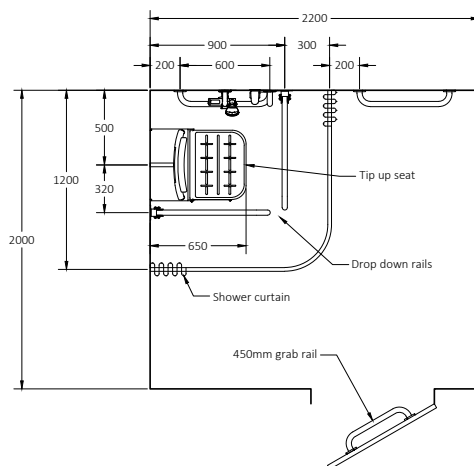

NY02-DM-41300-WH

NY02-DM-41300-SS

NY02-DM-41300-SP

Doc M Packs

Exposed valve Doc M shower pack with stainless steel concealed fixing grab rails

Pack Contents

- 1 x Doc M shower seat
- 1 x Exposed TMV3 Doc M shower valve
- 1 x Exposed Doc M shower diverter
- 1 x Shower head and hose
- 1 x Antivandal overhead shower head
- 3 x 600mm Stainless steel grab rails with concealed fixings
- 1 x 450mm Stainless steel grab rail with concealed fixings
- 1 x 900mm Stainless steel grab rail with concealed fixings
- 2 x 800mm Stainless steel hinged support rails
- 1 x 1200mm x 1200mm Stainless steel shower curtain rail
- 2 x Weighted shower curtains
- 1 x Sliding shower head bracket
- 1 x Single robe hook