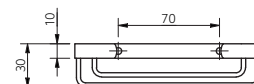

Shower basket

Features

- Contemporary design
- Brass construction
- Polished chrome finish

Available Colours

Product Description

Shower basket, chrome polished

Product Code

343013/CP