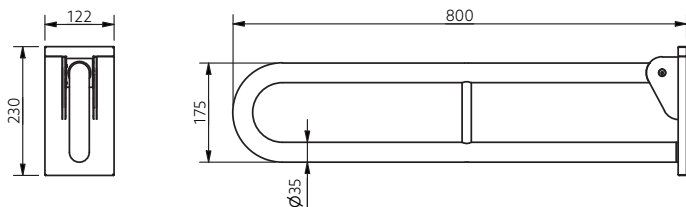

Hinged Rails

Stainless steel friction hinged support rail with concealed fixing, 800mm

Features

- Complies with Part M of the Building Regulations
- Premium friction folding mechanism
- Non-corrosive stainless steel construction
- Concealed back plate

Available Colours

Product Description

Friction hinged rail, stainless steel, concealed fixing, 800mm, dark blue (RAL 5011)
Friction hinged rail, stainless steel, concealed fixing, 800mm, dark grey (RAL 7016)
Friction hinged rail, stainless steel, concealed fixing, 800mm, grey (RAL 7005)
Friction hinged rail, stainless steel, concealed fixing, 800mm, white (RAL 9016)
Friction hinged rail, stainless steel, concealed fixing, 800mm, satin
Friction hinged rail, stainless steel, concealed fixing, 800mm, polished

Product Code

105SC/DB
105SC/DG
105SC/GY
105SC/WH
105SC/SS
105SC/SP