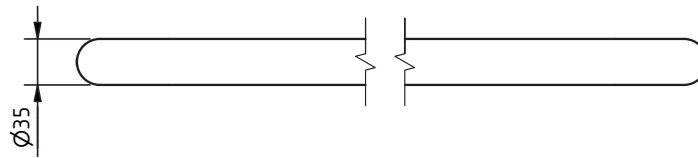

The Hanson Collection

Stainless steel flangeless fixing grab rail

'A' represents the variable dimension in the table.

Features:

- Compliant with Part M of the Building Regulations
- Minimalistic design
- High quality stainless steel construction
- Manufactured in Great Britain
- Available in 28 finishes
- Premium brand