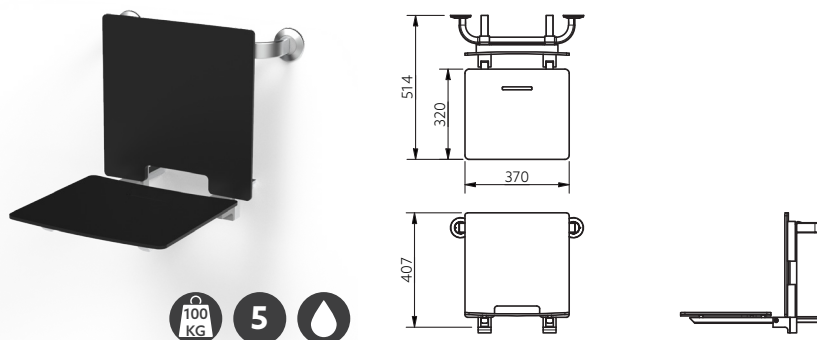

Features

- Minimalistic contemporary design
- Brushed aluminium wall mounting system
- Drainage hole for user comfort
- Back rest for optimum comfort
- Removable for maximum space efficiency
- Choice of black or white
- Lift and lock hinge mechanism