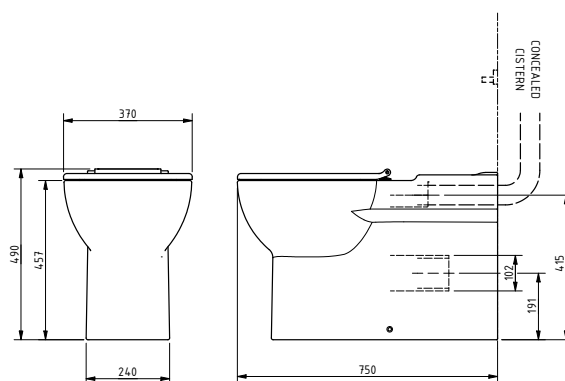

Sanitary Ware and Accessories

Premium rimless back to wall Doc M ware set with ring only seat

Pack Contents

- 1 x Back to wall premium rimless Doc M pan
- 1 x Concealed cistern with siphon kit and flush pipe
- 1 x Extended spatula lever
- 1 x Ring only toilet seat

Features

- Back to wall premium rimless pan & cistern assembly
- Toilet seat ring with stainless steel hinge
- Complies with Part M of the Building Regulations

Available Colours

Product Description

Premium rimless back to wall Doc M ware set, pan & cistern assembly, ring only seat, dark blue (RAL 5011)
Premium rimless back to wall Doc M ware set, pan & cistern assembly, ring only seat, dark grey (RAL 7016)
Premium rimless back to wall Doc M ware set, pan & cistern assembly, ring only seat, grey (RAL 7005)
Premium rimless back to wall Doc M ware set, pan & cistern assembly, ring only seat, white (RAL 9016)

Product Code

NY02-SW-33010-DB
NY02-SW-33010-DG
NY02-SW-33010-GY
NY02-SW-33010-WH