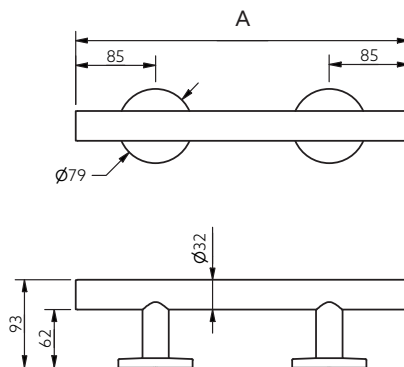

Grab Rails

Luxury straight stainless steel grab rail with concealed fixings

'A' represents the variable dimensions in the table below

Features

- Non-corrosive stainless steel construction
- Concealed fixing grab rails
- Complies with Doc M of the Building Regulations
- Stylish 'T-Bar' design

Available Colours

Product Description

Product Code

Luxury grab rail, straight, stainless steel, concealed fixings, 355mm, matt black (RAL 9005)	311435/MB
Luxury grab rail, straight, stainless steel, concealed fixings, 355mm, satin	311435/SS
Luxury grab rail, straight, stainless steel, concealed fixings, 355mm, polished	311435/SP
Luxury grab rail, straight, stainless steel, concealed fixings, 480mm, matt black (RAL 9005)	311448/MB
Luxury grab rail, straight, stainless steel, concealed fixings, 480mm, satin	311448/SS
Luxury grab rail, straight, stainless steel, concealed fixings, 480mm, polished	311448/SP
Luxury grab rail, straight, stainless steel, concealed fixings, 620mm, matt black	311462/MB
Luxury grab rail, straight, stainless steel, concealed fixings, 620mm, satin	311462/SS
Luxury grab rail, straight, stainless steel, concealed fixings, 620mm, polished	311462/SP
Luxury grab rail, straight, stainless steel, concealed fixings, 900mm, matt black (RAL 9005)	311490/MB
Luxury grab rail, straight, stainless steel, concealed fixings, 900mm, satin	311490/SS
Luxury grab rail, straight, stainless steel, concealed fixings, 900mm, polished	311490/SP