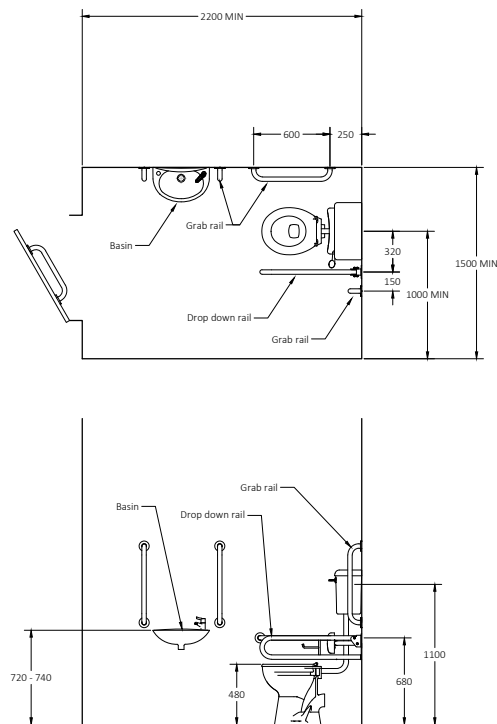

Doc M Packs

Low level Doc M toilet pack with steel concealed fixing grab rails

Pack Contents

- 5 x 600mm Coated steel grab rails with concealed fixings
- 1 x 800mm Coated steel hinged support rail with toilet roll holder
- 1 x 270mm Coated steel back rest rail and pad with concealed fixing
- 1 x Sequential basin mixer tap
- 1 x TMV3 Valve (optional)
- 1 x Low level Doc M pan
- 1 x Low level cistern (optional lockable lid)
- 1 x Low level cistern fitting pack with basin waste and spatula lever
- 1 x Ring only toilet seat
- 1 x Two tap hole basin
- 1 x White tap hole blanking cap

Features

- Complies with Part M of the Building Regulations
- WRAS approved
- Toilet seat with adjustable buffers and stainless steel hinge
- Simple one box solution
- Concealed fixing grab rails
- Universal - left or right handed
- Lockable cistern option available
- *Bottle trap and mirror not included*

Available Colours

Product Description

Product Code

Low level Doc M toilet pack, steel, concealed fixings, dark blue (RAL 5011)	DM215KC/DB
Low level Doc M toilet pack, steel, concealed fixings, dark grey (RAL 7016)	DM215KC/DG
Low level Doc M toilet pack, steel, concealed fixings, grey (RAL 7005)	DM215KC/GY
Low level Doc M toilet pack, steel, concealed fixings, white (RAL 9016)	DM215KC/WH
Low level Doc M toilet pack, steel, concealed fixings, dark blue (RAL 5011), with lockable lid	DM215KC/LC/DB
Low level Doc M toilet pack, steel, concealed fixings, dark grey (RAL 7016), with lockable lid	DM215KC/LC/DG
Low level Doc M toilet pack, steel, concealed fixings, grey (RAL 7005), with lockable lid	DM215KC/LC/GY
Low level Doc M toilet pack, steel, concealed fixings, white (RAL 9016), with lockable lid	DM215KC/LC/WH
Low level Doc M toilet pack, steel, concealed fixings, TMV3 valve, dark blue (RAL 5011)	DM315K/DB
Low level Doc M toilet pack, steel, concealed fixings, TMV3 valve, dark grey (RAL 7016)	DM315K/DG
Low level Doc M toilet pack, steel, concealed fixings, TMV3 valve, grey (RAL 7005)	DM315K/GY
Low level Doc M toilet pack, steel, concealed fixings, TMV3 valve, white (RAL 9016)	DM315K/WH
Low level Doc M toilet pack, steel, concealed fixings, TMV3 valve, dark blue (RAL 5011), with lockable lid	DM315K/LC/DB
Low level Doc M toilet pack, steel, concealed fixings, TMV3 valve, dark grey (RAL 7016), with lockable lid	DM315K/LC/DG
Low level Doc M toilet pack, steel, concealed fixings, TMV3 valve, grey (RAL 7005), with lockable lid	DM315K/LC/GY
Low level Doc M toilet pack, steel, concealed fixings, TMV3 valve, white (RAL 9016), with lockable lid	DM315K/LC/WH