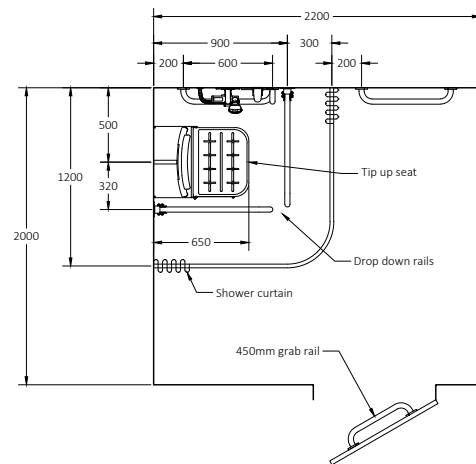

Product Code

230404/DB
230404/DG
230404/GY
230404/WH
230404/SS
230404/SP

Doc M Packs

Concealed valve Doc M shower pack with stainless steel concealed fixing grab rails

Pack Contents

- 1 x Doc M shower seat
- 1 x Concealed TMV3 Doc M shower valve
- 1 x Concealed Doc M shower diverter
- 1 x Shower head and hose
- 1 x Antivandal overhead shower head
- 3 x 600mm Stainless steel grab rails with concealed fixings
- 1 x 450mm Stainless steel grab rail with concealed fixings
- 1 x 900mm Stainless steel grab rail with concealed fixings
- 2 x 800mm Stainless steel hinged support rails
- 1 x 1200mm x 1200mm Stainless steel shower curtain rail
- 2 x Weighted shower curtains
- 1 x Sliding shower head bracket
- 1 x Single robe hook