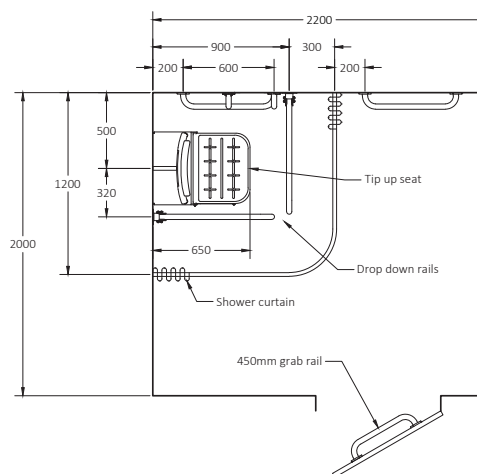

Rail only Doc M shower pack with stainless steel concealed fixing grab rails

Pack Contents

- 1 x Doc M shower seat
- 3 x 600mm Stainless steel grab rails with concealed fixings
- 1 x 450mm Stainless steel grab rail with concealed fixings
- 1 x 900mm Stainless steel grab rail with concealed fixings
- 2 x 800mm Stainless steel hinged support rails
- 1 x 1200mm x 1200mm Stainless steel shower curtain rail
- 2 x Weighted shower curtains
- 1 x Sliding shower head bracket
- 1 x Single robe hook