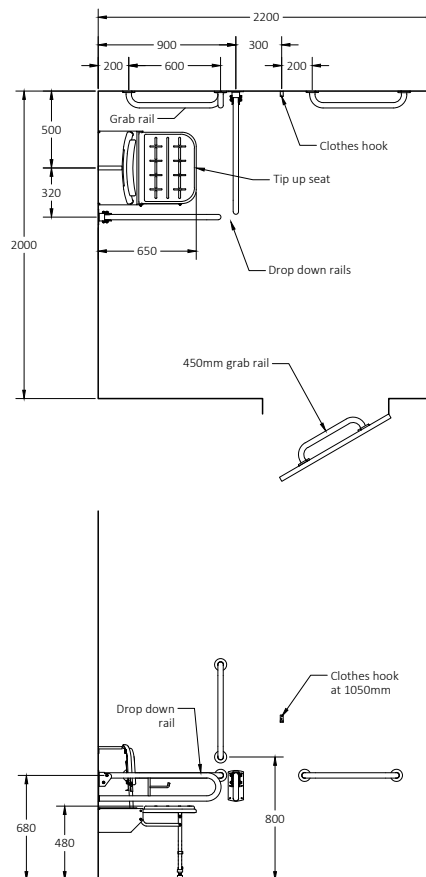

Product Code

230403/DB
230403/DG
230403/GY
230403/WH
230403/SS
230403/SP

Doc M Packs

Doc M changing room pack with stainless steel concealed fixing grab rails

Pack Contents

- 1 x Doc M shower seat
- 3 x 600mm Stainless steel grab rails with concealed fixings
- 1 x 450mm Stainless steel grab rail with concealed fixings
- 2 x 800mm Stainless steel hinged support rails
- 1 x Single robe hook