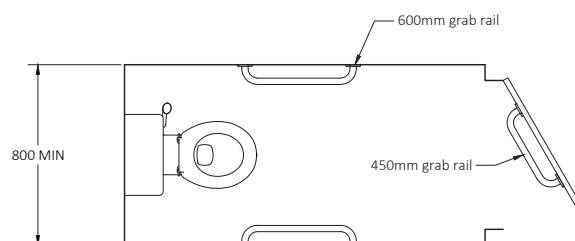

Doc M Packs

Close coupled ambulant Doc M toilet pack with steel concealed fixing grab rails

Pack Contents

- 2 x 600mm Coated steel grab rails with concealed fixings
- 1 x 450mm Coated steel grab rail with concealed fixings
- 1 x Close coupled Doc M pan
- 1 x Close coupled cistern (optional lockable lid)
- 1 x Close coupled cistern fitting pack with spatula lever
- 1 x Ring only toilet seat

Features

- Complies with Part M of the Building Regulations
- WRAS approved
- Toilet seat with adjustable buffers and stainless steel hinge
- Concealed fixing grab rails
- Simple one box solution
- Lockable cistern option available

Available Colours

Product Description

Close coupled ambulant Doc M toilet pack, steel, concealed fixings, dark blue (RAL 5011)
Close coupled ambulant Doc M toilet pack, steel, concealed fixings, dark grey (RAL 7016)
Close coupled ambulant Doc M toilet pack, steel, concealed fixings, grey (RAL 7005)
Close coupled ambulant Doc M toilet pack, steel, concealed fixings, white (RAL 9016)
Close coupled ambulant Doc M toilet pack, steel, concealed fixings, dark blue (RAL 5011), with lockable lid
Close coupled ambulant Doc M toilet pack, steel, concealed fixings, dark grey (RAL 7016), with lockable lid
Close coupled ambulant Doc M toilet pack, steel, concealed fixings, grey (RAL 7005), with lockable lid
Close coupled ambulant Doc M toilet pack, steel, concealed fixings, white (RAL 9016), with lockable lid

Product Code

AMBCCC/DB
AMBCCC/DG
AMBCCC/GY
AMBCCC/WH
AMBCCC/LC/DB
AMBCCC/LC/DG
AMBCCC/LC/GY
AMBCCC/LC/WH