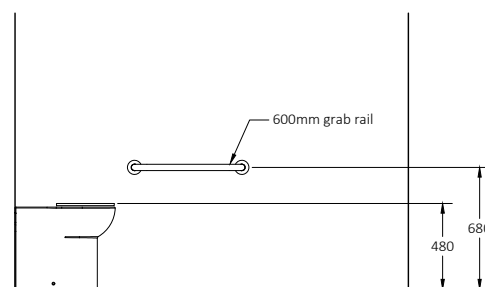

DM820KCS/DB

DM820KCS/DG

DM820KCS/GY

DM820KCS/WH

DM820KCS/SS

DM820KCS/SP

Doc M Packs

Back to wall ambulant Doc M toilet pack with stainless steel concealed fixing grab rails