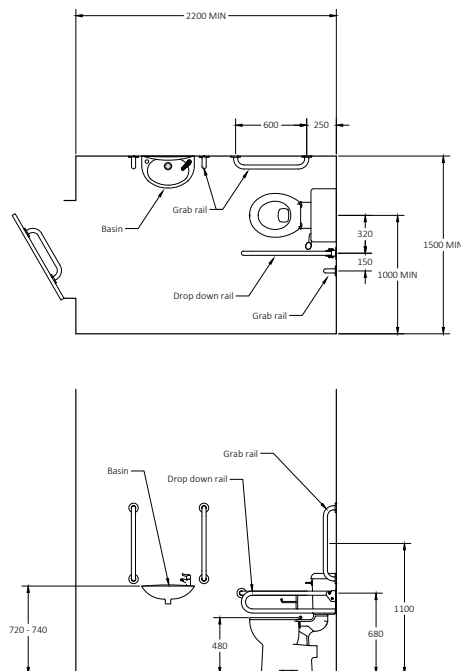

Product Code

230003/DB
230003/DG
230003/GY
230003/WH

Doc M Packs

Close coupled Doc M toilet pack with steel concealed fixing grab rails

Pack Contents

- 5 x 600mm Coated steel grab rails with concealed fixings
- 1 x 800mm Coated steel hinged support rail with toilet roll holder
- 1 x Sequential basin mixer tap
- 1 x TMV3 Valve (optional)
- 1 x Close coupled Doc M pan
- 1 x Close coupled cistern (optional lockable lid)
- 1 x Close coupled cistern fitting pack with basin waste and spatula lever (optional push button)
- 1 x Ring only toilet seat
- 1 x Two tap hole basin
- 1 x White tap hole blanking cap