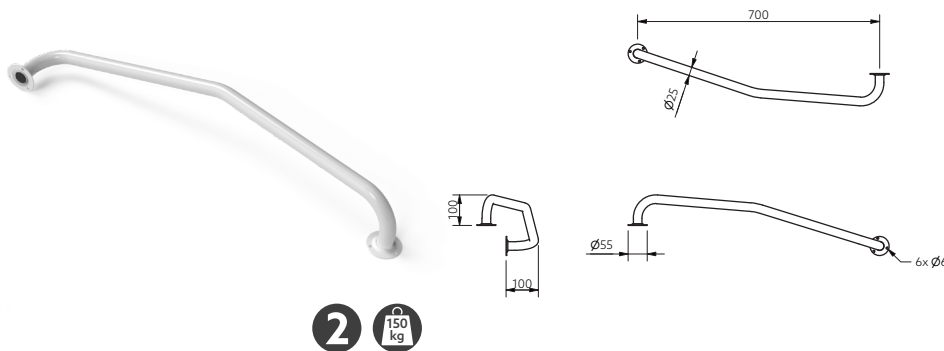

Grab Rails

Newel post grab rail

Features

- Provides additional support when stepping onto stairs
- Robust steel construction
- Small flange for ease of fitting to modern newel posts
- Durable epoxy polyester coated finish

Available Colours

WH

Product Description

Newel post grab rail, left-hand, 700mm, white (RAL 9016)
Newel post grab rail, right-hand, 700mm, white (RAL 9016)

Product Code

NPS-L/WH
NPS-R/WH