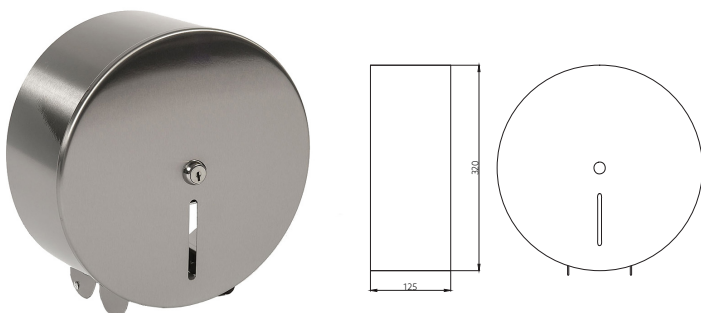

Stainless steel toilet roll dispenser

Available Colours

Features

- Non-corrosive stainless steel construction
- Locking mechanism
- Visual indicator to show paper level

Product Description

Toilet roll dispenser, stainless steel, 125x320mm, polished
Toilet roll dispenser, stainless steel, 125x320mm, satin

Product Code

260202/SP
260202/SS