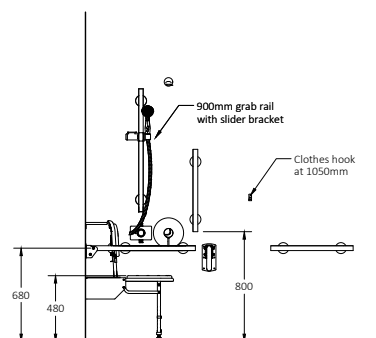

Product Description	Product Code
Concealed valve Doc M shower pack, stainless steel, luxury grab rails, slimline shower seat, matt black (RAL 9005)	321101/MB
Concealed valve Doc M shower pack, stainless steel, luxury grab rails, slimline shower seat, satin	321101/SS
Concealed valve Doc M shower pack, stainless steel, luxury grab rails, slimline shower seat, polished	321101/SP