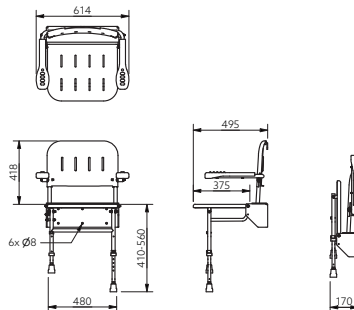

Product Code

- SB-070/WH
- SB-080/DB
- SB-080/GY

Showering

Premium wall mounted shower seat with legs back and arms

SB-081/GY

SB-071/WH

Features

- Non-corrosive aluminium & stainless frame construction
- Durable clip on moulded plastic seat
- Adjustable legs with both E-clip adjustment in 25mm increments and fine adjustment
- Drainage holes for easy-drain
- Wide range of height adjustability
- Padded fold down arm rests
- Back support for optimum comfort
- Closed cell polyurethane construction pad option available for maximum hygiene and comfort