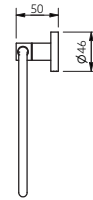

Sanitary Ware and Accessories

Towel ring

Features

- Contemporary design
- Brass construction
- Polished chrome finish

Available Colours

Product Description

Towel ring, polished chrome

Product Code

343003/CP