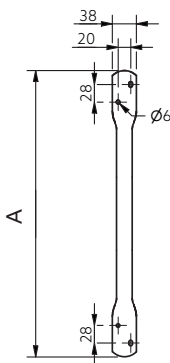

Flat end steel grab rail

Features

- Narrow flange designed for areas with limited wall space
- Offset option available
- Robust steel construction
- Durable epoxy coated finish

Available Colours

'A' represents the variable dimensions in the table below

Product Description

Product Code

Flat end steel grab rail, overall length 305mm, white (RAL 9016)	FESB-12/WH
Flat end steel grab rail, overall length 455mm, white (RAL 9016)	FESB-18/WH
Flat end steel grab rail, overall length 455mm, brown (RAL 8016)	FESB-18/BR
Flat end steel grab rail, overall length 610mm, white (RAL 9016)	FESB-24/WH
Flat end steel grab rail, overall length 710mm, white (RAL 9016)	FESB-28/WH
Flat end steel grab rail, overall length 915mm, white (RAL 9016)	FESB-36/WH
Flat end steel grab rail, off-set, overall length 455mm, white (RAL 9016)	FESB-18/0/WH
Flat end steel grab rail, off-set, overall length 455mm brown (RAL 8016)	FESB-18/0/BR
Flat end steel grab rail, off-set, overall length 610mm, white (RAL 9016)	FESB-24/0/WH
Flat end steel grab rail, off-set, overall length 710mm, white (RAL 9016)	FESB-28/0/WH