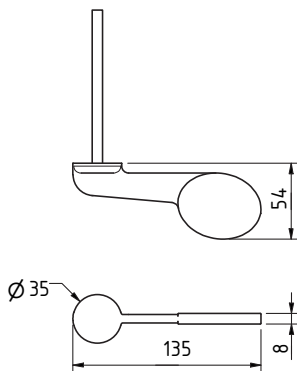

- Chrome plated plastic construction

Available Colours

Product Description

Chrome plated tap hole stopper, 40mm tail

Product Code

B-DCA45CP

Polished chrome spatula lever

Features