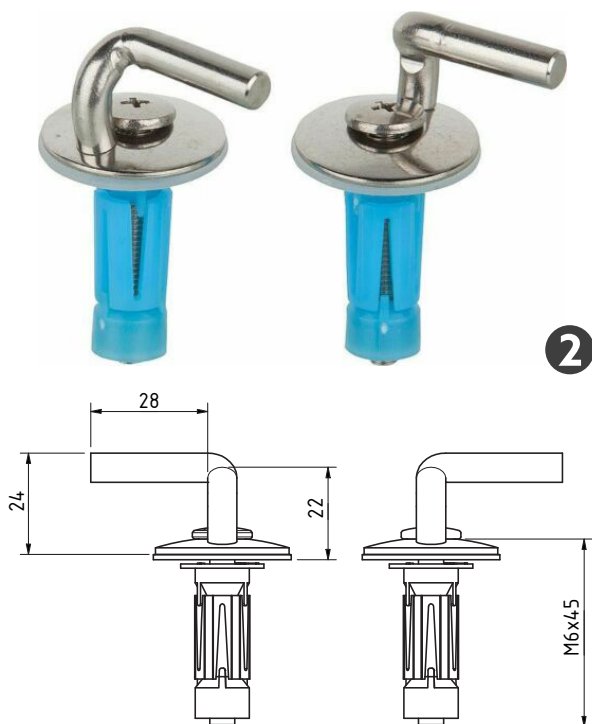

Sanitary Ware and Accessories

Top fix WC seat hinge for back to wall toilet pan

2

Features

- Toilet Seat hinge for use with premium rimless sanitary ware
- For use with 260015 / 260016 toilet seat

Available Colours

Product Description

Top fix WC seat hinge for back to wall toilet pan

Product Code

NY-TOPFIXHINGE