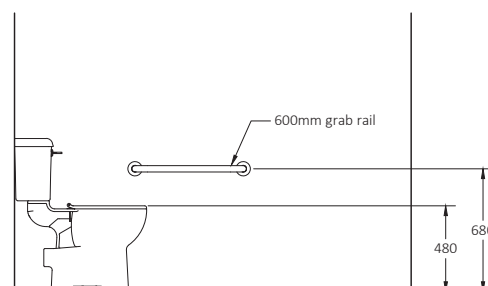

Doc M Packs

Close coupled ambulant Doc M toilet pack with steel concealed fixing grab rails

Pack Contents

- 2 x 600mm Coated steel grab rails with concealed fixings
- 1 x 450mm Coated steel grab rail with concealed fixings
- 1 x Close coupled Doc M pan
- 1 x Close coupled cistern (optional lockable lid)
- 1 x Close coupled cistern fitting pack with spatula lever
- 1 x Ring only toilet seat

Features

- Complies with Part M of the Building Regulations
- WRAS approved
- Toilet seat with adjustable buffers and stainless steel hinge
- Concealed fixing grab rails
- Simple one box solution
- Lockable cistern option available

Available Colours

Product Description

Close coupled ambulant Doc M toilet pack, steel, concealed fixings, dark blue (RAL 5011)
Close coupled ambulant Doc M toilet pack, steel, concealed fixings, dark grey (RAL 7016)
Close coupled ambulant Doc M toilet pack, steel, concealed fixings, grey (RAL 7005)
Close coupled ambulant Doc M toilet pack, steel, concealed fixings, white (RAL 9016)
Close coupled ambulant Doc M toilet pack, steel, concealed fixings, dark blue (RAL 5011), with lockable lid
Close coupled ambulant Doc M toilet pack, steel, concealed fixings, dark grey (RAL 7016), with lockable lid
Close coupled ambulant Doc M toilet pack, steel, concealed fixings, grey (RAL 7005), with lockable lid
Close coupled ambulant Doc M toilet pack, steel, concealed fixings, white (RAL 9016), with lockable lid

Product Code

AMBCCC/DB
AMBCCC/DG
AMBCCC/GY
AMBCCC/WH
AMBCCC/LC/DB
AMBCCC/LC/DG
AMBCCC/LC/GY
AMBCCC/LC/WH