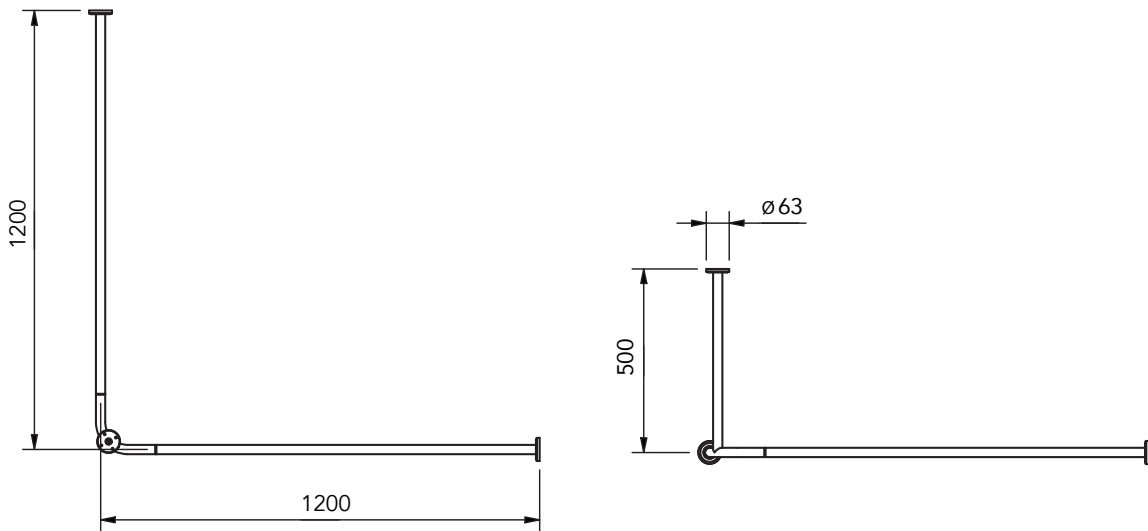

The Hanson Collection

1200 X 1200mm stainless steel concealed fixing shower curtain rail

Features:

- Contemporary design
- High quality stainless steel construction
- Manufactured in Great Britain
- Available in 28 finishes
- Premium brand