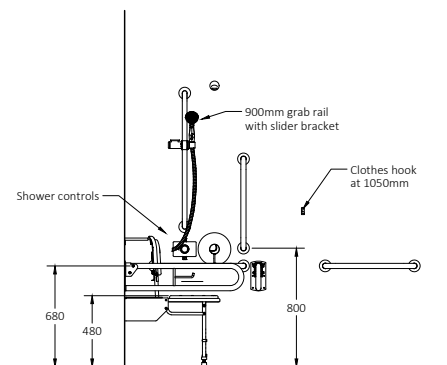

Product Code

230404/DB
230404/DG
230404/GY
230404/WH
230404/SS
230404/SP

Doc M Packs

Concealed valve Doc M shower pack with stainless steel concealed fixing grab rails

Pack Contents

- 1 x Doc M shower seat
- 1 x Concealed TMV3 Doc M shower valve
- 1 x Concealed Doc M shower diverter
- 1 x Shower head and hose
- 1 x Antivandal overhead shower head
- 3 x 600mm Stainless steel grab rails with concealed fixings
- 1 x 450mm Stainless steel grab rail with concealed fixings
- 1 x 900mm Stainless steel grab rail with concealed fixings
- 2 x 800mm Stainless steel hinged support rails
- 1 x 1200mm x 1200mm Stainless steel shower curtain rail
- 2 x Weighted shower curtains
- 1 x Sliding shower head bracket
- 1 x Single robe hook