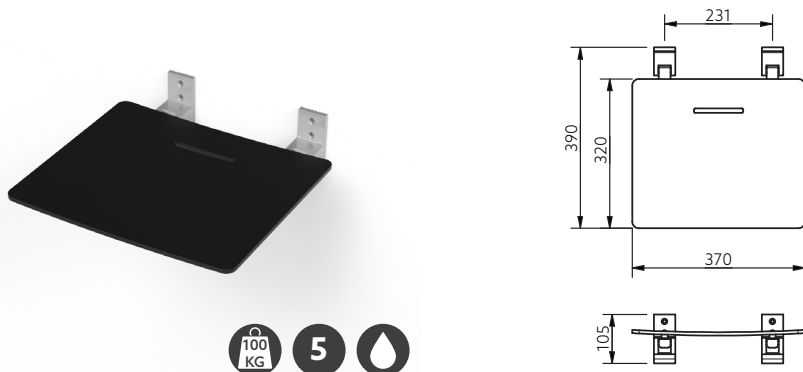

Showering

Contemporary slimline wall mounted shower seat

Features

- Minimalistic contemporary design
- Brushed aluminium wall mounting system
- Drainage hole for user comfort
- Choice of black or white
- Lift and lock hinge mechanism

Available Colours

Product Description

Contemporary slimline shower seat, black

Contemporary slimline shower seat, white

Product Code

331002/BL

331002/WH