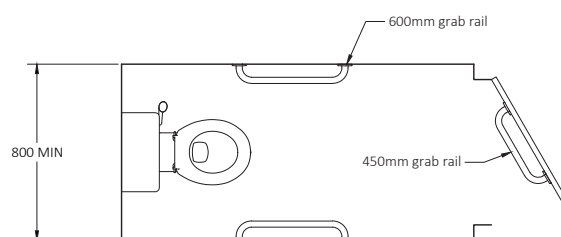

Doc M Packs

Close coupled ambulant Doc M toilet pack with stainless steel concealed fixing grab rails

Pack Contents

- 2 x 600mm stainless steel grab rails with concealed fixings
- 1 x 450mm rail
- 1 x Close coupled Doc M pan
- 1 x Close coupled cistern (optional lockable lid)
- 1 x Close coupled cistern fitting pack with spatula lever
- 1 x Ring only toilet seat