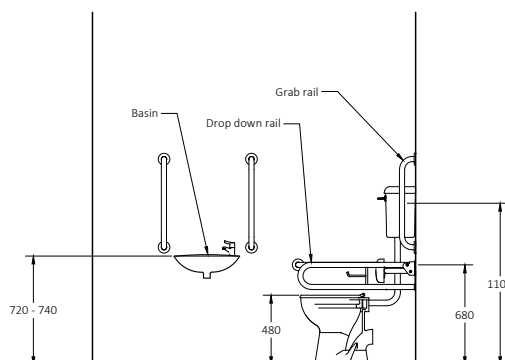

Product Code

230004/DB
230004/DG
230004/GY
230004/WH

Low level Doc M toilet pack with steel exposed fixing grab rails

Pack Contents

- 5 x 600mm Coated steel grab rails with exposed fixings
- 1 x 800mm Coated steel hinged support rail with toilet roll holder
- 1 x 270mm Coated steel back rest rail and pad with exposed fixing
- 1 x Sequential basin mixer tap
- 1 x TMV3 Valve (optional)
- 1 x Low level Doc M pan
- 1 x Low level cistern
- 1 x Low level cistern fitting pack with basin waste and spatula lever
- 1 x Ring only toilet seat
- 1 x Two tap hole basin
- 1 x White tap hole blanking cap