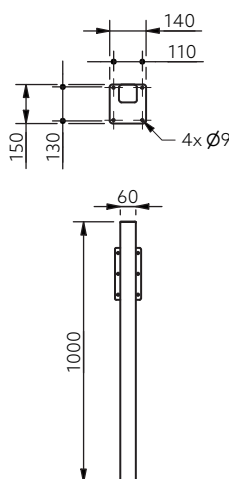

White floor mounting post and adaption kit

2

Features

- For use with trombone hinged support rails DDGR-B, 112055, DDGR-BP
- Ideal for use where wall substrate is unstable
- Hinged rail can be mounted at variable height
- Complies with Part M of the Building Regulations

Available Colours

Product Description

Floor mounting post and adaption kit, steel, 1000mm, dark blue (RAL 5011)
Floor mounting post and adaption kit, steel, 1000mm, dark grey (RAL 7016)
Floor mounting post and adaption kit, steel, 1000mm, grey (RAL 7005)
Floor mounting post and adaption kit, steel, 1000mm, white (RAL 9016)

Product Code

112501/DB
112501/DG
112501/GY
112501/WH