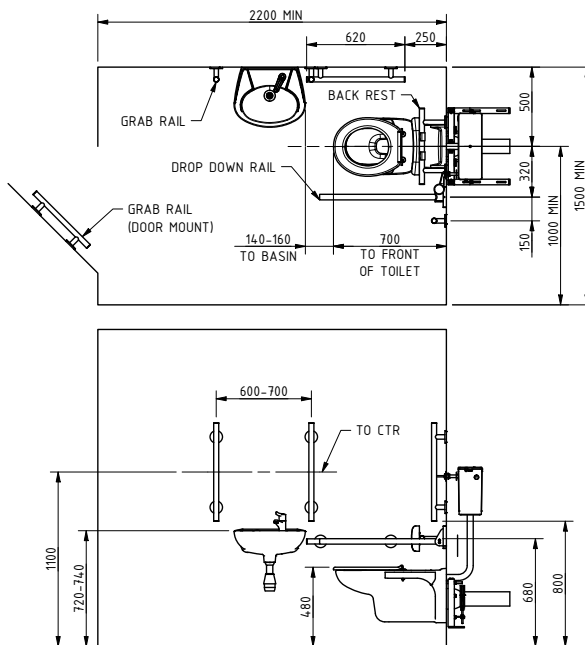

Doc M Packs

Back to wall Doc M toilet pack with stainless steel concealed fixing luxury grab rails

Pack Contents

- 4 x 620mm Stainless steel luxury grab rails with concealed fixings
- 1 x 480mm Stainless steel luxury grab rail with concealed fixings
- 1 x 800mm Stainless steel contemporary hinged support rail
- 1 x 220mm Stainless steel luxury back rest rail and pad with concealed fixings
- 1 x Sequential basin mixer tap
- 1 x TMV3 Valve (optional)
- 1 x Back to wall Doc M pan
- 1 x Back box for back to wall pan
- 1 x Concealed cistern with siphon kit and flush pipe
- 1 x Extended spatula lever
- 1 x Ring only toilet seat
- 1 x Two tap hole basin
- 1 x Tap hole blanking cap

Features

- Complies with Part M of the Building Regulations
- WRAS approved
- Toilet seat with adjustable buffers and stainless steel hinge
- Concealed fixing grab rails
- Non-corrosive stainless steel grab rails
- Universal - left or right handed
- Simple one box solution
- *Mirror and bottle trap are not included in pack*

Available Colours

Product Description

- Luxury back to wall Doc M toilet pack, matt black (RAL 9005)
- Luxury back to wall Doc M toilet pack, satin
- Luxury back to wall Doc M toilet pack, polished
- Luxury back to wall Doc M toilet pack, TMV3 valve, matt black (RAL 9005)
- Luxury back to wall Doc M toilet pack, TMV3 valve, satin
- Luxury back to wall Doc M toilet pack, TMV3 valve, polished

Product Code

- NY03-DM-31000-MB
- NY03-DM-31000-SS
- NY03-DM-31000-SP
- NY03-DM-31100-MB
- NY03-DM-31100-SS
- NY03-DM-31100-SP