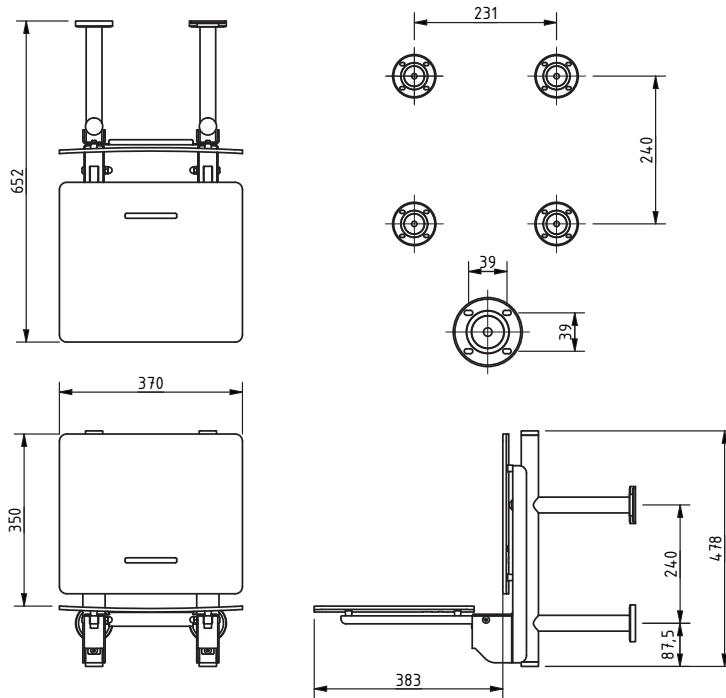

The Gosfield Collection

Stainless steel frame wall mounted fold down Doc M shower seat