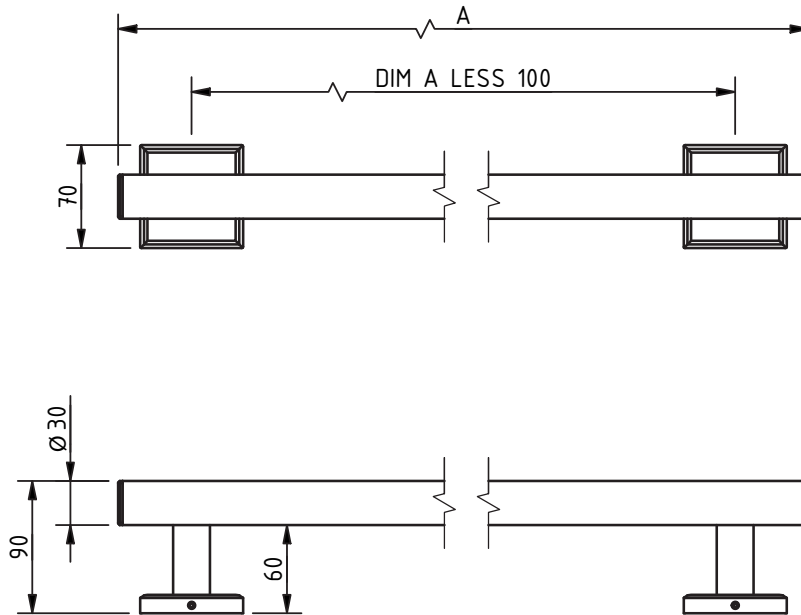

The Mortimer Collection

600mm stainless steel concealed fixing removable grab rail