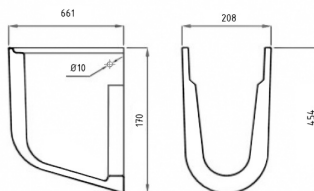

Product Description

450mm basin, two tap holes, with overflow, white
 550mm basin, two tap holes, with overflow, white

Product Code

NY01-SW-00130-WH
 NY01-SW-00140-WH

Basin pedestal

Full height pedestal

Semi pedestal