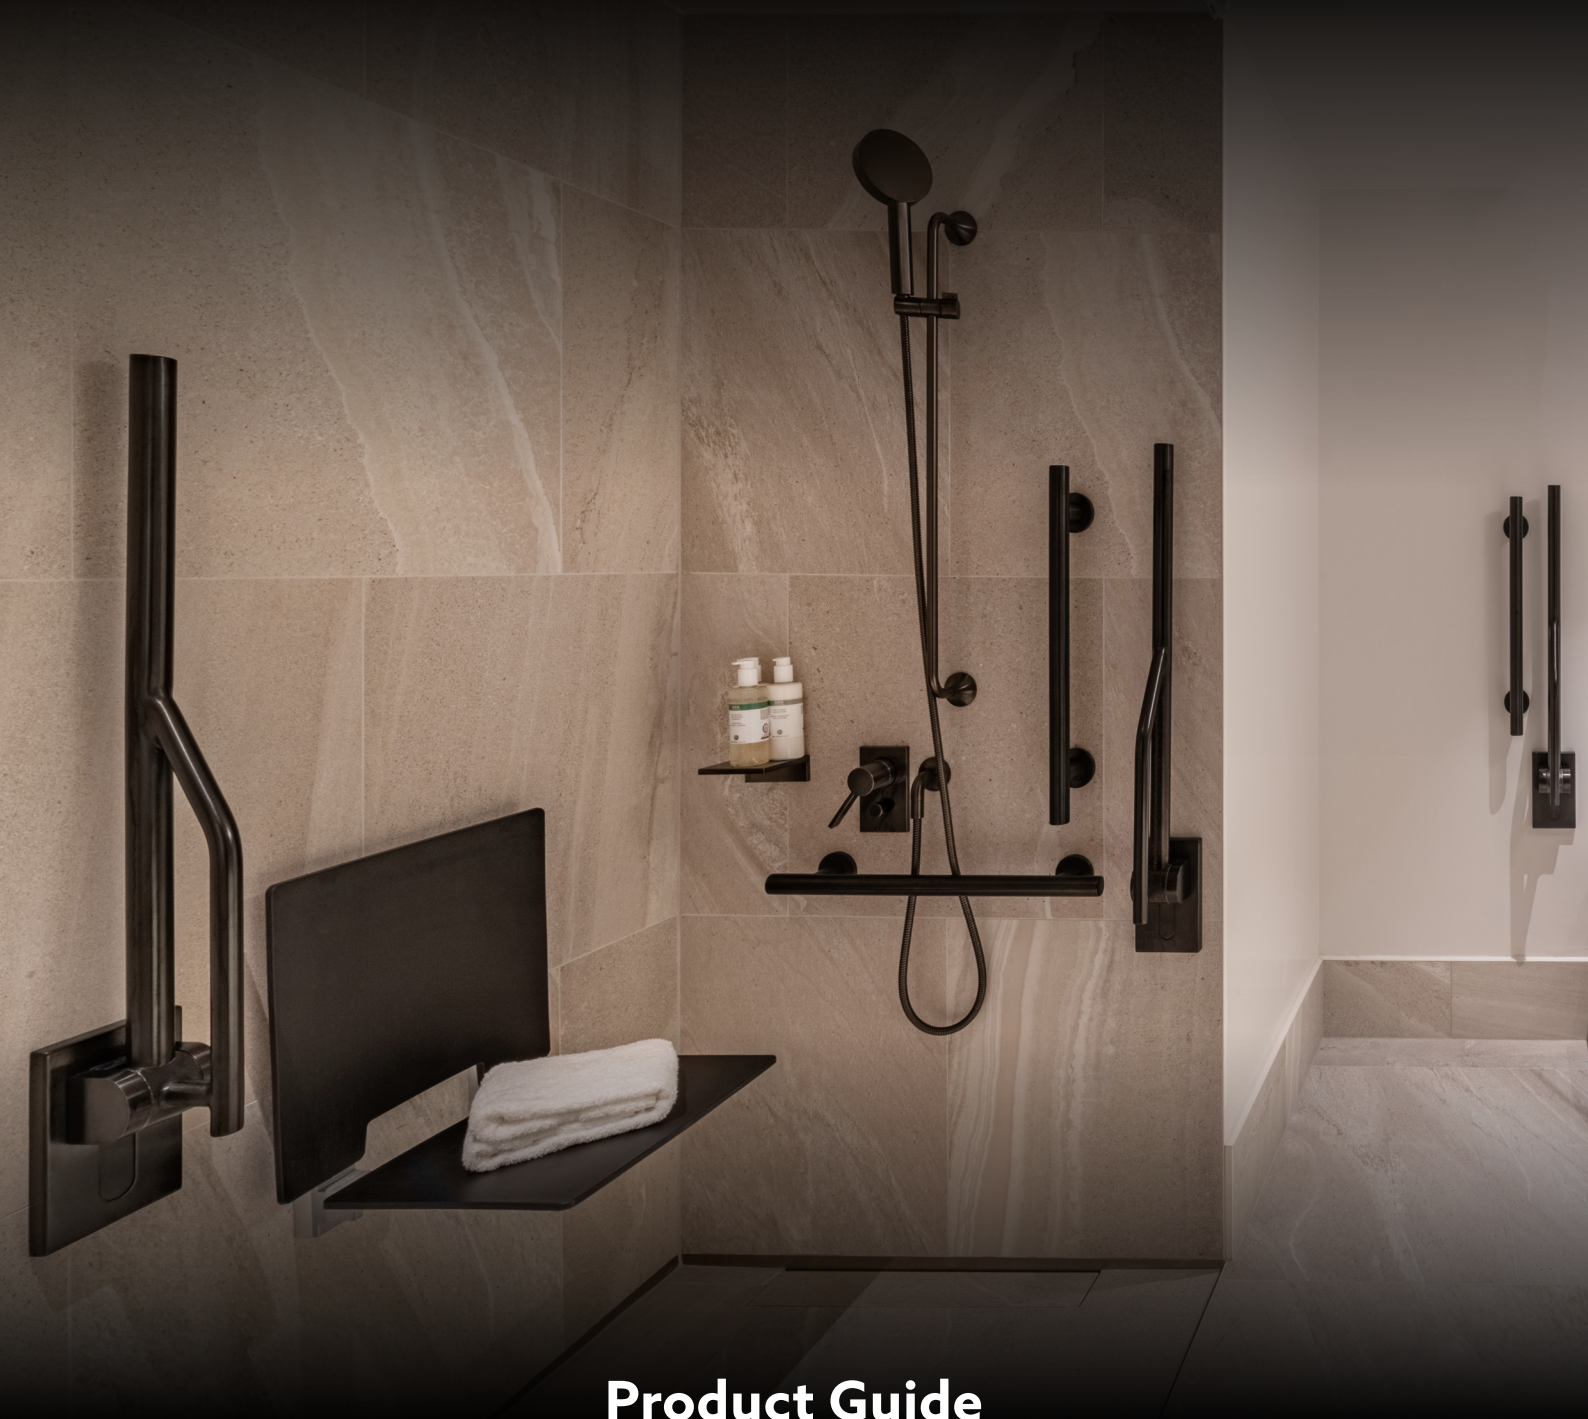

NYMAS GROUP

Product Guide

22-23

NYMAS GROUP

Where inclusivity meets exclusivity

NYMAS GROUP

Effortlessly inclusive spaces

NYMAS Group is a specialist provider of design-led washroom accessories, sanitary ware and Doc M packs that enhance experiences and provide dignified, inclusive spaces for all.