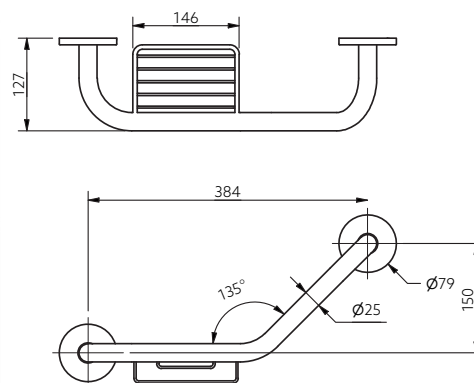

Cranked stainless steel grab rail with concealed fixings and soap basket

Features

- 25mm diameter tube
- Concealed fixing grab rails
- Integrated soap basket
- Cranked design basket can be left or right sided