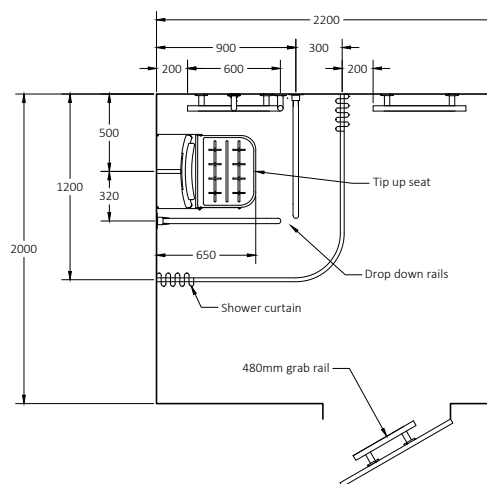

Product Description

Product Code

Exposed valve Doc M shower pack, stainless steel, luxury grab rails, matt black (RAL 9005)

321103/MB

Exposed valve Doc M shower pack, stainless steel, luxury grab rails, satin

321103/SS

Exposed valve Doc M shower pack, stainless steel, luxury grab rails, polished

321103/SP