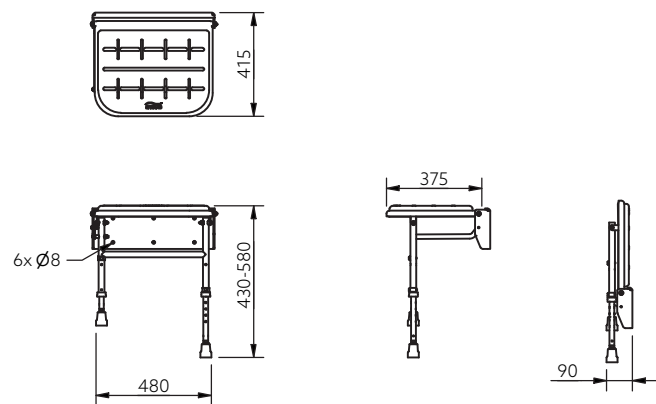

Features

- Contemporary design
- Polished aluminium frame
- Durable clip on plastic seat
- Legs can be adjusted with E-clip in 25mm increments as well as fine adjustment
- Adjustable height
- Drainage holes for easy-drain
- Closed cell polyurethane construction pad for maximum hygiene and comfort