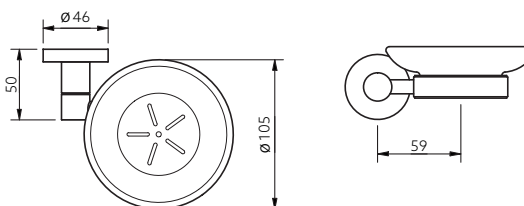

Soap dish holder including dish

Features

- Contemporary design
- Brass construction
- Polished chrome finish

Available Colours

Product Description

Soap dish holder including dish, chrome polished

Product Code

343008/CP