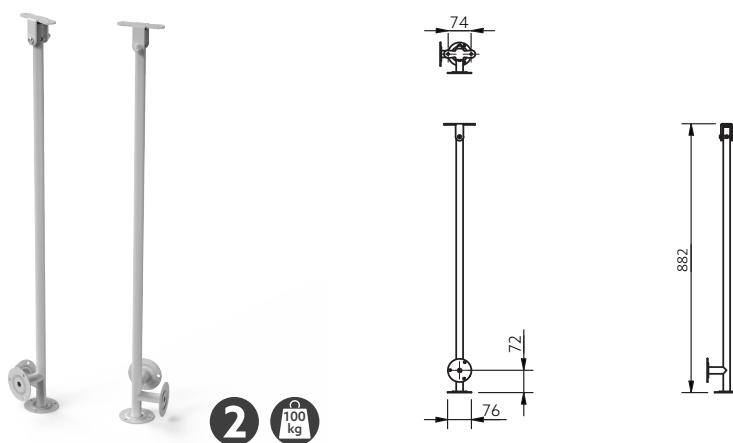

White floor mounted stair rail

Features

- Robust steel construction
- Optional two or three flange design
- Durable epoxy polyester coating

Available Colours

WH

Product Description

Two flange stair rail, 882mm, white (RAL 9016)
Three flange stair rail, 882mm, white (RAL 9016)

Product Code

111701/WH
111702/WH