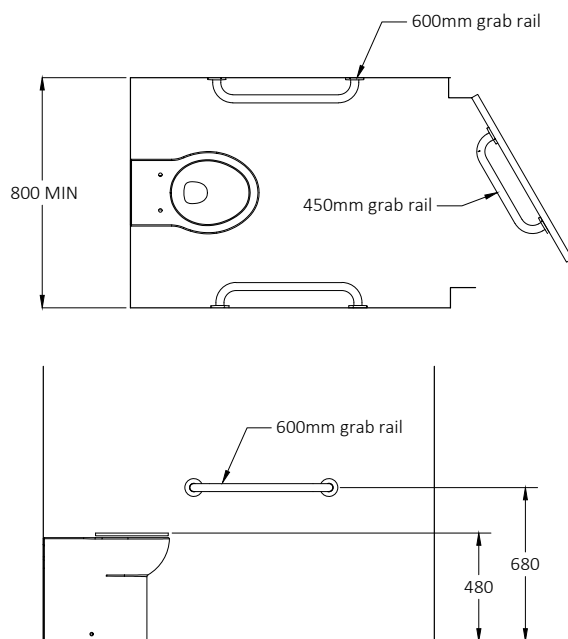

Doc M Packs

Back to wall ambulant Doc M toilet pack with steel exposed fixing grab rails

Pack Contents

- 2 x 600mm Coated steel grab rails with exposed fixings
- 1 x 450mm Coated steel grab rail with exposed fixings
- 1 x Back to wall Doc M pan
- 1 x Concealed cistern with siphon kit and flush pipe
- 1 x Extended spatula lever
- 1 x Ring only toilet seat

Features

- Complies with Part M of the Building Regulations
- WRAS approved
- Toilet seat with adjustable buffers and stainless steel hinge

Available Colours

Product Description

- Back to wall ambulant Doc M toilet pack, steel, exposed fixings, dark blue (RAL 5011)
- Back to wall ambulant Doc M toilet pack, steel, exposed fixings, dark grey (RAL 7016)
- Back to wall ambulant Doc M toilet pack, steel, exposed fixings, grey (RAL 7005)
- Back to wall ambulant Doc M toilet pack, steel, exposed fixings, white (RAL 9016)

Product Code

- AMBBTW/DB
- AMBBTW/DG
- AMBBTW/GY
- AMBBTW/WH