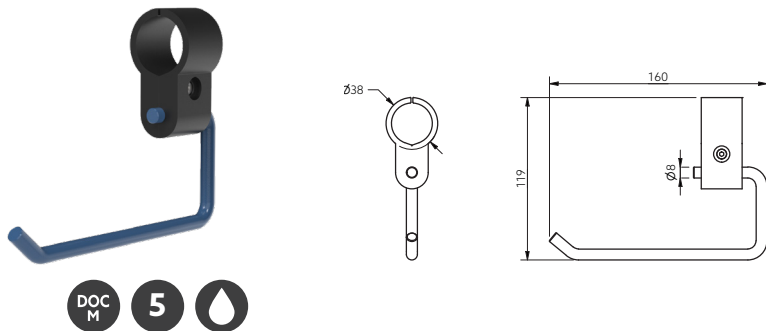

Hinged Rails

Removable toilet roll holder for stainless steel hinged support rail

Features

- For use with stainless steel hinged rails - 211865, 211880, 211965 and 211980
- Easy to fit clip on design
- Durable nylon and stainless steel construction
- Can be positioned anywhere on rail to suit user
- Complies with Part M of the Building Regulations

Available Colours

Product Description	Product Code

Removable toilet roll holder for stainless steel hinged support rail, dark blue (RAL 5011)	211000/DB
Removable toilet roll holder for stainless steel hinged support rail, dark grey (RAL 7016)	211000/DG
Removable toilet roll holder for stainless steel hinged support rail, grey (RAL 7005)	211000/GY
Removable toilet roll holder for stainless steel hinged support rail, white (RAL 9016)	211000/WH
Removable toilet roll holder for stainless steel hinged support rail, satin	211000/SS
Removable toilet roll holder for stainless steel hinged support rail, polished	211000/SP