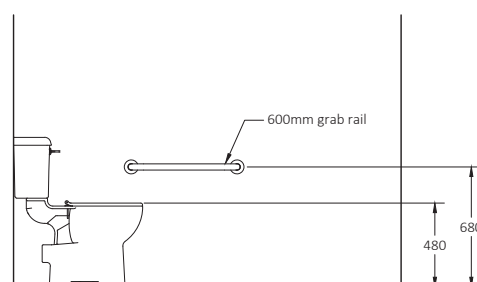

Doc M Packs

Close coupled ambulant Doc M toilet pack with stainless steel concealed fixing grab rails

Pack Contents

- 2 x 600mm stainless steel grab rails with concealed fixings
- 1 x 450mm rail
- 1 x Close coupled Doc M pan
- 1 x Close coupled cistern (optional lockable lid)
- 1 x Close coupled cistern fitting pack with spatula lever
- 1 x Ring only toilet seat