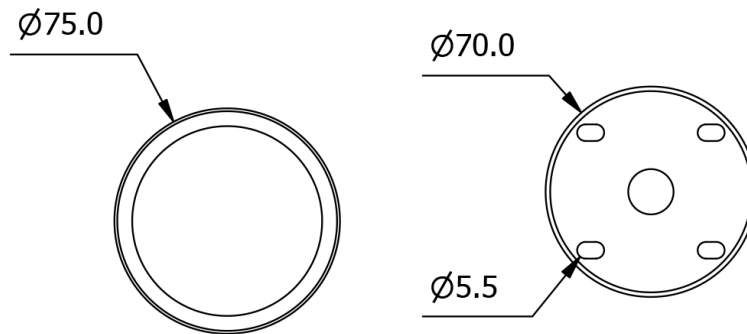

The Gosfield Collection

Removable Doc M shower seat blanking plate kit