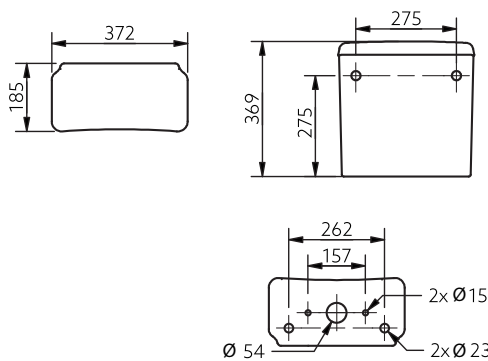

Features

- Modern minimal design
- Suitable for front lever
- Universal - left or right handed
- Lockable Lid option
- Bottom inlet
- *Cistern tank only*

Available Colours

Product Description

Close Coupled cistern, 5 holes, White