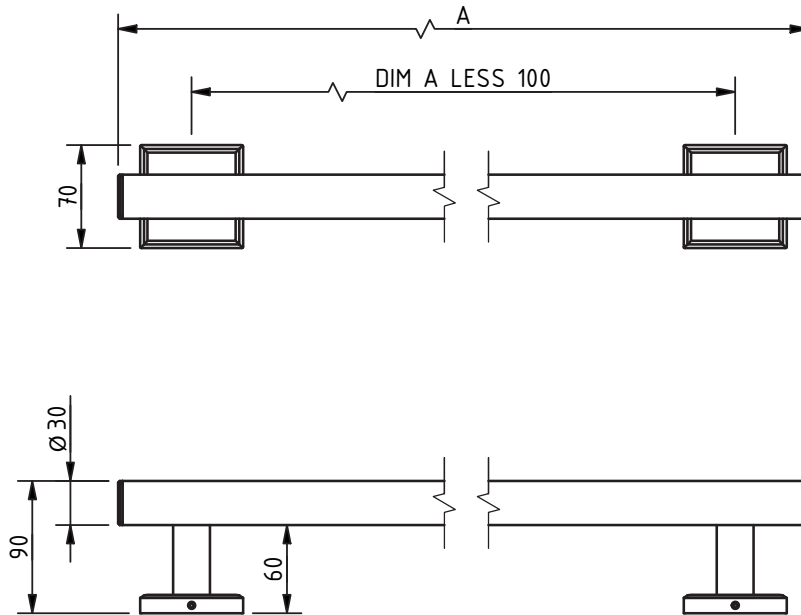

The Mortimer Collection

900mm stainless steel concealed fixing vertical removable grab rail

'A' represents the variable dimension in the table.

Features:

- Innovative removable solution
- Contemporary design
- High quality stainless steel construction
- Manufactured in Great Britain
- Available in 28 finishes
- Premium brand