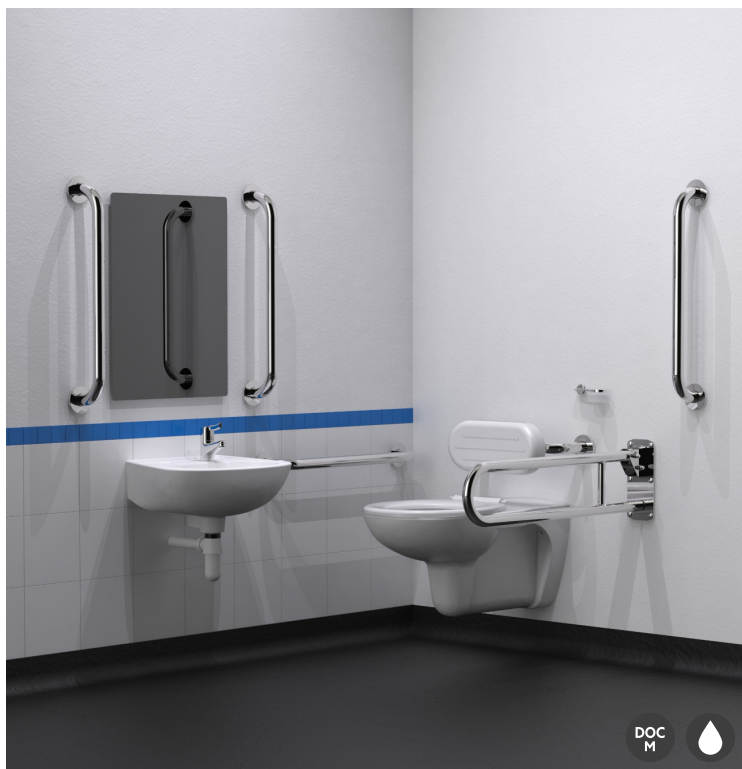

Wall hung Doc M toilet pack with stainless steel concealed fixing grab rails

Pack Contents

- 4 x 600mm Stainless steel grab rails with concealed fixings
- 1 x 450mm Stainless steel grab rail with concealed fixings
- 1 x 800mm Stainless steel hinged support rail
- 1 x 2200mm Stainless steel back rest rail and pad with concealed fixing
- 1 x Sequential basin mixer tap (optional thermostatic mixer tap)
- 1 x TMV3 Valve (optional)
- 1 x Wall hung Doc M pan
- 1 x Floor mounting frame for wall hung pan
- 1 x Concealed cistern with siphon kit and flush pipe
- 1 x Extended spatula lever
- 1 x Ring only toilet seat
- 1 x Two tap hole basin
- 1 x White tap hole blanking cap

Features

- Complies with Part M of the Building Regulations
- WRAS approved
- Toilet seat with adjustable buffers and stainless steel hinge
- Concealed fixing grab rails
- Non-corrosive stainless steel grab rails
- Simple one box solution

Available Colours

Product Description

Wall hung Doc M toilet pack, stainless steel, concealed fixings, polished

Wall hung Doc M toilet pack, stainless steel, concealed fixings, satin

Wall hung Doc M toilet pack, stainless steel, concealed fixings, TMV3 valve, dark blue (RAL 5011)

Wall hung Doc M toilet pack, stainless steel, concealed fixings, TMV3 valve, dark grey (RAL 7016)

Wall hung Doc M toilet pack, stainless steel, concealed fixings, TMV3 valve, grey (RAL 7005)

Wall hung Doc M toilet pack, stainless steel, concealed fixings, TMV3 valve, white (RAL 9016)

Wall hung Doc M toilet pack, stainless steel, concealed fixings, TMV3 valve, satin

Wall hung Doc M toilet pack, stainless steel, concealed fixings, TMV3 valve, polished

Wall hung Doc M toilet pack, stainless steel, concealed fixings, TMV3 tap, dark blue (RAL 5011)

Wall hung Doc M toilet pack, stainless steel, concealed fixings, TMV3 tap, dark grey (RAL 7016)

Wall hung Doc M toilet pack, stainless steel, concealed fixings, TMV3 tap, grey (RAL 7005)

Wall hung Doc M toilet pack, stainless steel, concealed fixings, TMV3 tap, white (RAL 9016)

Wall hung Doc M toilet pack, stainless steel, concealed fixings, TMV3 tap, satin

Wall hung Doc M toilet pack, stainless steel, concealed fixings, TMV3 tap, polished

Product Code

DM830KCS/SP

DM830KCS/SS

NY02-DM-41200-DB

NY02-DM-41200-DG

NY02-DM-41200-GY

NY02-DM-41200-WH

NY02-DM-41200-SS

NY02-DM-41200-SP

NY02-DM-41300-DB

NY02-DM-41300-DG

NY02-DM-41300-GY

NY02-DM-41300-WH

NY02-DM-41300-SS

NY02-DM-41300-SP