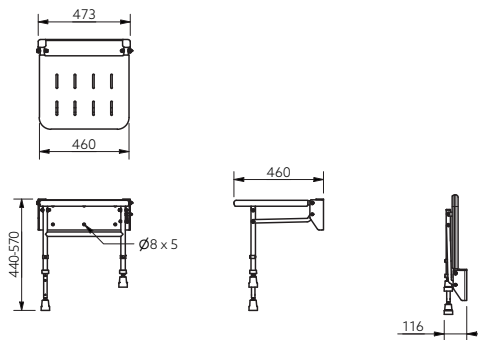

Wall mounted shower seat with legs

Features

- Non-corrosive aluminium & stainless steel frame
- Durable clip-on moulded plastic seat
- Height adjustable; E-clip for 25mm increments
- Foot thread for fine adjustment
- Closed cell polyurethane construction pad option available for maximum hygiene and comfort

Available Colours

130202/WH

130204/GY

Product Description

- Wall mounted shower seat, legs, white
- Wall mounted shower seat, legs, padded, grey

Product Code

- 130202/WH
- 130204/GY