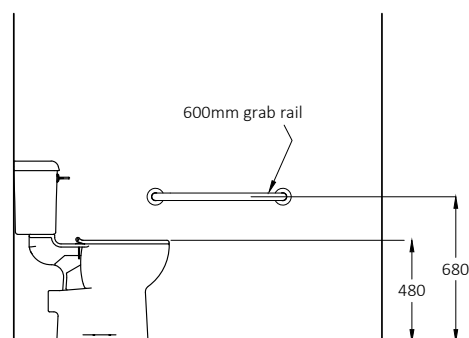

DMCCPB/GY

DMCCPB/WH

Doc M Packs

Close coupled ambulant Doc M toilet pack with steel exposed fixing grab rails

Pack Contents

- 2 x 600mm Coated steel grab rails with exposed fixings
- 1 x 450mm Coated steel grab rail with exposed fixings
- 1 x Close coupled Doc M pan
- 1 x Close coupled cistern
- 1 x Close coupled cistern fitting pack with spatula lever
- 1 x Ring only toilet seat