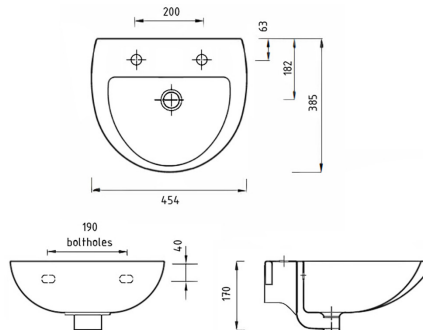

Sanitary Ware and Accessories

Two tap hole basin

Features

- Two tap hole
- Overflow
- Two size options designed for domestic settings
- *If wall fixings are required order P-000248-X00X*

Available Colours