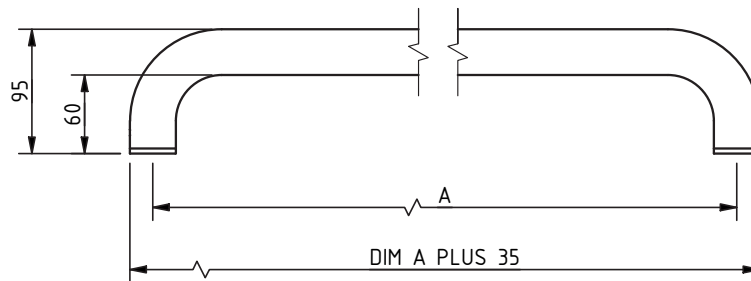

The Hanson Collection

Stainless steel flangeless fixing grab rail

'A' represents the variable dimension in the table.

Features:

- Compliant with Part M of the Building Regulations
- Minimalistic design
- High quality stainless steel construction
- Manufactured in Great Britain
- Available in 28 finishes
- Premium brand