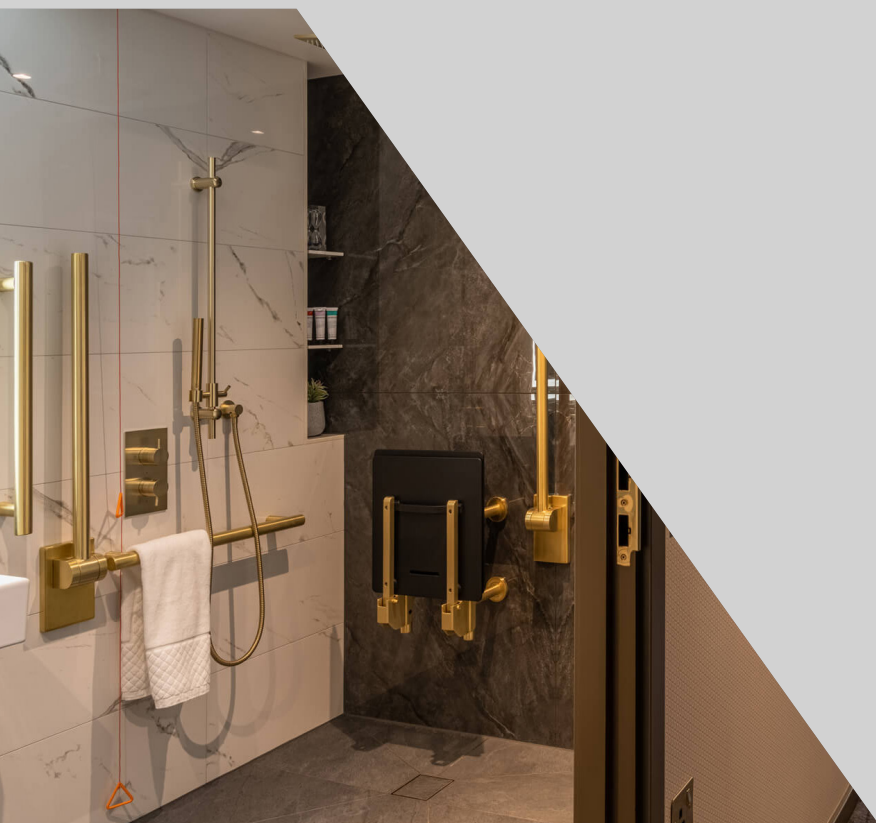

Paper towel dispenser, plastic, white with clear level indicator

Product Code

141001/WH

NYMA
PRO

NYMAS GROUP

Where inclusivity meets exclusivity

NYMAS

GROUP