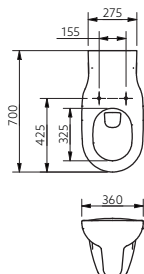

Product Code

B-WALLHUNGFRAME

Sanitary Ware and Accessories

Wall hung Doc M pan

Features

- Complies with Part M of the Building Regulations
- Contemporary feel
- Open rim
- If 750mm projection is required then wall should be built out by 50mm