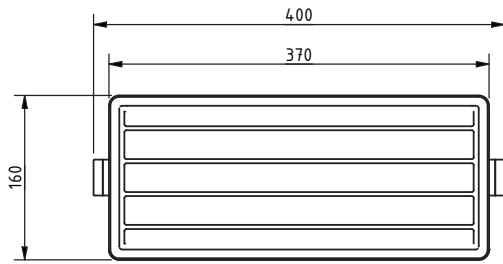

The Gosfield Collection

Stainless steel concealed fixing removable back rest rail and pad