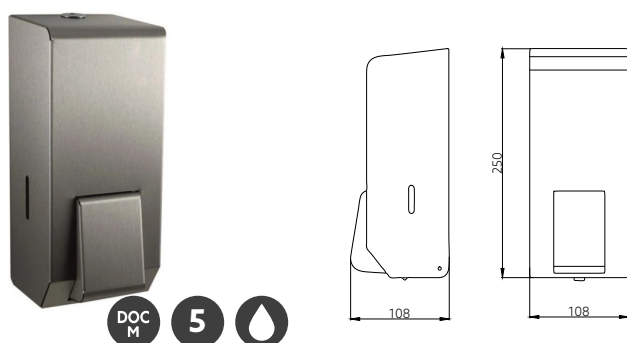

Stainless steel soap dispenser

Available Colours

Features

- Non-corrosive stainless steel construction
- Locking mechanism
- Visual indicator to show soap level

Product Description

Stainless steel soap dispenser, satin
Soap dispenser, stainless steel, polished

Product Code

260401/SS
260401/SP