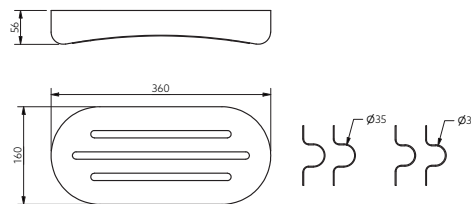

Black replacement back rest pad with 32mm and 35mm clips

Features

- Durable wipe clean cushion
- Saddle clips for fixing to either 35mm or 32mm diameter rail
- Closed cell polyurethane construction for maximum hygiene and comfort
- Complies with Doc M of the Building Regulations

Available Colours

Product Description

- Standard replacement back rest pad, 32mm or 35mm clips, black (RAL 9005)

Product Code

- BR/SP/BL