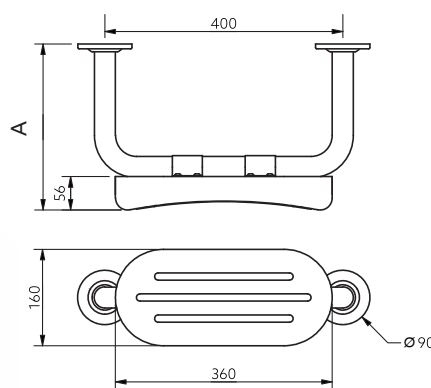

Stainless steel back rest rail with concealed fixings and white pad

'A' represents the variable dimensions in the table below

Features

- Complies with Part M of the Building Regulations
- Non-corrosive stainless steel construction
- Durable wipe clean polyurethane pad
- Closed cell polyurethane construction for maximum hygiene and comfort
- Saddle clips for fixing pad to rail

Available Colours

Product Description

Back rest rail with white pad, stainless steel, 220mm projection, concealed fixings, dark blue (RAL 5011)
Back rest rail with white pad, stainless steel, 220mm projection, concealed fixings, dark grey (RAL 7016)
Back rest rail with white pad, stainless steel, 220mm projection, concealed fixings, grey (RAL 7005)
Back rest rail with white pad, stainless steel, 220mm projection, concealed fixings, white (RAL 9016)
Back rest rail with white pad, stainless steel, 220mm projection, concealed fixings, satin
Back rest rail with white pad, stainless steel, 220mm projection, concealed fixings, polished
Back rest rail with white pad, stainless steel, 270mm projection, concealed fixings, dark blue (RAL 5011)
Back rest rail with white pad, stainless steel, 270mm projection, concealed fixings, dark grey (RAL 7016)
Back rest rail with white pad, stainless steel, 270mm projection, concealed fixings, grey (RAL 7005)
Back rest rail with white pad, stainless steel, 270mm projection, concealed fixings, white (RAL 9016)
Back rest rail with white pad, stainless steel, 270mm projection, concealed fixings, satin
Back rest rail with white pad, stainless steel, 270mm projection, concealed fixings, polished

Product Code

BR-220SC/DB
BR-220SC/DG
BR-220SC/GY
BR-220SC/WH
BR-220SC/SS
BR-220SC/SP
BR-270SC/DB
BR-270SC/DG
BR-270SC/GY
BR-270SC/WH
BR-270SC/SS
BR-270SC/SP