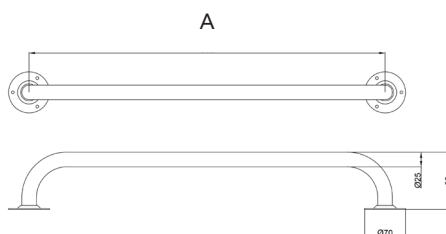

Product Code

111504/WH

Grab Rails

Round flange steel grab rail with exposed fixings, 25mm diameter tube

'A' represents the variable dimensions in the table below

Features

- Robust steel construction
- Durable epoxy polyester coated finish