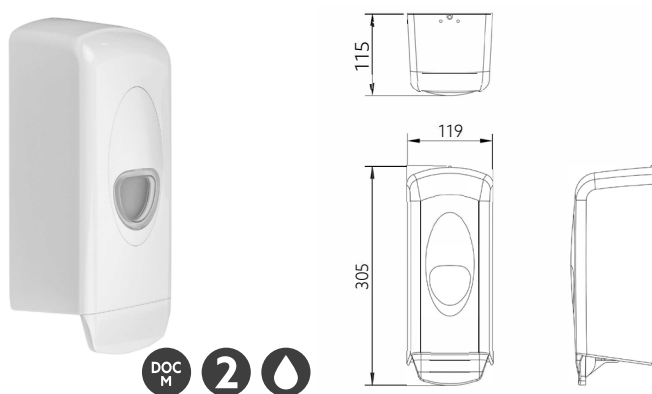

Features

- Robust zinc die cast construction
- Lockable roller

Available Colours

Product Description

Toilet roll holder, lockable, polished chrome

Product Code

140502/CP

White plastic bulk fill soap dispenser with clear level indicator