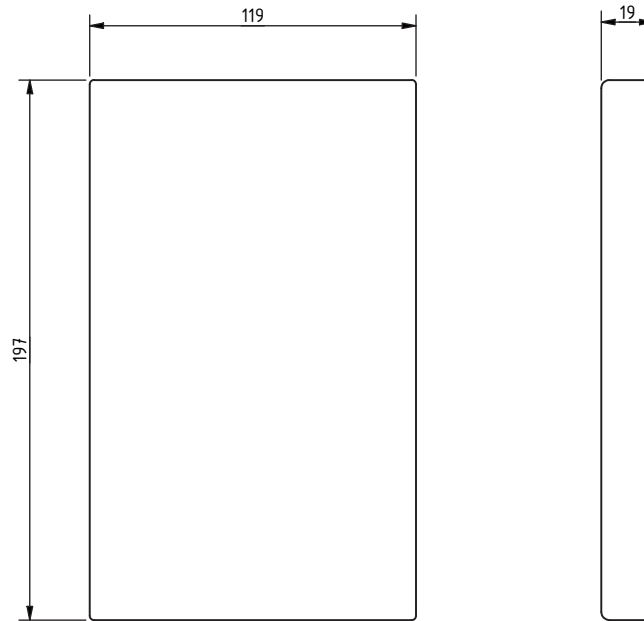

The Mortimer Collection

Removable hinged rail blanking plate kit