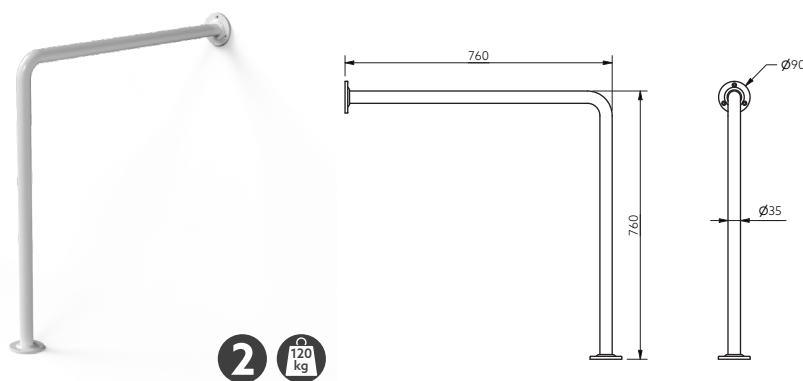

Available Colours

Product Description

Floor to ceiling pole, 2700mm, white (RAL 9016)
 Floor to ceiling pole, ribbed, 2700mm, white (RAL 9016)

Product Code

111602/WH
 111604/WH

White steel floor to wall rail