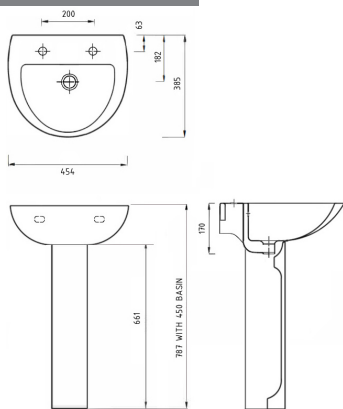

Product Description

450mm basin, two tap holes, with overflow, white
 550mm basin, two tap holes, with overflow, white

Product Code

NY01-SW-00130-WH
 NY01-SW-00140-WH

Basin pedestal

Full height pedestal

Semi pedestal