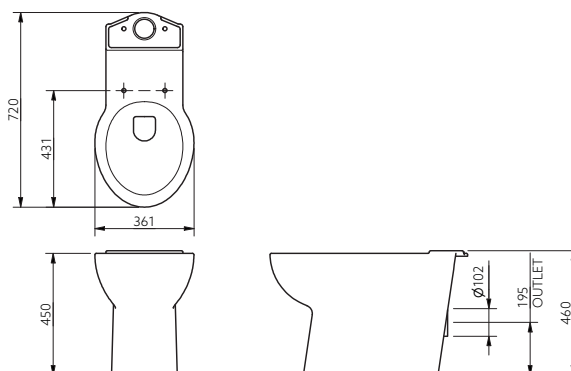

Product Code

NY02-SW-33010-DB
NY02-SW-33010-DG
NY02-SW-33010-GY
NY02-SW-33010-WH

Sanitary Ware and Accessories

Premium rimless back to wall Doc M pan

Features

- Rimless design for ease of cleaning
- Comfort height for easy side transfer
- Extended projection for Doc M
- Pan only