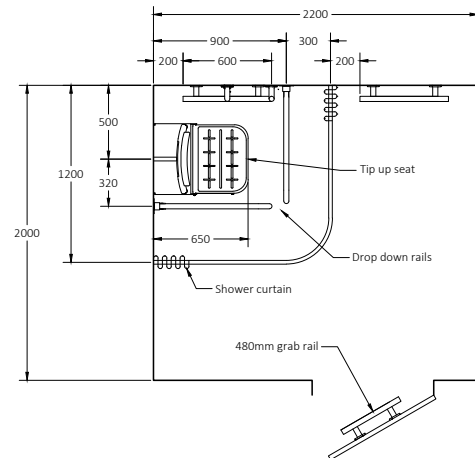

Product Description

Product Code

Concealed valve Doc M shower pack, stainless steel, luxury grab rails, slimline shower seat, matt black (RAL 9005)

321102/MB

Concealed valve Doc M shower pack, stainless steel, luxury grab rails, slimline shower seat, satin

321102/SS

Concealed valve Doc M shower pack, stainless steel, luxury grab rails, slimline shower seat, polished

321102/SP