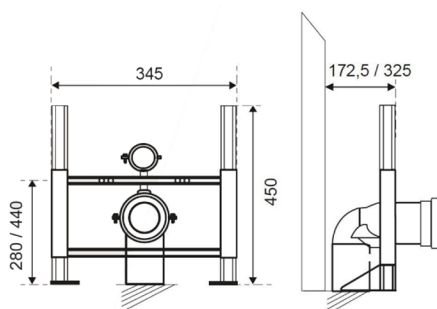

Low frame unit for wall hung pan

Features

- Designed for easy mounting of wall hung pan
- Fixings not included

Available Colours

Product Description

Low frame unit for wall hung pan

Product Code

B-WALLHUNGFRAME