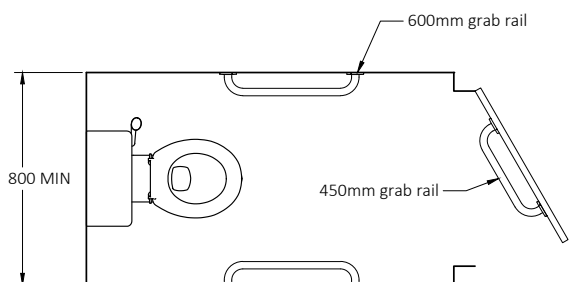

DMCCPB/GY

DMCCPB/WH

Doc M Packs

Close coupled ambulant Doc M toilet pack with steel exposed fixing grab rails

Pack Contents

- 2 x 600mm Coated steel grab rails with exposed fixings
- 1 x 450mm Coated steel grab rail with exposed fixings
- 1 x Close coupled Doc M pan
- 1 x Close coupled cistern
- 1 x Close coupled cistern fitting pack with spatula lever
- 1 x Ring only toilet seat