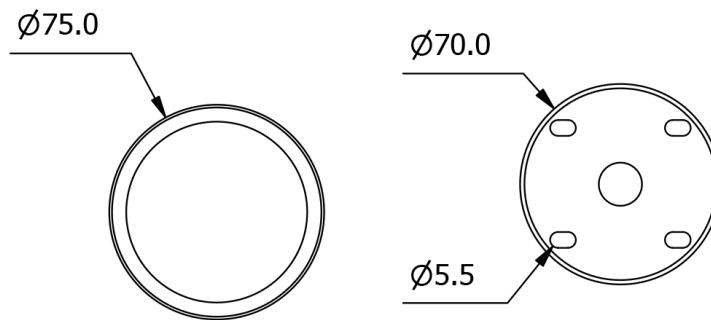

The Hanson Collection

Removable Doc M shower seat blanking plate kit