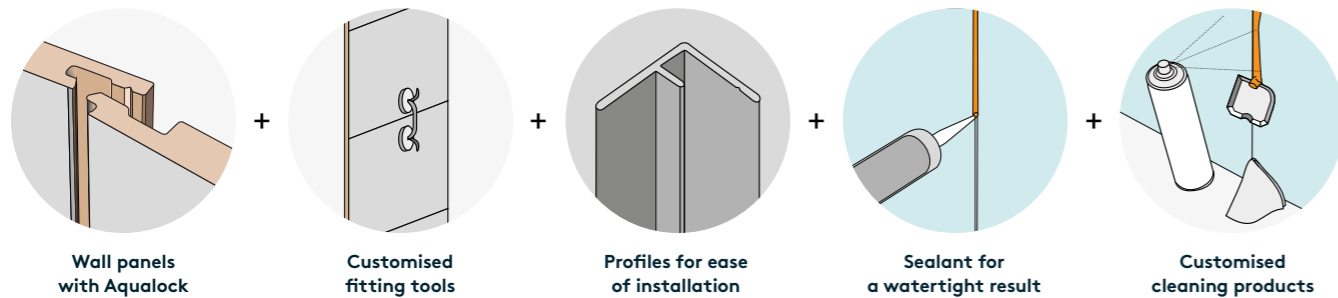

What is Fibo?

A simple and complete solution

Fibo's wall system is fully watertight and is supplied as a complete solution consisting of wall panels, profiles and accessory products, which simplifies installation and ensures a perfect finish.

The Fibo wall system is approved under stringent SINTEF wet room standards in Scandinavia. The Fibo panels can be screwed directly onto the existing wall or stud wall. The panels are easy to cut and adapt to your walls. They can even be glued onto existing wall surfaces, such as tiles or concrete with Fibo Adhesive. This means you have no need for backing boards or chipboard.

The system does not require plaster, vapour barriers or grouting. All panels are supplied with our unique Aqualock system and are easy to fit. The smooth and durable surface can withstand both water spray and temperature variations.

The panels dry quickly and are easy to clean. Simply follow the recommended fitting instructions, and you are guaranteed a result that will last for years to come.

Having the right accessories

The range of Fibo accessories and profiles provide everything you need to easily install and maintain your wall panel system.

We recommend that you read the fitting instructions carefully and check out our videos at fibo.co.uk to ensure correct installation. Provided they are correctly installed, we provide a 25 year manufacturer's warranty on our panels.