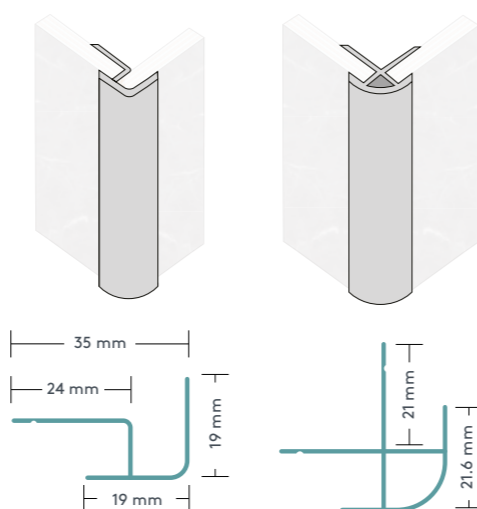

External Corner

Aluminium
Code: RAEP

White PVC, Aluminium or Chrome
Codes: WP110-EXT / AAEXT / CHR-EXT

Base