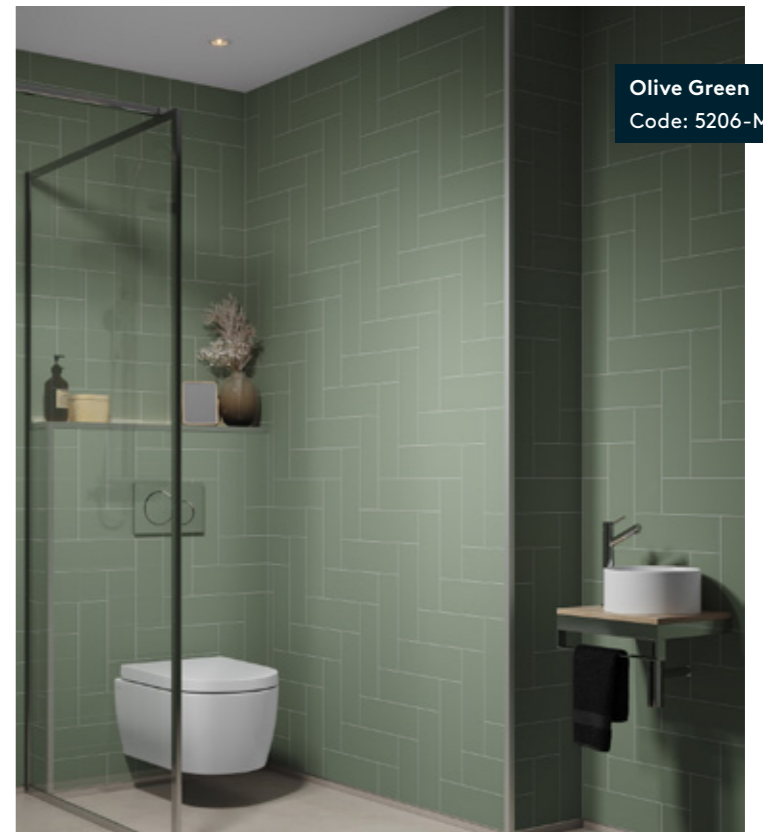

Tile sizes and patterns

Tile codes explained: