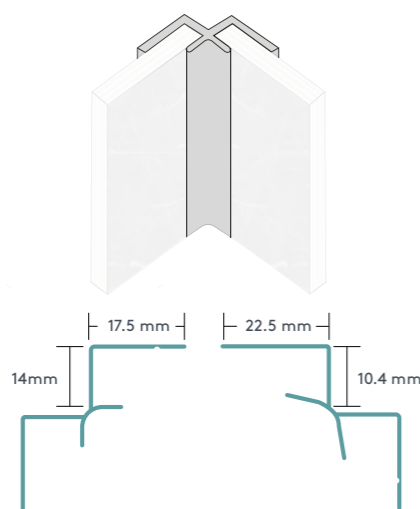

Internal Corner

Aluminium, Chrome
Codes: AAINT / CHR-INT

White PVC
Code: WP110-INT